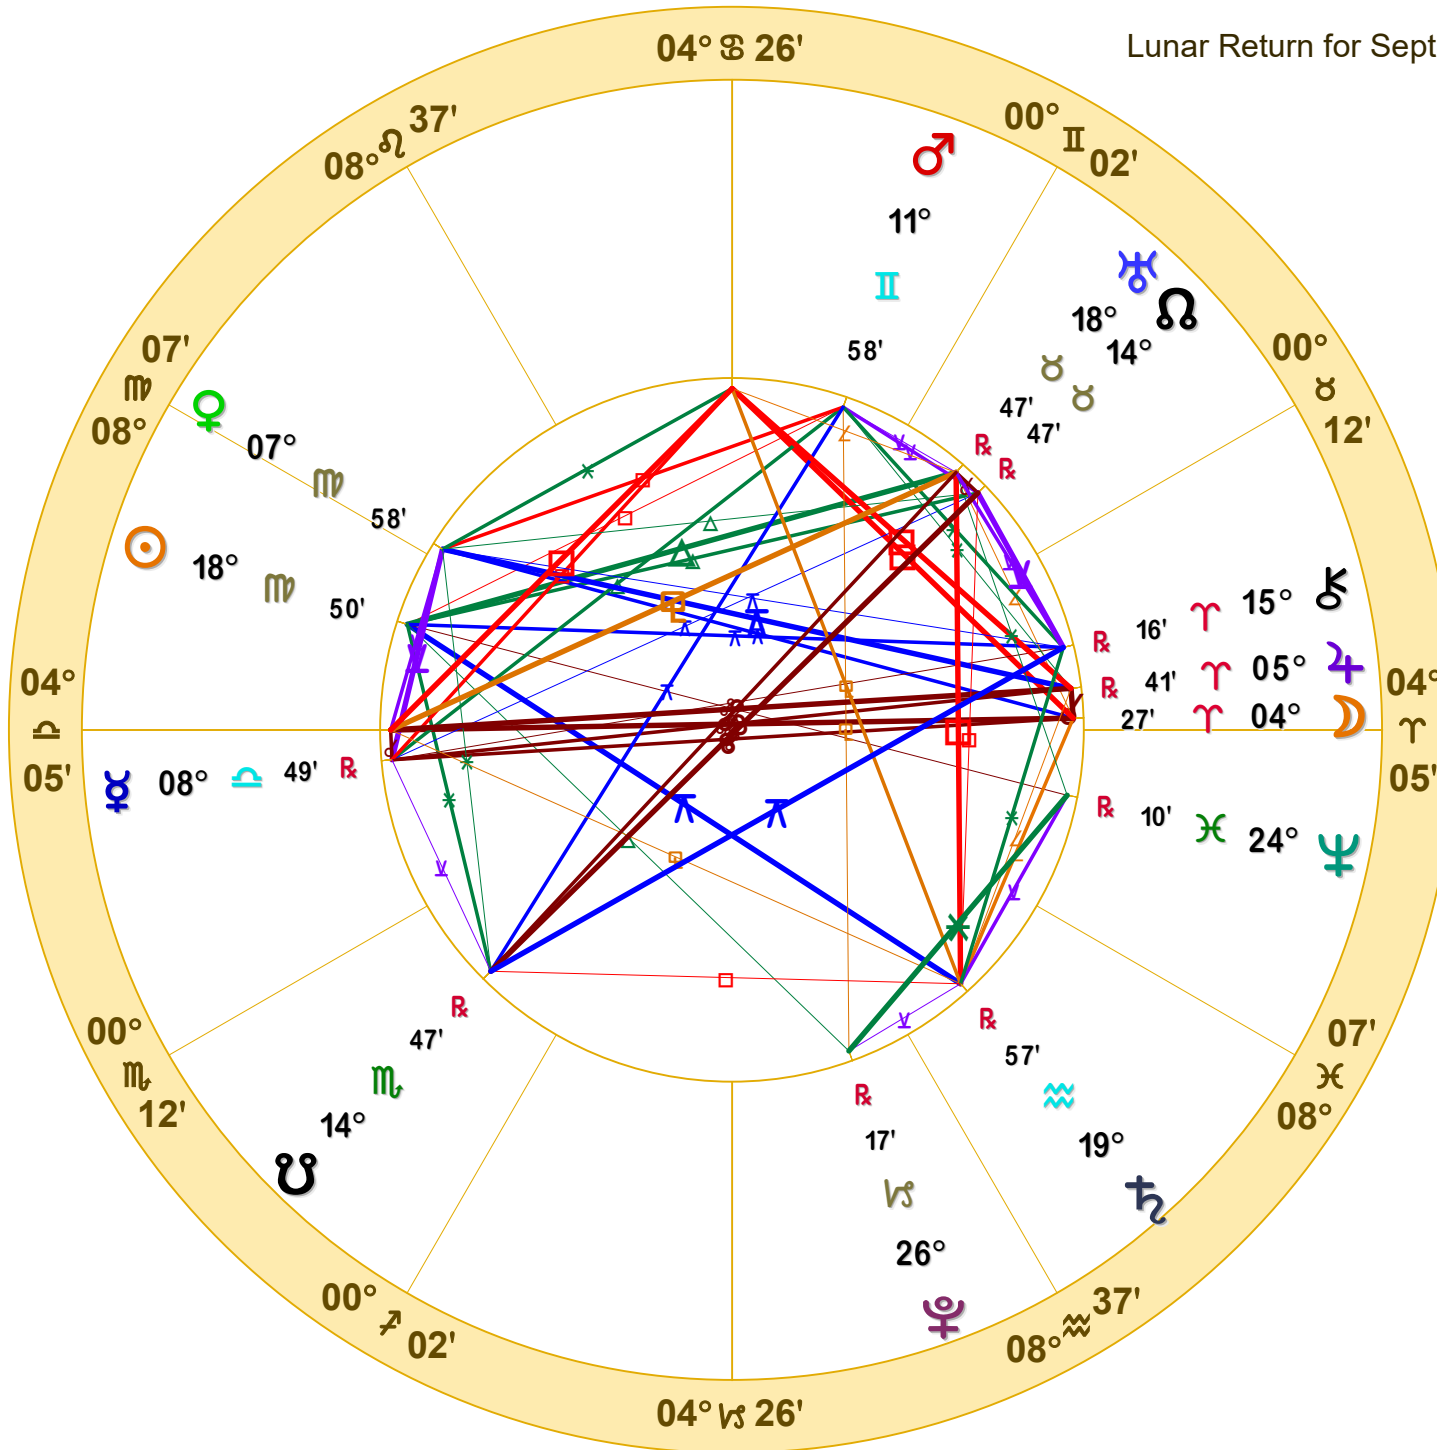

Lunar Return for September 11, 2022 in Scottsdale, Arizona

Susan Benton
September 11, 2022
7:24:34 AM
Standard Time
Scottsdale, Arizona
33N30'33" 111W53'54"
Time Zone: 7 hours West
Geocentric
Tropical Regiomontanus

Doc Benton
The Hanged Man
Scottsdale, AZ 85255