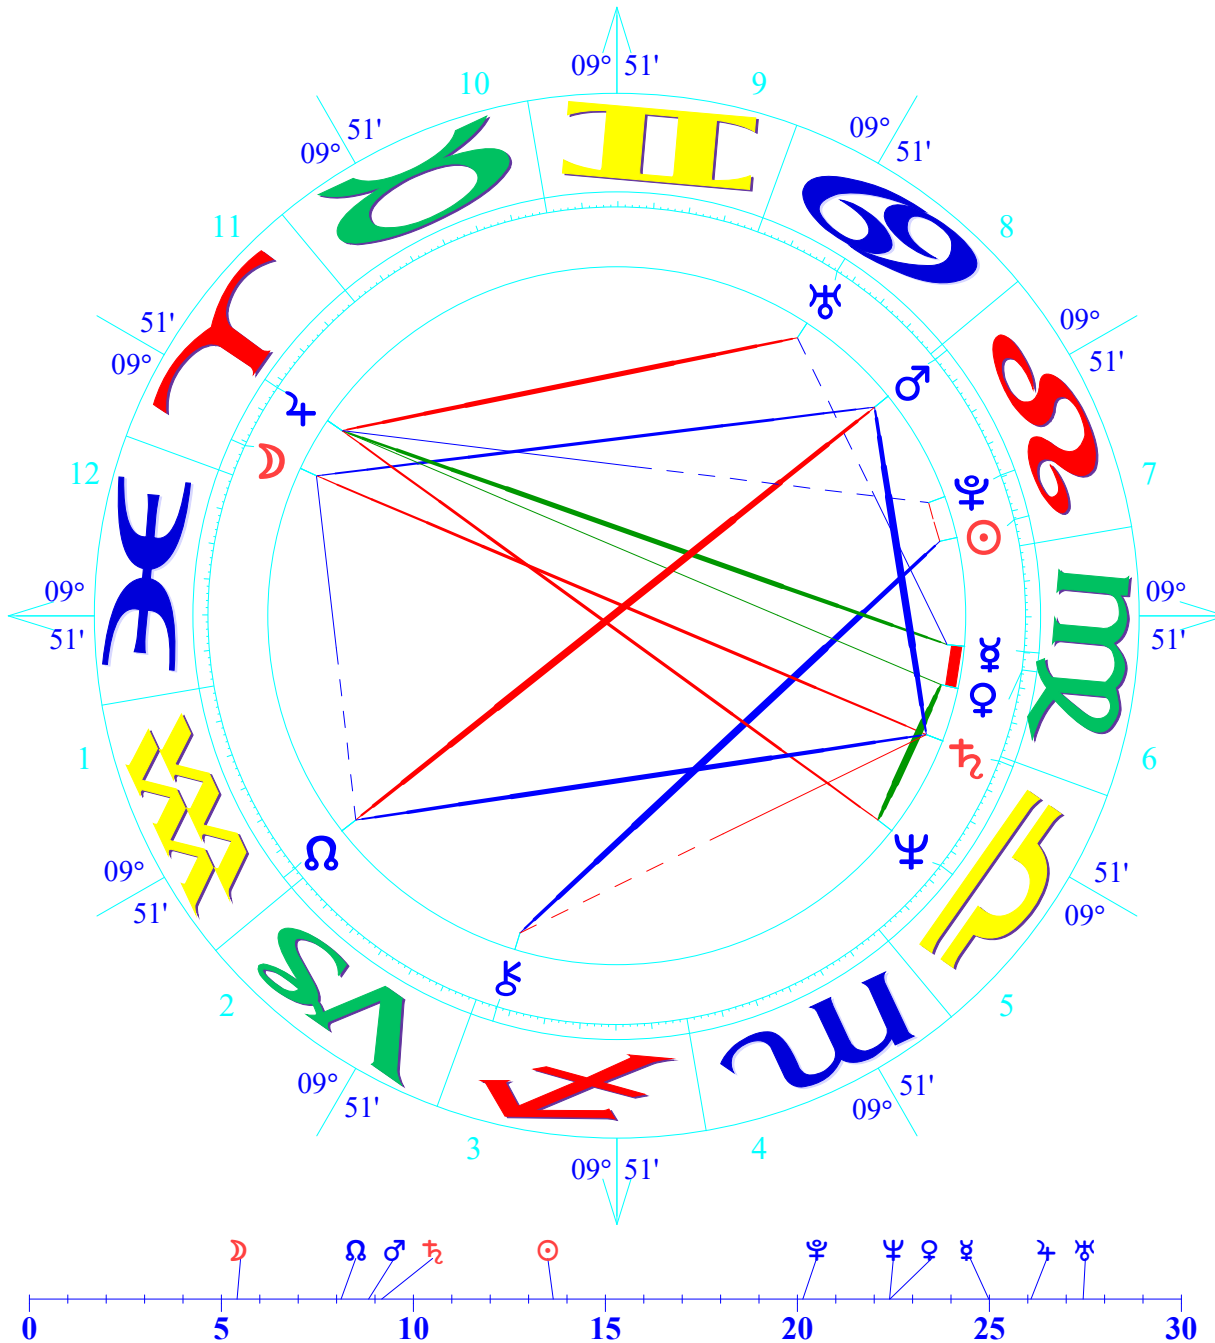

Mondknoten NATAL CHART

Susan Benton  
 August 19, 1951  
 5:49 PM  
 Standard Time  
 Phoenix, Arizona  
 33N26'54" 112W04'24"  
 Time Zone: 7 hours West  
 Tropical Koch

Doc Benton  
 "The Wizard of AZ"  
 Scottsdale, AZ