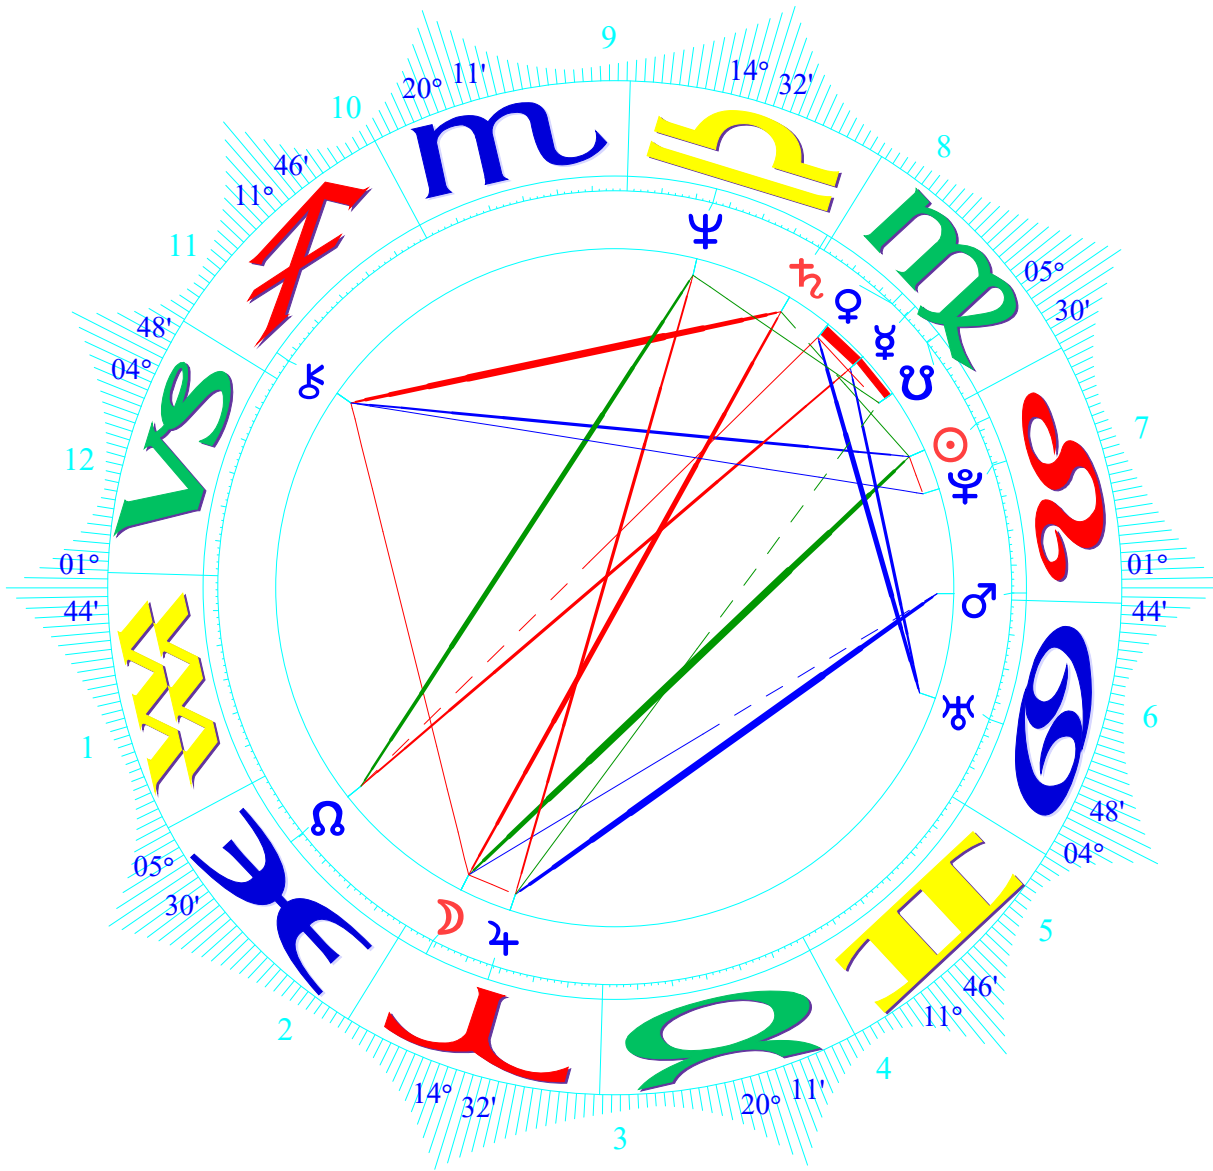

NATAL CHART

Susan Benton  
 August 19, 1951  
 5:49 PM  
 Standard Time  
 Phoenix, Arizona  
 33N26'54" 112W04'24"  
 Time Zone: 7 hours West  
 Tropical Koch

HuberHouse	Decl.
☉ 21 44'50"	12 N47
☾ 22 8'15"	3 N47
♁ 7 ♍, 12♋	1 N59
♂ 9 ♍, 11♋	1 S20
♃ 29 ♍, 12	20 N55
♄ 29 8'25R	4 N01
♅ 19 ♍, 21	1 N43
♆ 8 ♍, 28	23 N12
♁ 2 8'28	5 S22
♃ 15 48	22 N58
♄ 3 8'21	7 S53
♅ 0 7'00	19 S47
♆ 0 3'00	17 S48

Doc Benton  
 "The Wizard of AZ"  
 Scottsdale, AZ