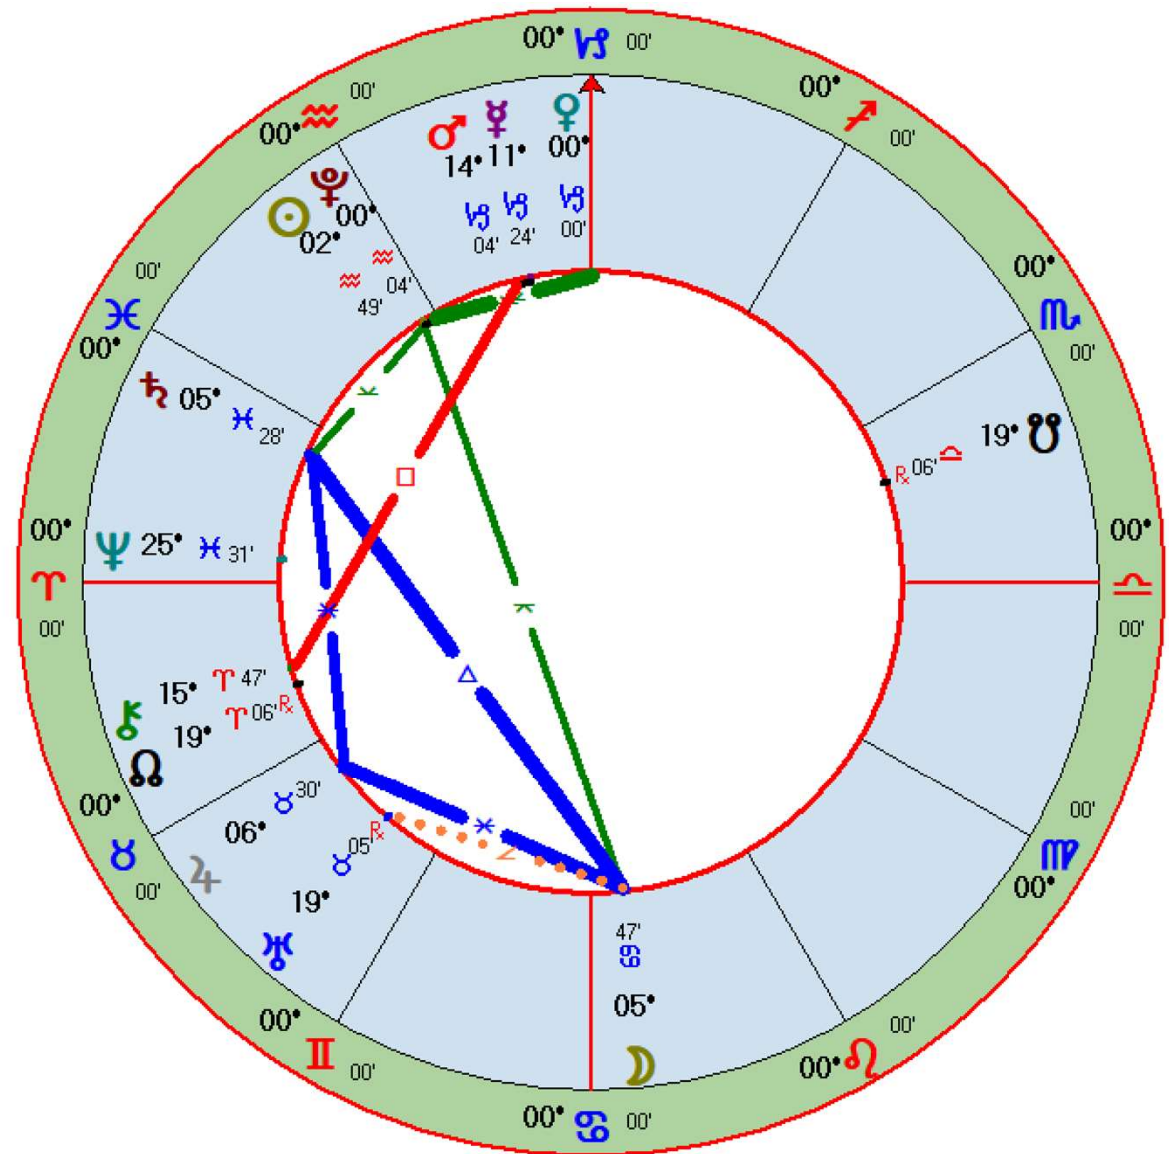

What happens as a result of the April 8, 2024, Solar Eclipse depends on us. Past history favors wounding as an outcome, but we can make different choices in order to make healing and even spiritual transcendence more likely. Furthermore, preparation for a better outcome must begin now. From December 2023 through January 2024, there will be several sign changes and changes from retrograde to direct or vice-versa, and that is why I'm calling this period "shifting sands." Below are some of the signs involved and what their influence may be.

Geocentric
Tropical
0° Aries
True Node

Mercury enters Capricorn

Event of Jan 20 2024

Event Chart

Jan 20 2024, Sat
8:19 pm MST +7:00
Scottsdale, AZ
33°N30'33" 111°W53'54"

Geocentric

Tropical

♈ Aries

True Node

Pluto enters Aquarius
Sun enters Aquarius
Sun conjunct Pluto

Event of Jan 23 2024

Event Chart

Jan 23 2024, Tue
1:51 am MST +7:00
Scottsdale, AZ
33°N30'33" 111°W53'54"
Geocentric
Tropical
0° Aries
True Node

Venus enters Capricorn

Event of Jan 26 2024

Event Chart

Jan 26 2024, Fri
9:52 pm MST +7:00
Scottsdale, AZ
33°N30'33" 111°W53'54"
Geocentric
Tropical
0° Aries
True Node

Uranus Stationary Direct

Event of Jan 27 2024