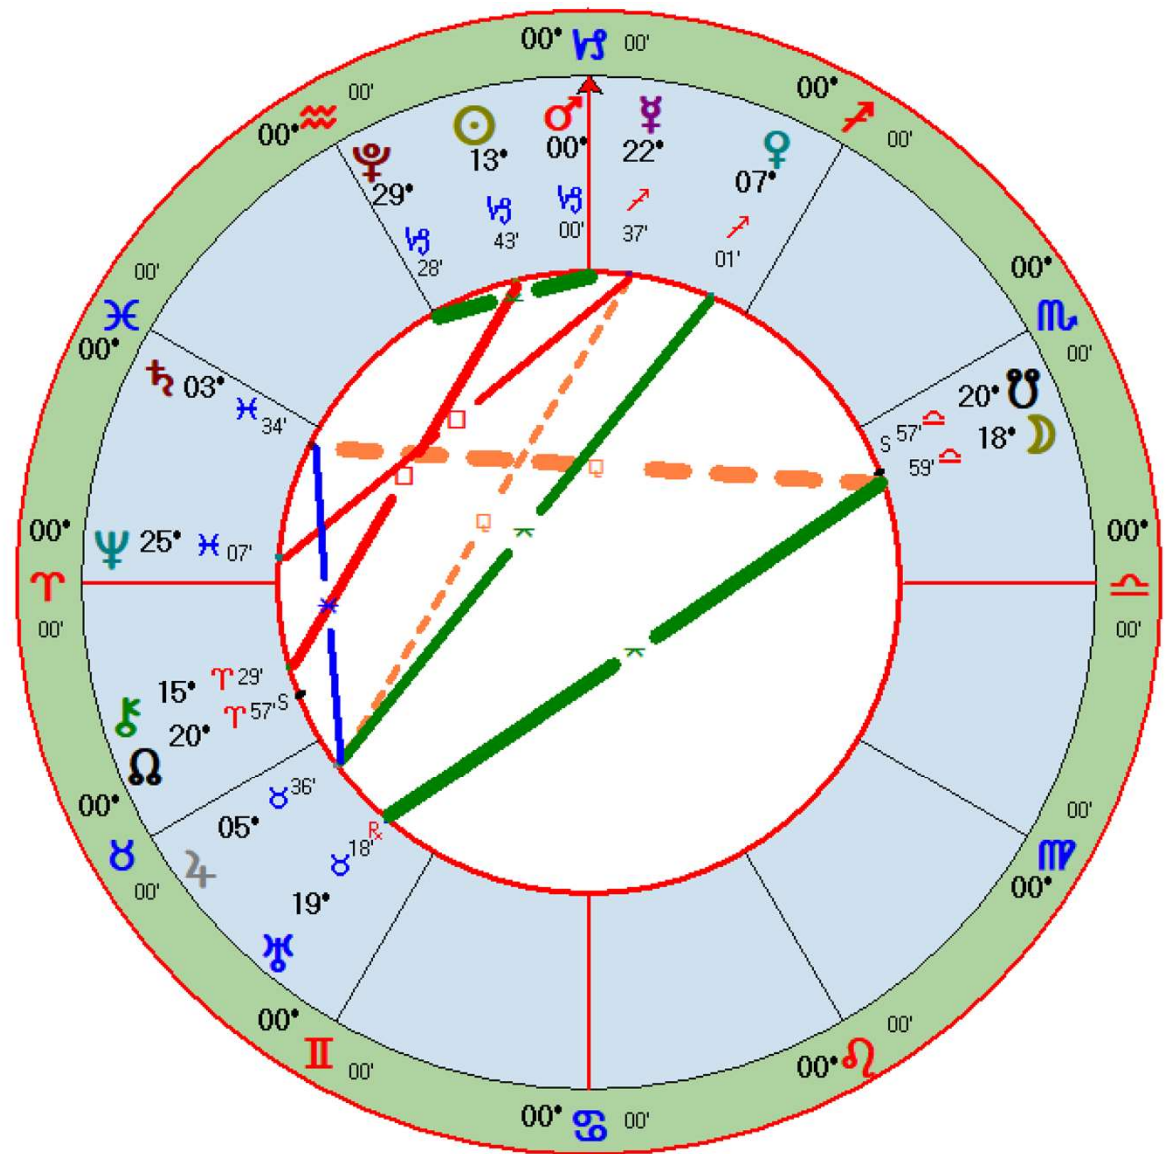

Event of Dec 26 2023

Event Chart

Dec 26 2023, Tue
7:06 pm MST +7:00
Scottsdale, AZ
33°N30'33" 111°W53'54"

Geocentric
Tropical
CI Axes
True Node

Chiron Stationary Direct

Event of Dec 29 2023

Event Chart

Dec 29 2023, Fri
1:24 pm MST +7:00
Scottsdale, AZ
33°N30'33" 111°W53'54"

*Geocentric
Tropical
0° Aries
True Mode*

Venus enters Sagittarius

Event of Dec 30 2023

Event Chart
Dec 30 2023, Sat
7:17 pm MST +7:00
Scottsdale, AZ
33°N30'33" 111°W53'54"
Geocentric
Tropical
0° Aries
True Node

Jupiter Stationary Direct

Event of Jan 1 2024

Event Chart

Jan 1 2024, Mon
8:06 pm MST +7:00
Scottsdale, AZ
33°N30'33" 111°W53'54"

Geocentric
Tropical
0° Aries
True Node

Mercury Stationary Direct

Event of Jan 4 2024

Event Chart

Jan 4 2024, Thu
7:58 am MST +7:00
Scottsdale, AZ
33°N30'33" 111°W53'54"
Geocentric
Tropical
0° Aries
True Node

Mars enters Capricorn

Event of Jan 13 2024

Event Chart

Jan 13 2024, Sat
7:50 pm MST +7:00
Scottsdale, AZ
33°N30'33" 111°W53'54"