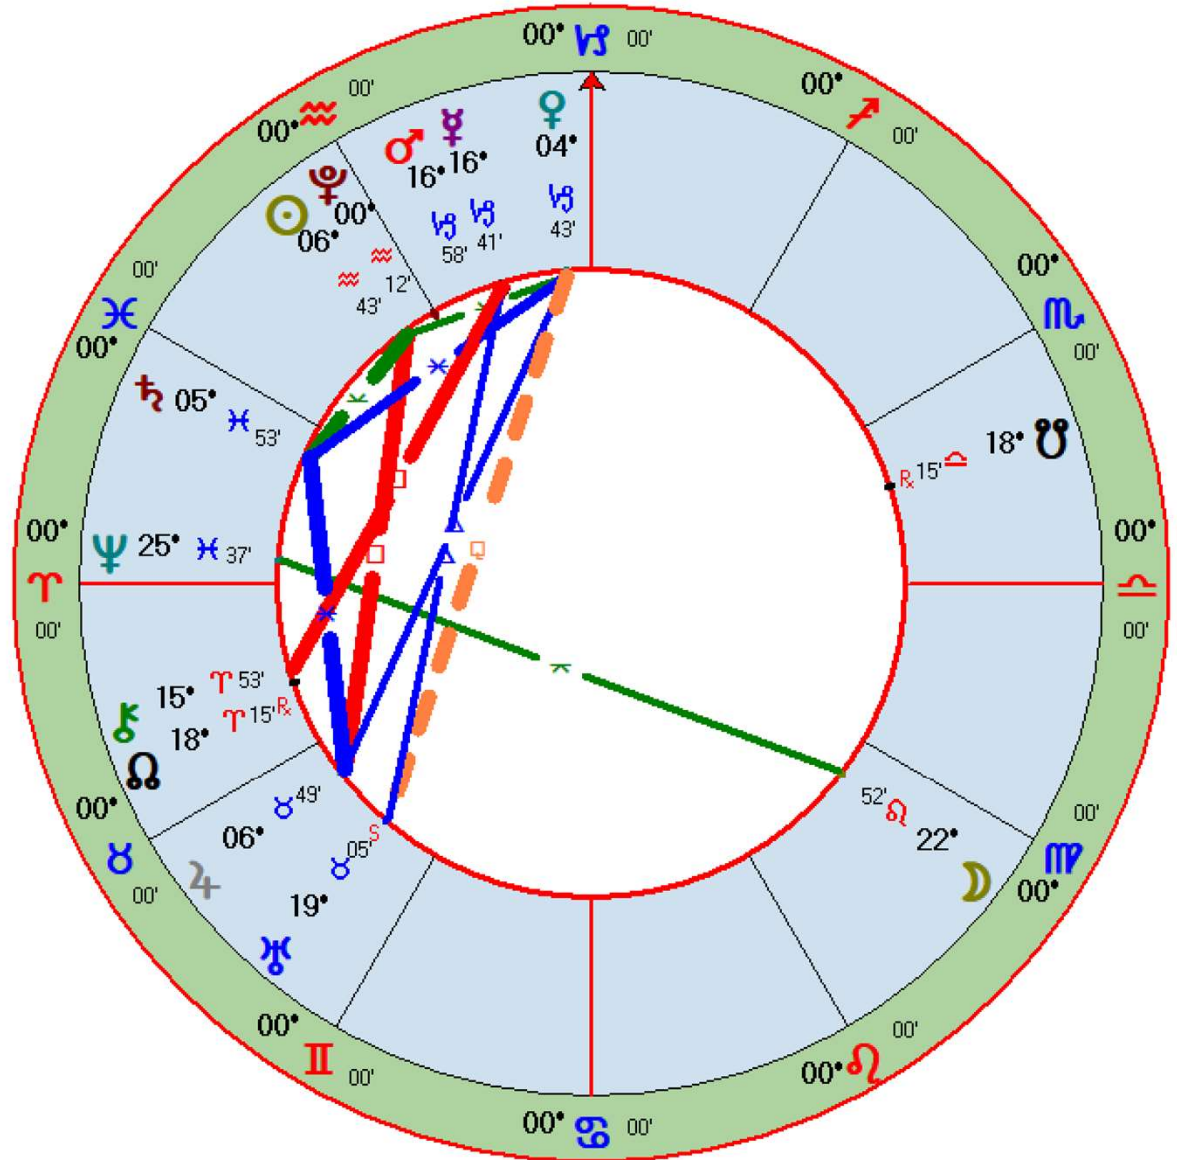

Sun/Moon/Chiron exact
conjunction at 19 degrees
Aries 24 minutes

Will this produce
wounding, healing, or
transcendent joy?

The April 8, 2024, Solar Eclipse has the potential to be a tsunami of an eclipse. I've talked in detail in other videos about what the impact of this eclipse could be, and below is a summary of people and places that might be directly affected. Additionally, most of the outer planets will be in approximately the same position that there were at during the October 2023 eclipses when Hamas invaded Israel.

True Node

Pluto enters Aquarius
Sun enters Aquarius
Sun conjunct Pluto

Event of Jan 23 2024

Event Chart

Jan 23 2024, Tue
1:51 am MST +7:00
Scottsdale, AZ
33°N30'33" 111°W53'54"
Geocentric
Tropical
0° Aries
True Node

Venus enters Capricorn

Event of Jan 26 2024

Event Chart

Jan 26 2024, Fri
9:52 pm MST +7:00
Scottsdale, AZ
33°N30'33" 111°W53'54"
Geocentric
Tropical
0° Aries
True Node

Uranus Stationary Direct

Event of Jan 27 2024

Event Chart

Jan 27 2024, Sat
8:00 am MST +7:00
Scottsdale, AZ
33°N30'33" 111°W53'54"

Geocentric

Tropical

0° Aries

True Node

Mercury conjunct Mars

In summary, from December through January I'm expecting: