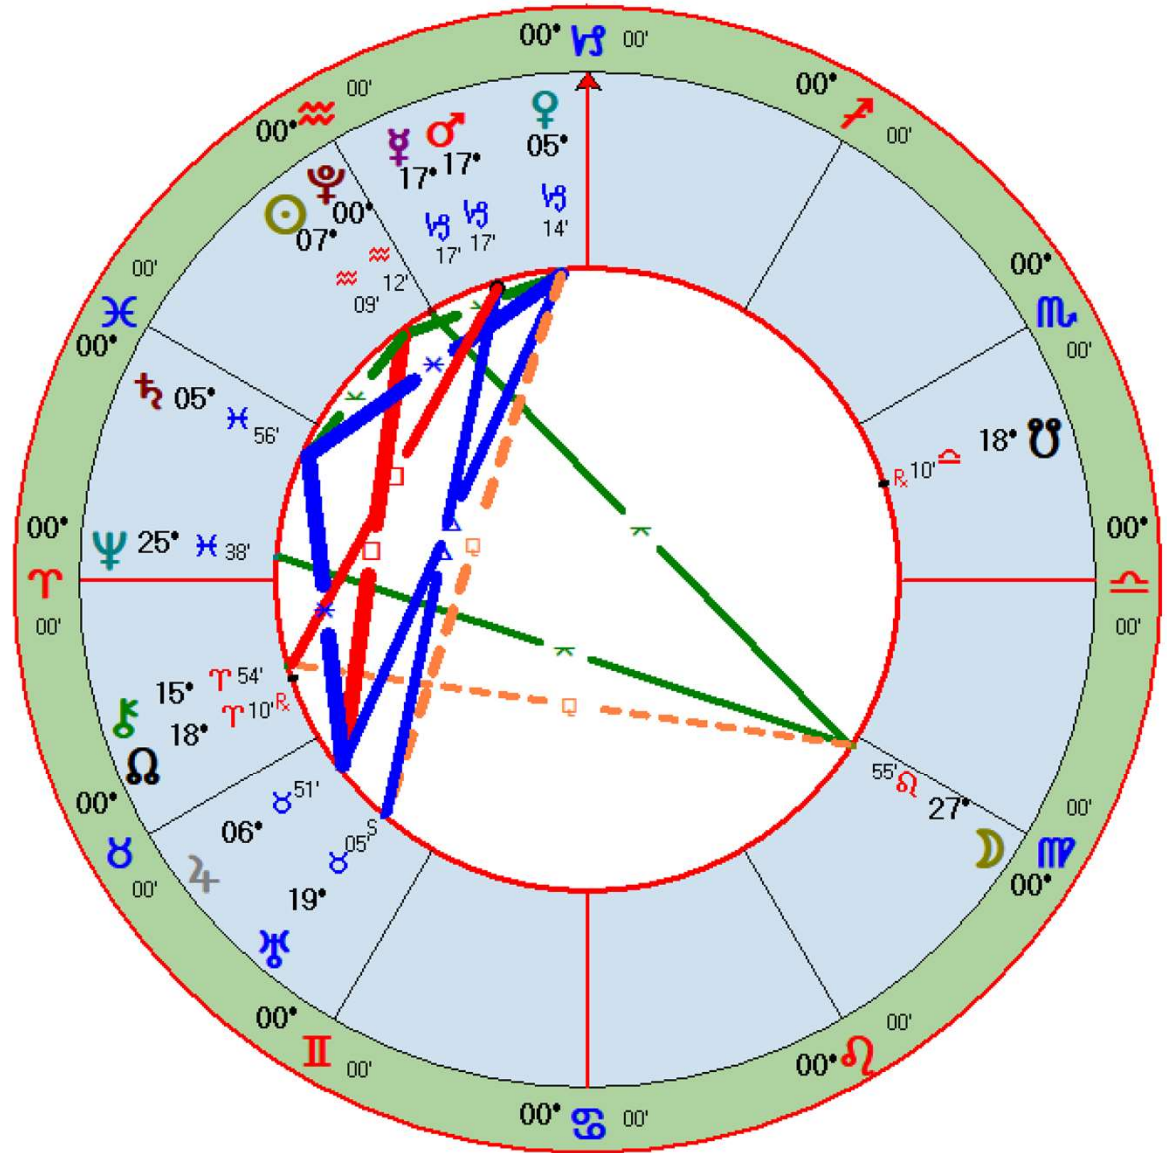

Sun/Moon/Chiron exact
conjunction at 19 degrees
Aries 24 minutes

Will this produce
wounding, healing, or
transcendent joy?

The April 8, 2024, Solar Eclipse has the potential to be a tsunami of an eclipse. I've talked in detail in other videos about what the impact of this eclipse could be, and below is a summary of people and places that might be directly affected. Additionally, most of the outer planets will be in approximately the same position that there were at during the October 2023 eclipses when Hamas invaded Israel.

What happens as a result of the April 8, 2024, Solar Eclipse depends on us. Past history favors wounding as an outcome, but we can make different choices in order to make healing and even spiritual transcendence more likely. Furthermore, preparation for a better outcome must begin now. From December 2023 through January 2024, there will be several sign changes and changes from retrograde to direct or vice-versa, and that is why I'm calling this period "shifting sands." Below are some of the signs involved and what their influence may be.

Venus enters Capricorn

Event of Jan 26 2024

Event Chart

Jan 26 2024, Fri
9:52 pm MST +7:00
Scottsdale, AZ
33°N30'33" 111°W53'54"
Geocentric
Tropical
0° Aries
True Node

Uranus Stationary Direct

Event of Jan 27 2024

Event Chart

Jan 27 2024, Sat
8:00 am MST +7:00
Scottsdale, AZ
33°N30'33" 111°W53'54"

Geocentric

Tropical

0° Aries

True Node

Mercury conjunct Mars

In summary, from December through January I'm expecting: