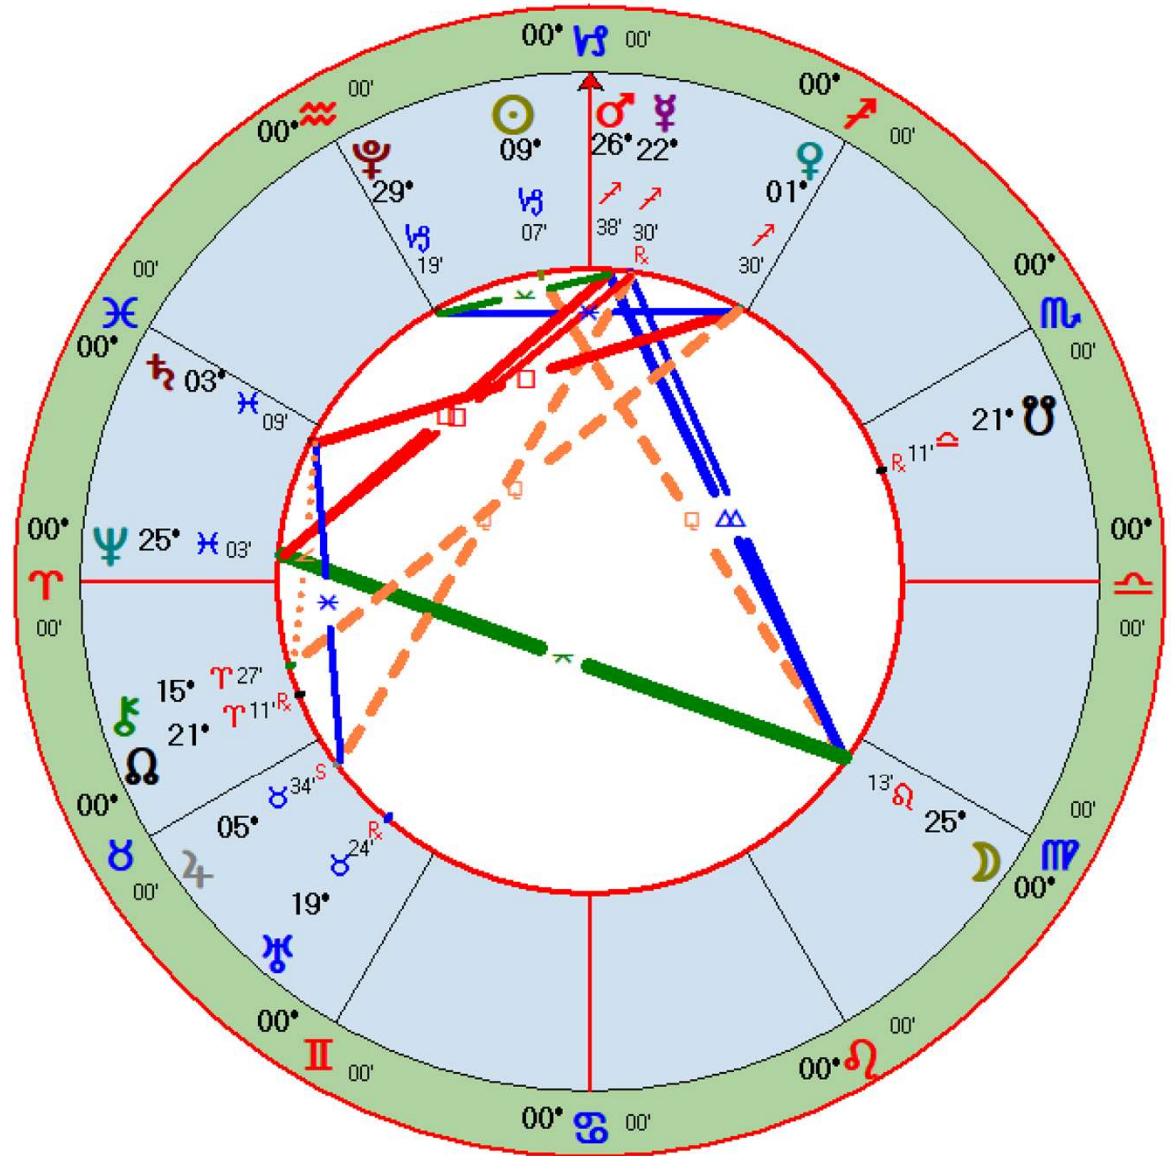

What happens as a result of the April 8, 2024, Solar Eclipse depends on us. Past history favors wounding as an outcome, but we can make different choices in order to make healing and even spiritual transcendence more likely. Furthermore, preparation for a better outcome must begin now. From December 2023 through January 2024, there will be several sign changes and changes from retrograde to direct or vice-versa, and that is why I'm calling this period "shifting sands." Below are some of the signs involved and what their influence may be.

Event of Dec 26 2023

Event Chart

Dec 26 2023, Tue
7:06 pm MST +7:00
Scottsdale, AZ
33°N30'33" 111°W53'54"

Geocentric
Tropical
CI Axes
True Node

Chiron Stationary Direct

Event of Dec 29 2023

Event Chart

Dec 29 2023, Fri
1:24 pm MST +7:00
Scottsdale, AZ
33°N30'33" 111°W53'54"

*Geocentric
Tropical
0° Aries
True Mode*

Venus enters Sagittarius

Event of Dec 30 2023

Event Chart
Dec 30 2023, Sat
7:17 pm MST +7:00
Scottsdale, AZ
33°N30'33" 111°W53'54"
Geocentric
Tropical
0° Aries
True Node

Jupiter Stationary Direct

Event of Jan 1 2024

Event Chart

Jan 1 2024, Mon
8:06 pm MST +7:00
Scottsdale, AZ
33°N30'33" 111°W53'54"

Geocentric
Tropical
0° Aries
True Node

Mercury Stationary Direct

Event of Jan 4 2024