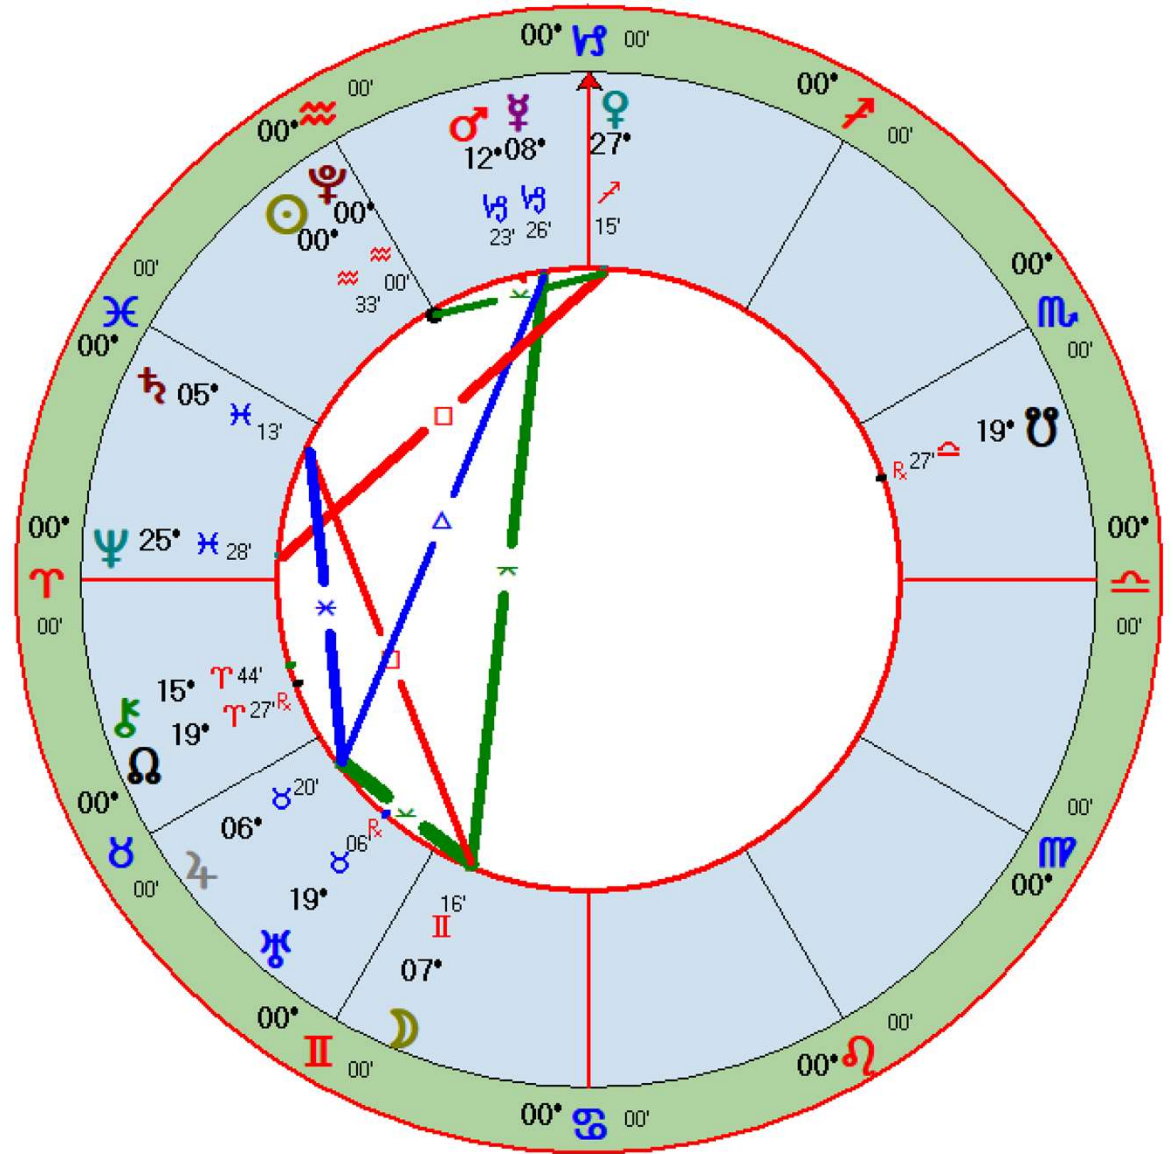

What happens as a result of the April 8, 2024, Solar Eclipse depends on us. Past history favors wounding as an outcome, but we can make different choices in order to make healing and even spiritual transcendence more likely. Furthermore, preparation for a better outcome must begin now. From December 2023 through January 2024, there will be several sign changes and changes from retrograde to direct or vice-versa, and that is why I'm calling this period "shifting sands." Below are some of the signs involved and what their influence may be.

Geocentric
Tropical
0° Aries
True Node

Mercury enters Capricorn

Event of Jan 20 2024

Event Chart

Jan 20 2024, Sat
8:19 pm MST +7:00
Scottsdale, AZ
33°N30'33" 111°W53'54"

Geocentric

Tropical

♈ Aries

True Node

Pluto enters Aquarius
Sun enters Aquarius
Sun conjunct Pluto

Event of Jan 23 2024

Event Chart

Jan 23 2024, Tue
1:51 am MST +7:00
Scottsdale, AZ
33°N30'33" 111°W53'54"
Geocentric
Tropical
0° Aries
True Node

Venus enters Capricorn

Event of Jan 26 2024

Event Chart

Jan 26 2024, Fri
9:52 pm MST +7:00
Scottsdale, AZ
33°N30'33" 111°W53'54"
Geocentric
Tropical
0° Aries
True Node

Uranus Stationary Direct

Event of Jan 27 2024