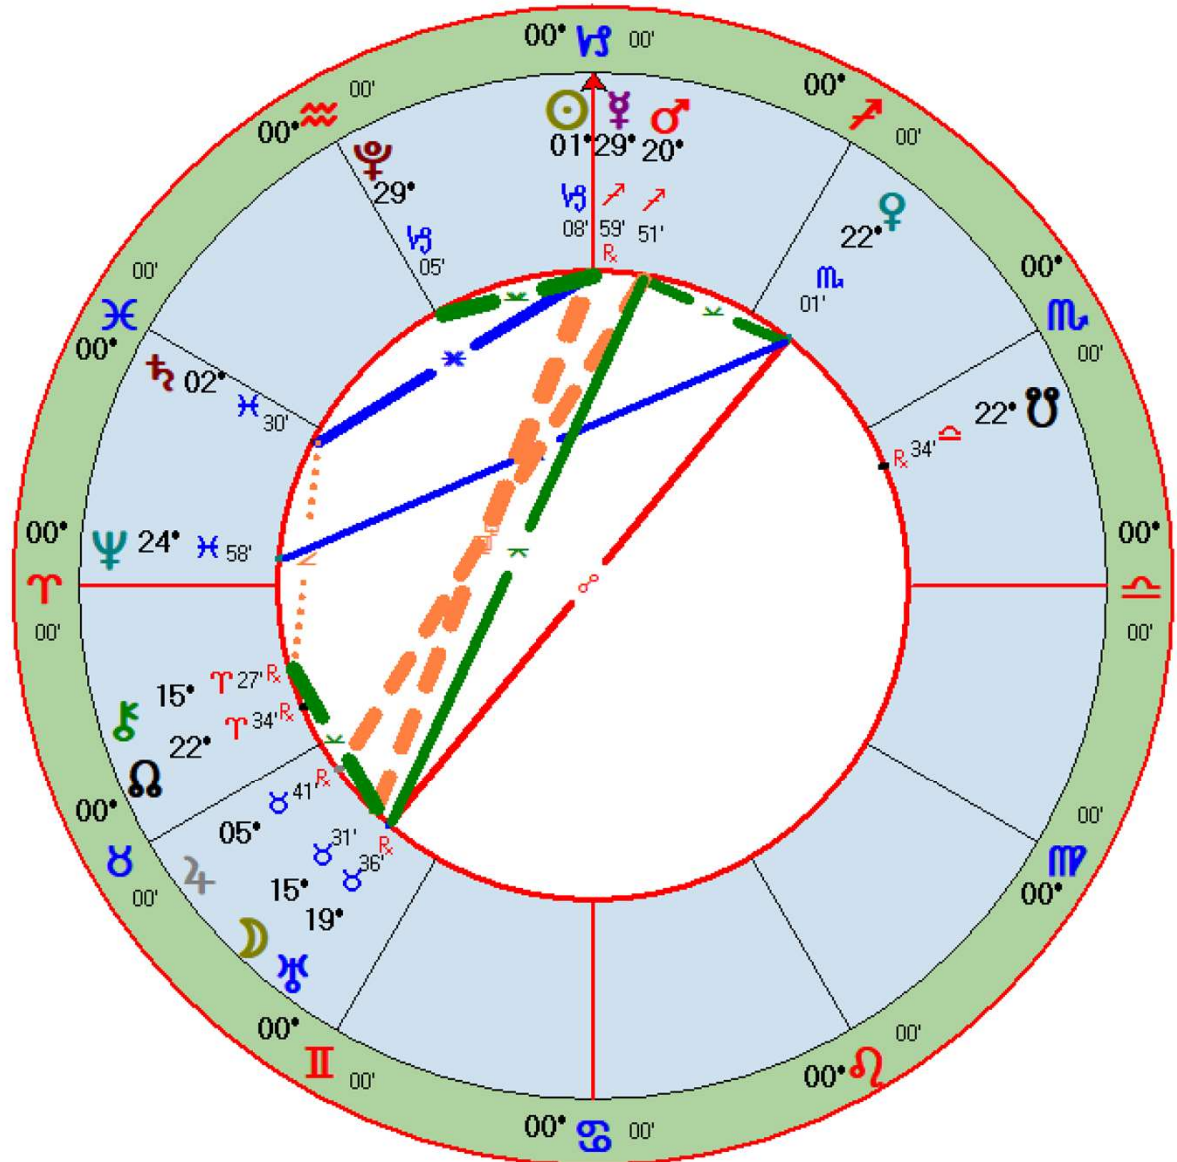

Geocentric

Tropical

0° Aries

True Node

Winter Solstice
Sun enters Capricorn

Event of Dec 22 2023

Event Chart

Dec 22 2023, Fri

11:18 pm MST +7:00

Scottsdale, AZ

33°N30'33" 111°W53'54"

Geocentric

Tropical

♈ Aries

True Node

**Mercury enters
Sagittarius**

Event of Dec 26 2023

Event Chart

Dec 26 2023, Tue
7:06 pm MST +7:00
Scottsdale, AZ
33°N30'33" 111°W53'54"

Geocentric
Tropical
CI Axes
True Node

Chiron Stationary Direct

Event of Dec 29 2023

Event Chart

Dec 29 2023, Fri
1:24 pm MST +7:00
Scottsdale, AZ
33°N30'33" 111°W53'54"

*Geocentric
Tropical
0° Aries
True Mode*

Venus enters Sagittarius

Event of Dec 30 2023

Event Chart
Dec 30 2023, Sat
7:17 pm MST +7:00
Scottsdale, AZ
33°N30'33" 111°W53'54"
Geocentric
Tropical
0° Aries
True Node