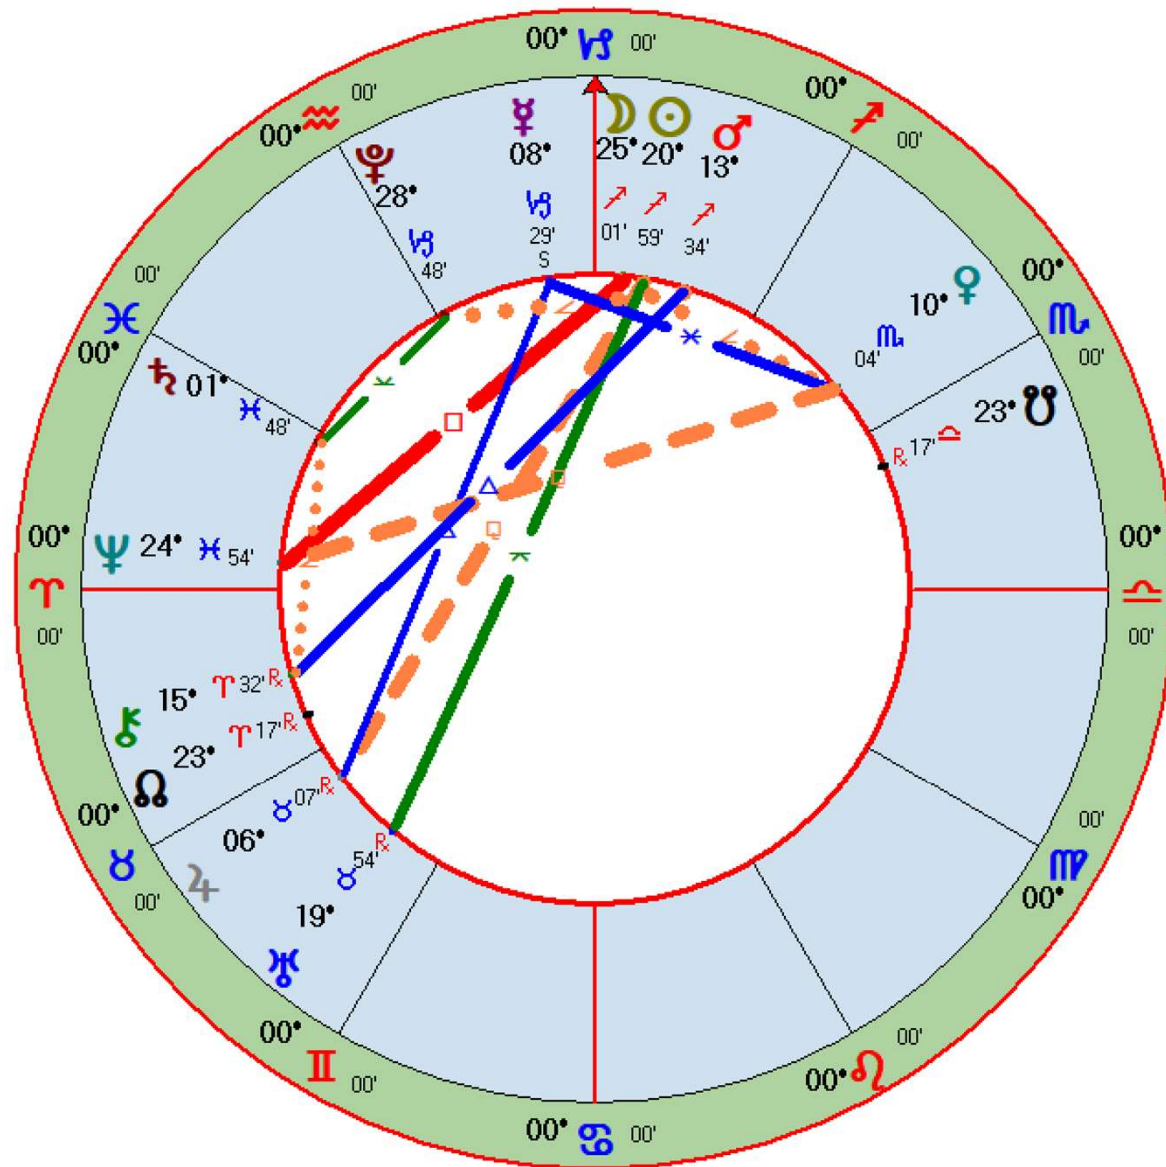

What happens as a result of the April 8, 2024, Solar Eclipse depends on us. Past history favors wounding as an outcome, but we can make different choices in order to make healing and even spiritual transcendence more likely. Furthermore, preparation for a better outcome must begin now. From December 2023 through January 2024, there will be several sign changes and changes from retrograde to direct or vice-versa, and that is why I'm calling this period "shifting sands." Below are some of the signs involved and what their influence may be.

Venus enters Scorpio

Event of Dec 6 2023

Event Chart

Dec 6 2023, Wed
0:57 am MST +7:00
Scottsdale, AZ
33°N30'33" 111°W53'54"
Geocentric
Tropical
♈♈♈
True Node

Neptune Stationary Direct

Event of Dec 13 2023

Event Chart

Dec 13 2023, Wed

0:01 am MST +7:00

Scottsdale, AZ

33°N30'33" 111°W53'54"

Geocentric

Tropical

0° Aries

True Node

Mercury Stationary Retrograde

Event of Dec 21 2023

Event Chart

Dec 21 2023, Thu

8:28 pm MST +7:00

Scottsdale, AZ

33°N30'33" 111°W53'54"