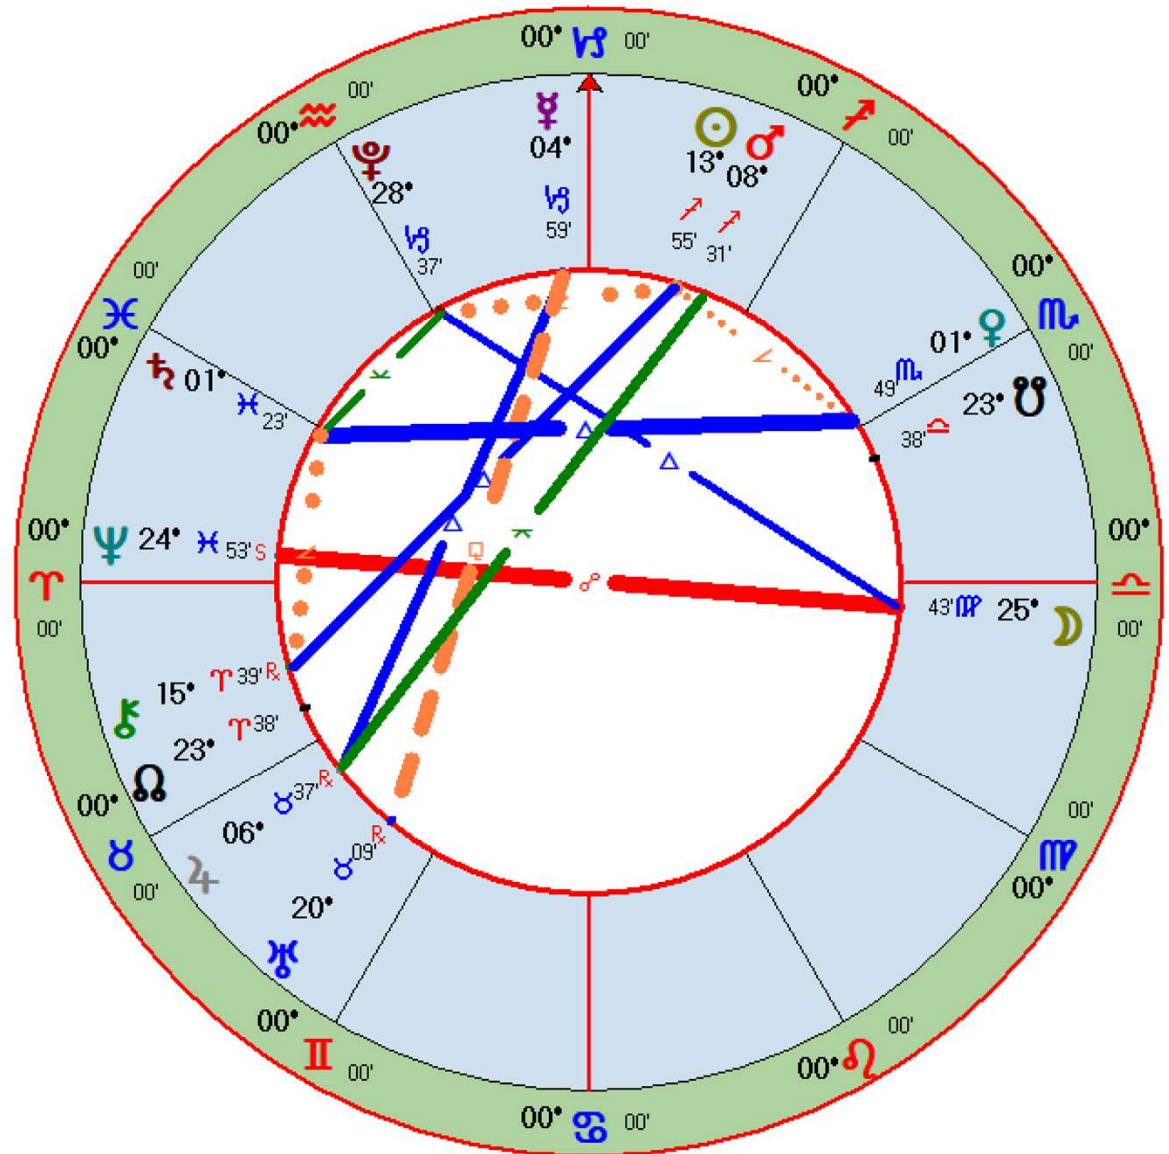

SHIFTING SANDS

DECEMBER 2023 – JANUARY 2024

Solar Total Eclipse (NM)

Event Chart

Apr 8 2024, Mon
11:20:37 am MST +7:00
Scottsdale, AZ
33°N30'33" 111°W53'54"

*Geocentric
Tropical
0° Aries
True Node*

Solar Eclipse April 8, 2024

What happens as a result of the April 8, 2024, Solar Eclipse depends on us. Past history favors wounding as an outcome, but we can make different choices in order to make healing and even spiritual transcendence more likely. Furthermore, preparation for a better outcome must begin now. From December 2023 through January 2024, there will be several sign changes and changes from retrograde to direct or vice-versa, and that is why I'm calling this period "shifting sands." Below are some of the signs involved and what their influence may be.

Event of Dec 1 2023

Event Chart

Dec 1 2023, Fri
7:32 am MST +7:00
Scottsdale, AZ
33°N30'33" 111°W53'54"
*Geocentric
Tropical
0° Aries
True Node*

Mercury enters Capricorn

Event of Dec 4 2023

Event Chart

Dec 4 2023, Mon
11:51 am MST +7:00
Scottsdale, AZ
33°N30'33" 111°W53'54"
Geocentric
Tropical
♈ Aries
True Node

Venus enters Scorpio

Event of Dec 6 2023

Event Chart

Dec 6 2023, Wed
0:57 am MST +7:00
Scottsdale, AZ
33°N30'33" 111°W53'54"
Geocentric
Tropical
♈♈♈
True Node

Neptune Stationary Direct

Event of Dec 13 2023