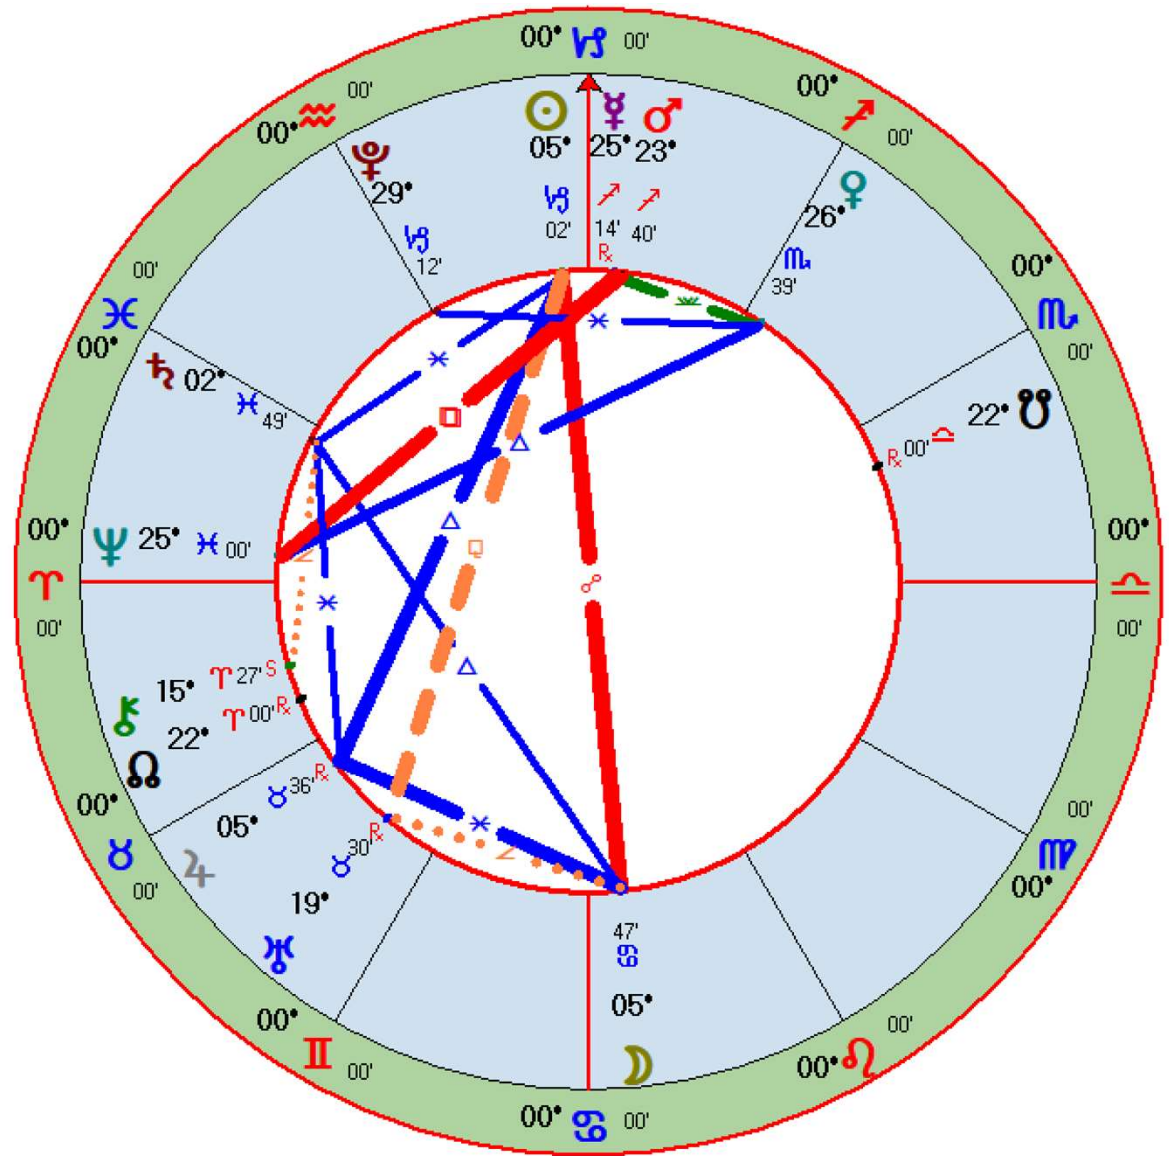

Geocentric

Tropical

0° Aries

True Node

Winter Solstice
Sun enters Capricorn

Event of Dec 22 2023

Event Chart

Dec 22 2023, Fri

11:18 pm MST +7:00

Scottsdale, AZ

33°N30'33" 111°W53'54"

Geocentric

Tropical

♈ Aries

True Node

**Mercury enters
Sagittarius**

Event of Dec 26 2023

Event Chart

Dec 26 2023, Tue
7:06 pm MST +7:00
Scottsdale, AZ
33°N30'33" 111°W53'54"

Geocentric
Tropical
CI Axes
True Node

Chiron Stationary Direct

Event of Dec 29 2023

Event Chart

Dec 29 2023, Fri
1:24 pm MST +7:00
Scottsdale, AZ
33°N30'33" 111°W53'54"

*Geocentric
Tropical
0° Aries
True Mode*

Venus enters Sagittarius

Event of Dec 30 2023

Event Chart
Dec 30 2023, Sat
7:17 pm MST +7:00
Scottsdale, AZ
33°N30'33" 111°W53'54"
Geocentric
Tropical
0° Aries
True Node