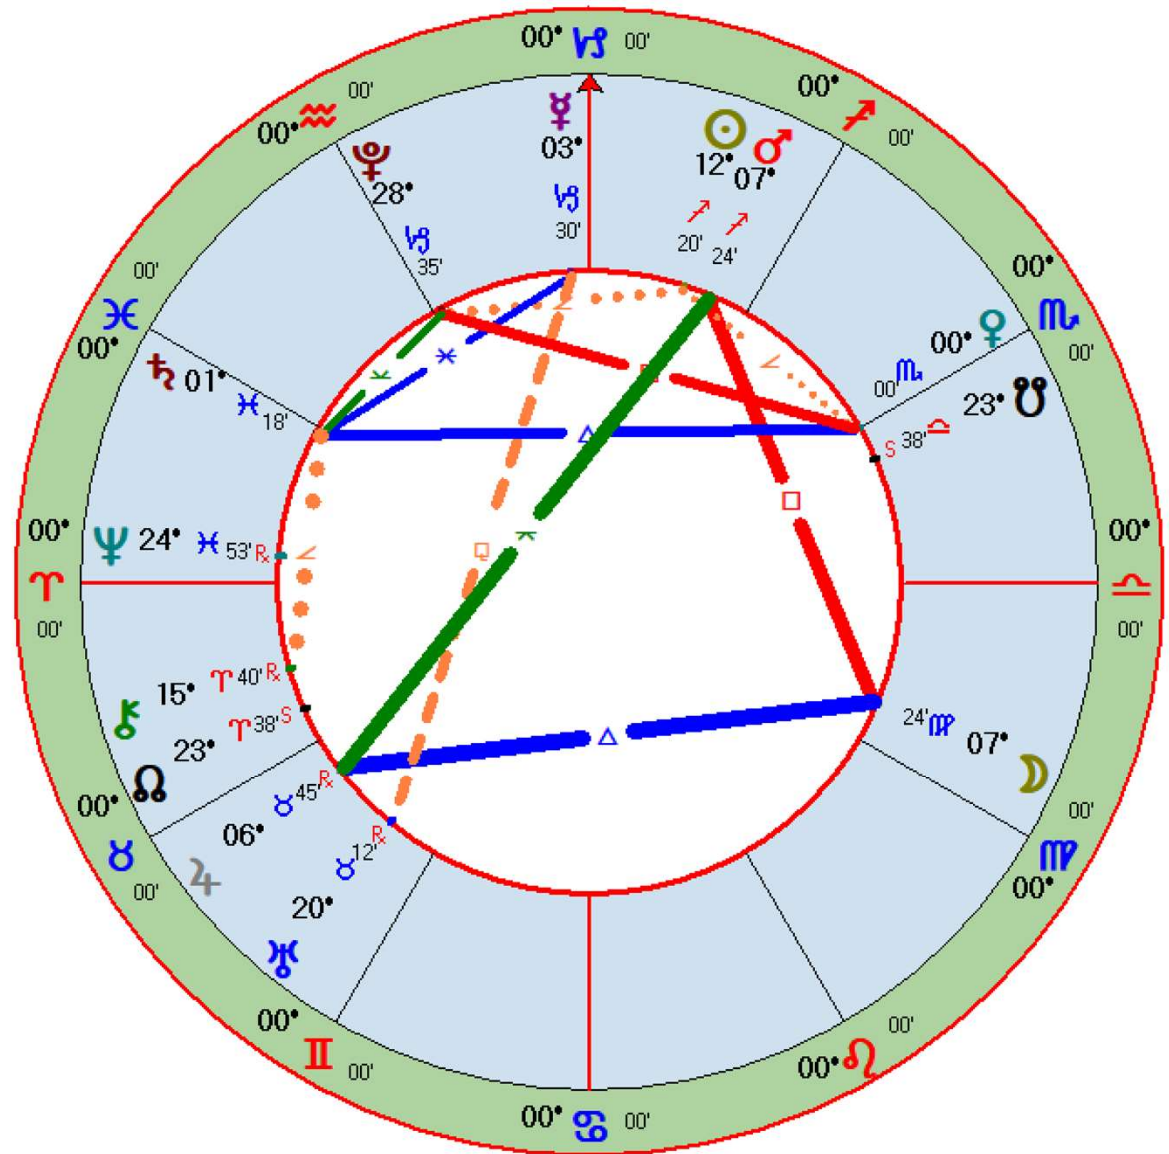

SHIFTING SANDS

DECEMBER 2023 – JANUARY 2024

Solar Total Eclipse (NM)

Event Chart

Apr 8 2024, Mon
11:20:37 am MST +7:00
Scottsdale, AZ
33°N30'33" 111°W53'54"

*Geocentric
Tropical
0° Aries
True Node*

Solar Eclipse April 8, 2024

What happens as a result of the April 8, 2024, Solar Eclipse depends on us. Past history favors wounding as an outcome, but we can make different choices in order to make healing and even spiritual transcendence more likely. Furthermore, preparation for a better outcome must begin now. From December 2023 through January 2024, there will be several sign changes and changes from retrograde to direct or vice-versa, and that is why I'm calling this period "shifting sands." Below are some of the signs involved and what their influence may be.

Event of Dec 1 2023

Event Chart

Dec 1 2023, Fri
7:32 am MST +7:00
Scottsdale, AZ
33°N30'33" 111°W53'54"
*Geocentric
Tropical
0° Aries
True Node*

Mercury enters Capricorn

Event of Dec 4 2023

Event Chart

Dec 4 2023, Mon
11:51 am MST +7:00
Scottsdale, AZ
33°N30'33" 111°W53'54"
Geocentric
Tropical
♈ Aries
True Node

Venus enters Scorpio

Event of Dec 6 2023

Event Chart

Dec 6 2023, Wed
0:57 am MST +7:00
Scottsdale, AZ
33°N30'33" 111°W53'54"
Geocentric
Tropical
♈♈♈
True Node

Neptune Stationary Direct

Event of Dec 13 2023