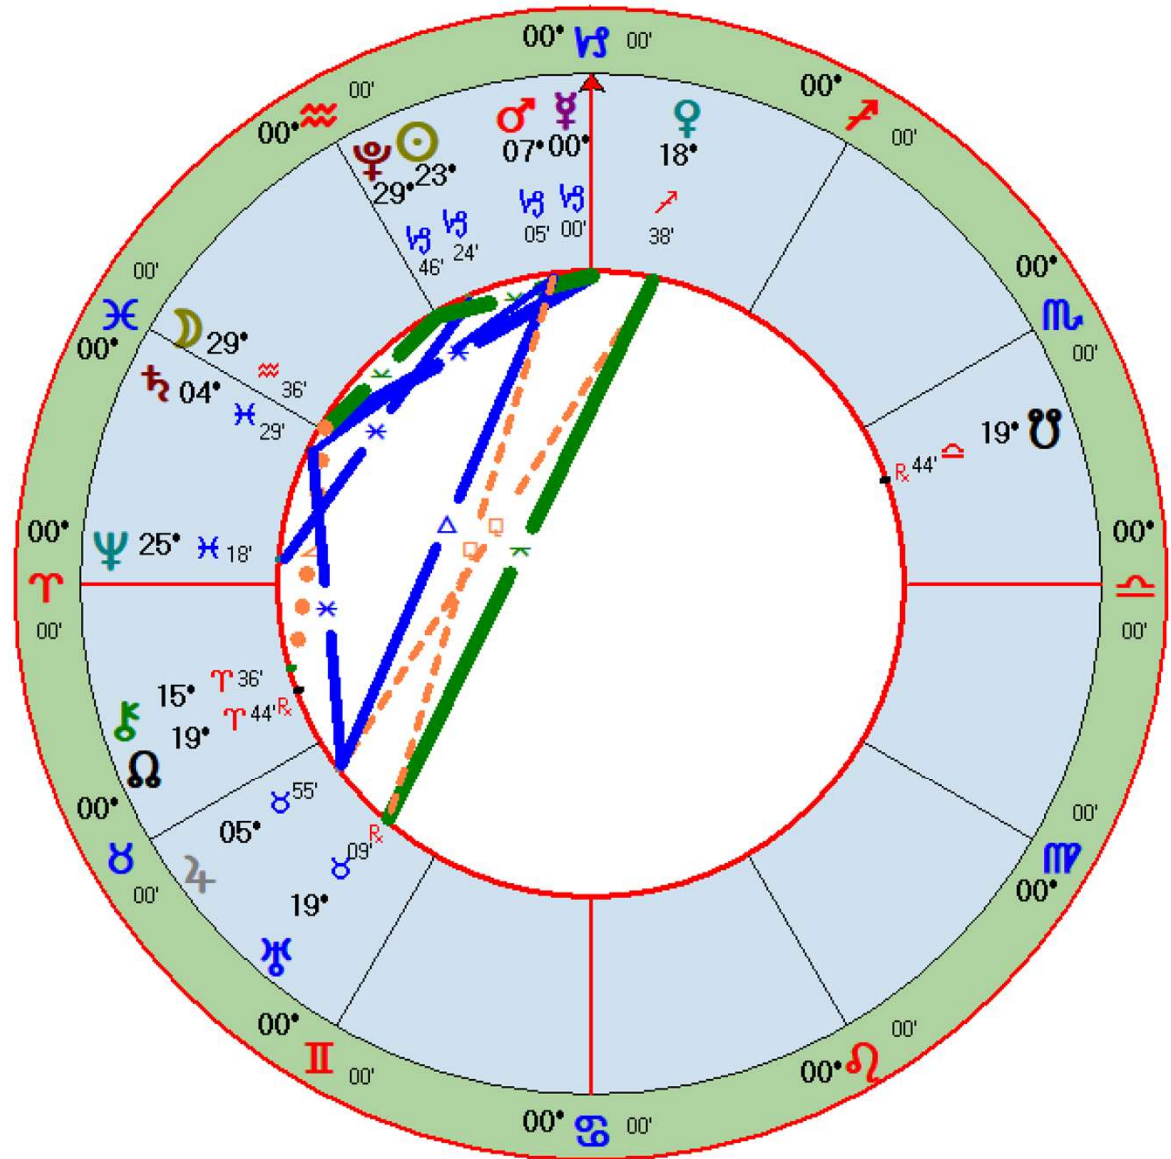

Jupiter Stationary Direct

Event of Jan 1 2024

Event Chart

Jan 1 2024, Mon
8:06 pm MST +7:00
Scottsdale, AZ
33°N30'33" 111°W53'54"

Geocentric
Tropical
0° Aries
True Node

Mercury Stationary Direct

Event of Jan 4 2024

Event Chart

Jan 4 2024, Thu
7:58 am MST +7:00
Scottsdale, AZ
33°N30'33" 111°W53'54"
Geocentric
Tropical
0° Aries
True Node

Mars enters Capricorn

Event of Jan 13 2024

Event Chart

Jan 13 2024, Sat
7:50 pm MST +7:00
Scottsdale, AZ
33°N30'33" 111°W53'54"

Geocentric
Tropical
0° Aries
True Node

Mercury enters Capricorn

Event of Jan 20 2024

Event Chart

Jan 20 2024, Sat
8:19 pm MST +7:00
Scottsdale, AZ
33°N30'33" 111°W53'54"

Geocentric

Tropical

♈ Aries

True Node

Pluto enters Aquarius
Sun enters Aquarius
Sun conjunct Pluto

Event of Jan 23 2024

Event Chart

Jan 23 2024, Tue
1:51 am MST +7:00
Scottsdale, AZ
33°N30'33" 111°W53'54"
Geocentric
Tropical
0° Aries
True Node