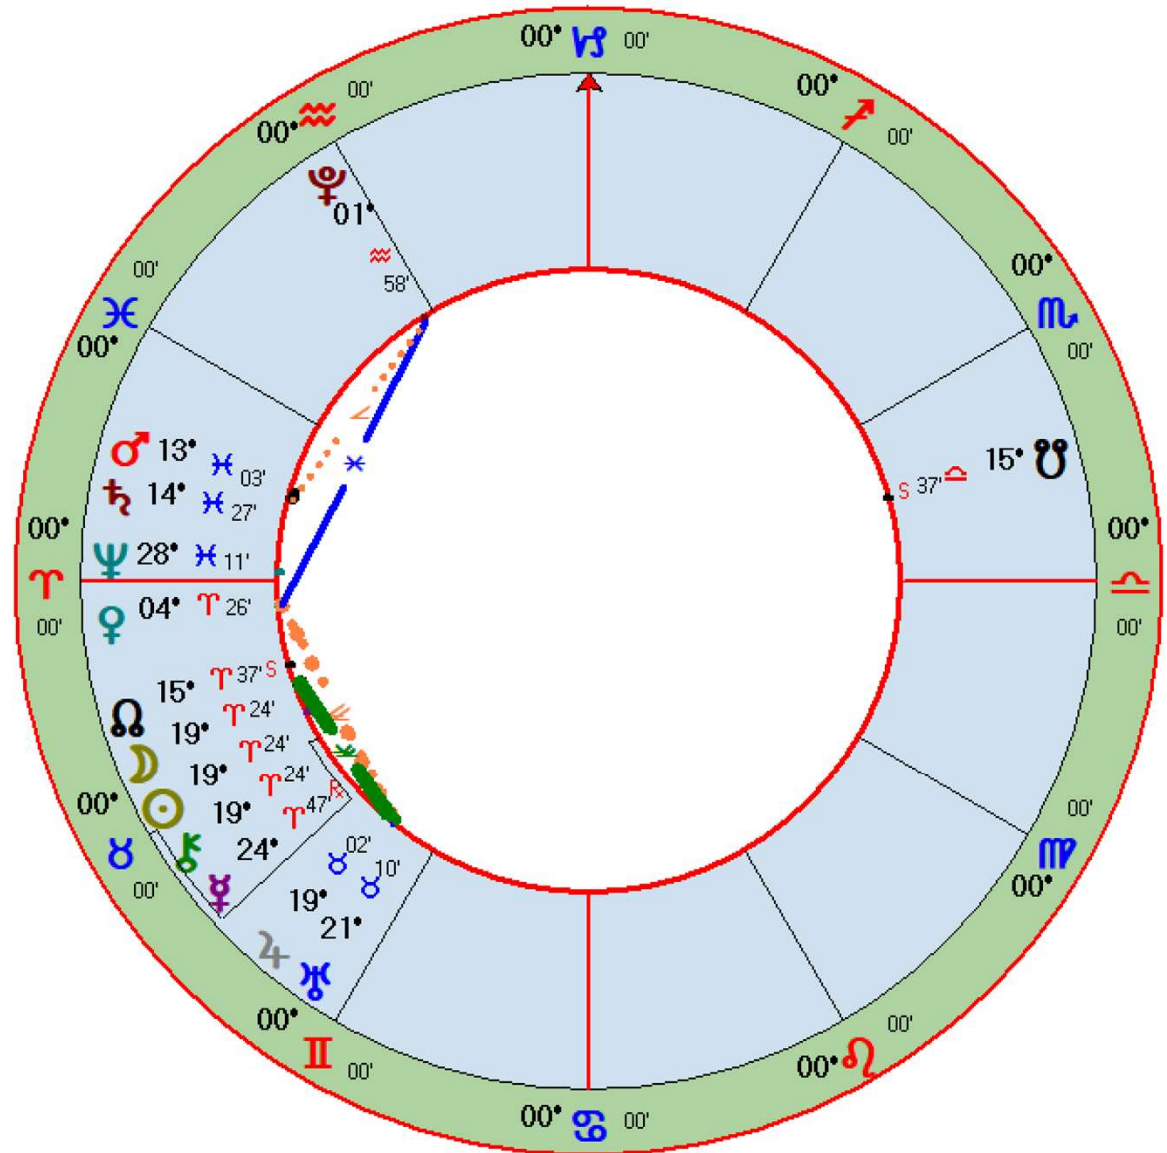

SHIFTING SANDS

DECEMBER 2023 – JANUARY 2024

Solar Total Eclipse (NM)

Event Chart

Apr 8 2024, Mon
11:20:37 am MST +7:00
Scottsdale, AZ
33°N30'33" 111°W53'54"

*Geocentric
Tropical
0° Aries
True Node*

Solar Eclipse April 8, 2024

Sun/Moon/Chiron exact
conjunction at 19 degrees
Aries 24 minutes

Will this produce
wounding, healing, or
transcendent joy?

The April 8, 2024, Solar Eclipse has the potential to be a tsunami of an eclipse. I've talked in detail in other videos about what the impact of this eclipse could be, and below is a summary of people and places that might be directly affected. Additionally, most of the outer planets will be in approximately the same position that there were at during the October 2023 eclipses when Hamas invaded Israel.

**Sun/Moon/
Chiron exact
conjunction
at 19
degrees
Aries 24
minutes**

Hamas	Jupiter	19 ♃ 49
Iran	Pluto	19 ♇ 06
Netanyahu	Moon	19 ♁ 12
Putin	Saturn/Neptune Midpoint	19 ♄ 19
King Charles III	Mars/Pluto Midpoint	18 ♂ 45
United Kingdom	Moon	19 ☾ 26
United States	Chiron	20 ♃ 06
United States	Sun/Pluto Midpoint	19 ♃ 24
United States	2 Chiron returns in 2023 & 1 in 2024	20 ♃ 06
Me	Neptune	19 ♆ 18

What happens as a result of the April 8, 2024, Solar Eclipse depends on us. Past history favors wounding as an outcome, but we can make different choices in order to make healing and even spiritual transcendence more likely. Furthermore, preparation for a better outcome must begin now. From December 2023 through January 2024, there will be several sign changes and changes from retrograde to direct or vice-versa, and that is why I'm calling this period "shifting sands." Below are some of the signs involved and what their influence may be.