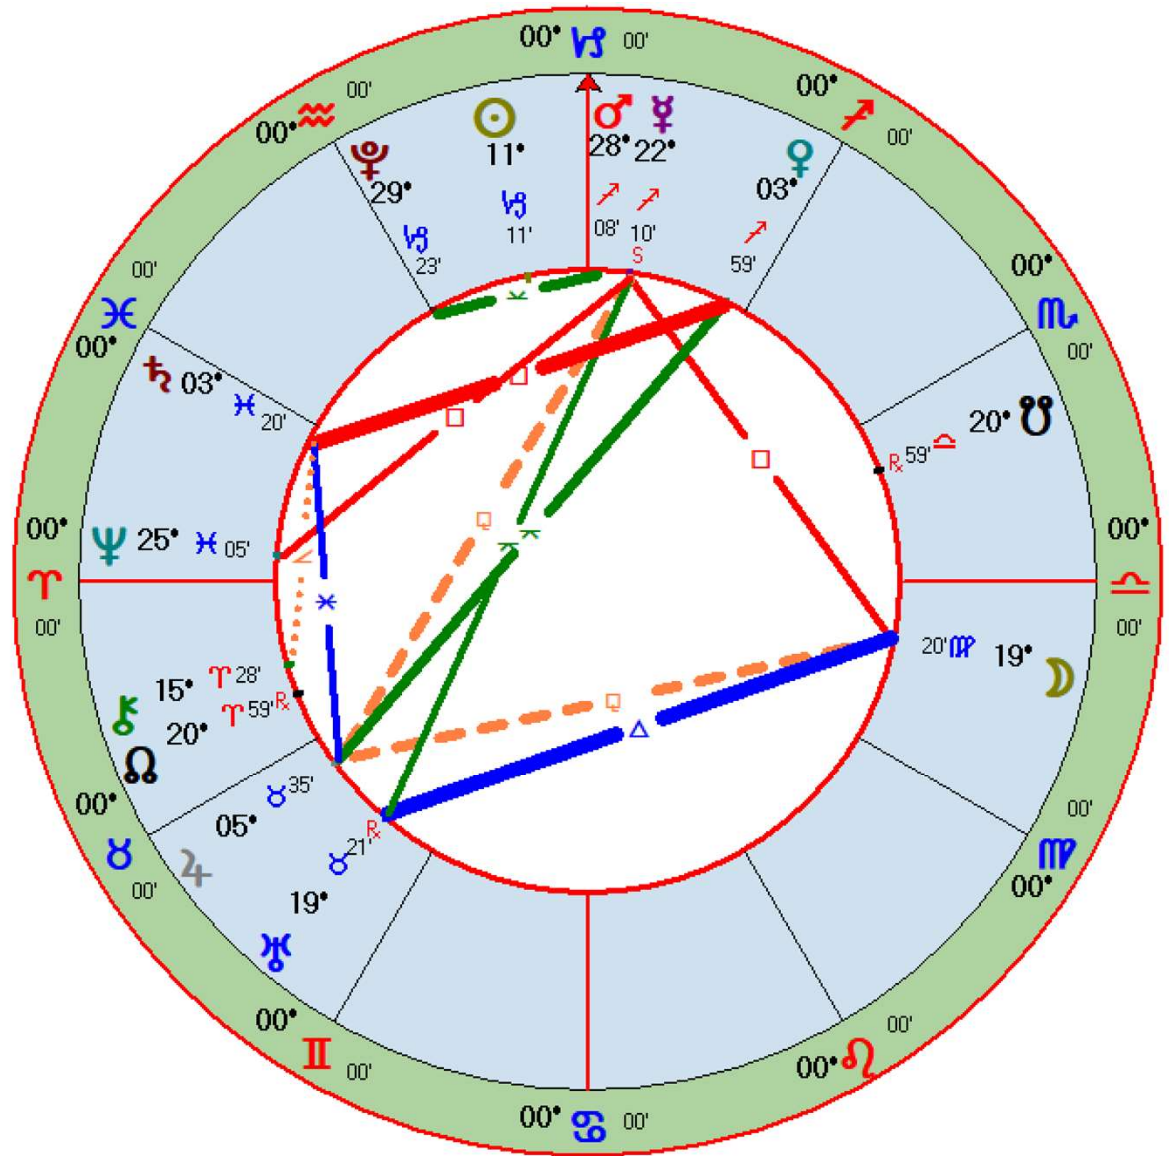

What happens as a result of the April 8, 2024, Solar Eclipse depends on us. Past history favors wounding as an outcome, but we can make different choices in order to make healing and even spiritual transcendence more likely. Furthermore, preparation for a better outcome must begin now. From December 2023 through January 2024, there will be several sign changes and changes from retrograde to direct or vice-versa, and that is why I'm calling this period "shifting sands." Below are some of the signs involved and what their influence may be.

*Geocentric
Tropical
0° Aries
True Mode*

Venus enters Sagittarius

Event of Dec 30 2023

Event Chart
Dec 30 2023, Sat
7:17 pm MST +7:00
Scottsdale, AZ
33°N30'33" 111°W53'54"
Geocentric
Tropical
0° Aries
True Node

Jupiter Stationary Direct

Event of Jan 1 2024

Event Chart

Jan 1 2024, Mon
8:06 pm MST +7:00
Scottsdale, AZ
33°N30'33" 111°W53'54"

Geocentric
Tropical
0° Aries
True Node

Mercury Stationary Direct

Event of Jan 4 2024

Event Chart

Jan 4 2024, Thu
7:58 am MST +7:00
Scottsdale, AZ
33°N30'33" 111°W53'54"
Geocentric
Tropical
0° Aries
True Node

Mars enters Capricorn

Event of Jan 13 2024

Event Chart

Jan 13 2024, Sat
7:50 pm MST +7:00
Scottsdale, AZ
33°N30'33" 111°W53'54"