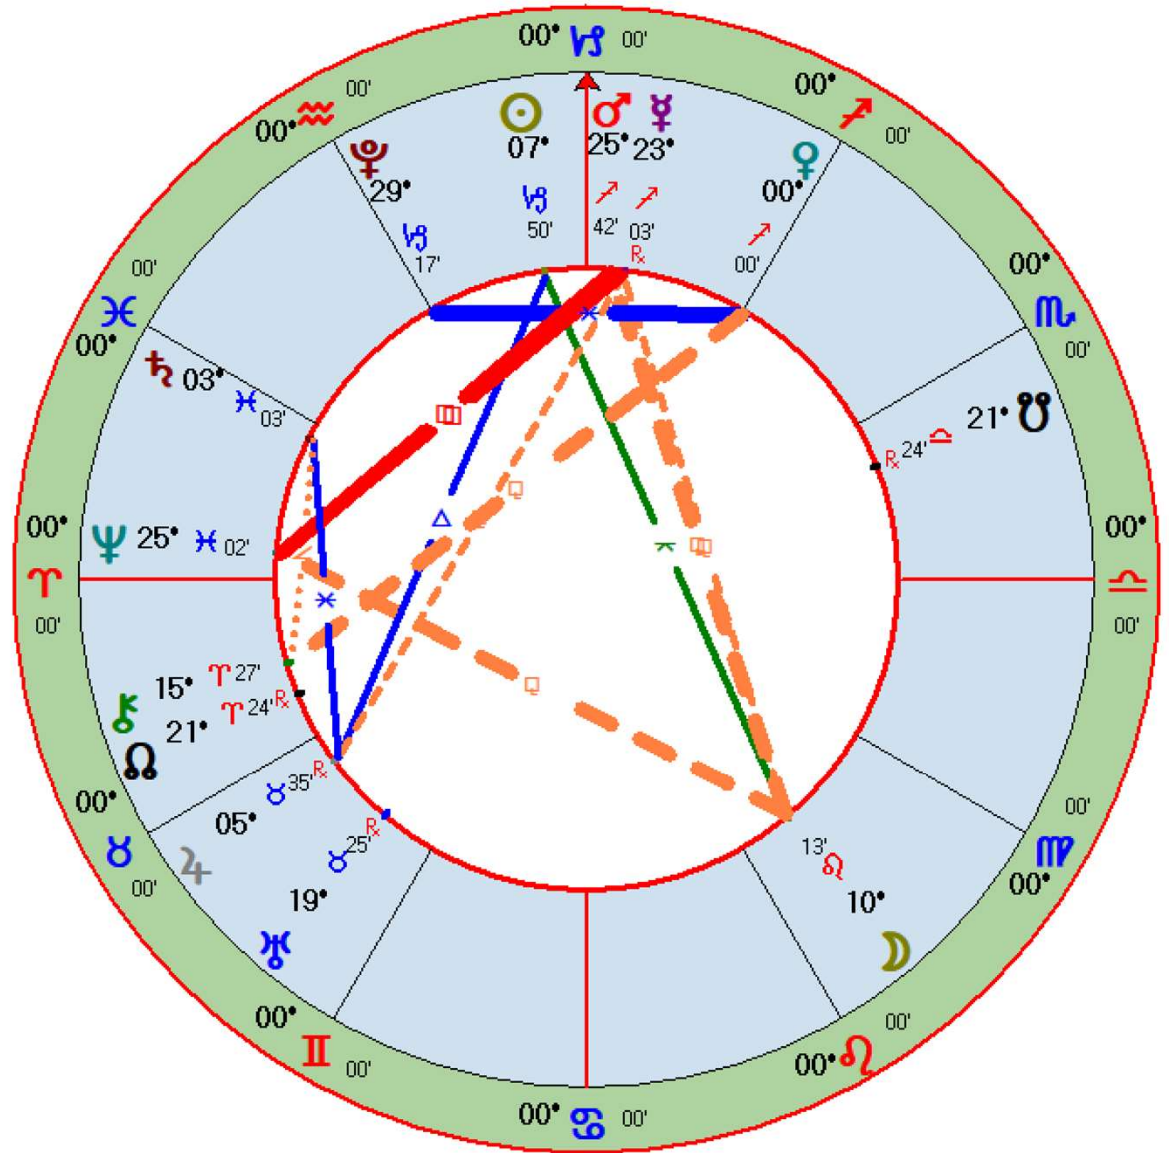

What happens as a result of the April 8, 2024, Solar Eclipse depends on us. Past history favors wounding as an outcome, but we can make different choices in order to make healing and even spiritual transcendence more likely. Furthermore, preparation for a better outcome must begin now. From December 2023 through January 2024, there will be several sign changes and changes from retrograde to direct or vice-versa, and that is why I'm calling this period "shifting sands." Below are some of the signs involved and what their influence may be.

Geocentric

Tropical

0° Aries

True Node

Winter Solstice
Sun enters Capricorn

Event of Dec 22 2023

Event Chart

Dec 22 2023, Fri

Event of Dec 26 2023

Event Chart

Dec 26 2023, Tue
7:06 pm MST +7:00
Scottsdale, AZ
33°N30'33" 111°W53'54"

Geocentric
Tropical
CI Axes
True Node

Chiron Stationary Direct

Event of Dec 29 2023

Event Chart

Dec 29 2023, Fri
1:24 pm MST +7:00
Scottsdale, AZ
33°N30'33" 111°W53'54"

*Geocentric
Tropical
0° Aries
True Mode*

Venus enters Sagittarius

Event of Dec 30 2023

Event Chart
Dec 30 2023, Sat
7:17 pm MST +7:00
Scottsdale, AZ
33°N30'33" 111°W53'54"
Geocentric
Tropical
0° Aries
True Node