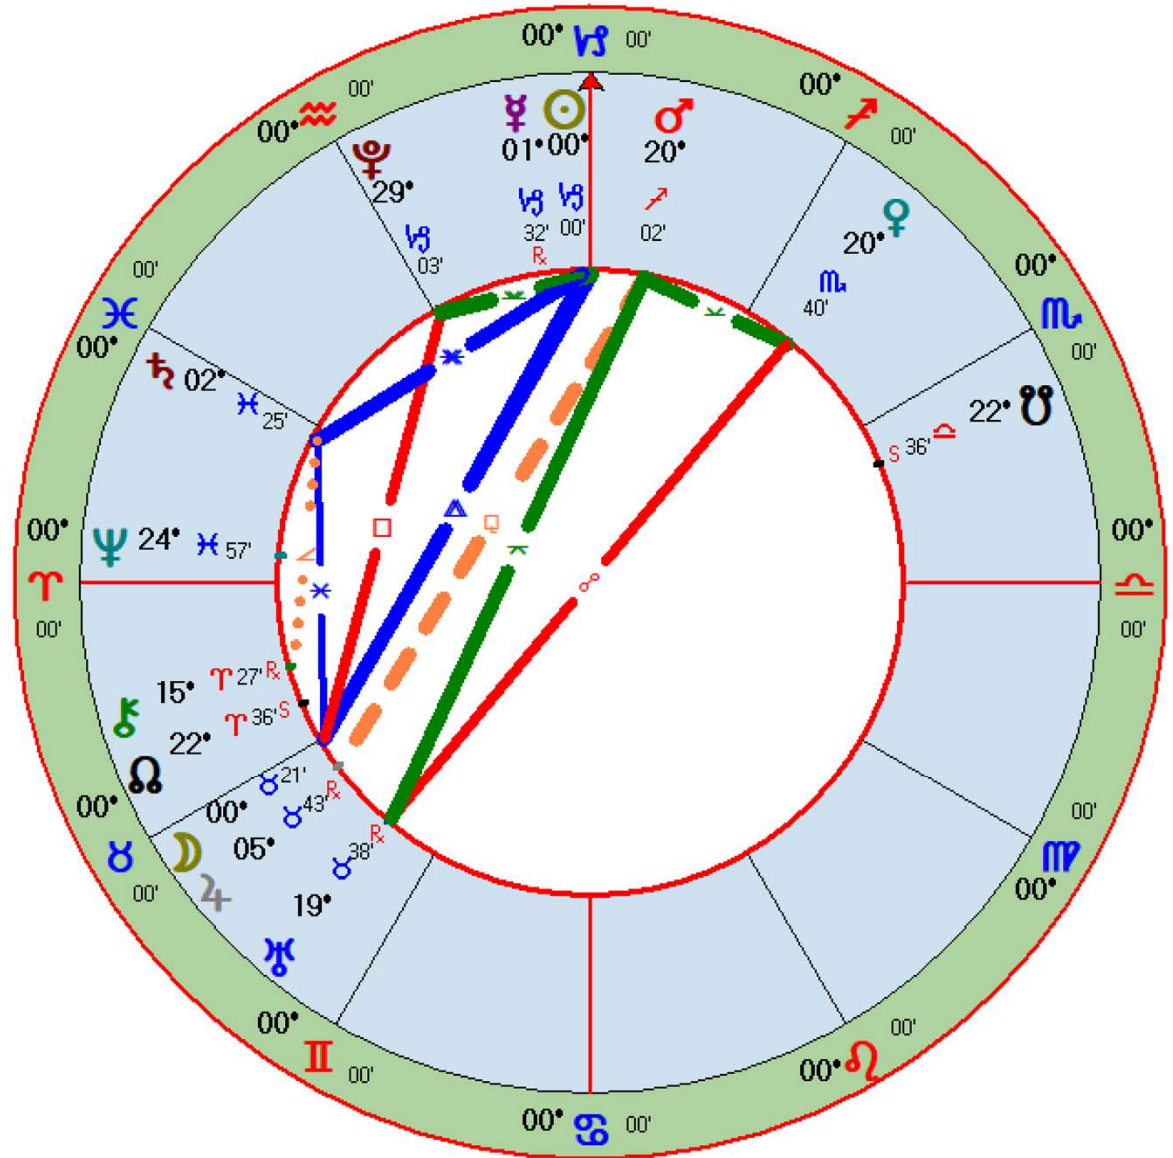

Event of Dec 1 2023

Event Chart

Dec 1 2023, Fri
7:32 am MST +7:00
Scottsdale, AZ
33°N30'33" 111°W53'54"
*Geocentric
Tropical
0° Aries
True Node*

Mercury enters Capricorn

Event of Dec 4 2023

Event Chart

Dec 4 2023, Mon
11:51 am MST +7:00
Scottsdale, AZ
33°N30'33" 111°W53'54"
Geocentric
Tropical
♈ Aries
True Node

Venus enters Scorpio

Event of Dec 6 2023

Event Chart

Dec 6 2023, Wed
0:57 am MST +7:00
Scottsdale, AZ
33°N30'33" 111°W53'54"
Geocentric
Tropical
♈♈♈
True Node

Neptune Stationary Direct

Event of Dec 13 2023

True Node

Mercury Stationary Retrograde

Event of Dec 21 2023

Event Chart

Dec 21 2023, Thu

8:28 pm MST +7:00

Scottsdale, AZ

33°N30'33" 111°W53'54"

Geocentric

Tropical

0° Aries

True Node

Winter Solstice
Sun enters Capricorn

Event of Dec 22 2023

Event Chart

Dec 22 2023, Fri