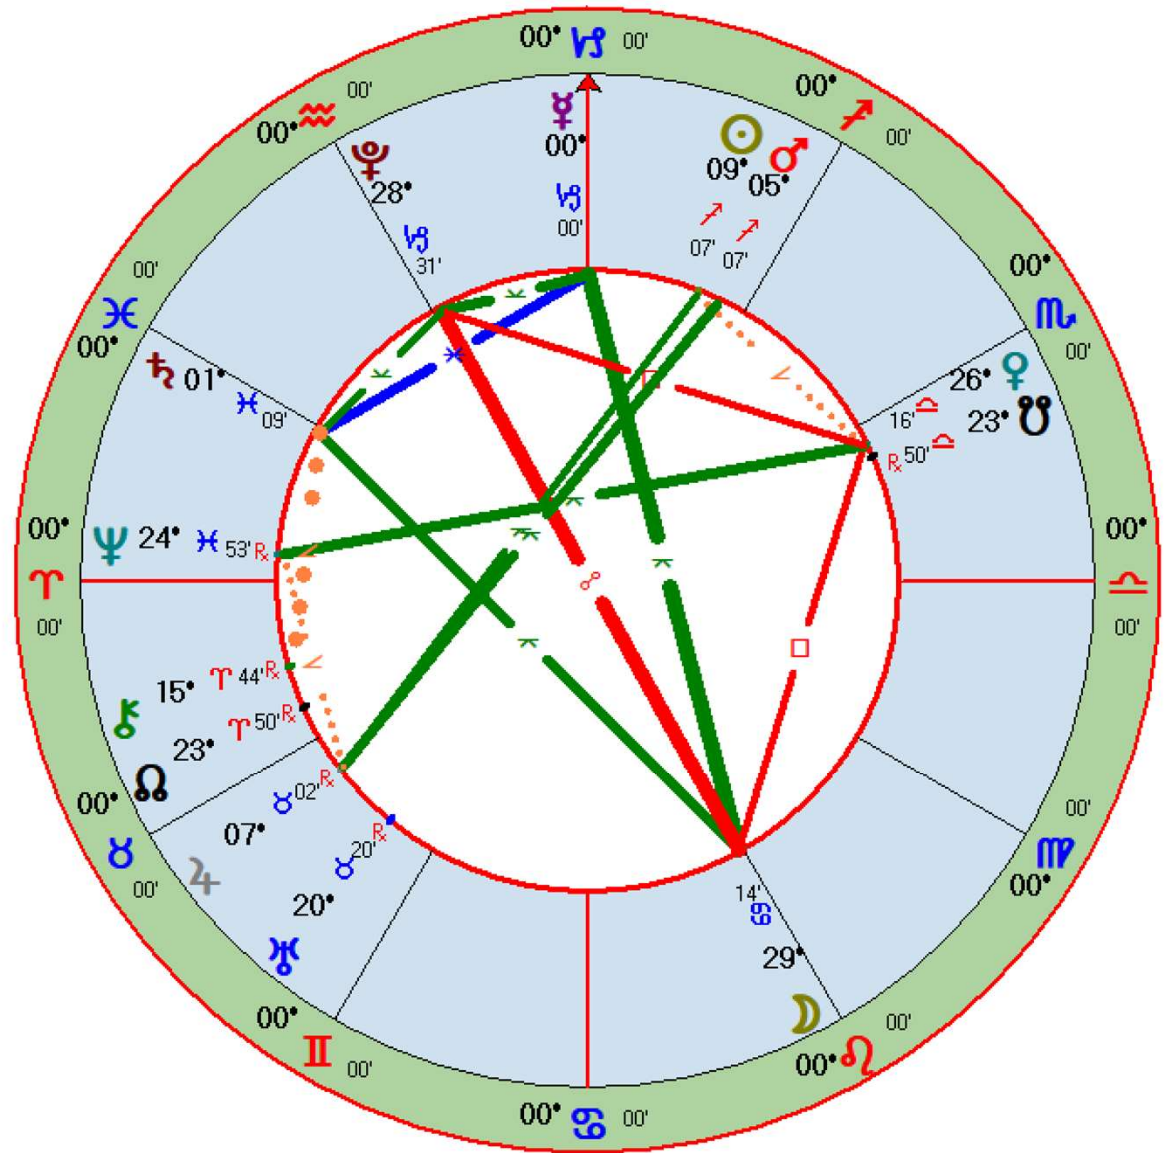

SHIFTING SANDS

DECEMBER 2023 – JANUARY 2024

Solar Total Eclipse (NM)

Event Chart

Apr 8 2024, Mon
11:20:37 am MST +7:00
Scottsdale, AZ
33°N30'33" 111°W53'54"

*Geocentric
Tropical
0° Aries
True Node*

Solar Eclipse April 8, 2024

Sun/Moon/Chiron exact
conjunction at 19 degrees
Aries 24 minutes

Will this produce
wounding, healing, or
transcendent joy?

The April 8, 2024, Solar Eclipse has the potential to be a tsunami of an eclipse. I've talked in detail in other videos about what the impact of this eclipse could be, and below is a summary of people and places that might be directly affected. Additionally, most of the outer planets will be in approximately the same position that there were at during the October 2023 eclipses when Hamas invaded Israel.

What happens as a result of the April 8, 2024, Solar Eclipse depends on us. Past history favors wounding as an outcome, but we can make different choices in order to make healing and even spiritual transcendence more likely. Furthermore, preparation for a better outcome must begin now. From December 2023 through January 2024, there will be several sign changes and changes from retrograde to direct or vice-versa, and that is why I'm calling this period "shifting sands." Below are some of the signs involved and what their influence may be.

Event of Dec 1 2023

Event Chart

Dec 1 2023, Fri
7:32 am MST +7:00
Scottsdale, AZ
33°N30'33" 111°W53'54"
*Geocentric
Tropical
0° Aries
True Node*

Mercury enters Capricorn

Event of Dec 4 2023

Event Chart

Dec 4 2023, Mon
11:51 am MST +7:00
Scottsdale, AZ
33°N30'33" 111°W53'54"
Geocentric
Tropical
♈ Aries
True Node