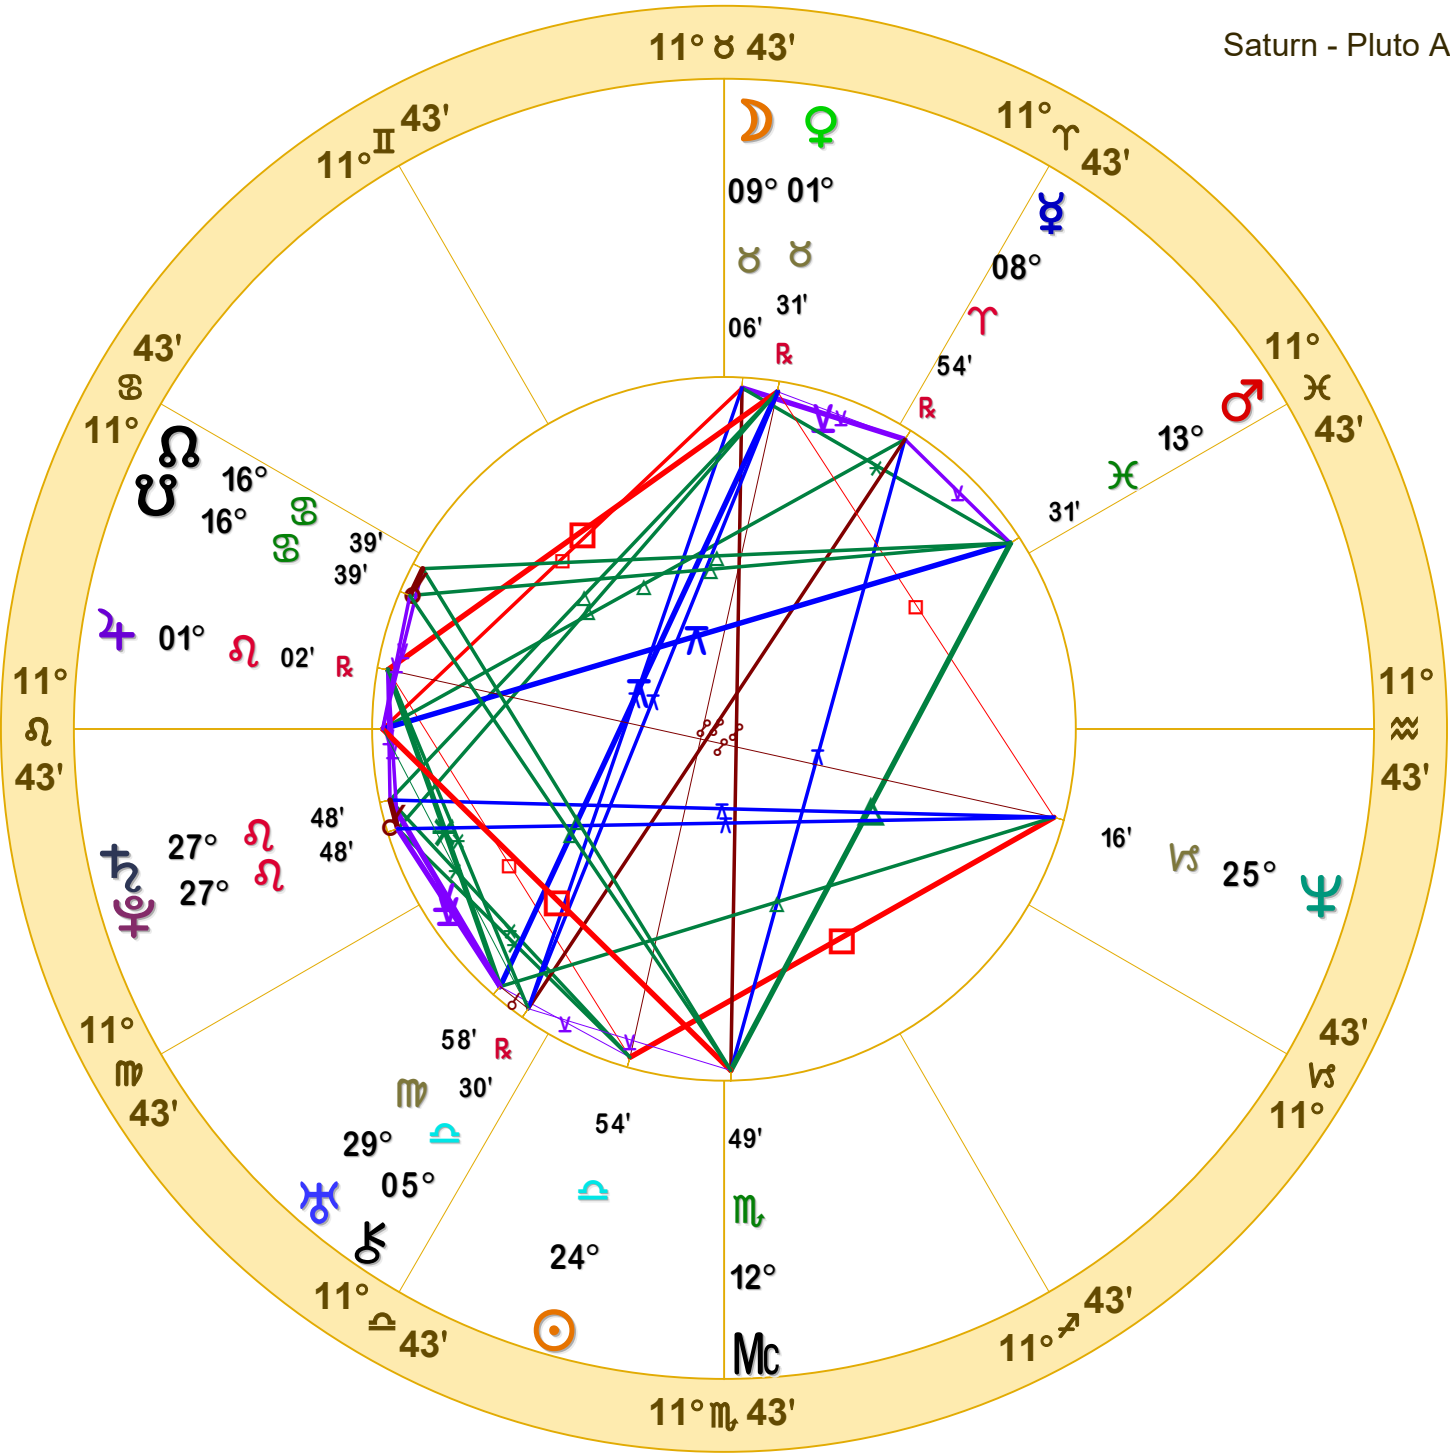

Saturn - Pluto Arc Transform NATAL CHART

Susan Benton

August 19, 1951

5:49 PM

Standard Time

Phoenix, Arizona

33N26'54" 112W04'24"

Time Zone: 7 hours West

Geocentric

Tropical Equal

Doc Benton
The Hanged Man
Scottsdale, AZ 85255