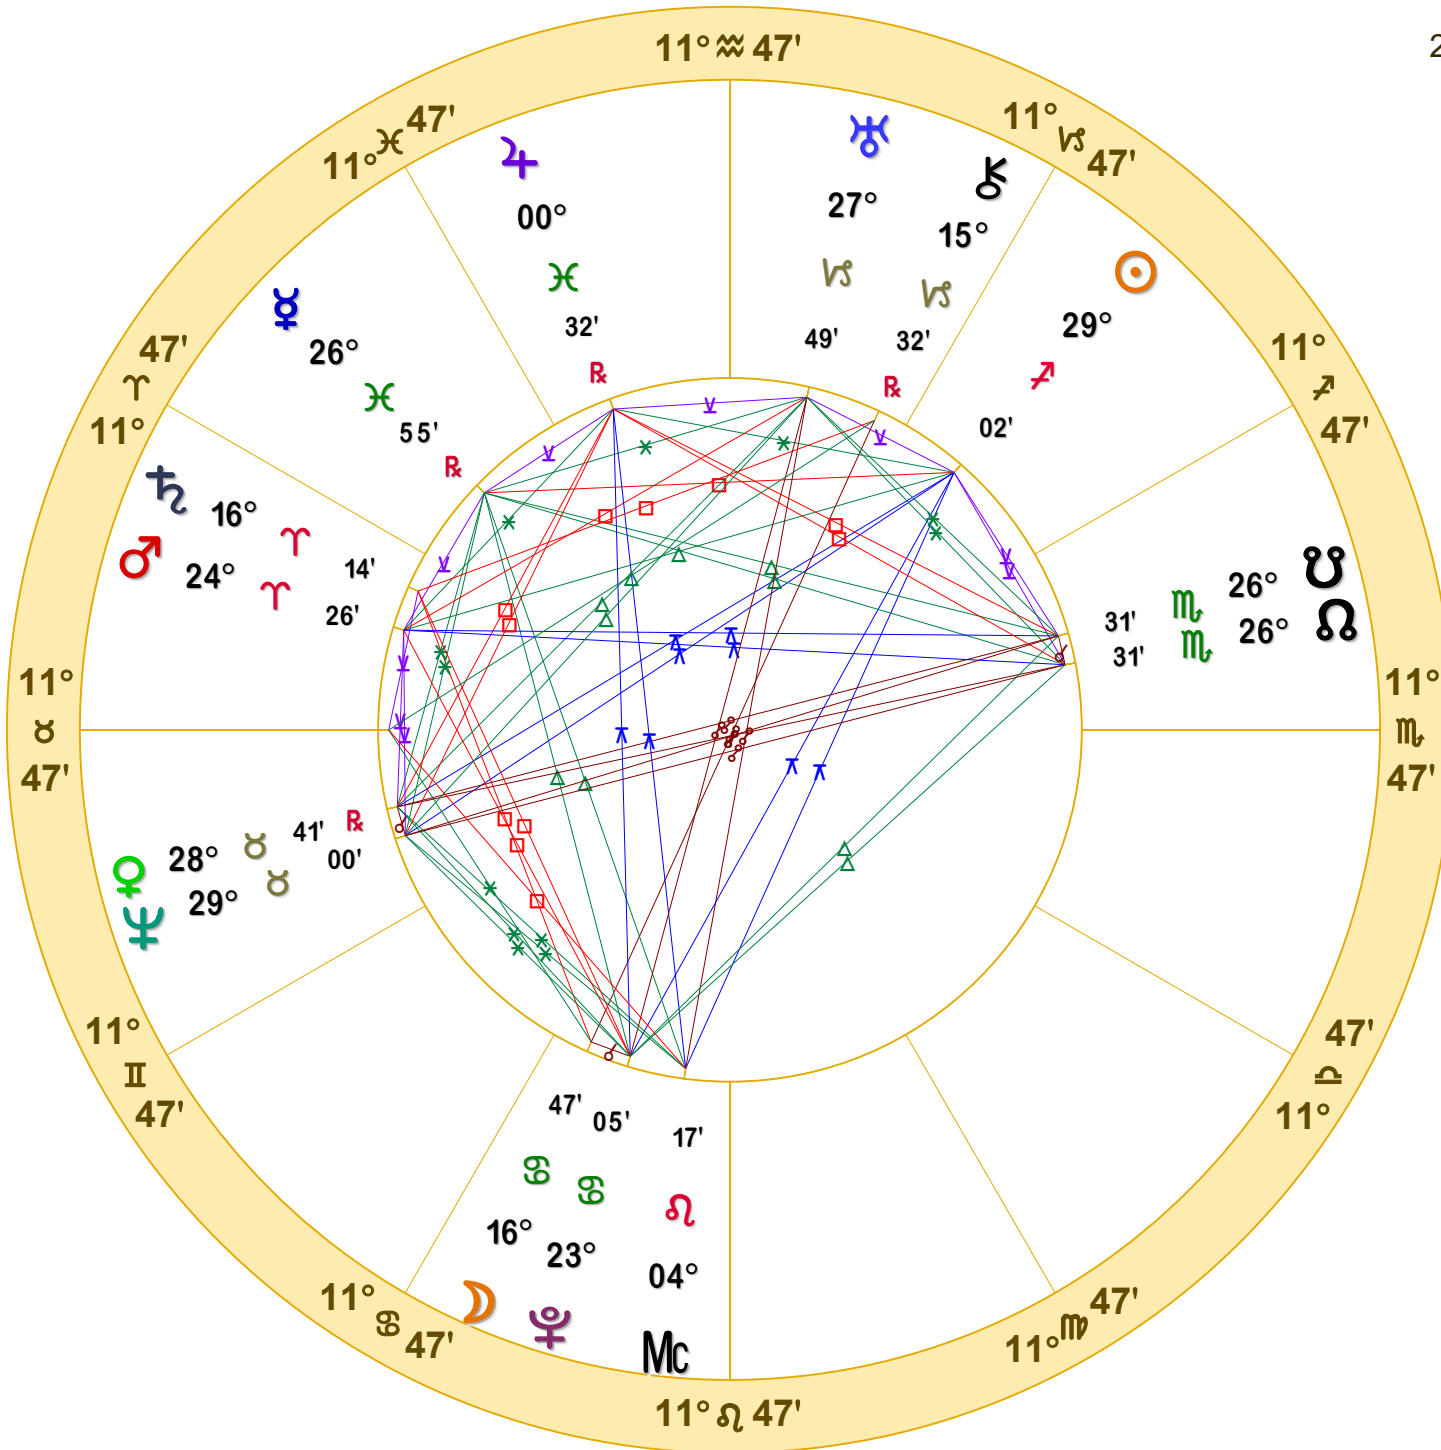

24th Harmonic NATAL CHART

**Susan Benton**

August 19, 1951

5:49 PM

Standard Time

Phoenix, Arizona

33N26'54" 112W04'24"

Time Zone: 7 hours West

Geocentric

Tropical Equal

Doc Benton

The Hanged Man

Scottsdale, AZ 85255