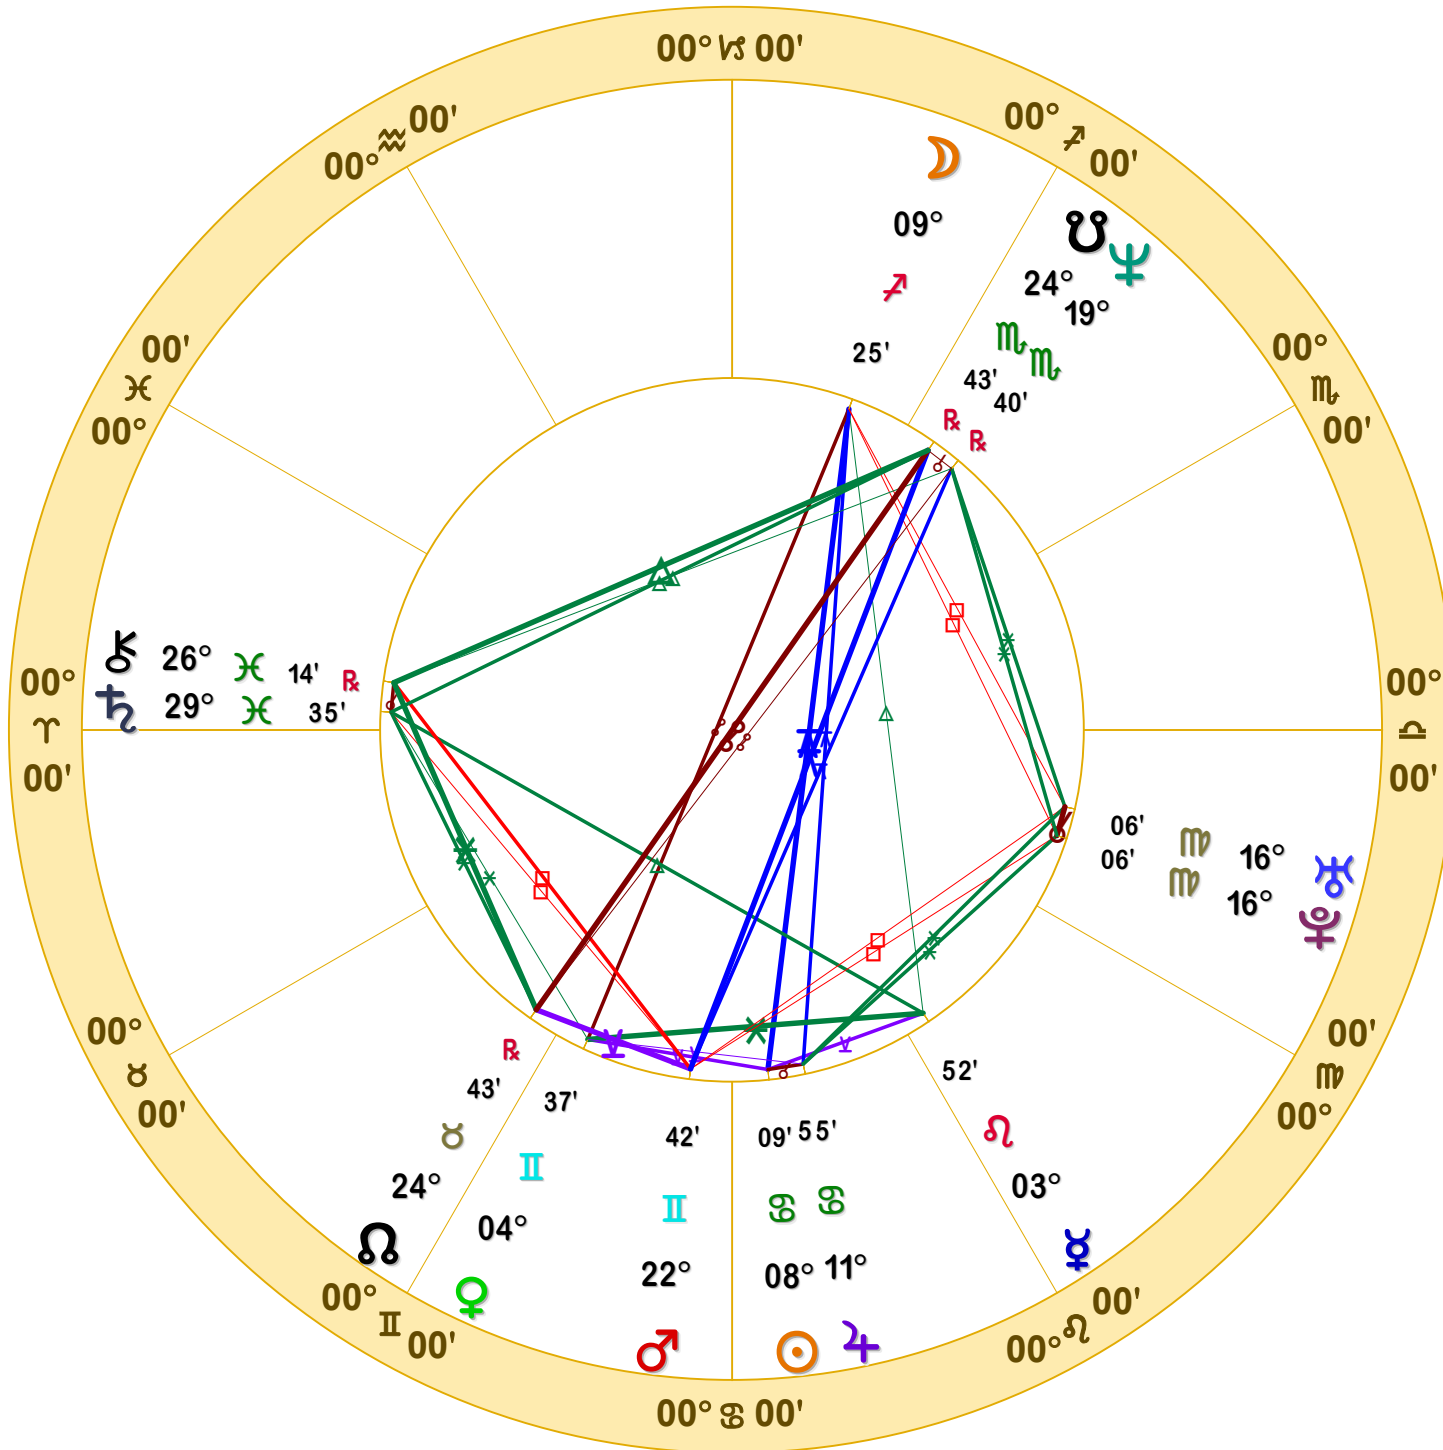

NATAL CHART

**Transits**

June 30, 1966  
 2:40:51 AM  
 Standard Time  
 Scottsdale, Arizona  
 33N30'33" 111W53'54"  
 Time Zone: 7 hours West  
 Geocentric  
 Tropical 0-Aries

Doc Benton  
 The Hanged Man  
 Scottsdale, AZ 85255