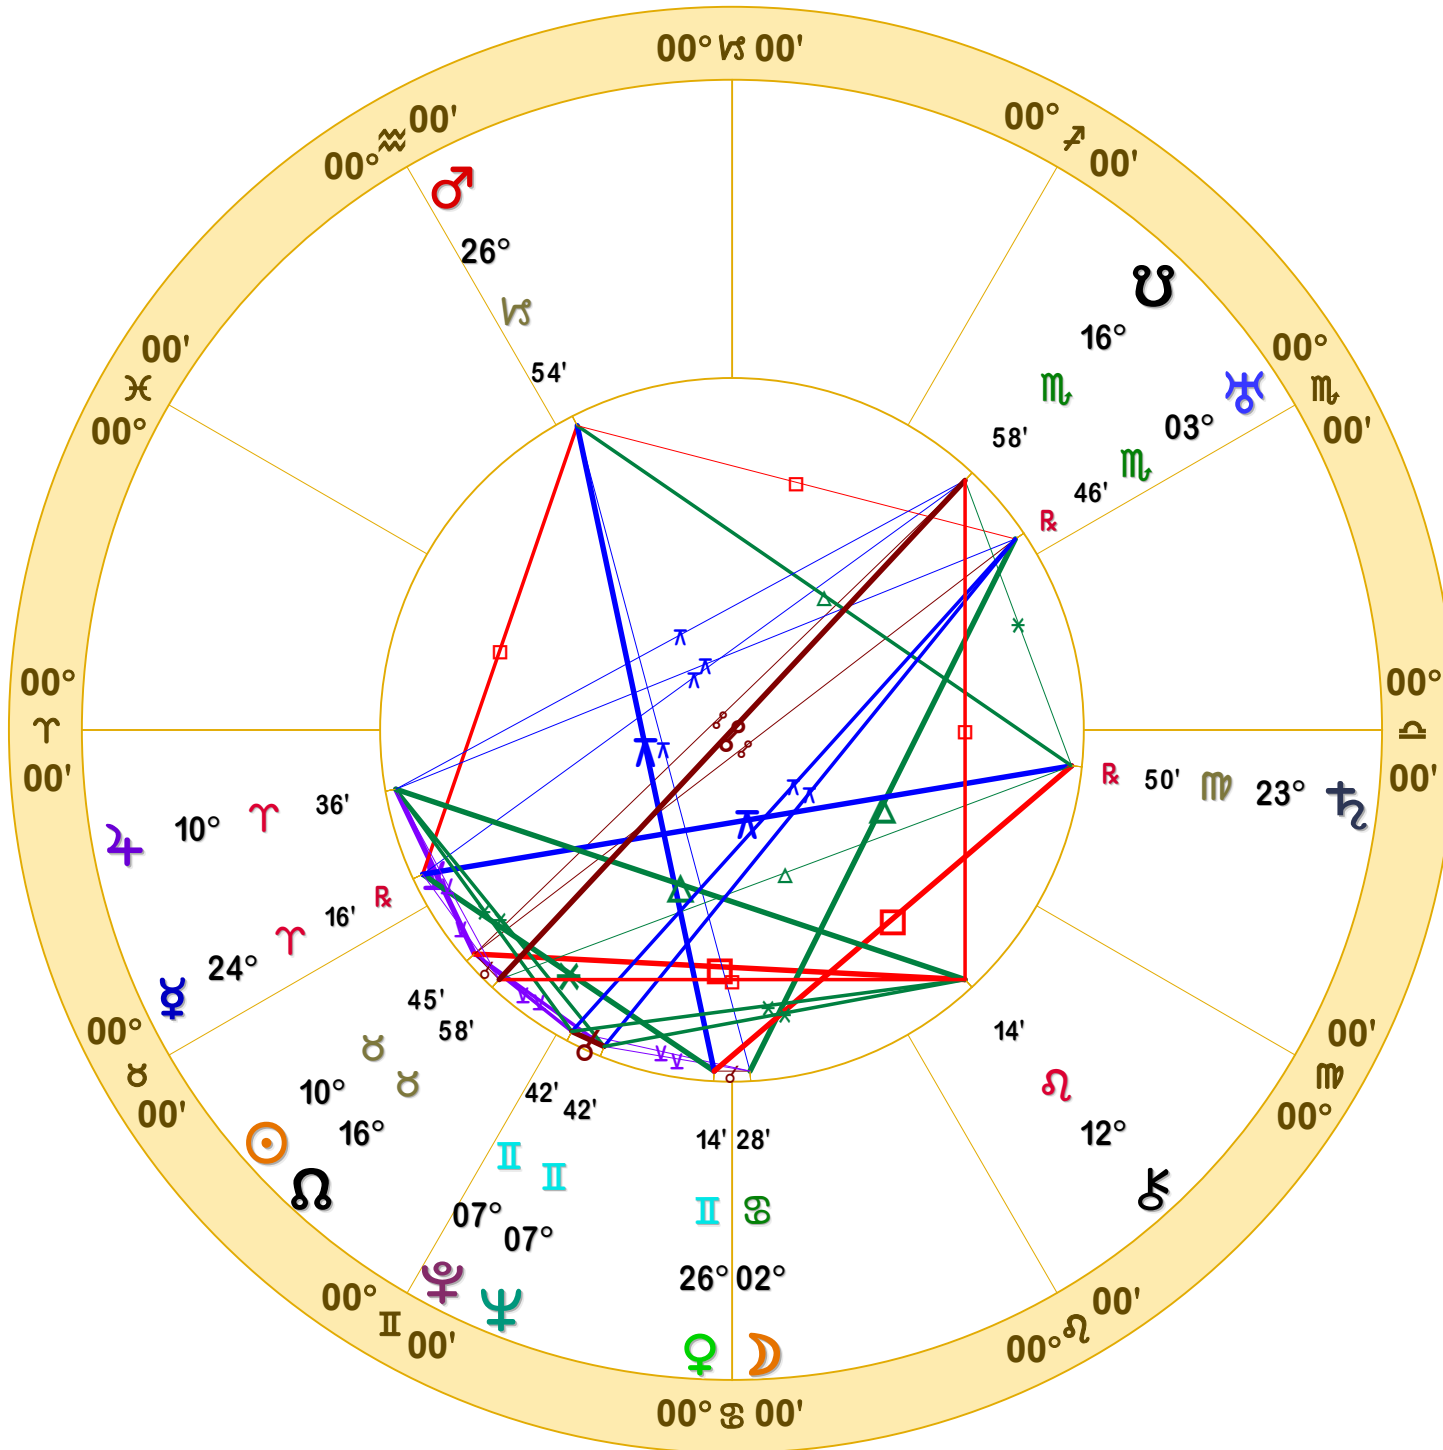

NATAL CHART

**Transits**

April 30, 1892  
 9:27:53 AM  
 Standard Time  
 Scottsdale, Arizona  
 33N30'33" 111W53'54"  
 Time Zone: 7 hours West  
 Geocentric  
 Tropical 0-Aries

Doc Benton  
 The Hanged Man  
 Scottsdale, AZ 85255