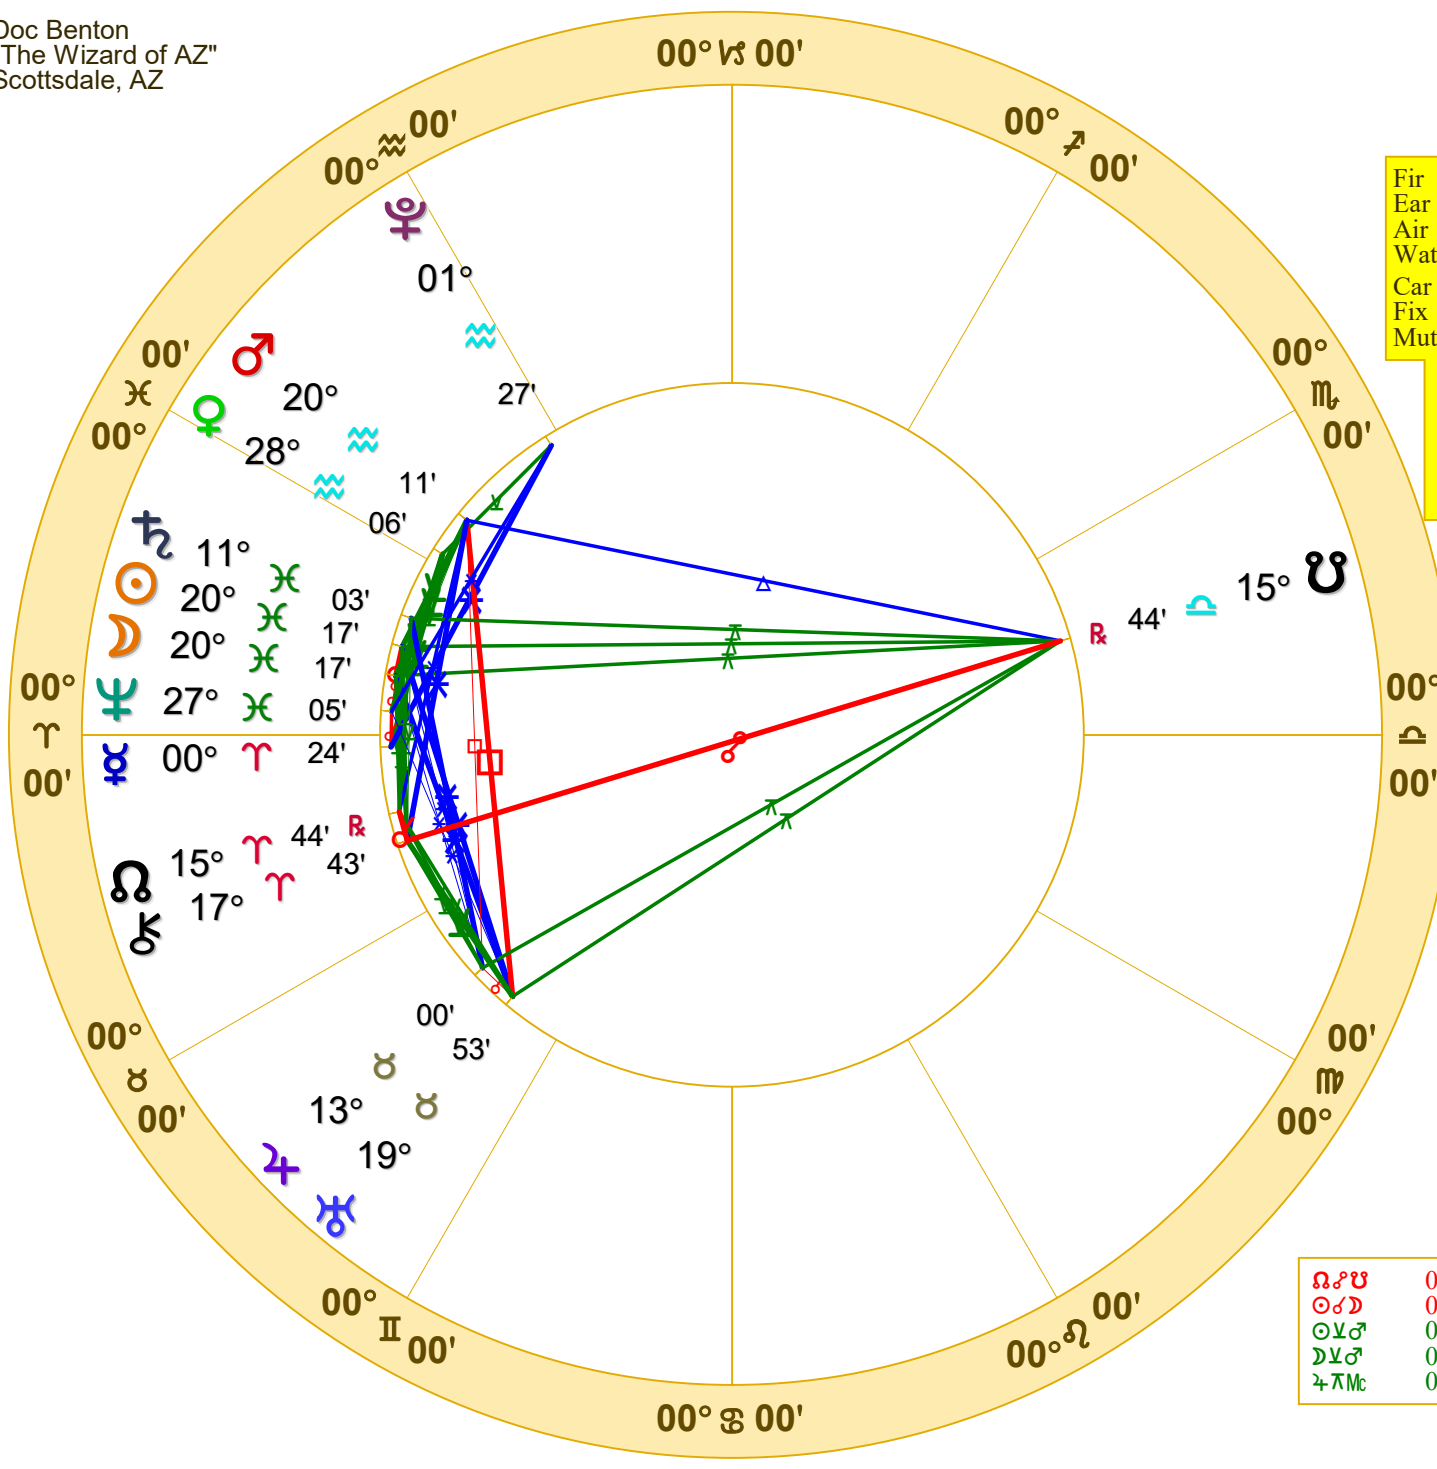

Doc Benton
 "The Wizard of AZ"
 Scottsdale, AZ

New Moon (astrological)

New Moon Mar 10 2024

March 10, 2024
 2:00:12 AM
 Standard Time
 Scottsdale, Arizona
 33N30'33" 111W53'54"
 Time Zone: 7 hours West
 Geocentric
 Tropical 0-Aries

Fir	1	1
Ear	2	0
Air	3	0
Wat	4	0
Car	1	0
Fix	5	0
Mut	4	1
	P	A
	L	S
	A	C
	N	E
	E	N
	N	D

	Long.	Dwada-samsa	Speed
☉	20° 16' 47"	3 ♋ 21	1 00
☽	20° 16' 47"	3 ♋ 21	15 15
☿	0° 17' 24"	4 ♌ 46	1 55
♀	28° 06'	7 ♍ 12	1 14
♂	20° 11'	2 ♎ 17	0 47
♃	13° 00'	5 ♏ 54	0 11
♅	11° 03'	12 ♐ 40	0 07
♁	19° 53'	28 ♑ 32	0 02
♂	27° 05'	25 ♒ 05	0 02
♆	1° 27'	17 ♓ 24	0 01
♁	17° 43'	2 ♋ 39	0 03
♁	15° 44' R	8 ♌ 47	0 02 R
♁	25° 28'	5 ♍ 38	0 53
♁	12° 42'	2 ♎ 24	1 04
♁	15° 44' R	8 ♏ 47	0 02 R

♁♂♃	0°00'a	♂♁♁	0°19's	♂♁♁	1°37'a
☉♂♃	0°00's	☉♂♁	0°24's	♂♁♁	1°39's
☉♂♁	0°05's	♂♂♁	0°24's	♂♂♁	1°56's
♂♂♁	0°05's	♀♂♁	1°01's	♂♂♁	1°59's
♂♁♁	0°17'a	♂♂♁	1°03'a	♂♂♁	1°59's