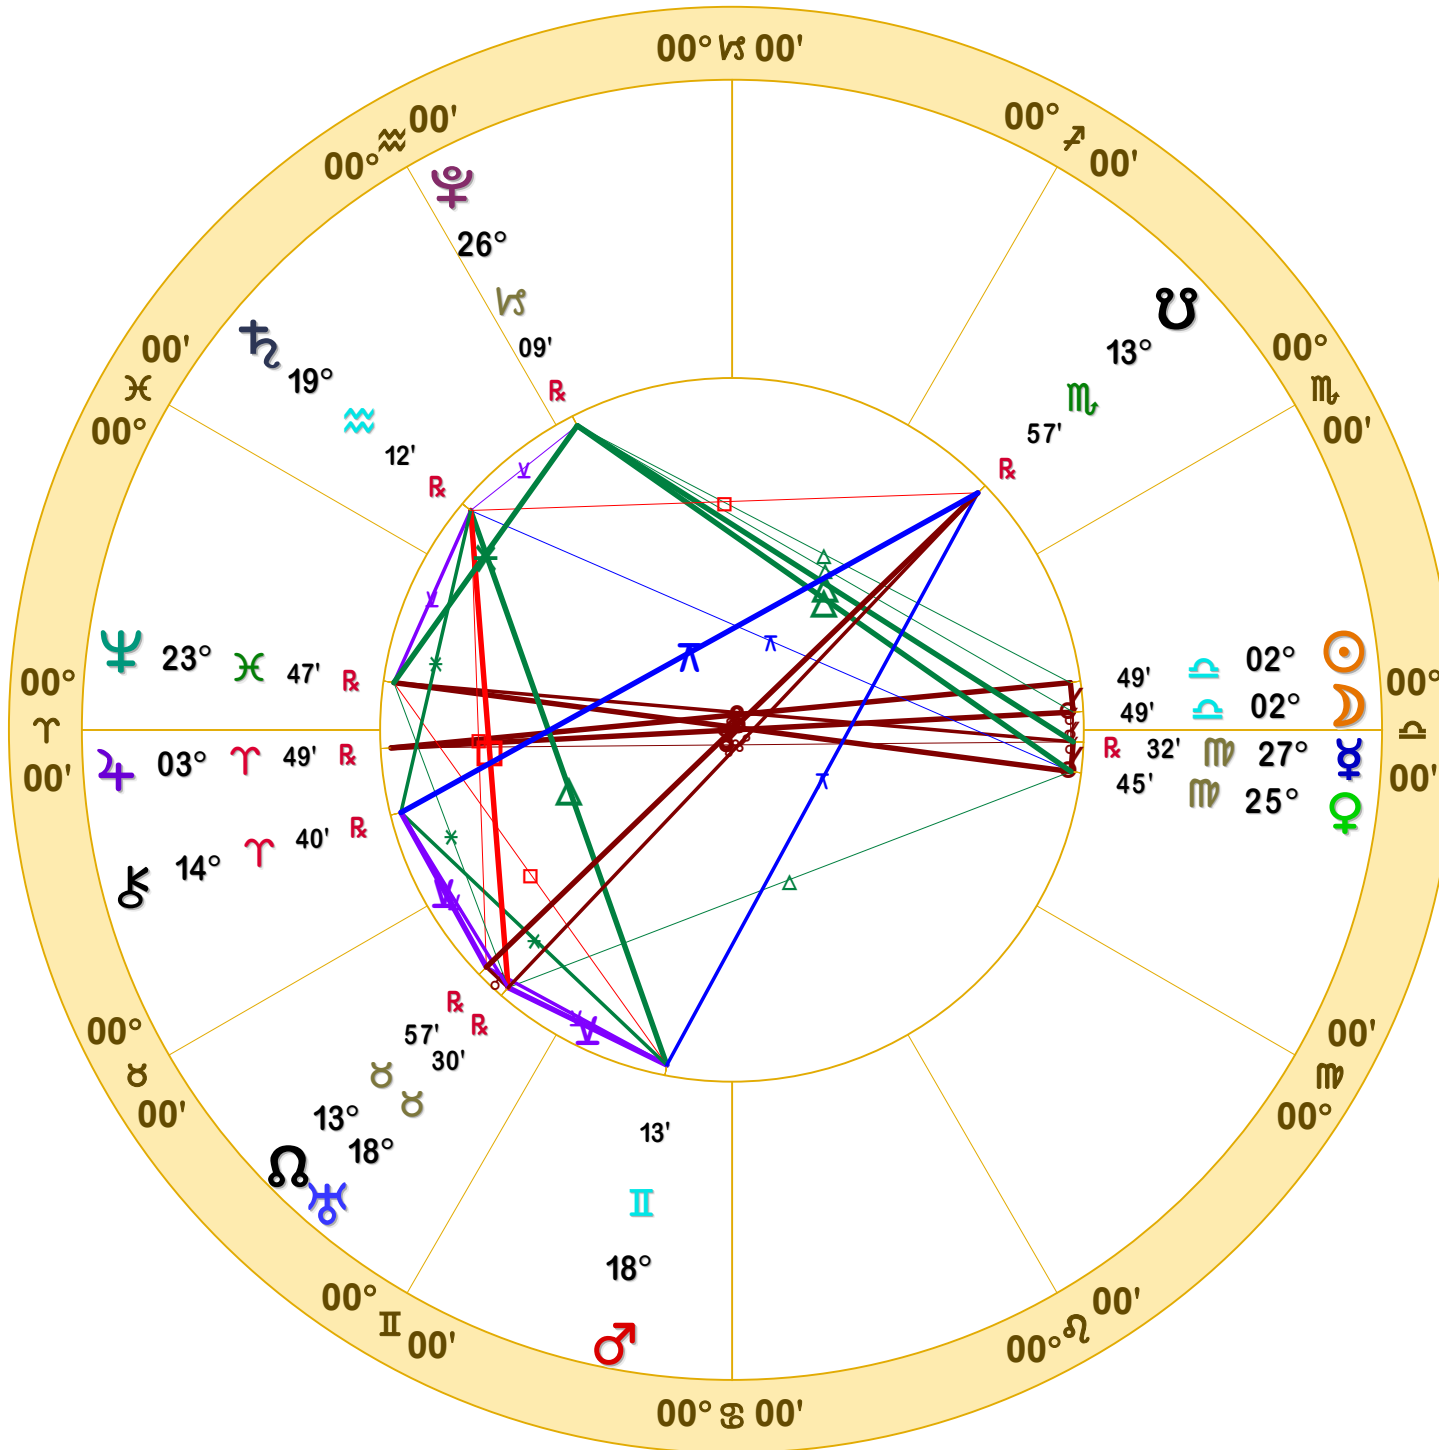

New Moon (astrological)

New Moon Sep 25 2022

September 25, 2022

2:54:22 PM

Standard Time

Scottsdale, Arizona

33N30'33" 111W53'54"

Time Zone: 7 hours West

Geocentric

Tropical 0-Aries

Doc Benton

The Hanged Man

Scottsdale, AZ 85255