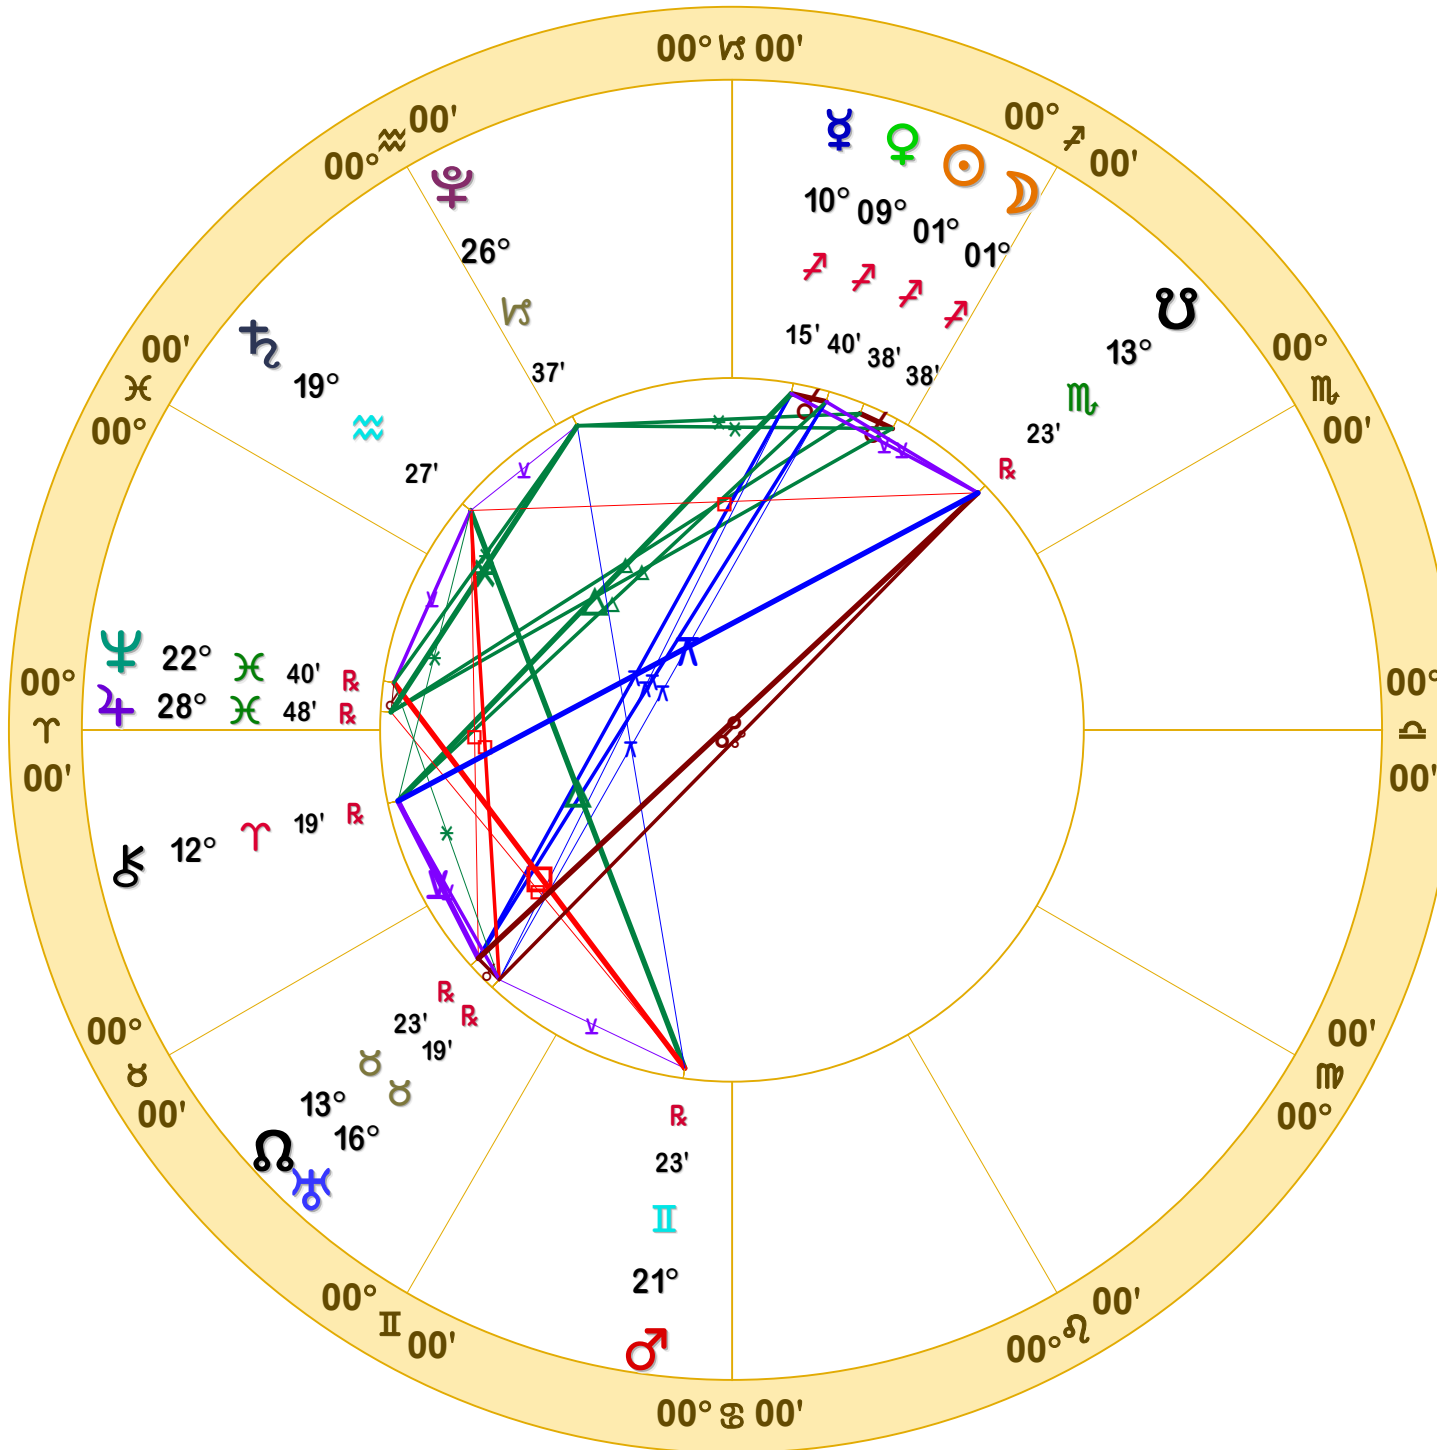

New Moon (astrological)

New Moon Nov 23 2022

November 23, 2022

3:57:01 PM

Standard Time

Scottsdale, Arizona

33N30'33" 111W53'54"

Time Zone: 7 hours West

Geocentric

Tropical 0-Aries

Doc Benton

The Hanged Man

Scottsdale, AZ 85255