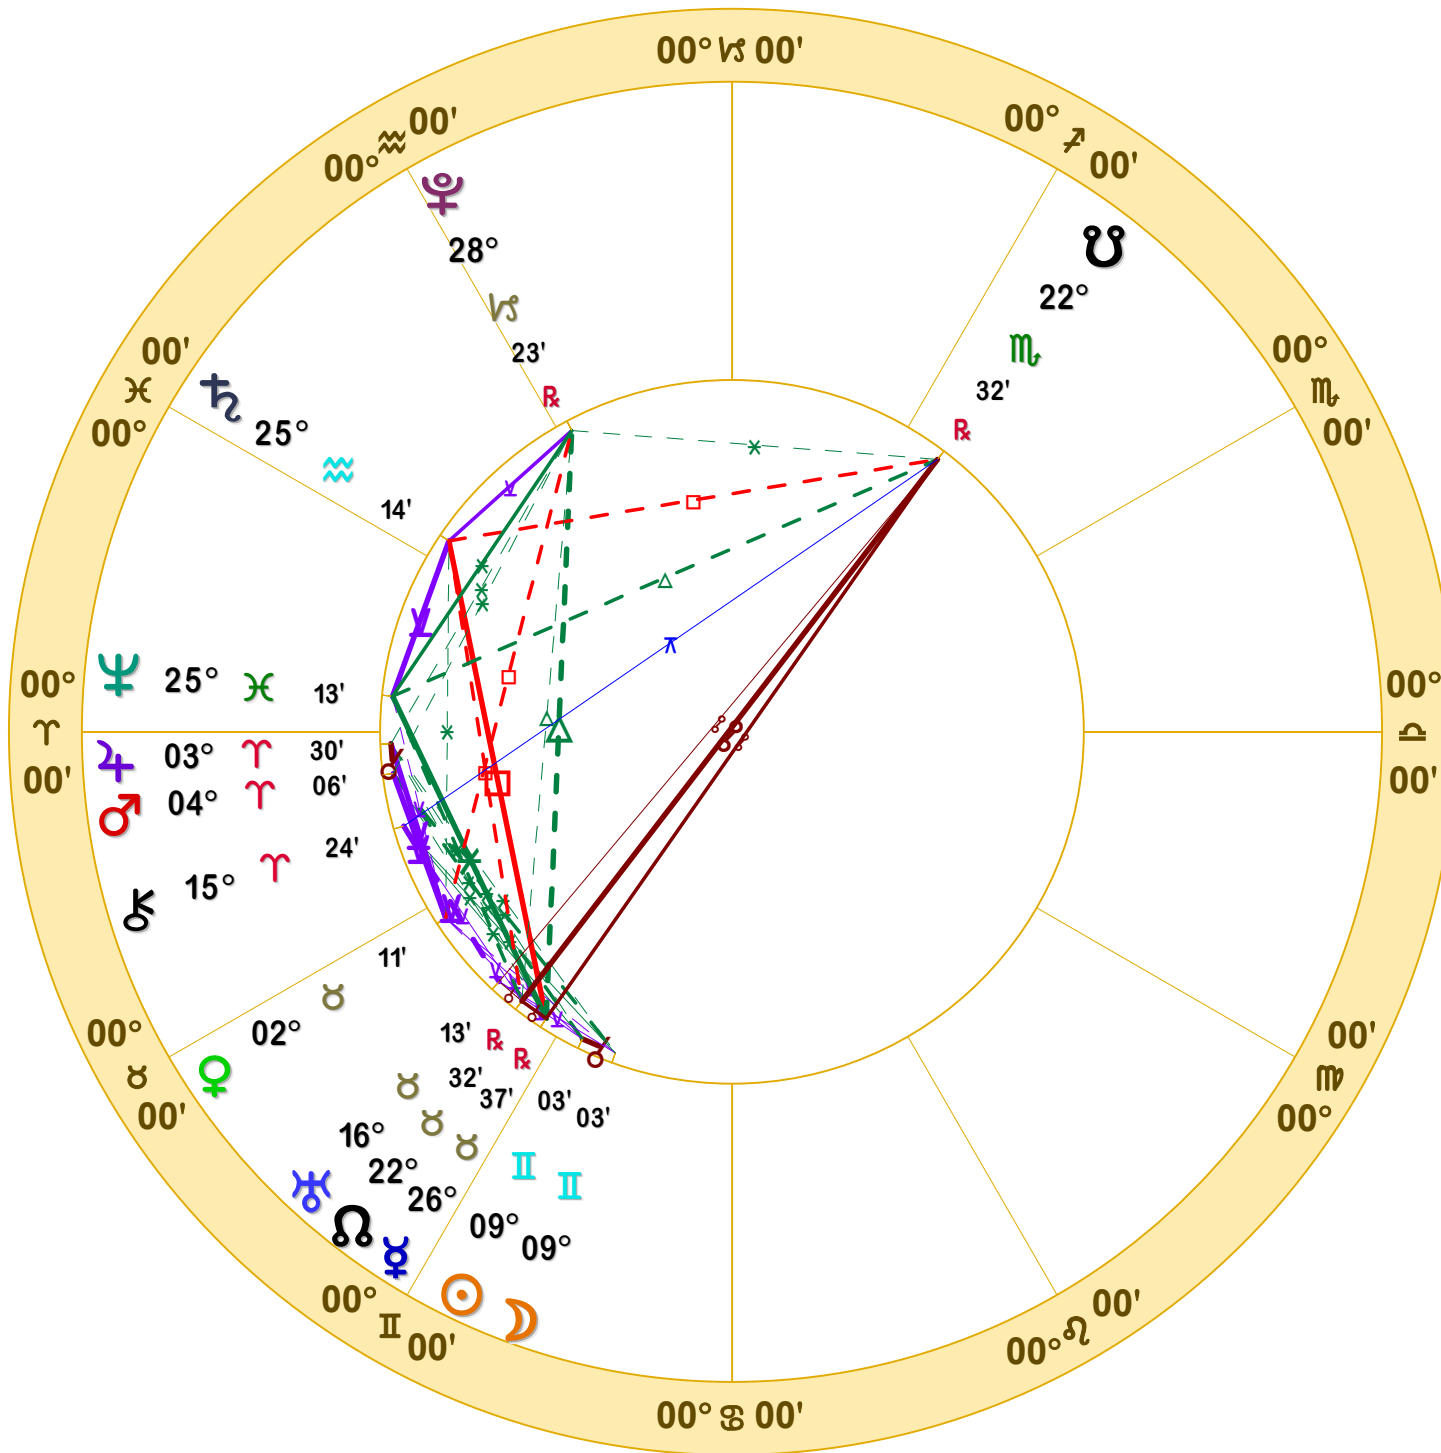

New Moon (astrological)

### New Moon May 30 2022

May 30, 2022  
4:30:06 AM  
Standard Time  
Scottsdale, Arizona  
33N30'33" 111W53'54"  
Time Zone: 7 hours West  
Geocentric  
Tropical 0-Aries

Doc Benton  
The Hanged Man  
Scottsdale, AZ 85255