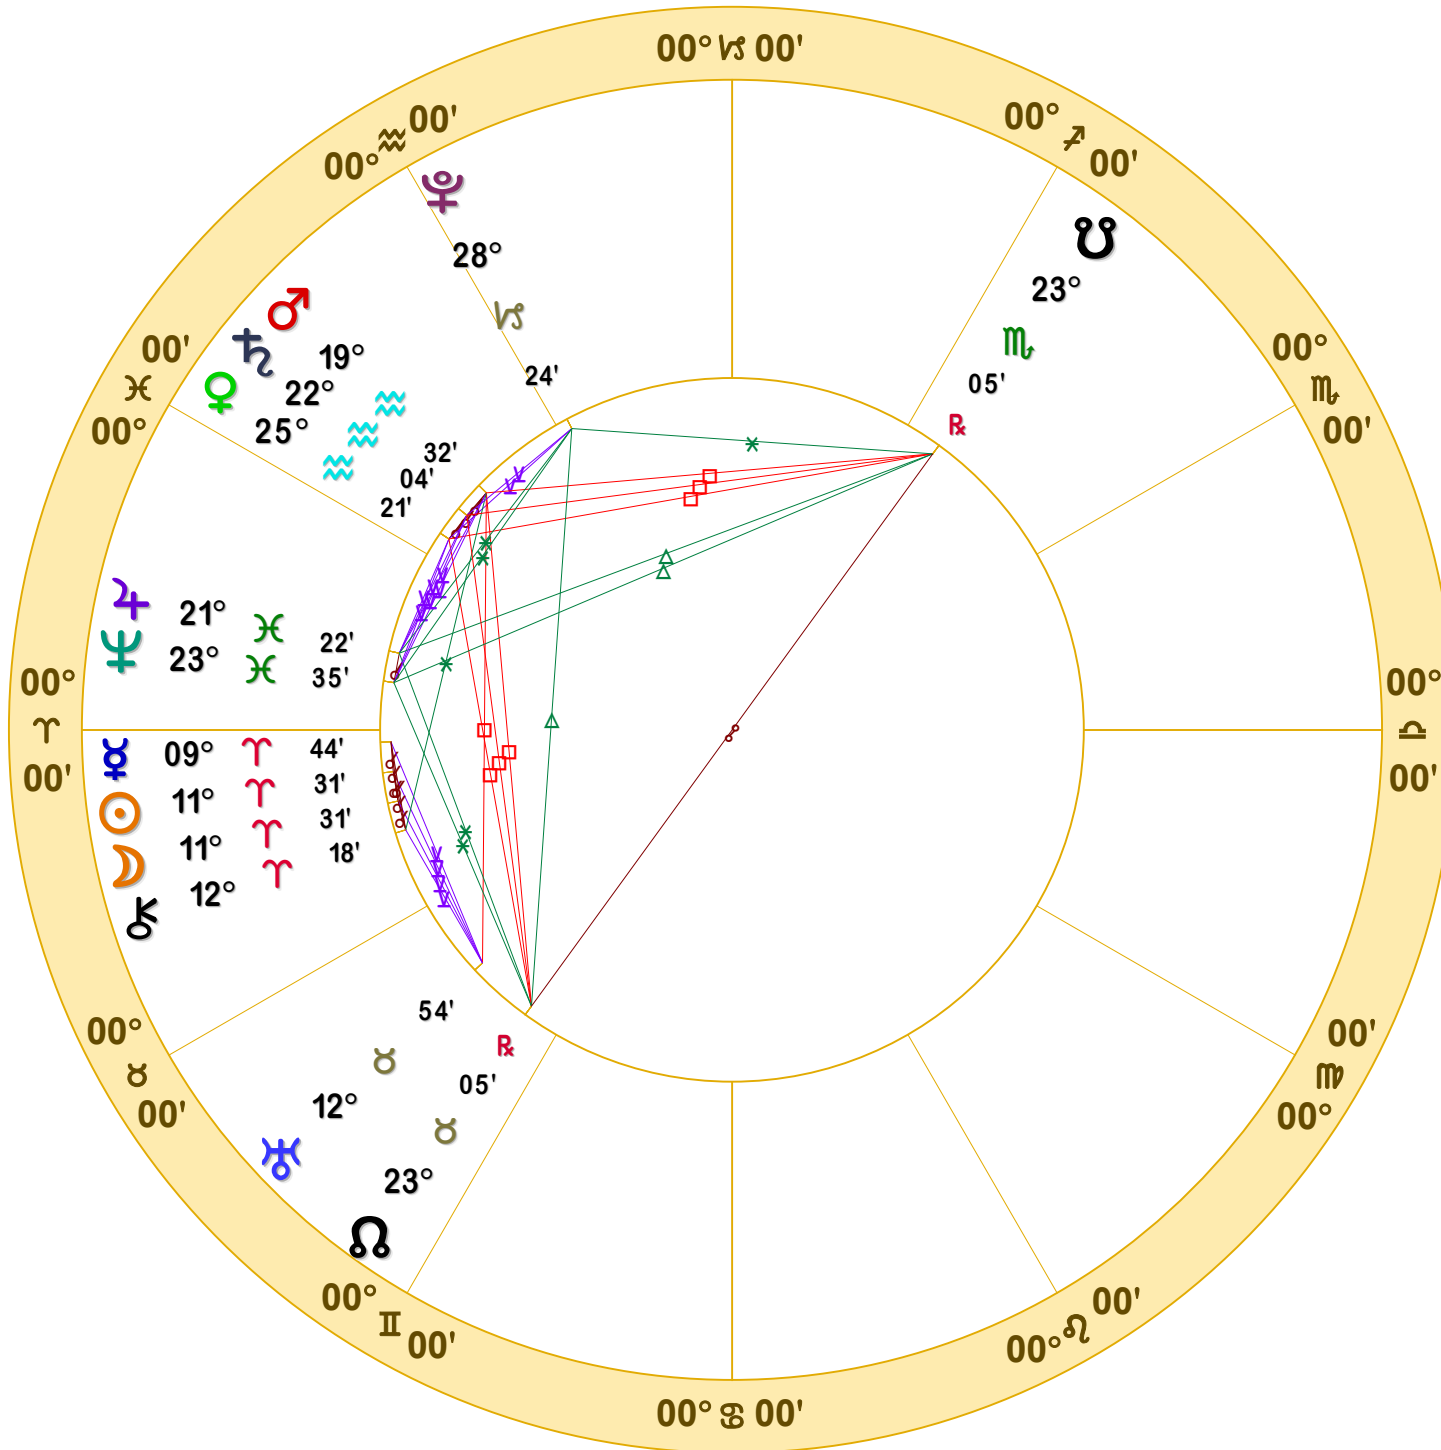

New Moon (astrological)

New Moon Mar 31 2022

March 31, 2022

11:24:14 PM

Standard Time

Scottsdale, Arizona

33N30'33" 111W53'54"

Time Zone: 7 hours West

Geocentric

Tropical 0-Aries

Doc Benton

The Hanged Man

Scottsdale, AZ 85255