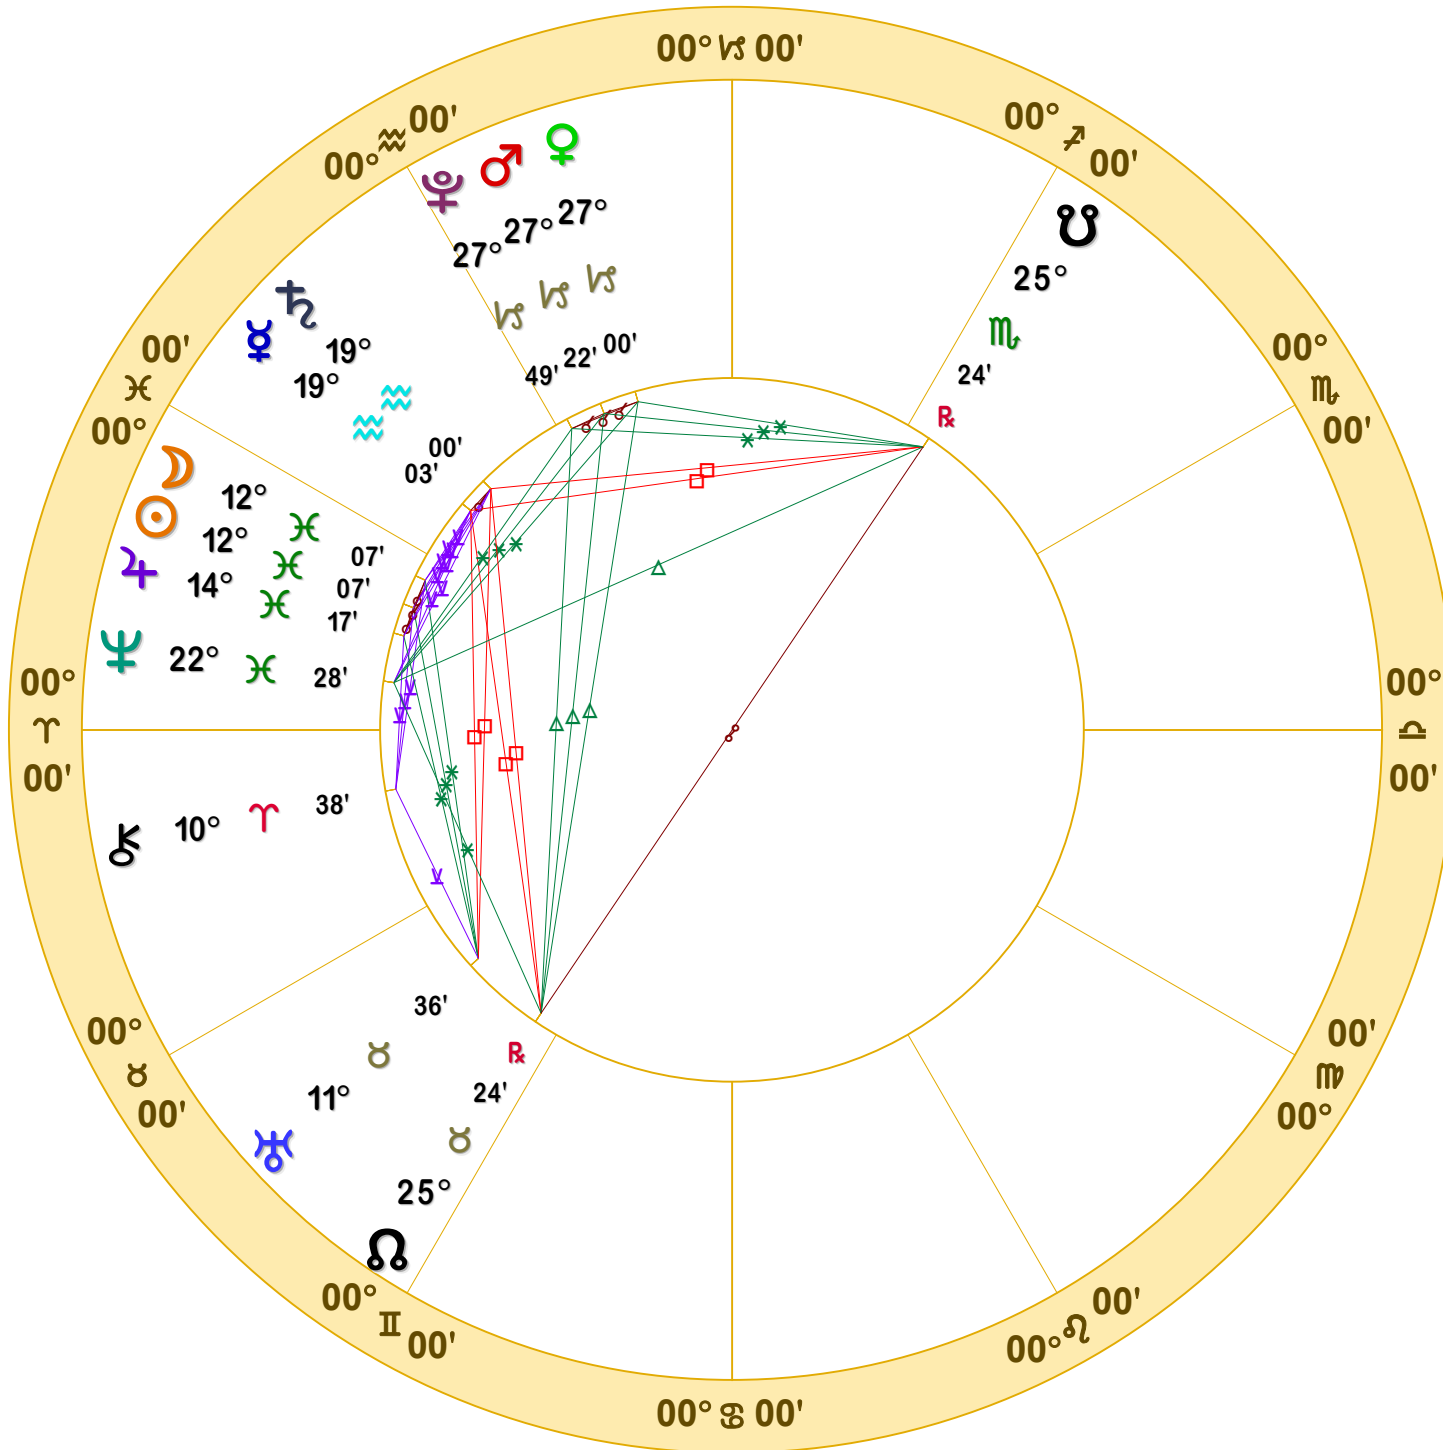

New Moon (astrological)

**New Moon Mar 2 2022**

March 2, 2022

10:34:36 AM

Standard Time

Scottsdale, Arizona

33N30'33" 111W53'54"

Time Zone: 7 hours West

Geocentric

Tropical 0-Aries

Doc Benton

The Hanged Man

Scottsdale, AZ 85255