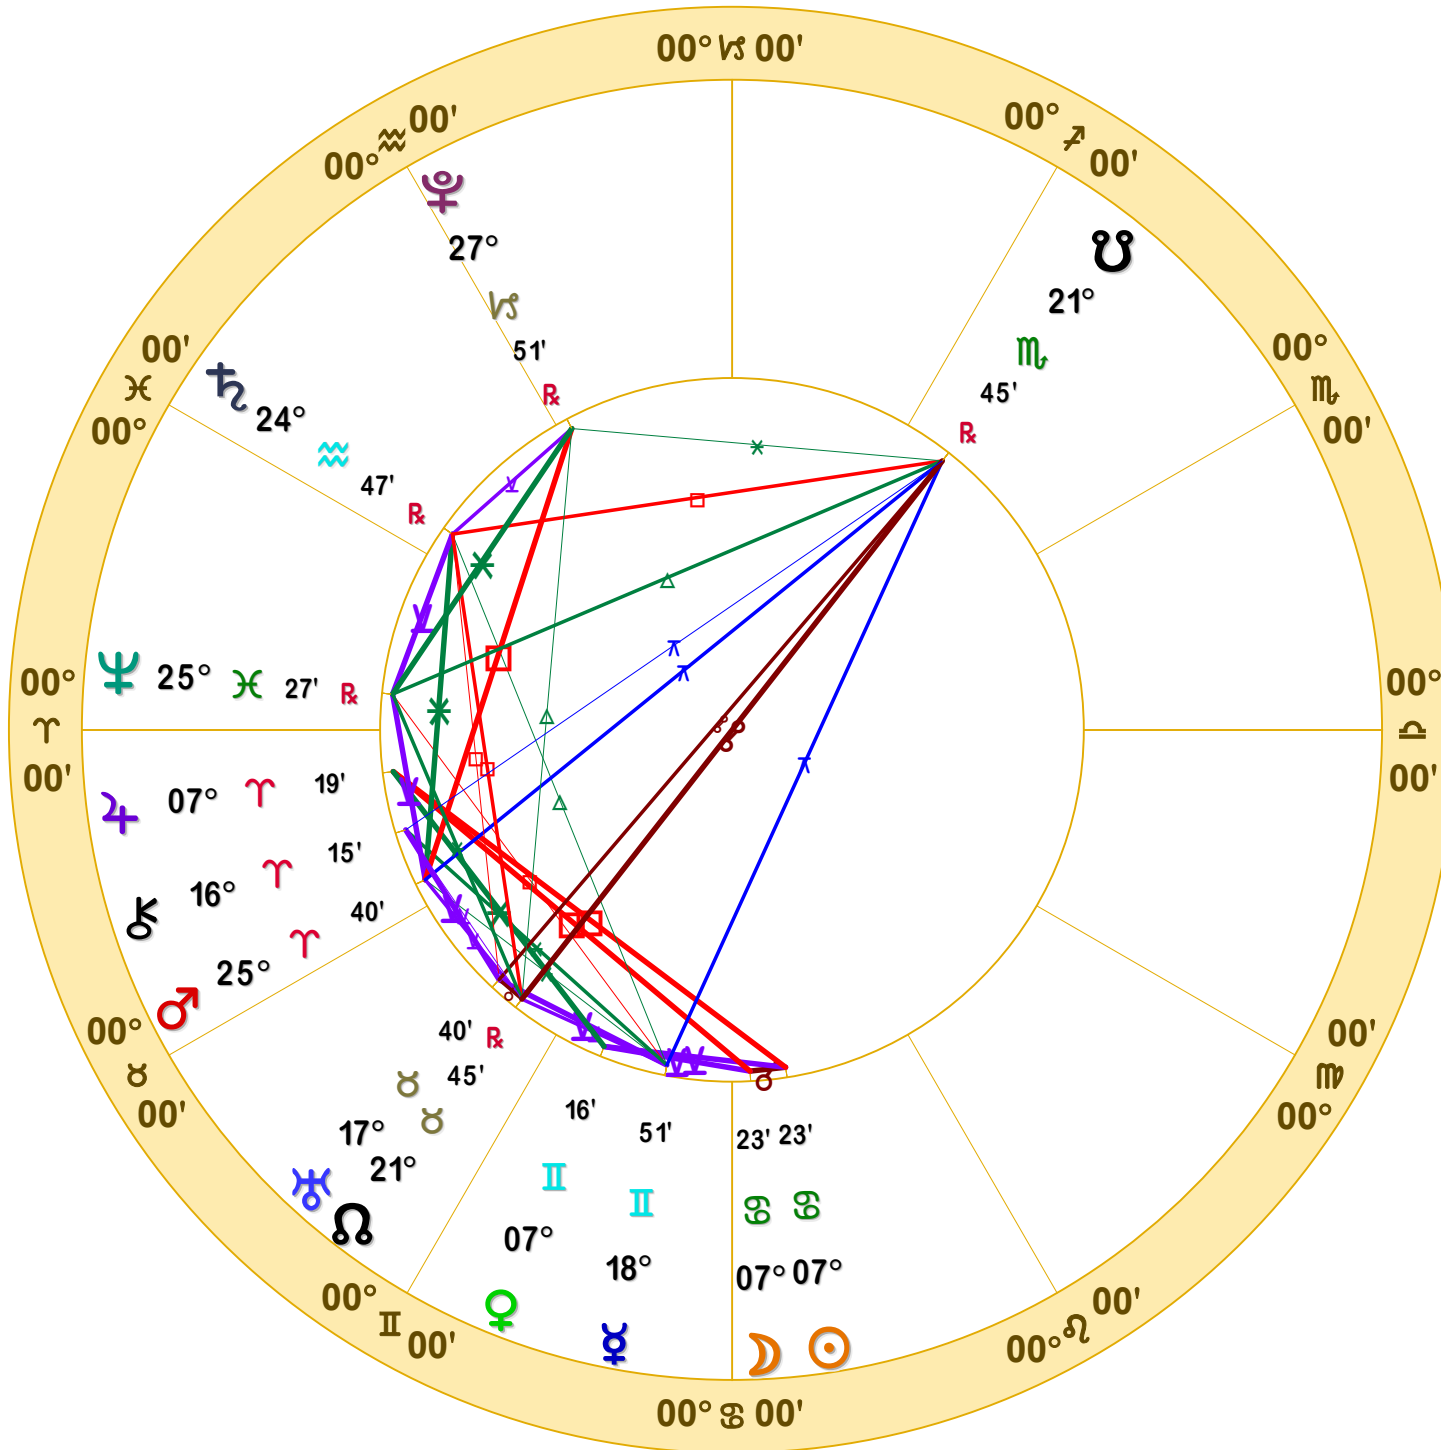

New Moon (astrological)

**New Moon Jun 28 2022**

June 28, 2022

7:52:05 PM

Standard Time

Scottsdale, Arizona

33N30'33" 111W53'54"

Time Zone: 7 hours West

Geocentric

Tropical 0-Aries

Doc Benton

The Hanged Man

Scottsdale, AZ 85255