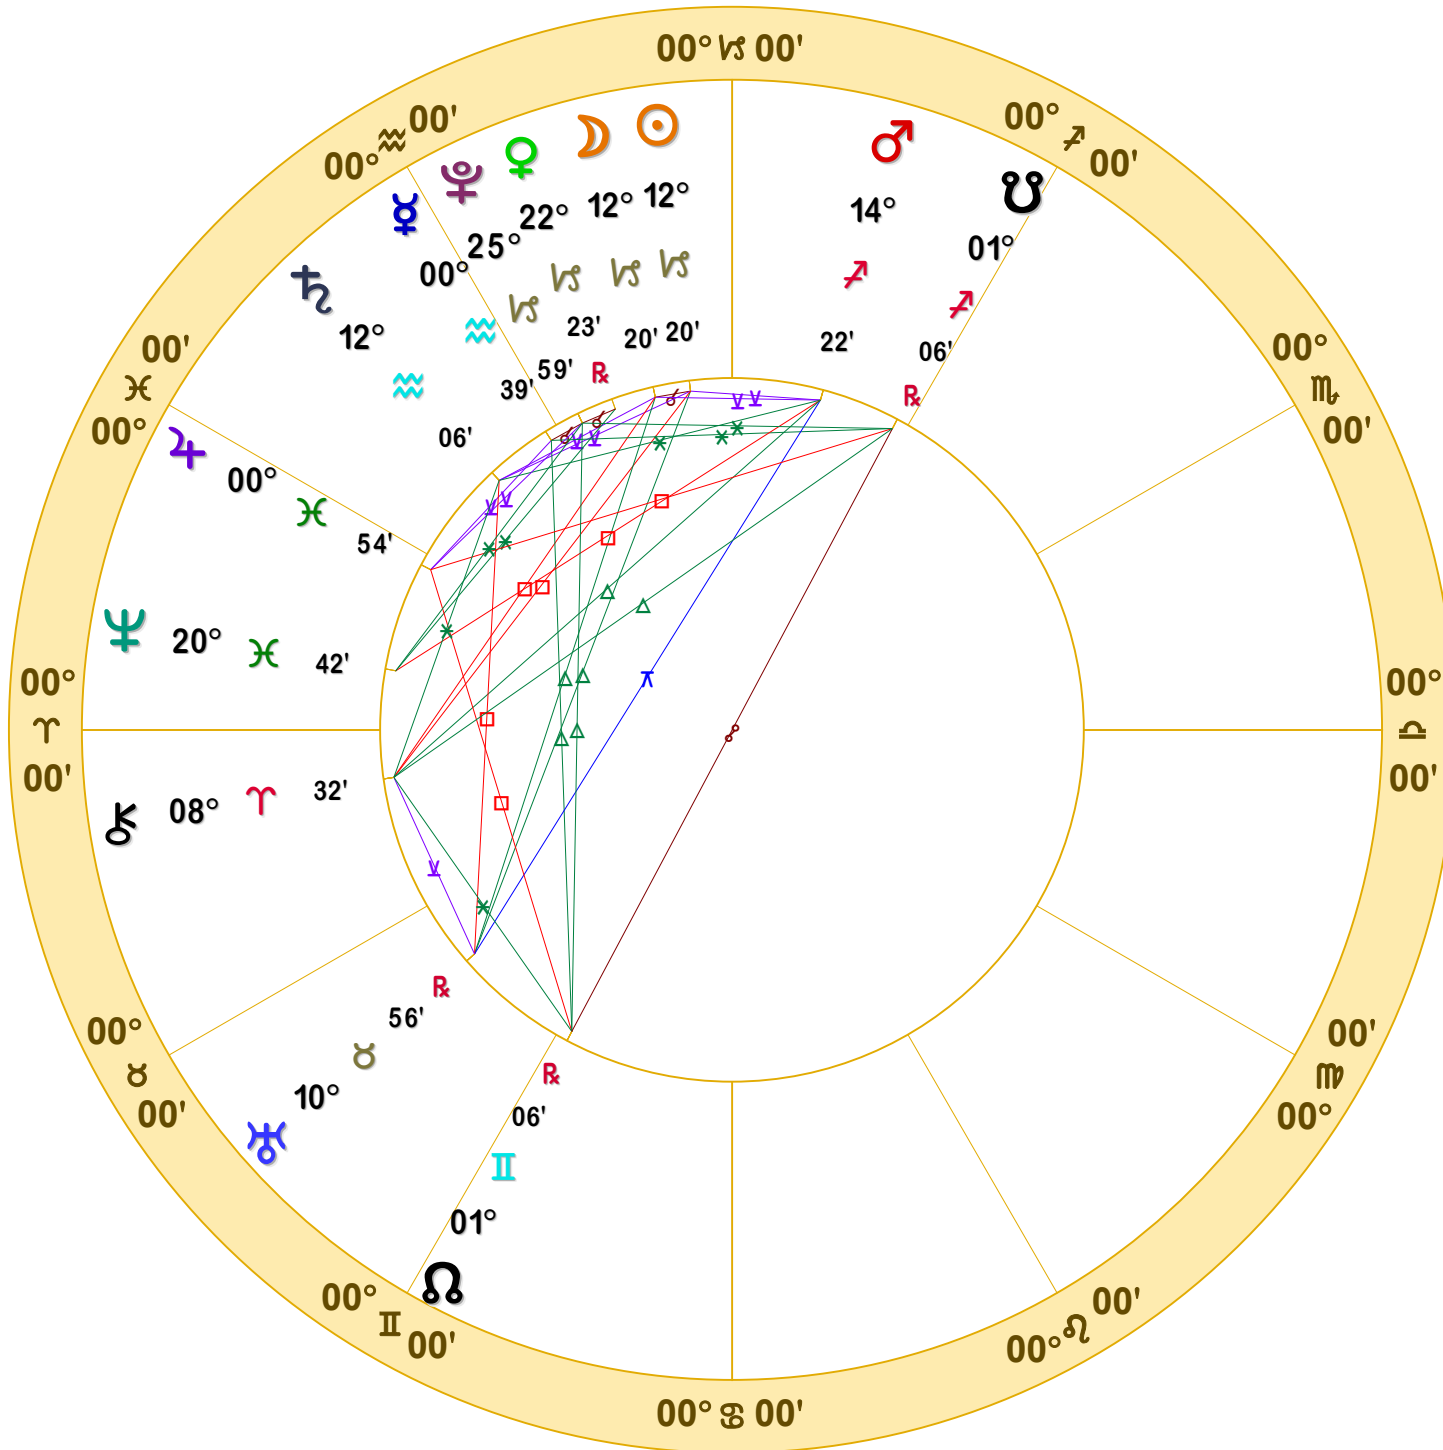

New Moon (astrological)

New Moon Jan 2 2022

January 2, 2022

11:33:20 AM

Standard Time

Scottsdale, Arizona

33N30'33" 111W53'54"

Time Zone: 7 hours West

Geocentric

Tropical 0-Aries

Doc Benton

The Hanged Man

Scottsdale, AZ 85255