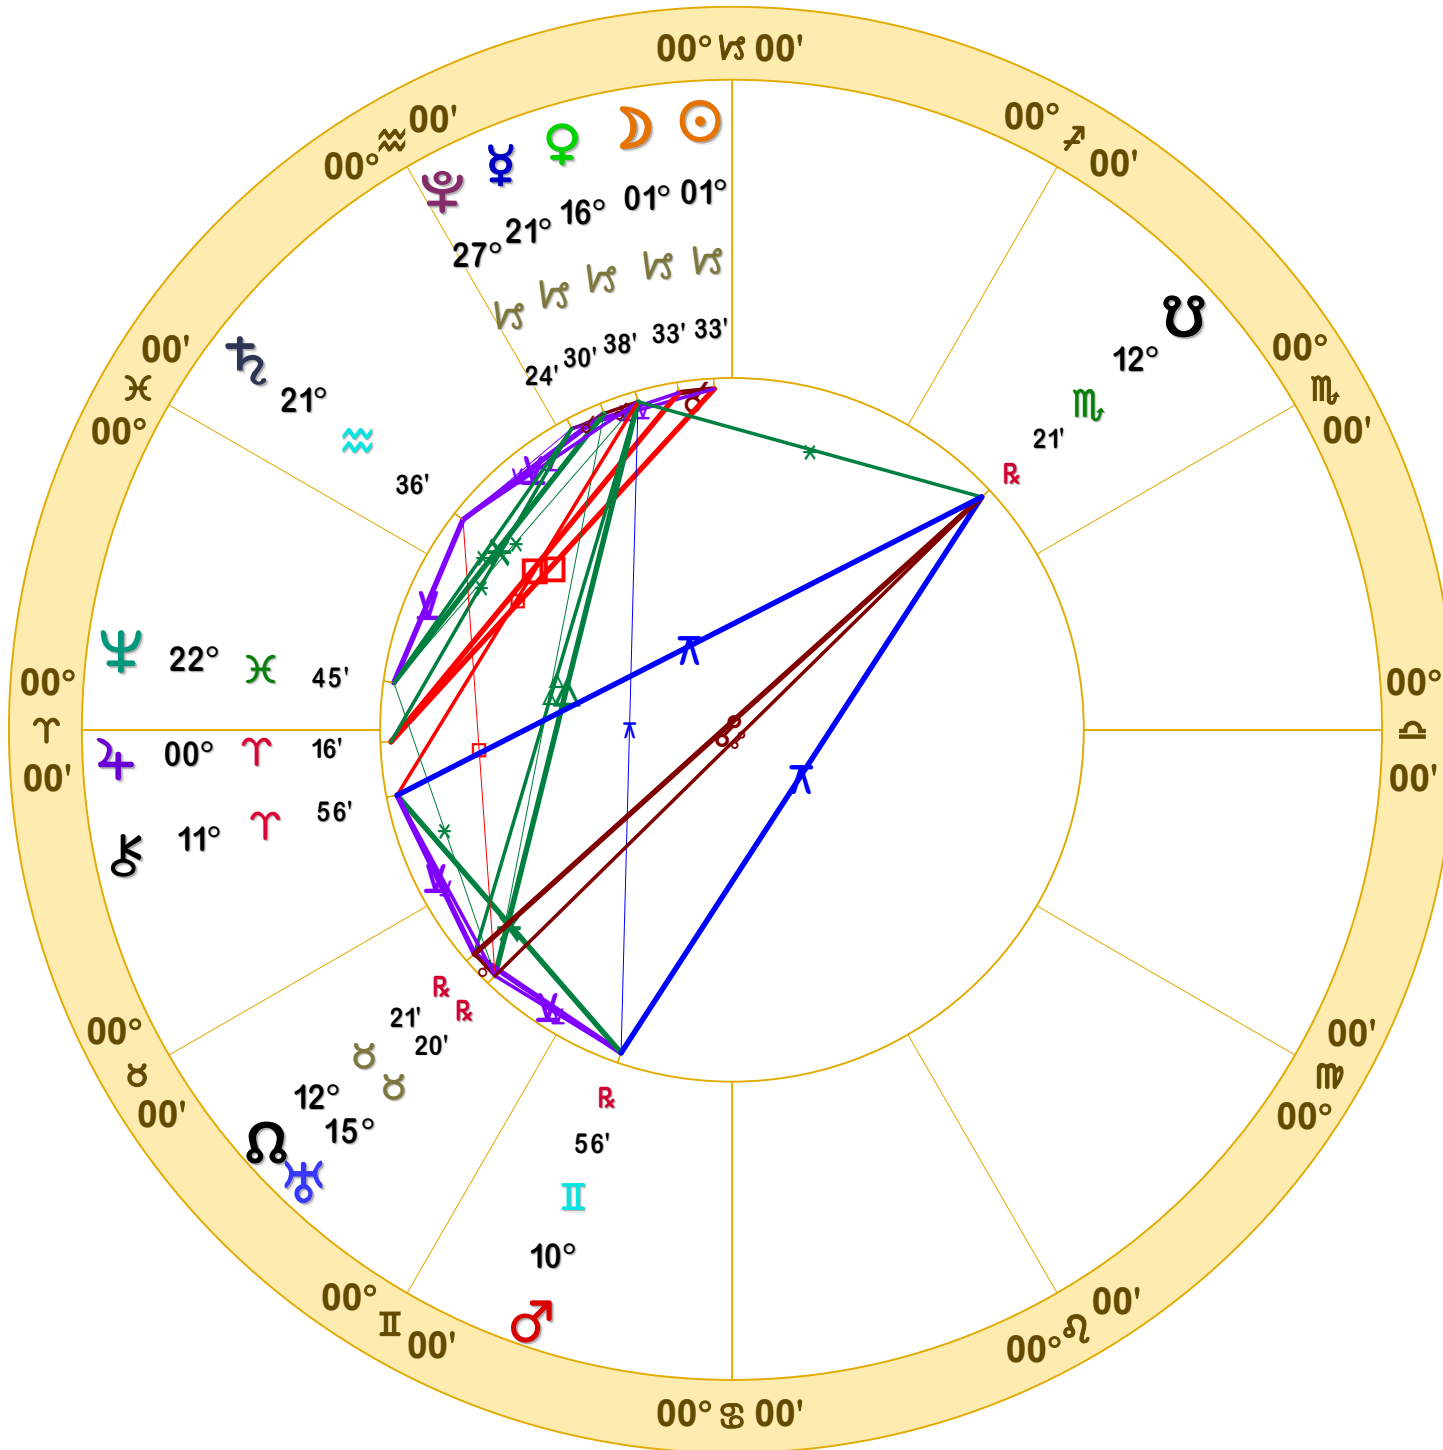

New Moon (astrological)

New Moon Dec 23 2022

December 23, 2022

3:16:41 AM

Standard Time

Scottsdale, Arizona

33N30'33" 111W53'54"

Time Zone: 7 hours West

Geocentric

Tropical 0-Aries

Doc Benton

The Hanged Man

Scottsdale, AZ 85255