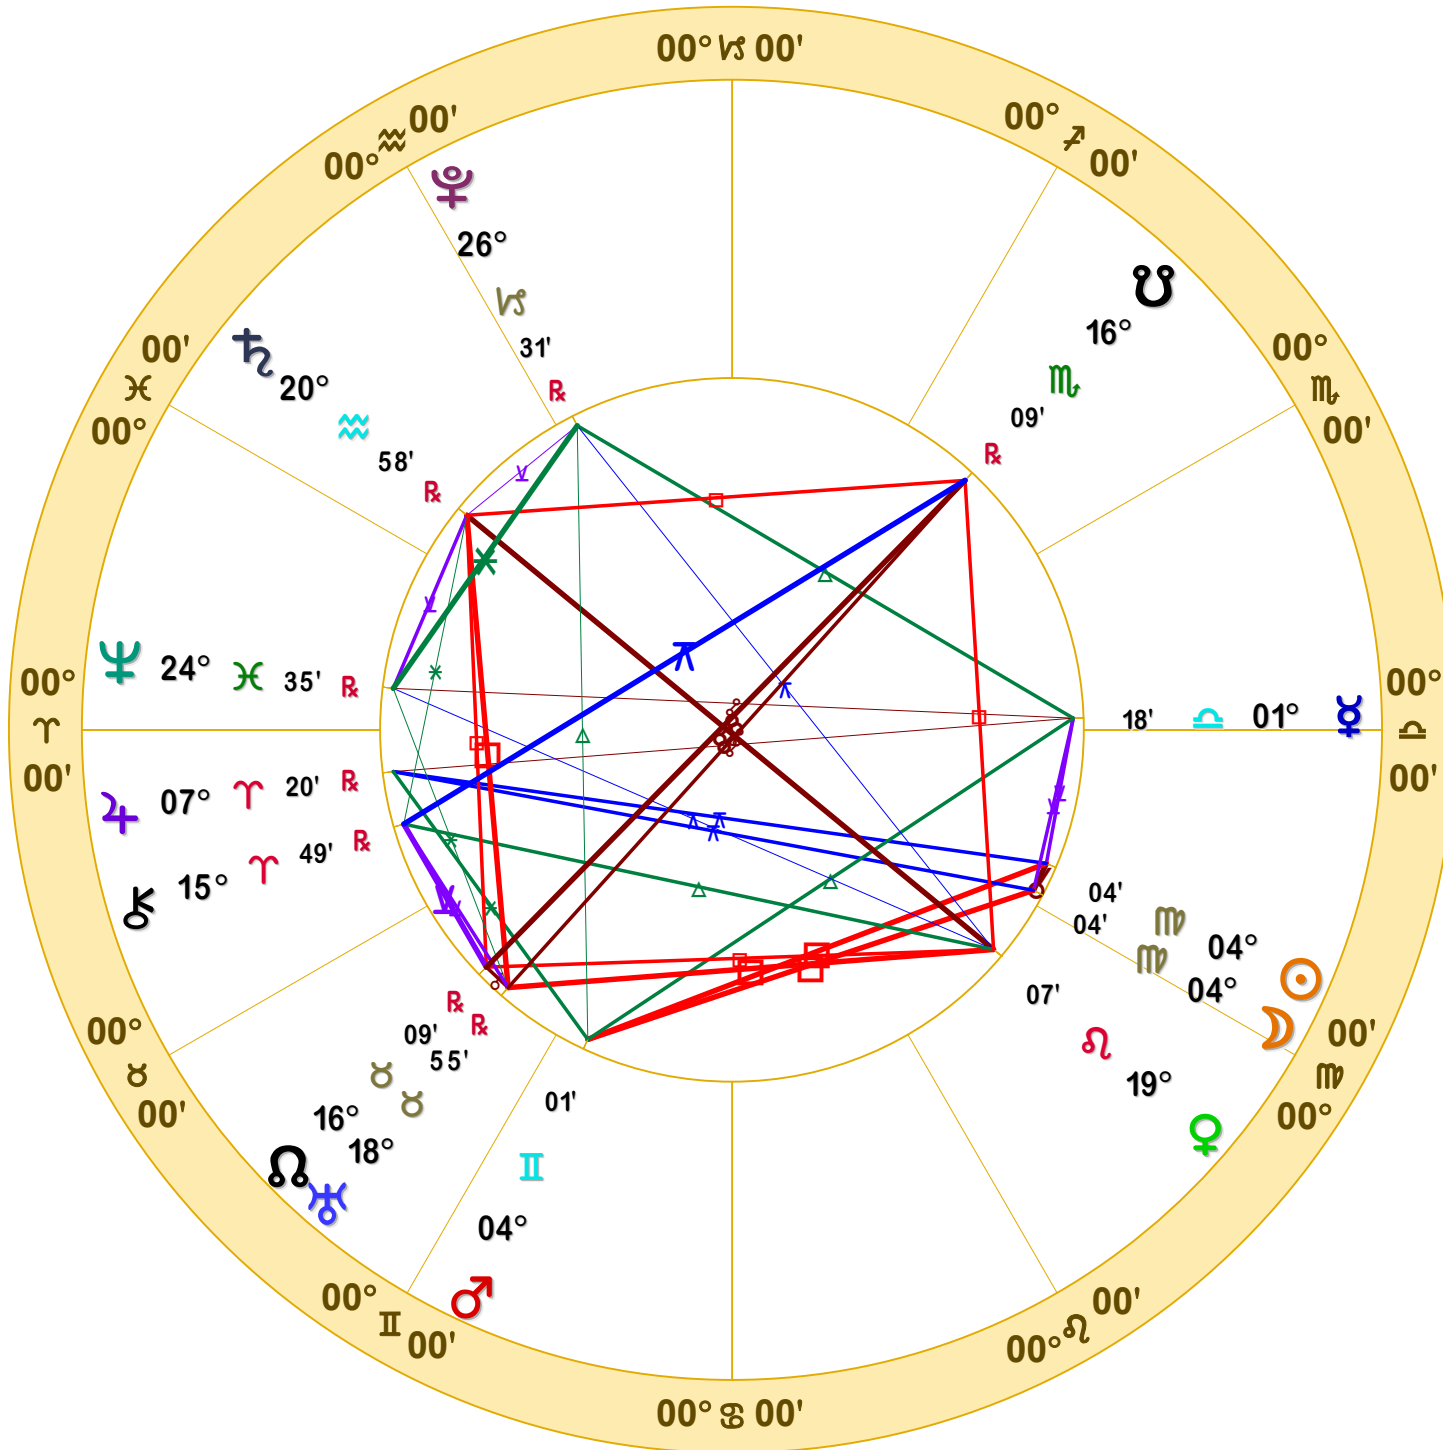

New Moon (astrological)

New Moon Aug 27 2022

August 27, 2022

1:16:56 AM

Standard Time

Scottsdale, Arizona

33N30'33" 111W53'54"

Time Zone: 7 hours West

Geocentric

Tropical 0-Aries

Doc Benton

The Hanged Man

Scottsdale, AZ 85255