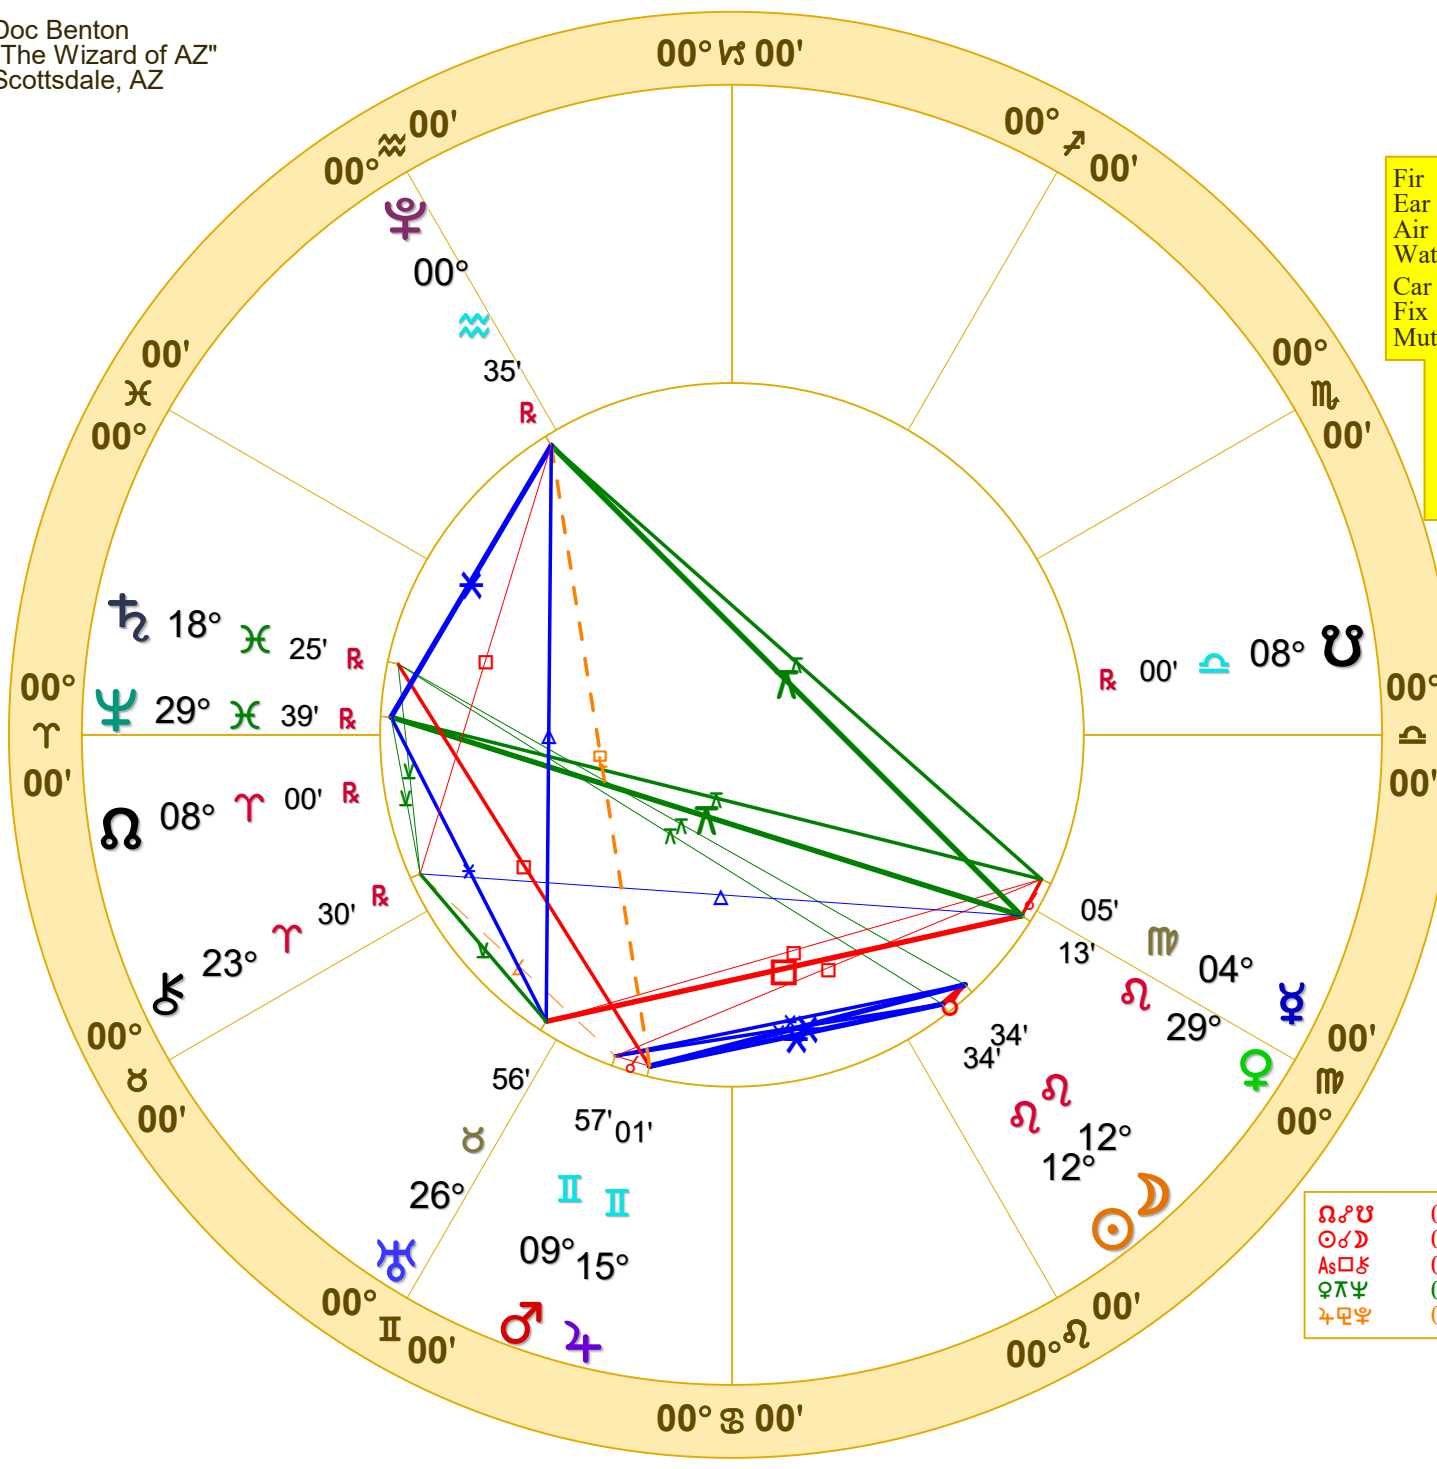

Doc Benton
 "The Wizard of AZ"
 Scottsdale, AZ

New Moon (astrological)

New Moon Aug 4 2024

August 4, 2024

4:12:49 AM

Standard Time

Scottsdale, Arizona

33N30'33" 111W53'54"

Time Zone: 7 hours West

Geocentric

Tropical 0-Aries

Fir	3	0
Ear	2	0
Air	3	0
Wat	2	1
Car	0	1
Fix	5	0
Mut	5	0
	P	A
	L	S
	A	C
	N	E
	E	N
	T	D

	Long.	Dwada-samsa	Speed
☉	12 23 34'02"	0 13 48	0.57
☽	12 23 34'02"	0 13 48	12.26
☿	4 20 05	18 25 58	0.04
♀	29 21 13	20 28 41	1.14
♂	9 22 57	29 27 28	0.40
♃	15 22 01	0 27 07	0.10
♄	18 23 25R	11 26 01	0.03R
♁	26 28 56	23 23 07	0.01
♂	29 23 39R	25 25 47	0.01R
♀	0 23 35R	7 23 00	0.01R
♄	23 27 30R	12 23 00	0.00R
As	23 28 05	6 27 56	0.50
Mc	10 27 41	8 23 11	1.04

♁♂♂	0°00'a	♂*Mc	0°44's	☉ΔMc	1°53'a
☉♂♂	0°00's	♂*♀	0°56'a	☽ΔMc	1°53'a
As♂♂	0°25'a	♂♂Mc	1°15'a	♂*♂	1°57's
♀♂♂	0°25'a	♀♂♀	1°22'a	♂*♂	1°57's
♃♂♀	0°34'a	♂♂♂	1°27's		