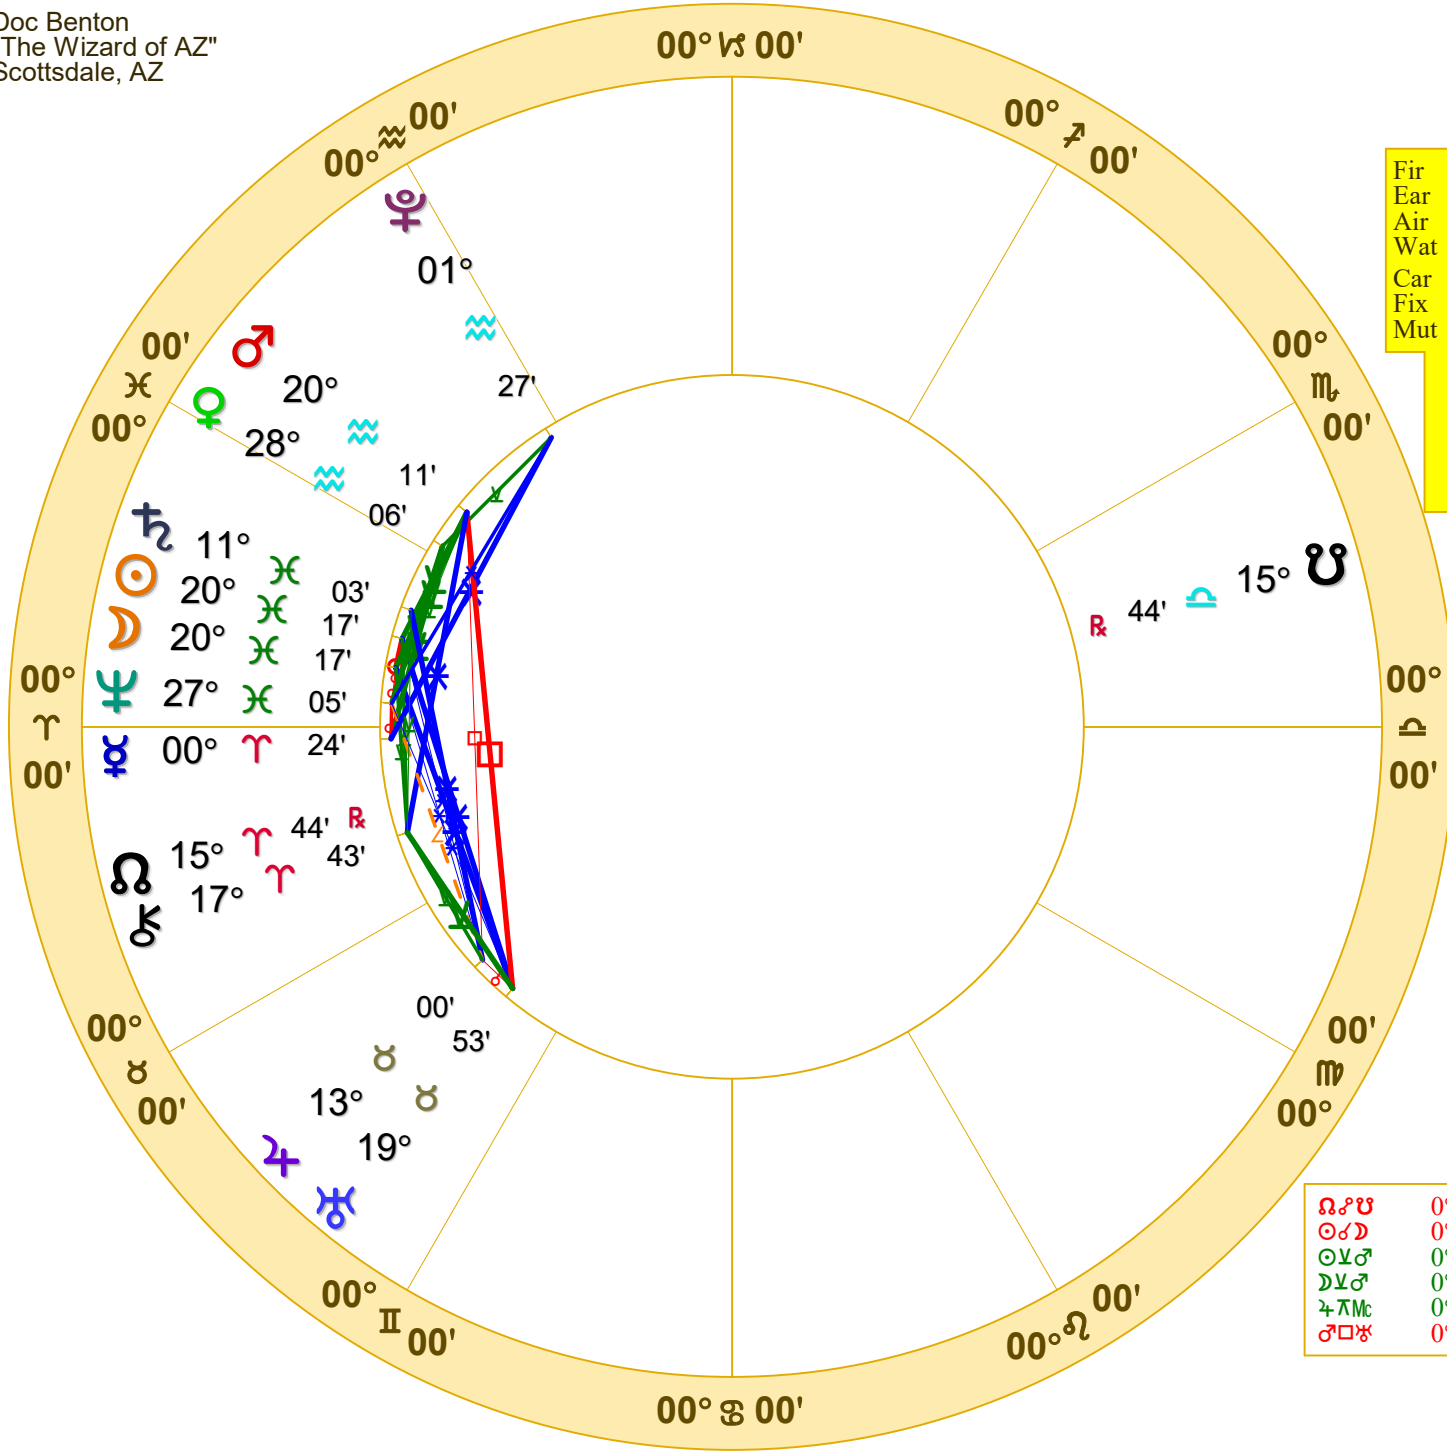

Doc Benton  
 "The Wizard of AZ"  
 Scottsdale, AZ

New Moon (astrological)

**New Moon Mar 10 2024**

March 10, 2024  
 2:00:12 AM  
 Standard Time  
 Scottsdale, Arizona  
 33N30'33" 111W53'54"  
 Time Zone: 7 hours West  
 Geocentric  
 Tropical 0-Aries

Fir	1	1
Ear	2	0
Air	3	0
Wat	4	0
Car	1	0
Fix	5	0
Mut	4	1
		P A S C E N D
		L A C E N D
		A N E N D
		T

	Long.	Dwada-samsa	Speed
☉	20 16' 47"	3 11, 21	1 00
☽	20 16' 47"	3 11, 21	15 15
☿	0 17' 24"	4 11, 46	1 55
♀	28 06' 06"	7 11, 12	1 14
♂	20 11' 11"	2 11, 17	0 47
♃	13 00' 00"	5 11, 54	0 11
♅	11 03' 03"	12 11, 40	0 07
♁	19 53' 53"	28 11, 32	0 02
♂	27 05' 05"	25 11, 05	0 02
♀	1 27' 27"	17 11, 24	0 01
♁	17 43' 43"	2 11, 39	0 03
♂	25 28' 28"	5 11, 38	0 53
♁	12 42' 42"	2 11, 24	1 04

♁♂♂	0°00'a	♀♁♁	0°24'a	♂♁♂	1°37'a
☉♂♂	0°00's	☉♂♂	0°24's	♂♁♁	1°39's
☉♂♂	0°05's	♂♂♂	0°24's	♂♂♂	1°56's
♂♂♂	0°05's	♂♂♂	0°54's	♂♂♂	1°59's
♂♂♂	0°17'a	♀♂♂	1°01's	♂♂♂	1°59's
♂♂♂	0°19's	♂♂♂	1°03'a		