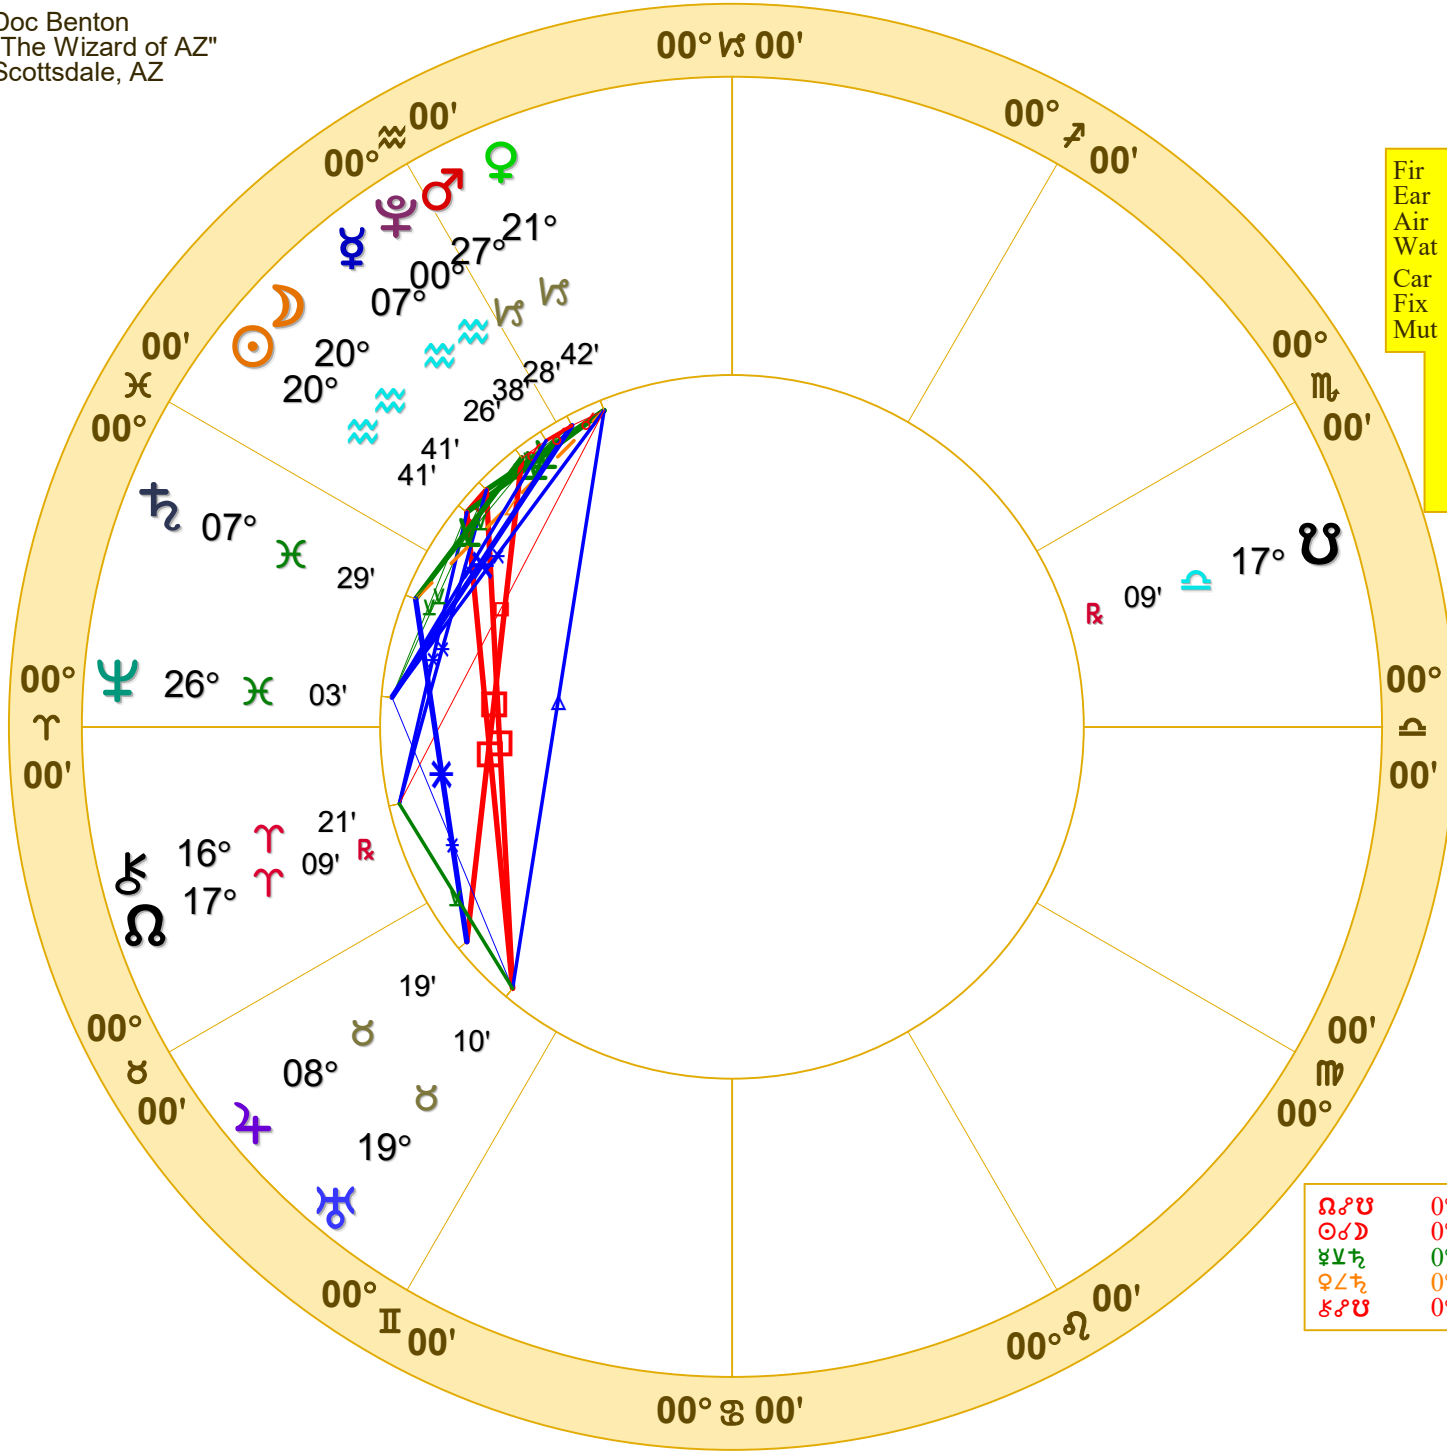

Doc Benton
 "The Wizard of AZ"
 Scottsdale, AZ

New Moon (astrological)

New Moon Feb 9 2024

February 9, 2024
 3:58:56 PM

Standard Time
 Scottsdale, Arizona
 33N30'33" 111W53'54"
 Time Zone: 7 hours West
 Geocentric
 Tropical 0-Aries

Fir	0	0
Ear	4	0
Air	4	0
Wat	2	1
Car	2	1
Fix	6	0
Mut	2	0
P	A	S
L	A	C
A	N	E
N	E	N
E	N	D
T		

	Long.	Dwada-samsa	Speed
☉	20° 40' 56"	8 ♌ 11	1 01
☾	20° 40' 56"	8 ♌ 11	15 10
♁	7° 26'	29 ♍ 06	1 36
♂	21° 42'	20 ♍ 24	1 14
♂	27° 28'	29 ♍ 39	0 46
♃	8° 19'	9 ♌ 44	0 08
♃	7° 29'	29 ♌ 50	0 07
♁	19° 10'	20 ♌ 03	0 01
♃	26° 03'	12 ♌ 31	0 02
♁	0° 38'	7 ♌ 39	0 02
♂	16° 21'	16 ♌ 09	0 02
♁	25° 13'	2 ♌ 34	0 49
♁	13° 27'	11 ♌ 20	1 04

♁♂♂	0°00'a	♁♂♂	0°48'a	♁♂♂	1°01'a
☉♂♂	0°00'a	♂*♂	0°49's	♂*♂	1°26's
♁♂♂	0°04'a	♂♂♂	0°50'a	♂♂♂	1°31's
♂♂♂	0°47'a	♂♂♂	0°53'a	♂♂♂	1°31's
♂♂♂	0°48'a	♂♂♂	1°01's		