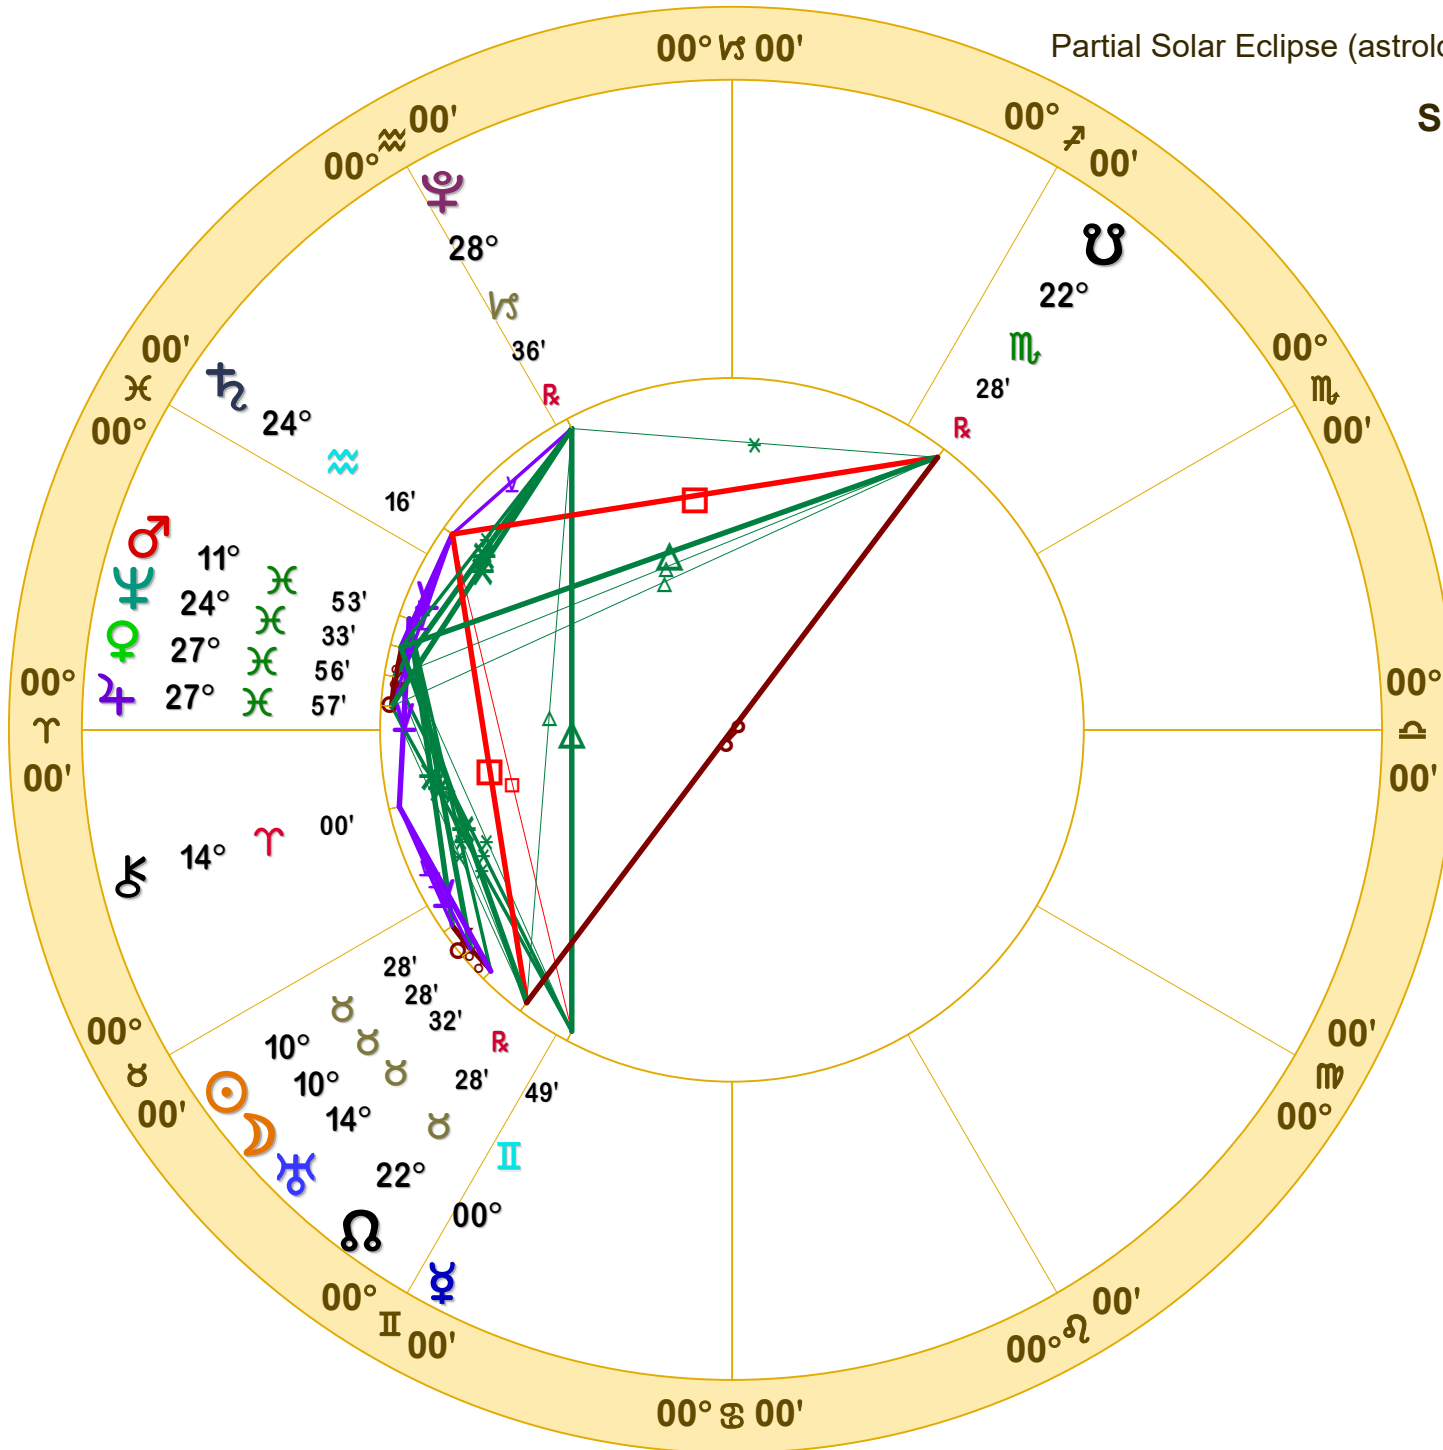

Partial Solar Eclipse (astrological) Saros Cycle 119 # 66

### Solar Eclipse Apr 30 2022

April 30, 2022  
1:27:55 PM  
Standard Time  
Scottsdale, Arizona  
33N30'33" 111W53'54"  
Time Zone: 7 hours West  
Geocentric  
Tropical 0-Aries

Doc Benton  
The Hanged Man  
Scottsdale, AZ 85255