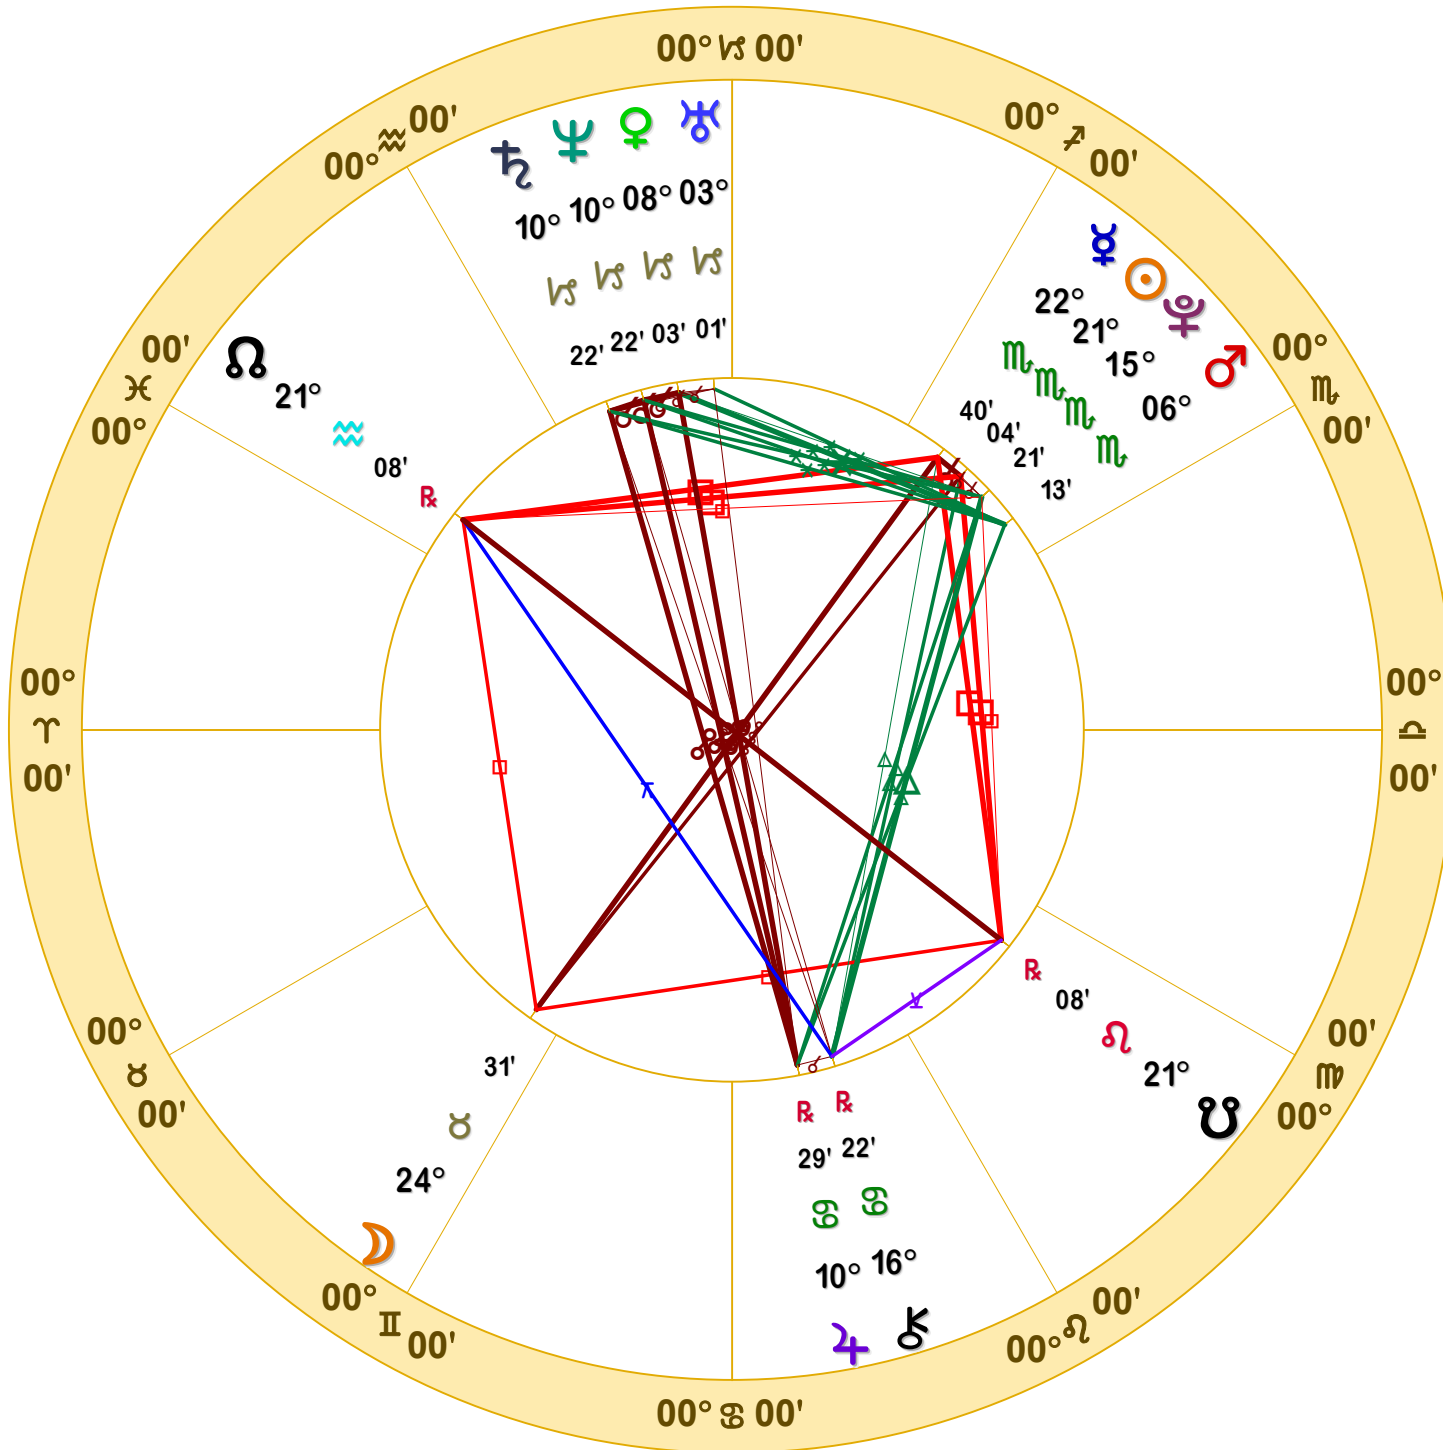

NATAL CHART

Transits

November 13, 1989
4:39:02 AM
Standard Time
Scottsdale, Arizona
33N30'33" 111W53'54"
Time Zone: 7 hours West
Geocentric
Tropical 0-Aries

Doc Benton
The Hanged Man
Scottsdale, AZ 85255