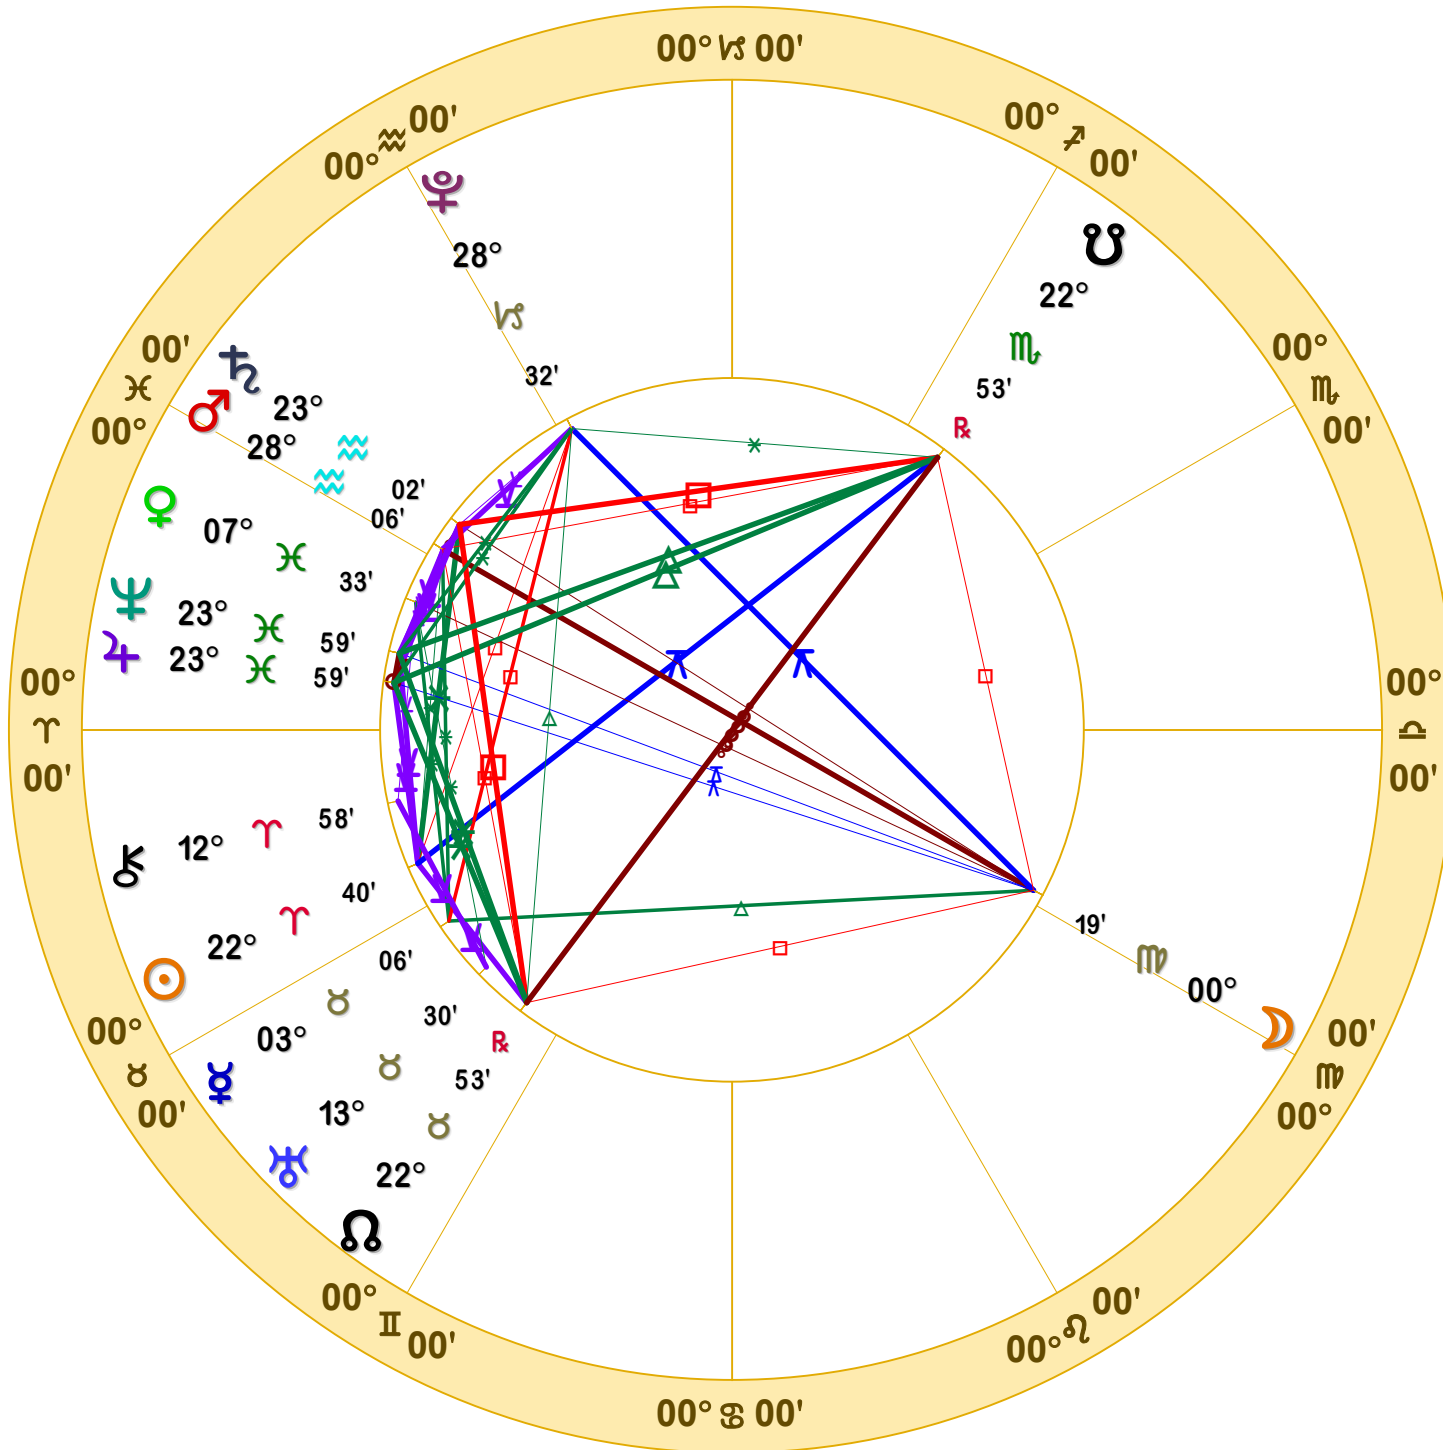

NATAL CHART

Transits

April 12, 2022
7:42:41 AM
Standard Time
Scottsdale, Arizona
33N30'33" 111W53'54"
Time Zone: 7 hours West
Geocentric
Tropical 0-Aries

Doc Benton
The Hanged Man
Scottsdale, AZ 85255