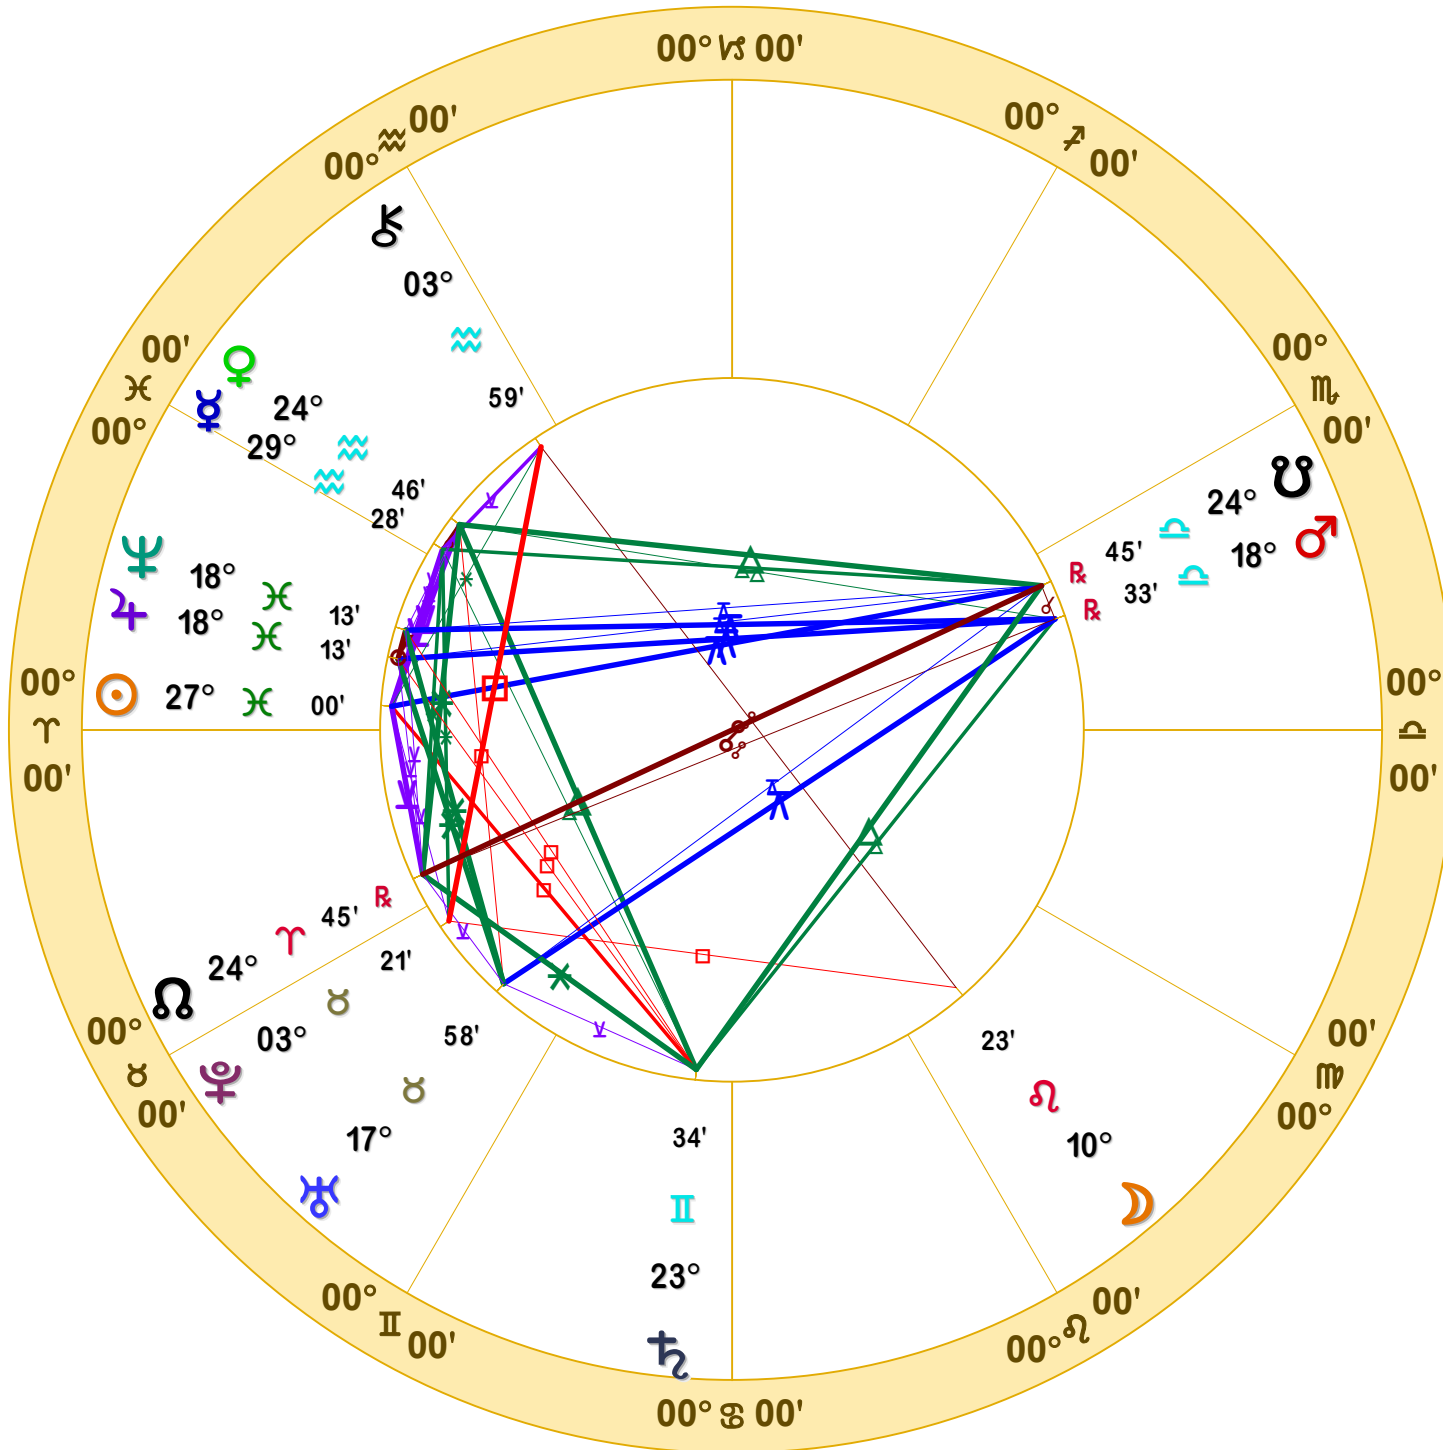

NATAL CHART

Transits

March 17, 1856
1:54:26 AM
Local Mean Time
Scottsdale, Arizona
33N30'33" 111W53'54"
Time Zone: 0 hours West
Geocentric
Tropical 0-Aries

Doc Benton
The Hanged Man
Scottsdale, AZ 85255