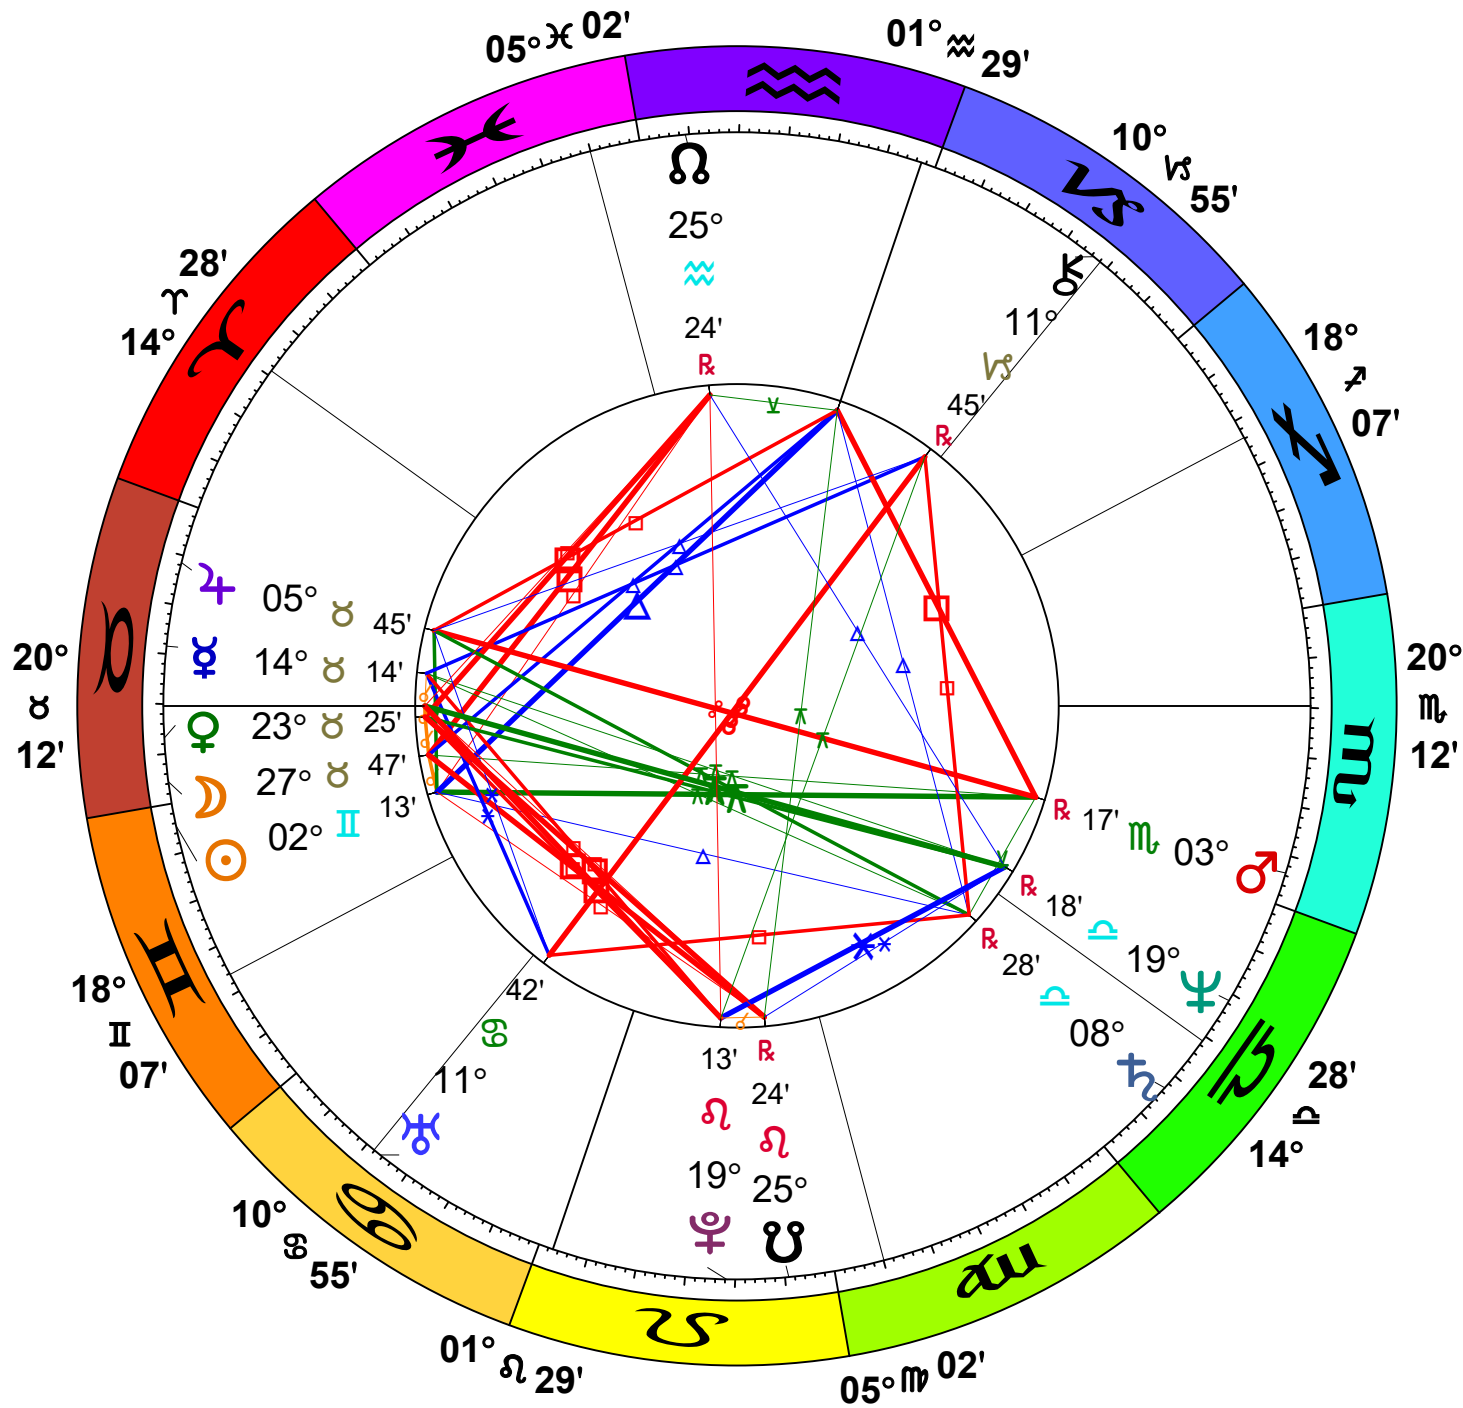

NATAL CHART

**Christopher Benton**

May 23, 1952

4:29 AM

Standard Time

Joplin, Missouri

37N05'03" 94W30'47"

Time Zone: 6 hours West

Geocentric

Tropical Koch

Doc Benton  
"The Wizard of AZ"  
Scottsdale, AZ