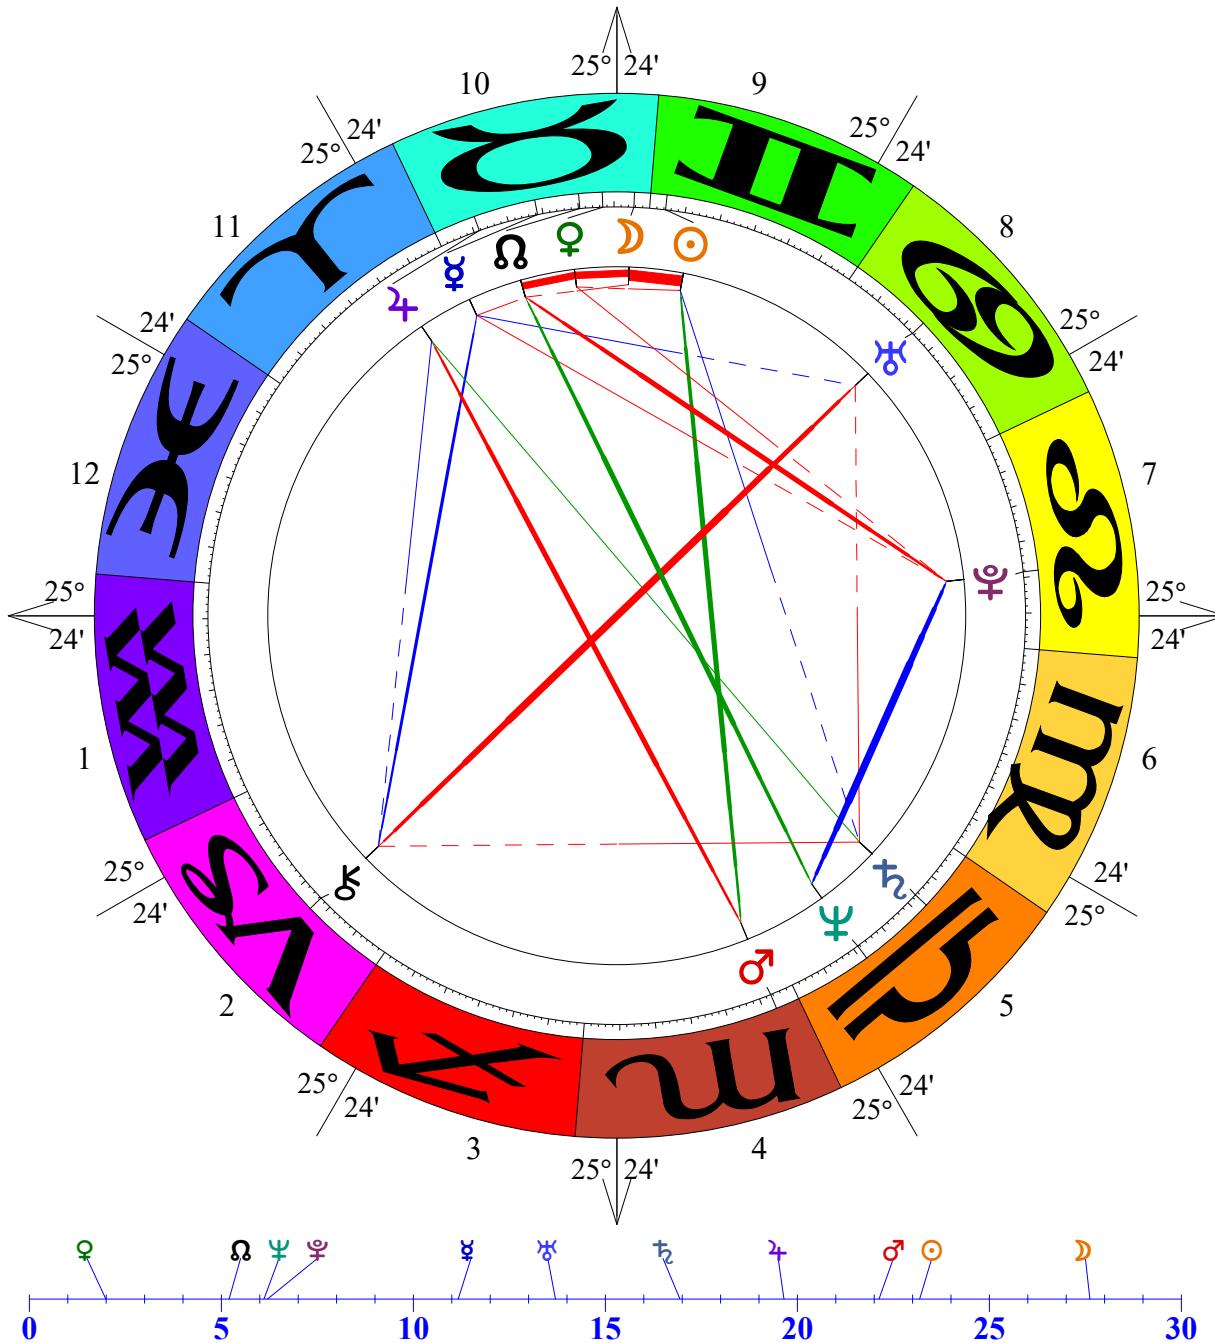

Mondknoten NATAL CHART

Christopher Benton  
 May 23, 1952  
 4:29 AM  
 Standard Time  
 Joplin, Missouri  
 37N05'03" 94W30'47"  
 Time Zone: 6 hours West  
 Tropical Koch

Mondknoten	Decl.
♁ 2 II 13'14"	20N37
♁ 27 8 47'23"	24N32
♁ 14 8 14	14N14
♀ 23 8 25	17N50
♃ 3 III 17R	12 S 49
♄ 5 8 45	12N28
♅ 8 28R	0 S 57
♆ 11 8 42	23N18
♇ 19 28R	5 S 59
♈ 19 13	23 N 36
♉ 20 8 12R	13 S 03
♊ 25 24	17N48
♋ 1 29	19 S 50

♁♂♂	0°00'a	♁♁♂	3°14'a
♁♂♄	0°02's	♁♁♄	3°17's
♁♂♅	0°05's	♁♁♅	3°41'a
♁♂♆	0°45's	♁♁♆	4°12'a
♁♂♇	1°00's	♁♁♇	4°17's
♁♂♈	1°48's	♁♁♈	4°23'a
♁♂♉	2°00'a	♁♁♉	4°26's
♁♂♊	2°00's	♁♁♊	4°58's
♁♂♋	2°23's	♁♁♋	5°58's
♁♂♌	2°23'a	♁♁♌	5°59's
♁♂♍	2°28'a	♁♁♍	6°15's
♁♂♎	2°30'a	♁♁♎	7°35'a
♁♂♏	2°32'a	♁♁♏	8°49's
♁♂♐	3°12'a		