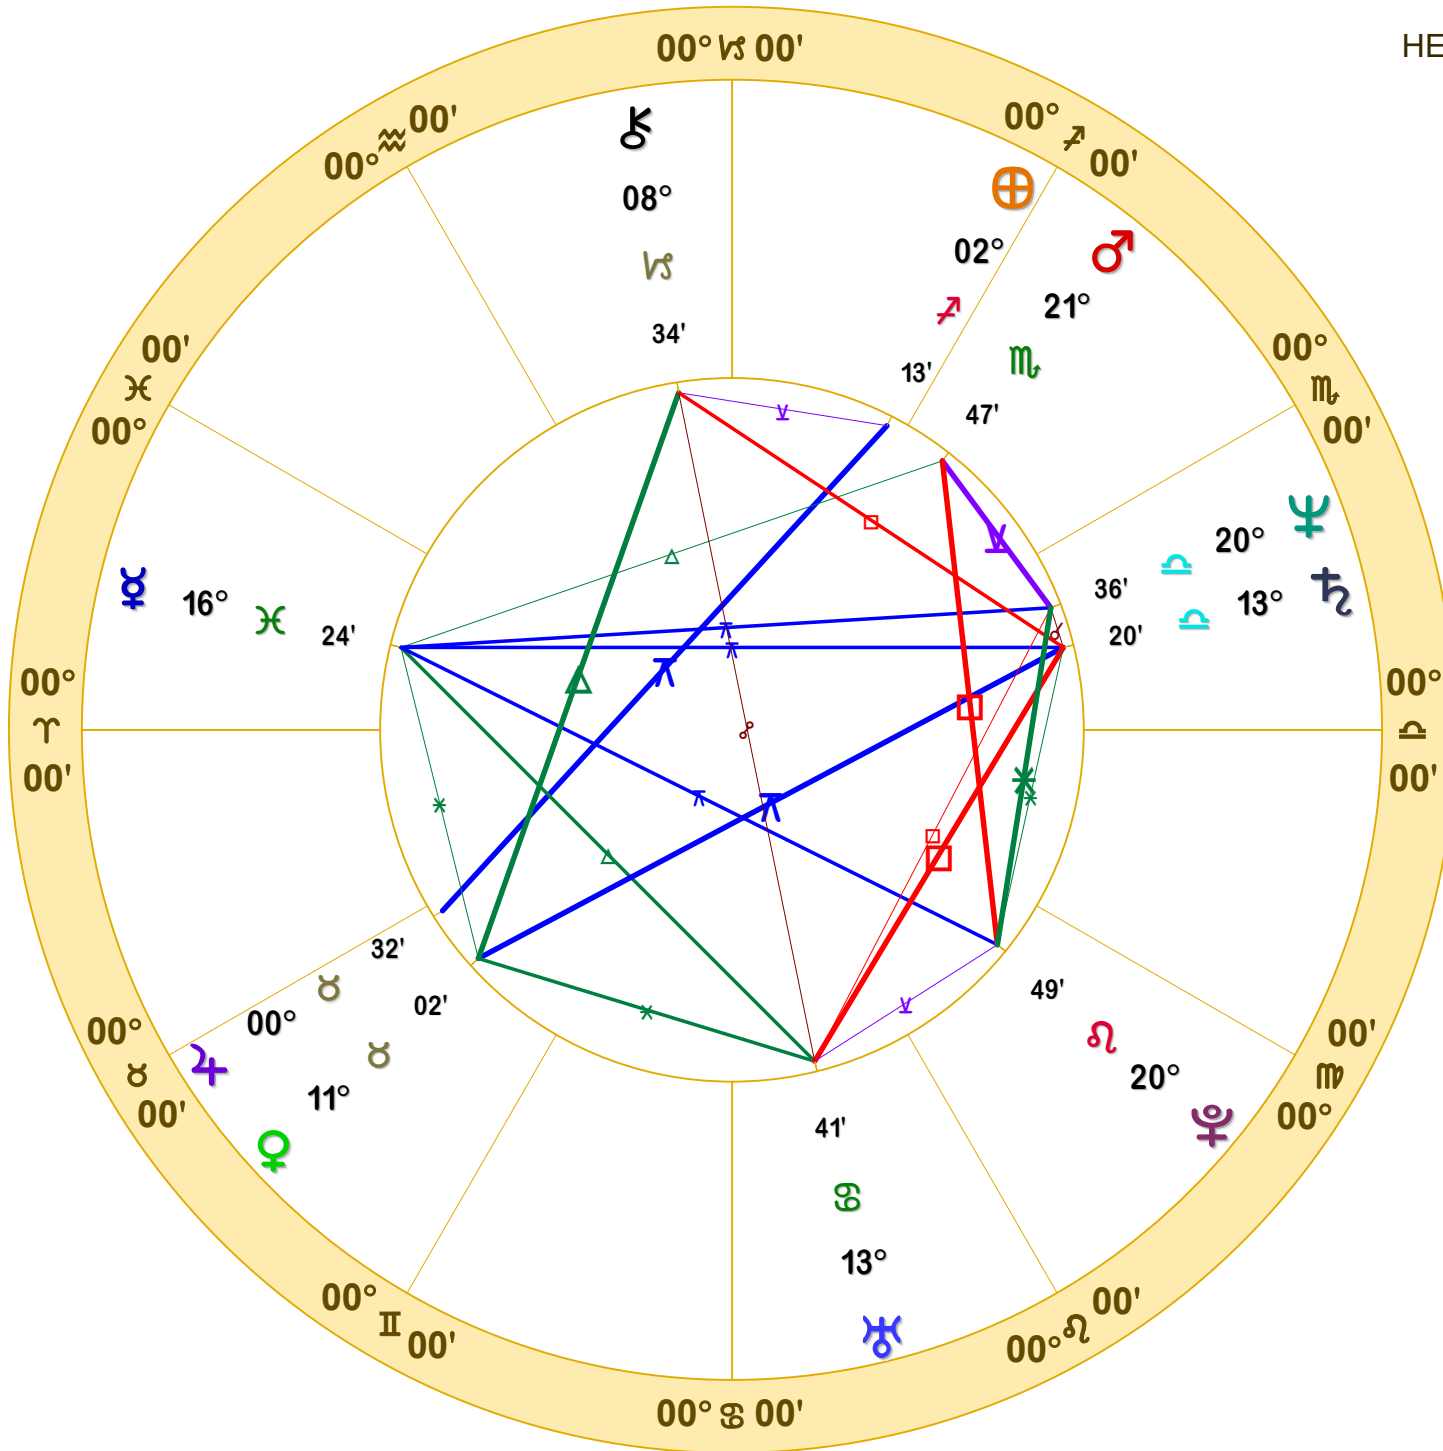

HELIOCENTRIC NATAL CHART

Christopher Benton

May 23, 1952

4:29 AM

Standard Time

Joplin, Missouri

37N05'03" 94W30'47"

Time Zone: 6 hours West

HELIOCENTRIC

Tropical

Doc Benton
The Hanged Man
Scottsdale, AZ 85255