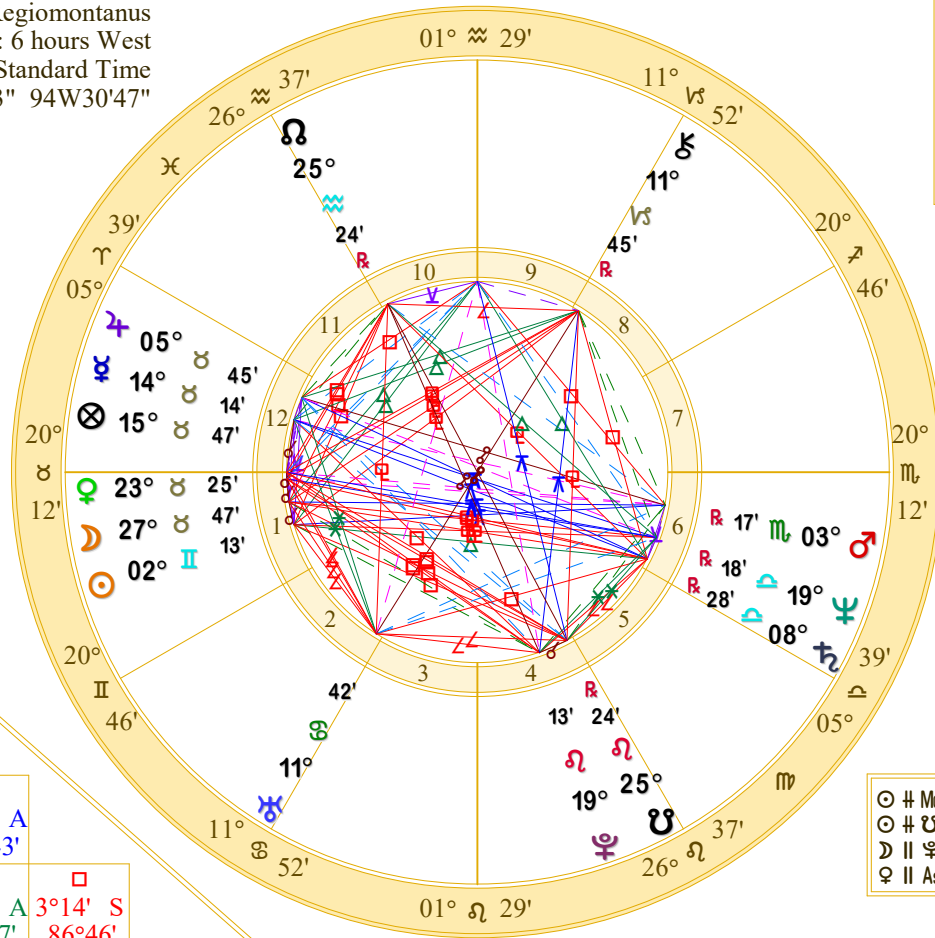

Christopher Benton
 May 23, 1952
 4:29 AM
 Joplin, Missouri
 NATAL CHART

Tropical Regiomontanus
 Time Zone: 6 hours West
 Standard Time
 37N05'03" 94W30'47"

Fir	1	0	0
Ear	4	3	1
Air	3	1	0
Wat	2	1	0
Car	3	1	0
Fix	6	2	1
Mut	1	2	0
P	A	A	A
L	S	S	C
A	T	E	E
N	E	R	N
E	R		
T			

Speed		Helio Long.	
♃	0 23	0 8 19	
♄	0 15	13 38 17	
♅	0 10	0 38 39	
♆	0 15	1 21 59	
♇	-0 03	8 13 34	

Mean Moon's Node	25 38 52
Part of Fortune	15 8 47
Part of Spirit	24 8 38
Vertex	23 21 17
Equatorial Asc.	6 8 02
Sidereal Time	20:14:52
G.M.T.	10:29:00
Delta t (ET-UT)	0:00:30
Lahiri Ayan.	23°11'40"