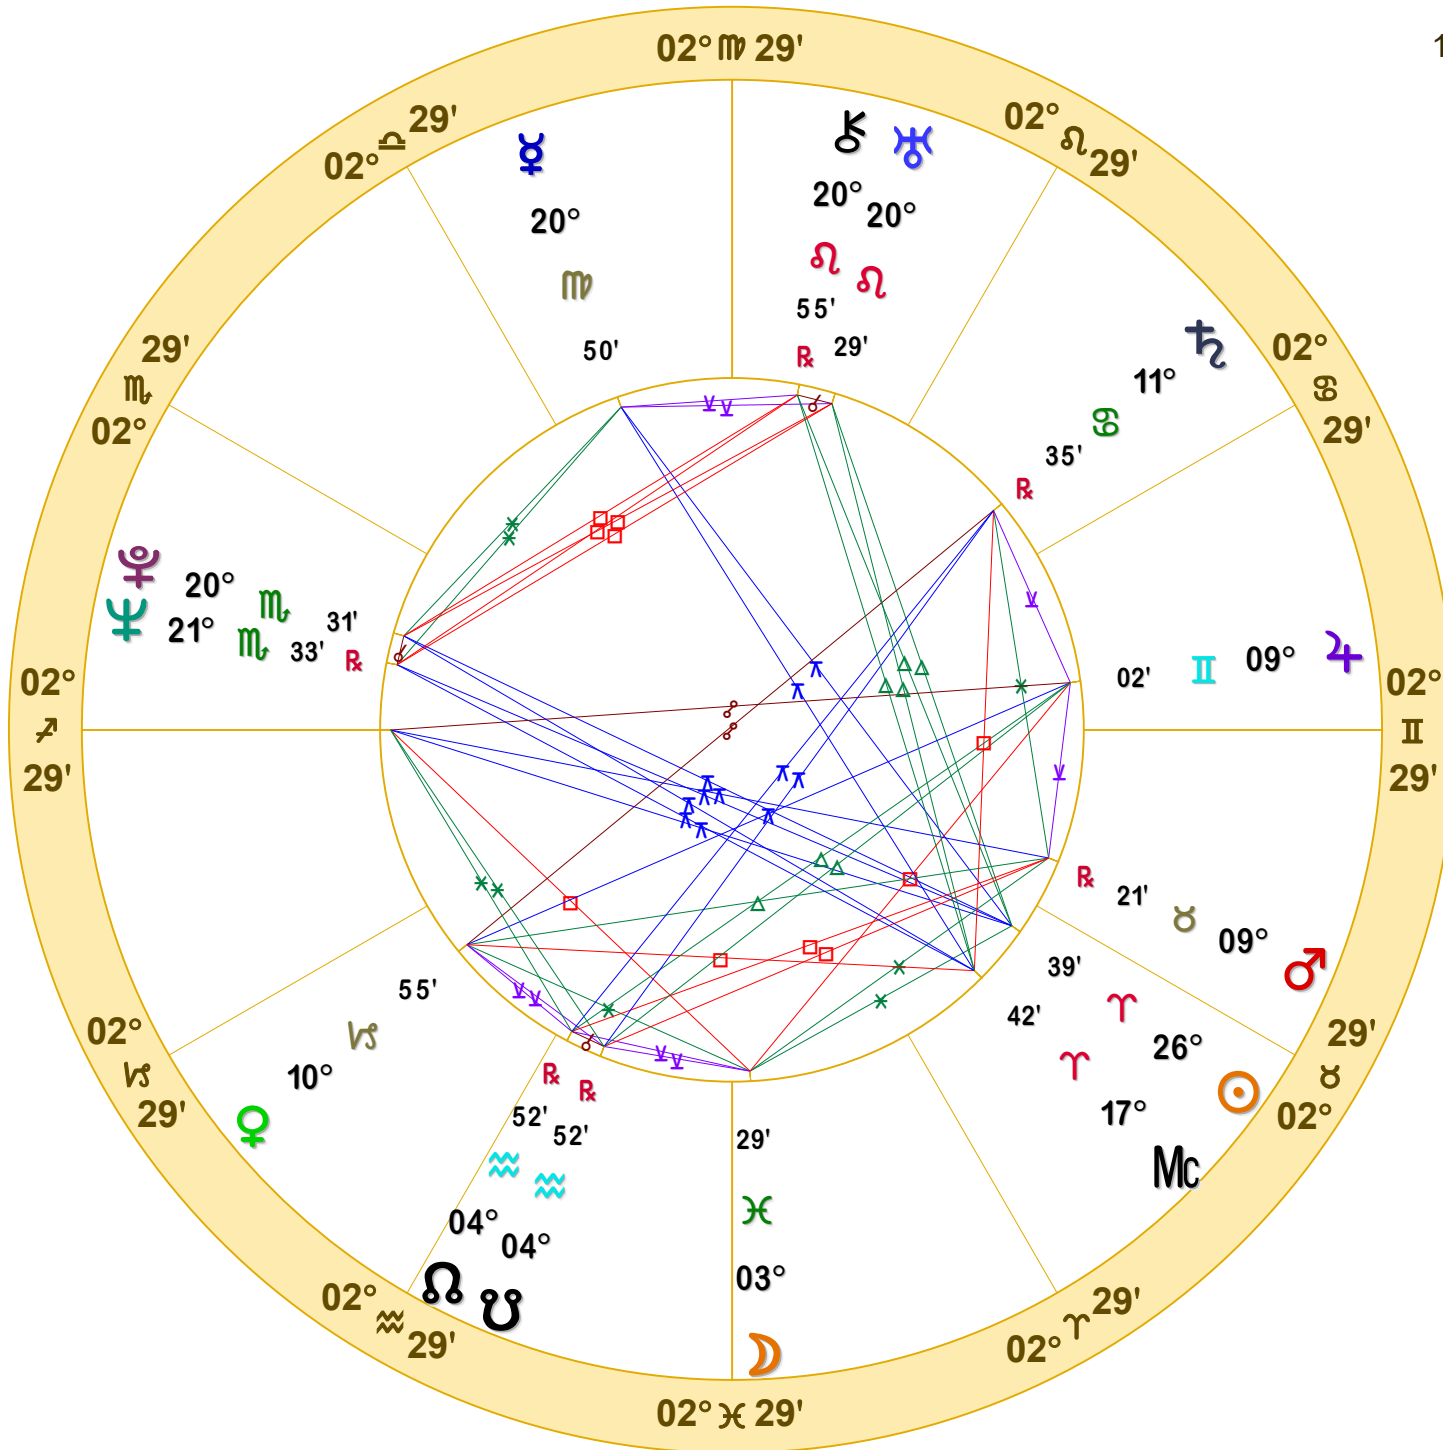

12th Harmonic NATAL CHART

Christopher Benton

May 23, 1952

4:29 AM

Standard Time

Joplin, Missouri

37N05'03" 94W30'47"

Time Zone: 6 hours West

Geocentric

Tropical Equal

Doc Benton
The Hanged Man
Scottsdale, AZ 85255