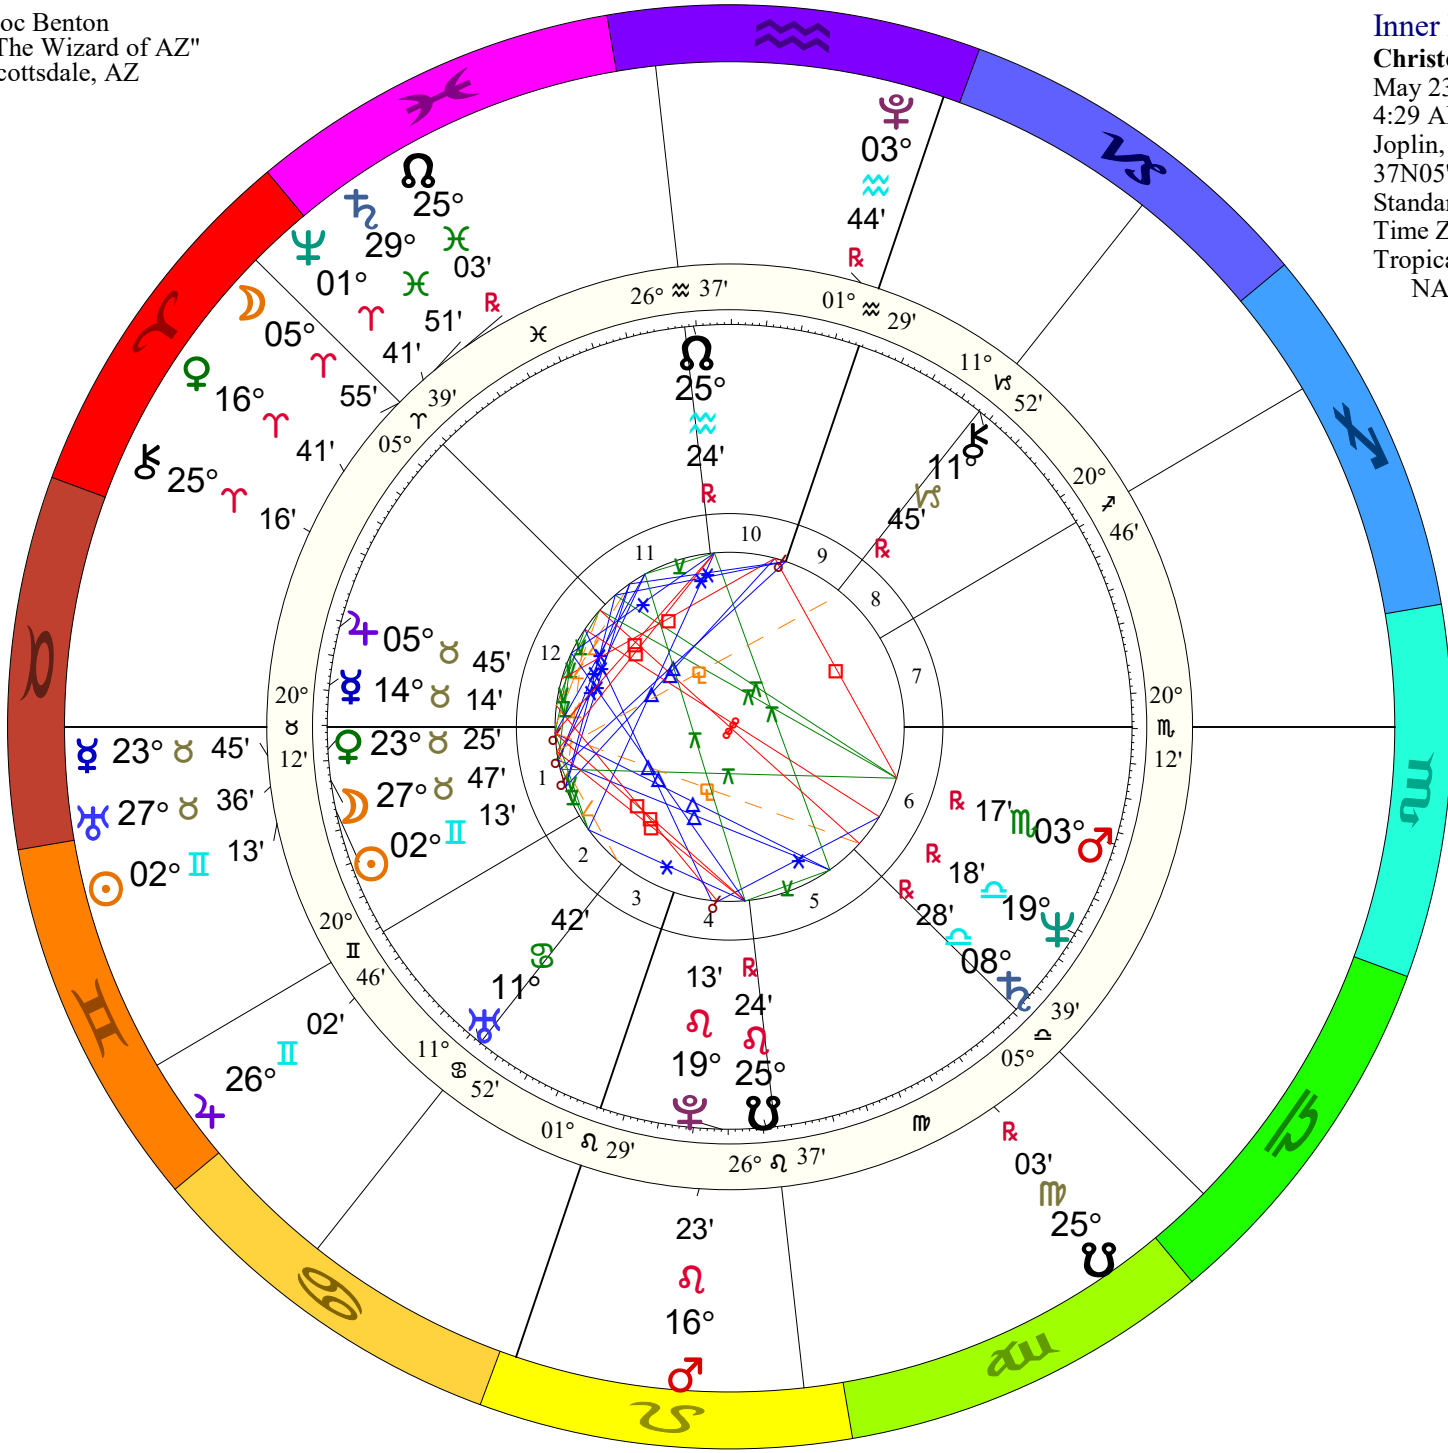

Doc Benton  
 "The Wizard of AZ"  
 Scottsdale, AZ

**Inner Ring:**  
**Christopher Benton**  
 May 23, 1952  
 4:29 AM  
 Joplin, Missouri  
 37N05'03" 94W30'47"  
 Standard Time  
 Time Zone: 6 hours West  
 Tropical Regiomontanus  
 NATAL CHART

**Outer Ring:**  
**Christopher Benton**  
 May 22, 2025  
 7:18:25 PM  
 Scottsdale, Arizona  
 33N30'33" 111W53'54"  
 Daylight Saving Time  
 Time Zone: 8 hours West  
 Tropical Regiomontanus  
 Relocated to Scottsdale, Arizona  
 OF Solar Return for May 22, 2025  
 in San Diego, California