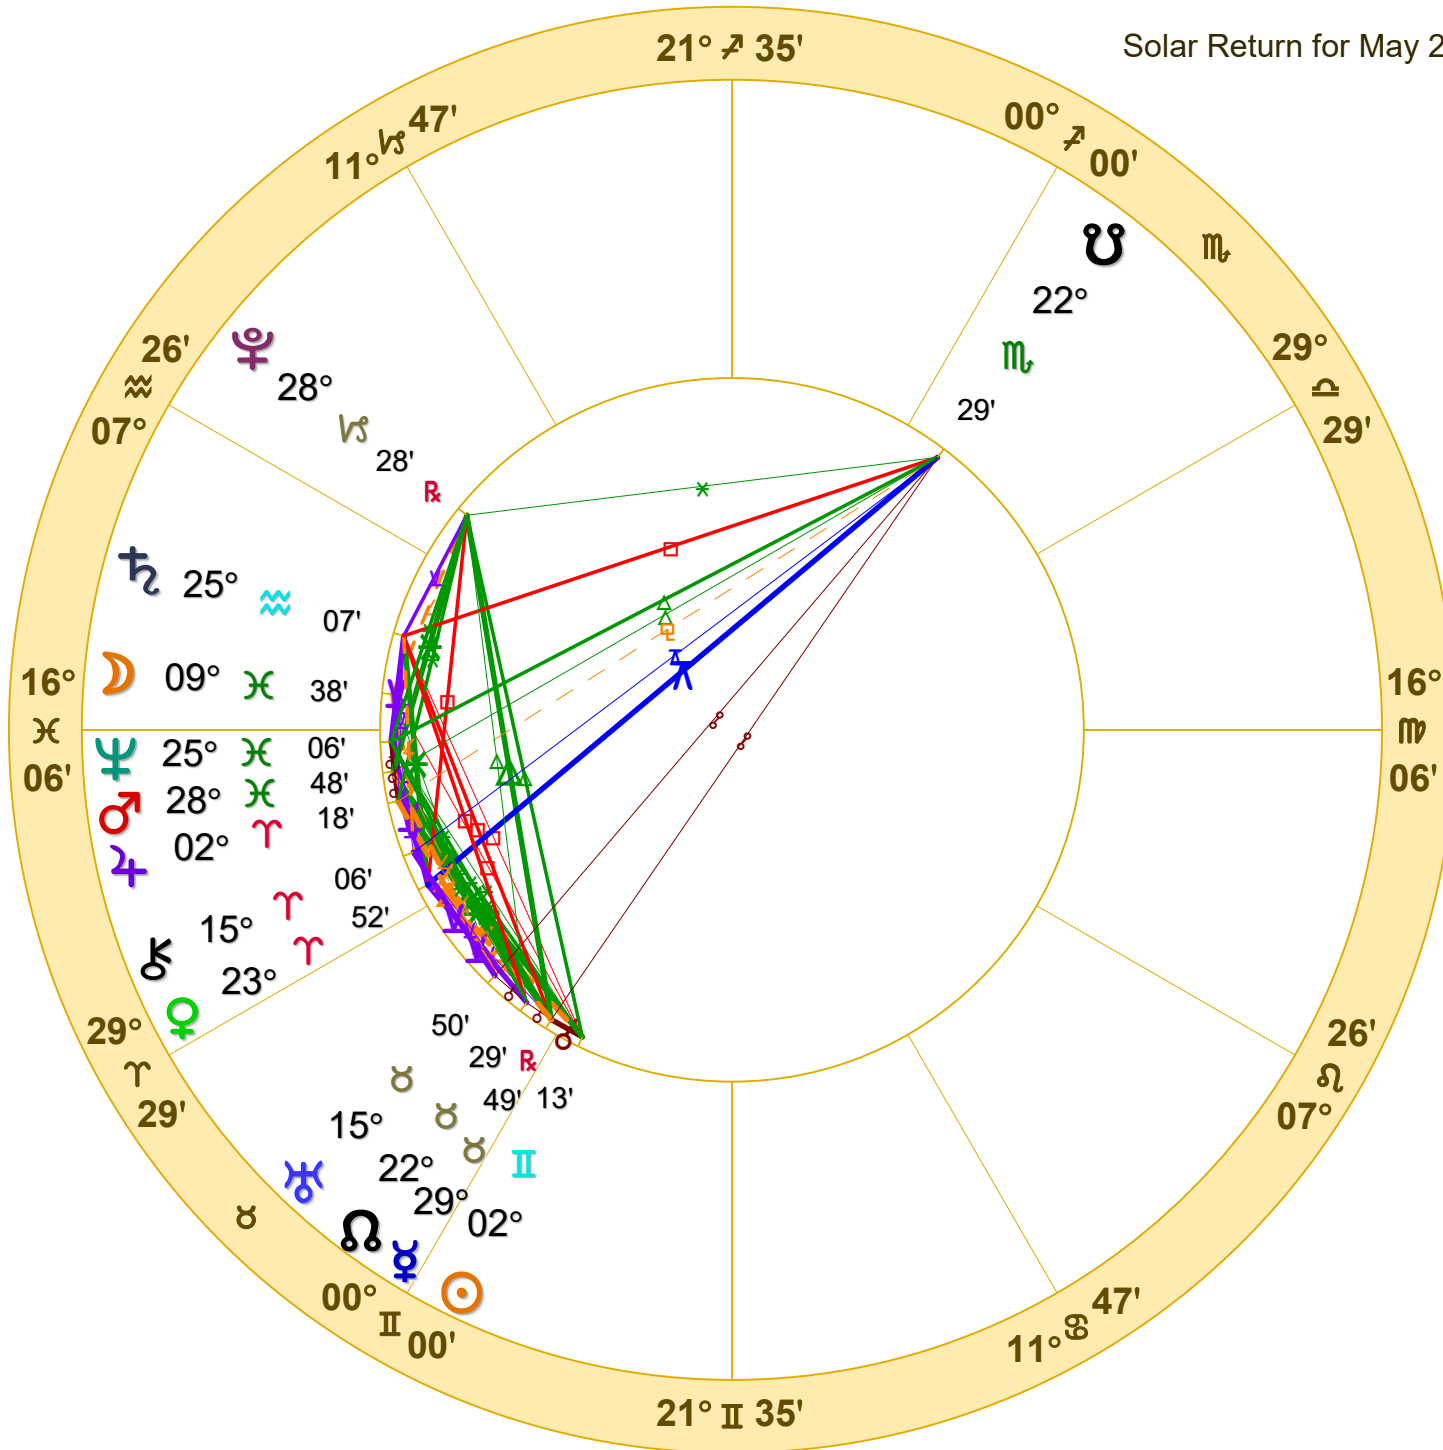

Solar Return for May 23, 2022 in Scottsdale, Arizona

Christopher Benton

May 23, 2022
1:47:11 AM MST
Standard Time
Scottsdale, Arizona
33N30'33" 111W53'54"
Time Zone: 7 hours West
Geocentric
Tropical Regiomontanus