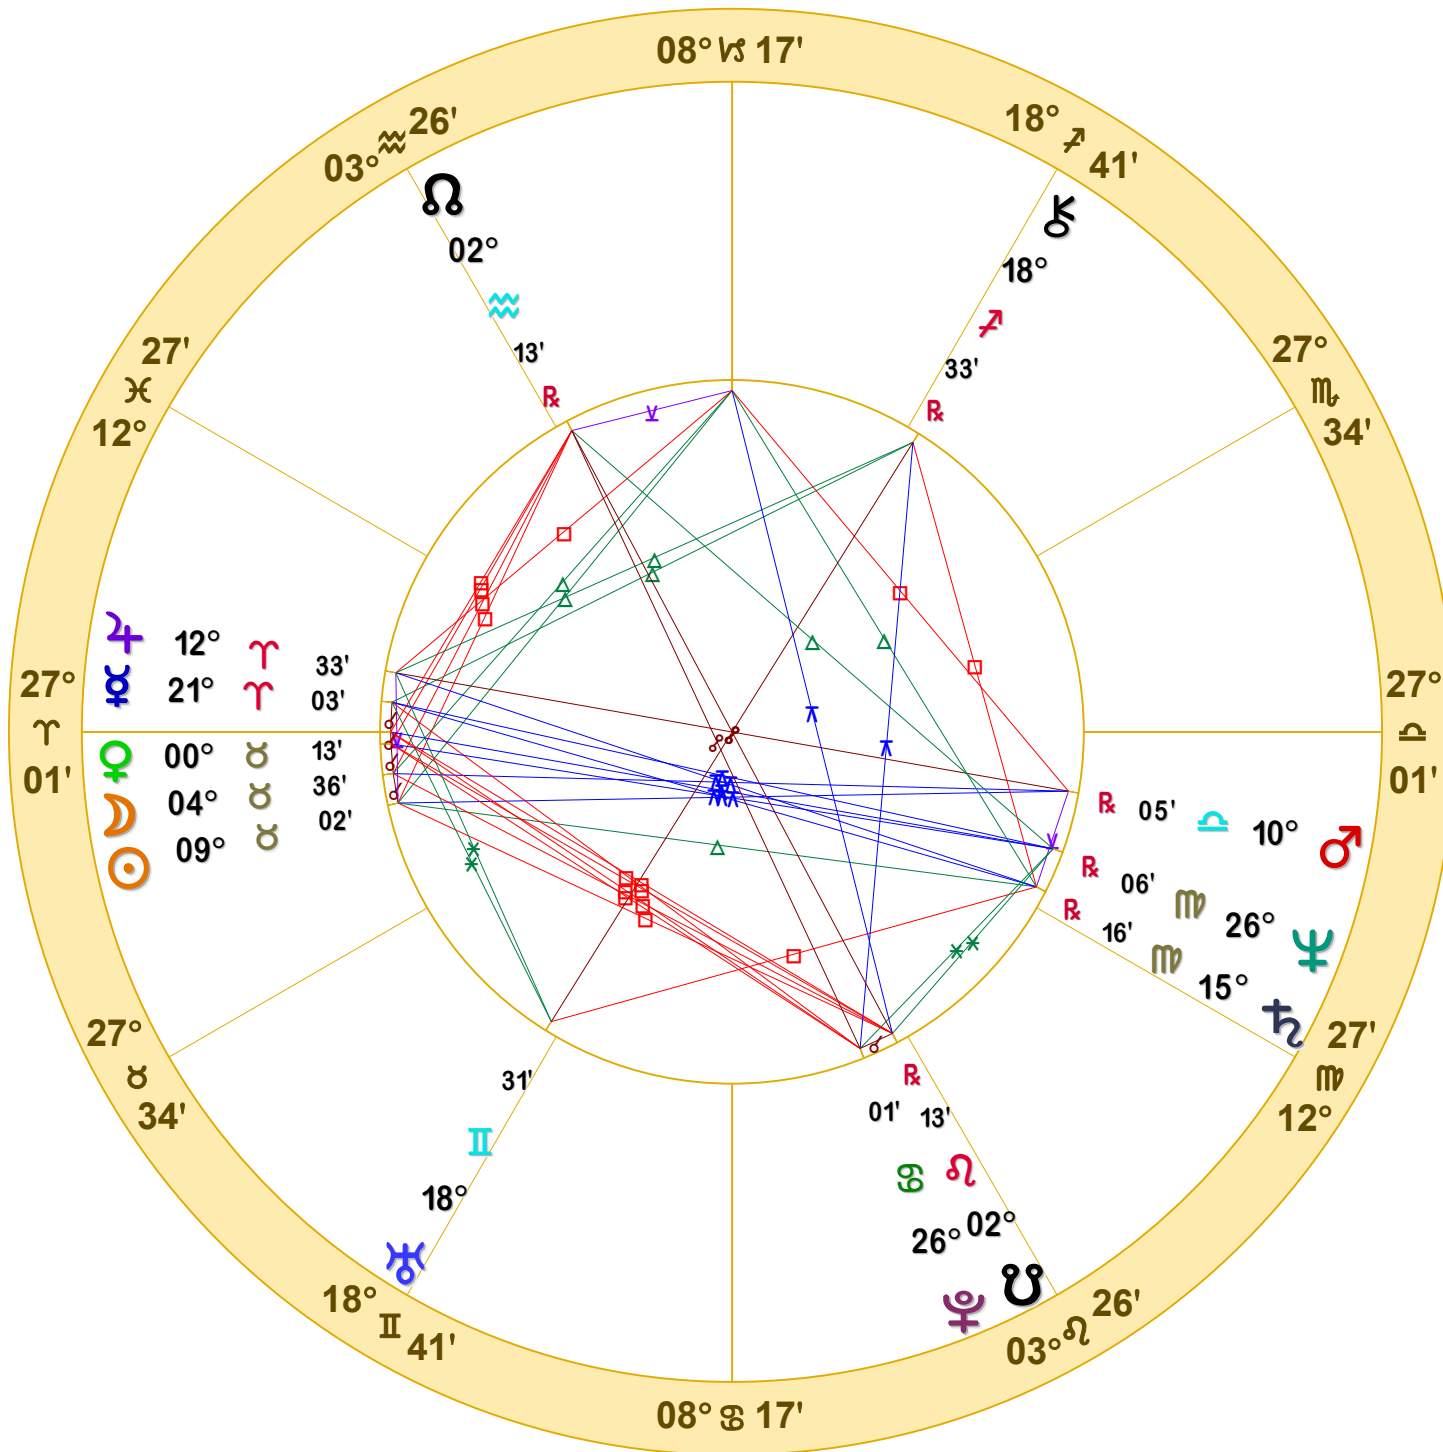

NATAL CHART

Christopher Benton

May 23, 1952

4:29 AM

Standard Time

Joplin, Missouri

37N05'03" 94W30'47"

Time Zone: 6 hours West

Geocentric

Sidereal Regiomontanus

Doc Benton

The Hanged Man

Scottsdale, AZ 85255