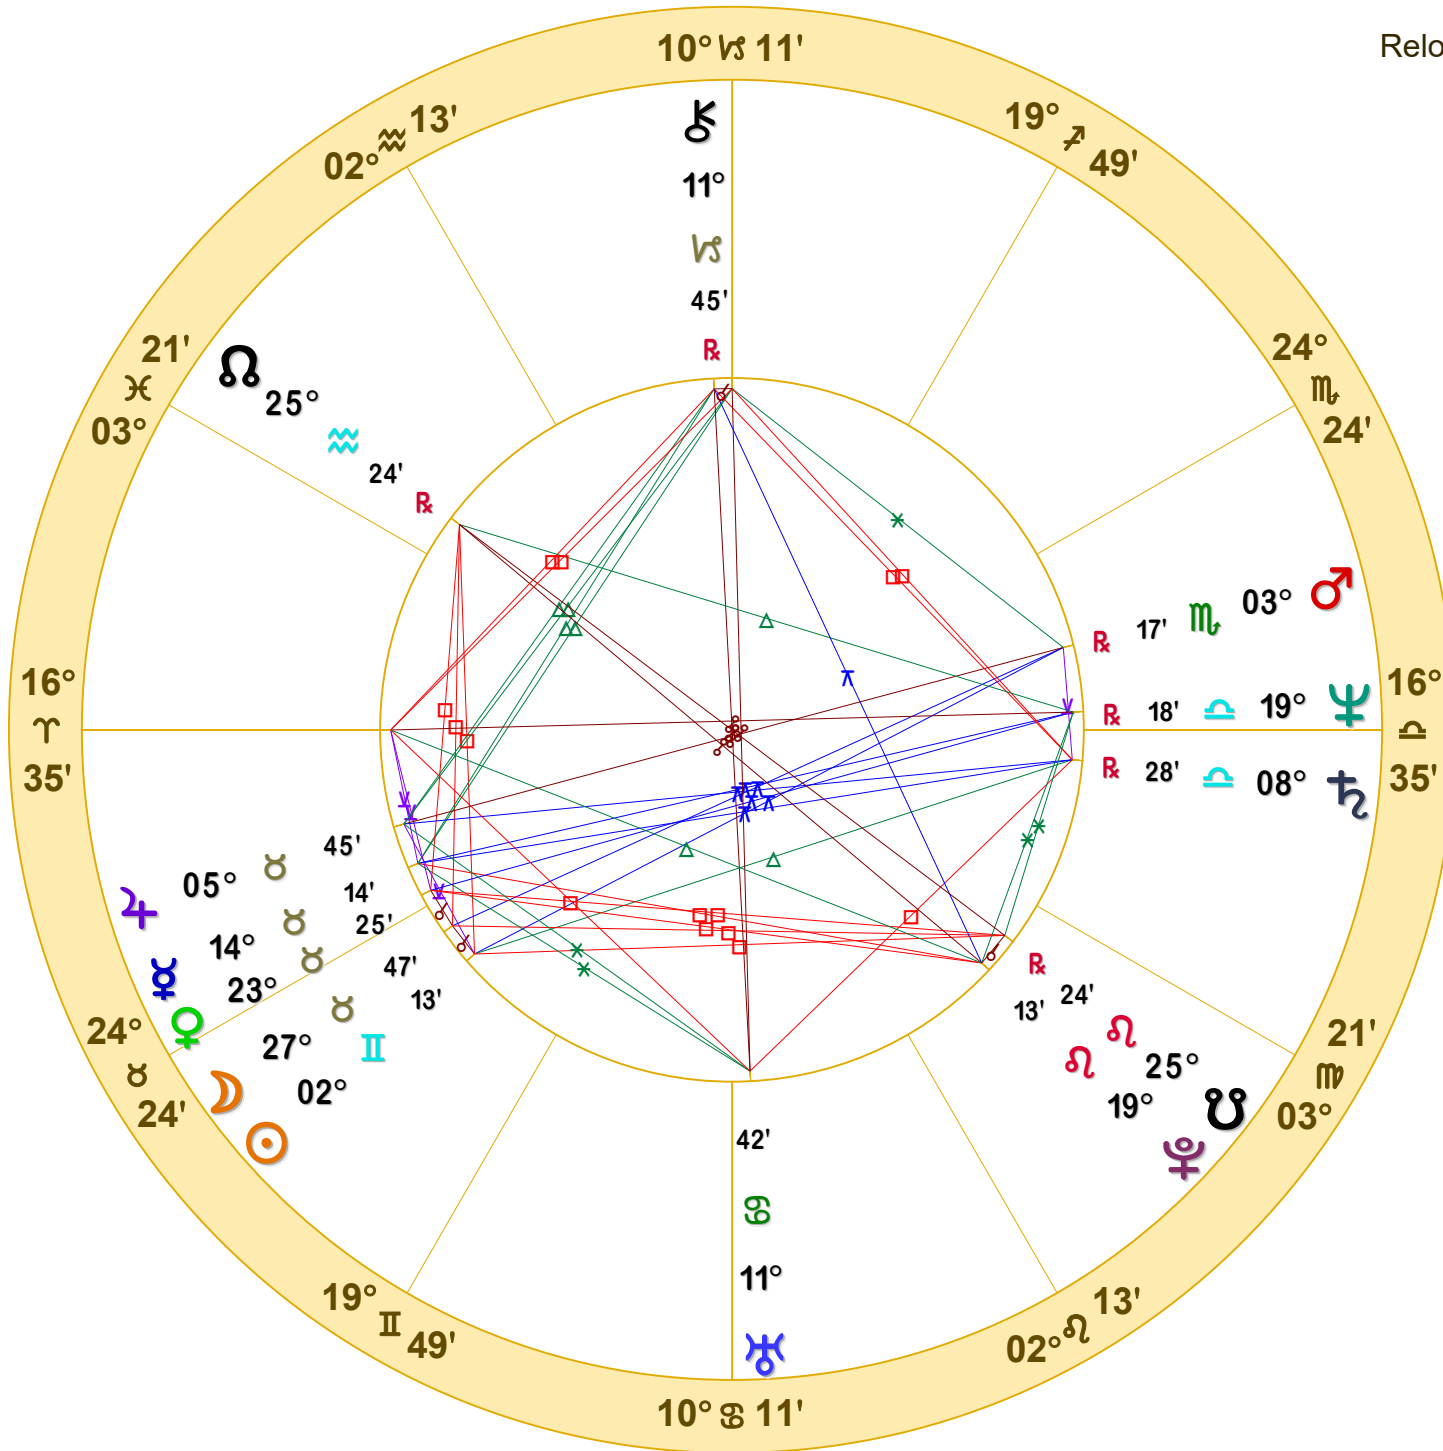

Relocated to San Diego, California

Christopher Benton

May 23, 1952

4:29 AM

Standard Time

San Diego, California

32N42'55" 117W09'23"

Time Zone: 6 hours West

Geocentric

Tropical Regiomontanus

Doc Benton

The Hanged Man

Scottsdale, AZ 85255