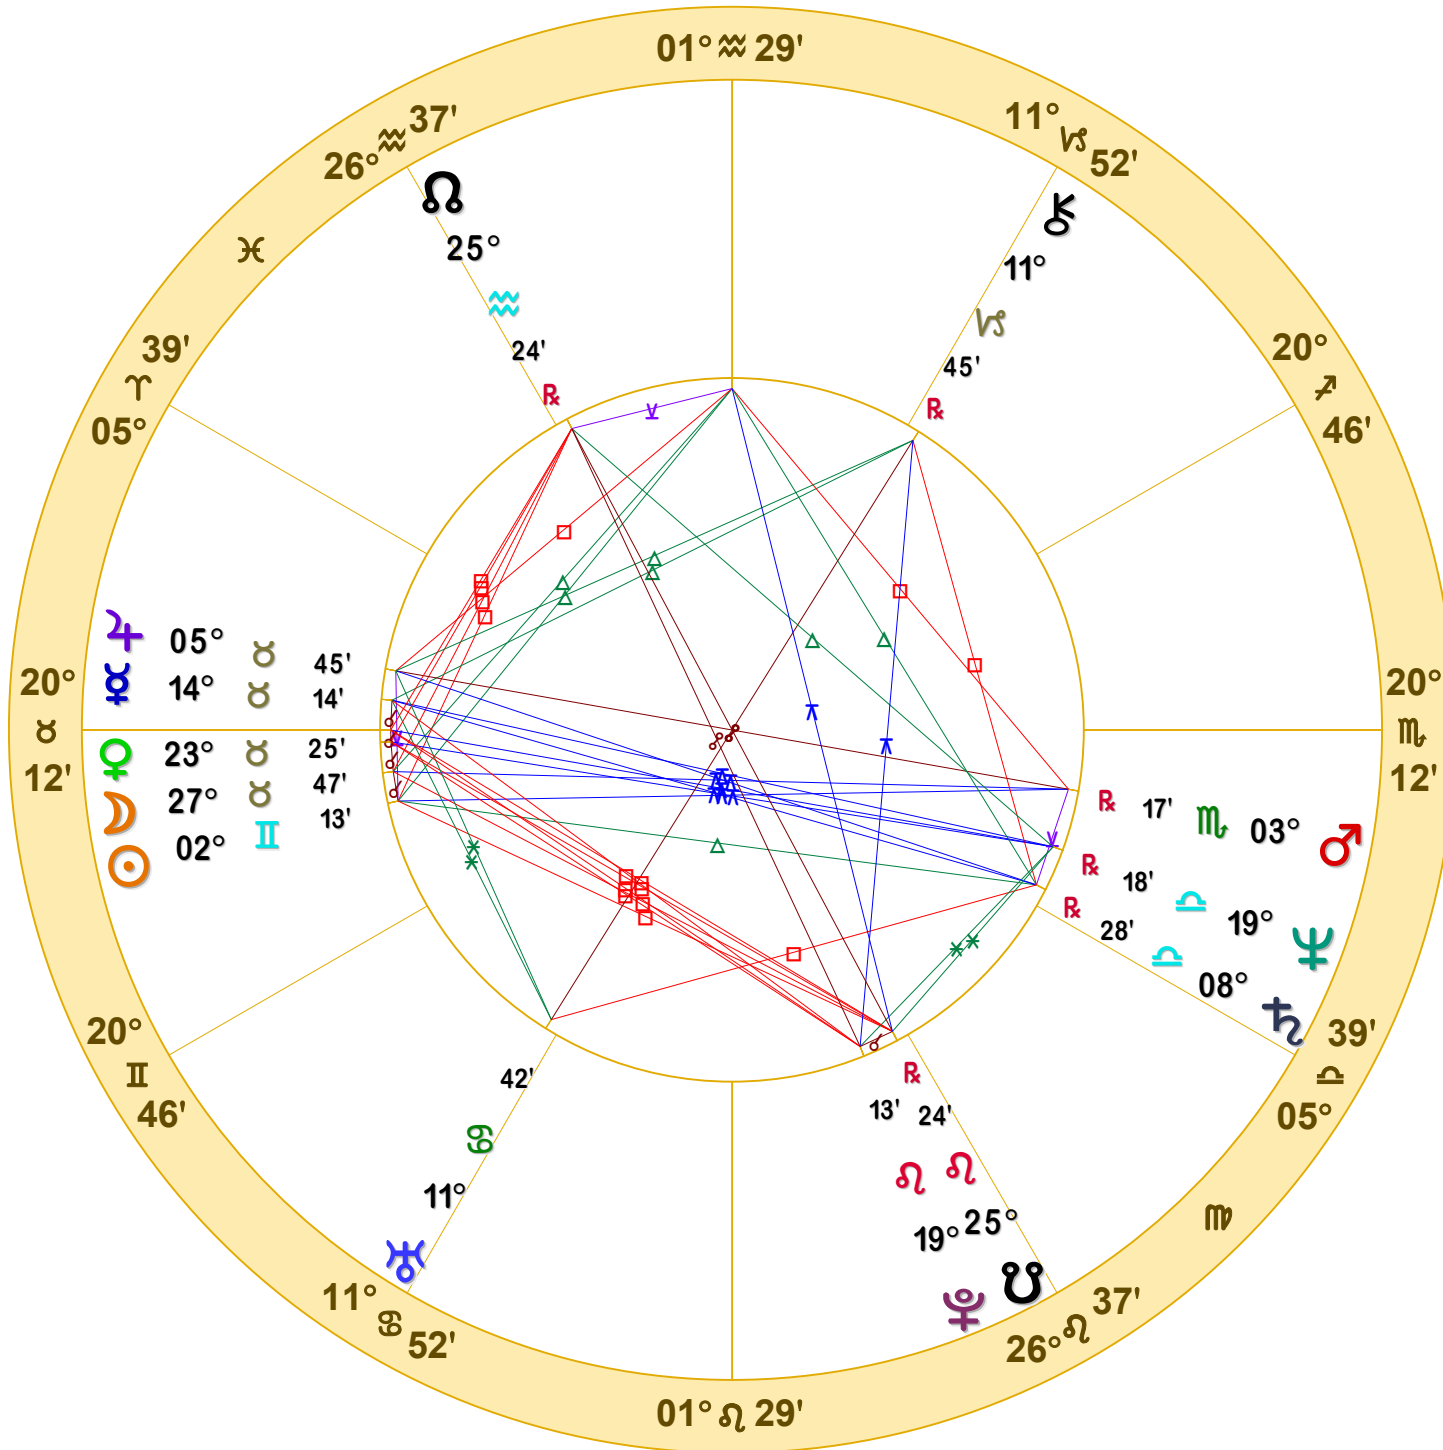

NATAL CHART

**Christopher Benton**

May 23, 1952

4:29 AM

Standard Time

Joplin, Missouri

37N05'03" 94W30'47"

Time Zone: 6 hours West

Geocentric

Tropical Regiomontanus

Doc Benton  
The Hanged Man  
Scottsdale, AZ 85255