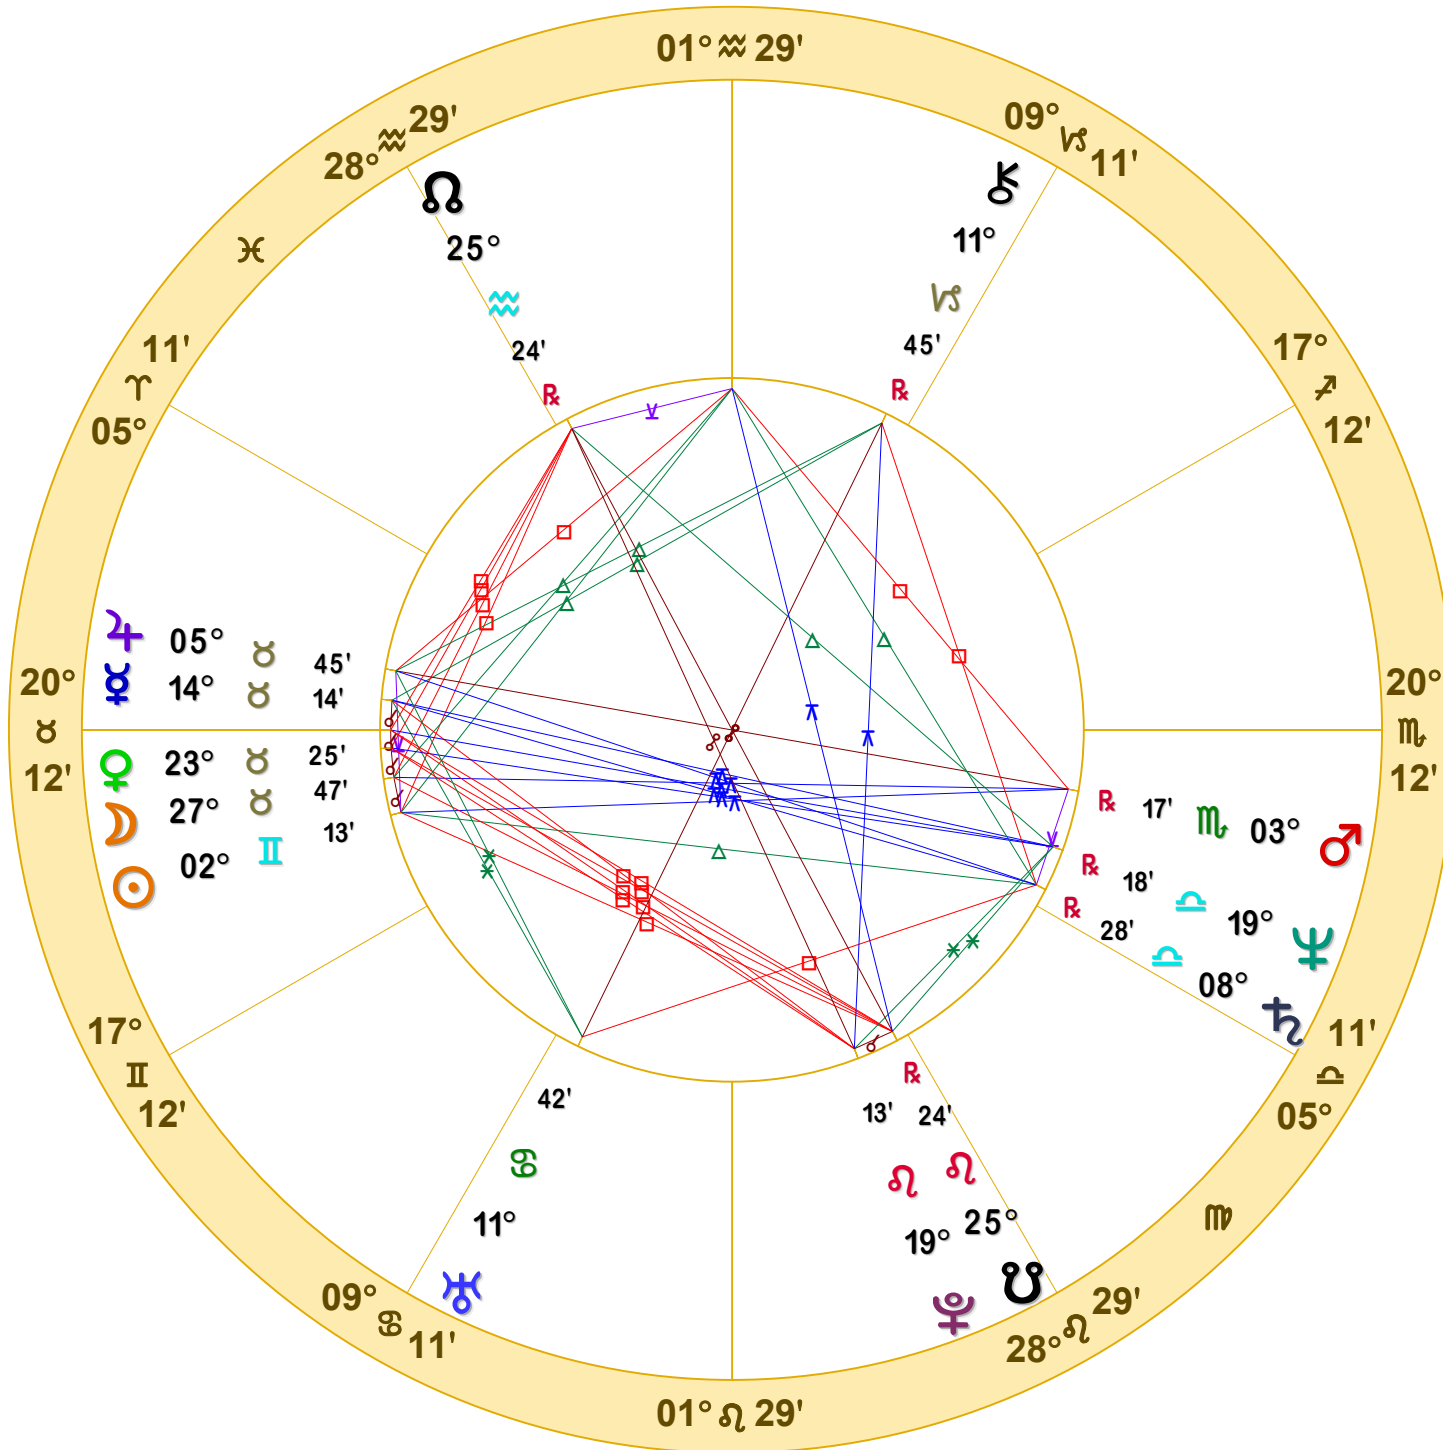

NATAL CHART

Christopher Benton

May 23, 1952

4:29 AM

Standard Time

Joplin, Missouri

37N05'03" 94W30'47"

Time Zone: 6 hours West

Geocentric

Tropical Placidus

Doc Benton

The Hanged Man

Scottsdale, AZ 85255