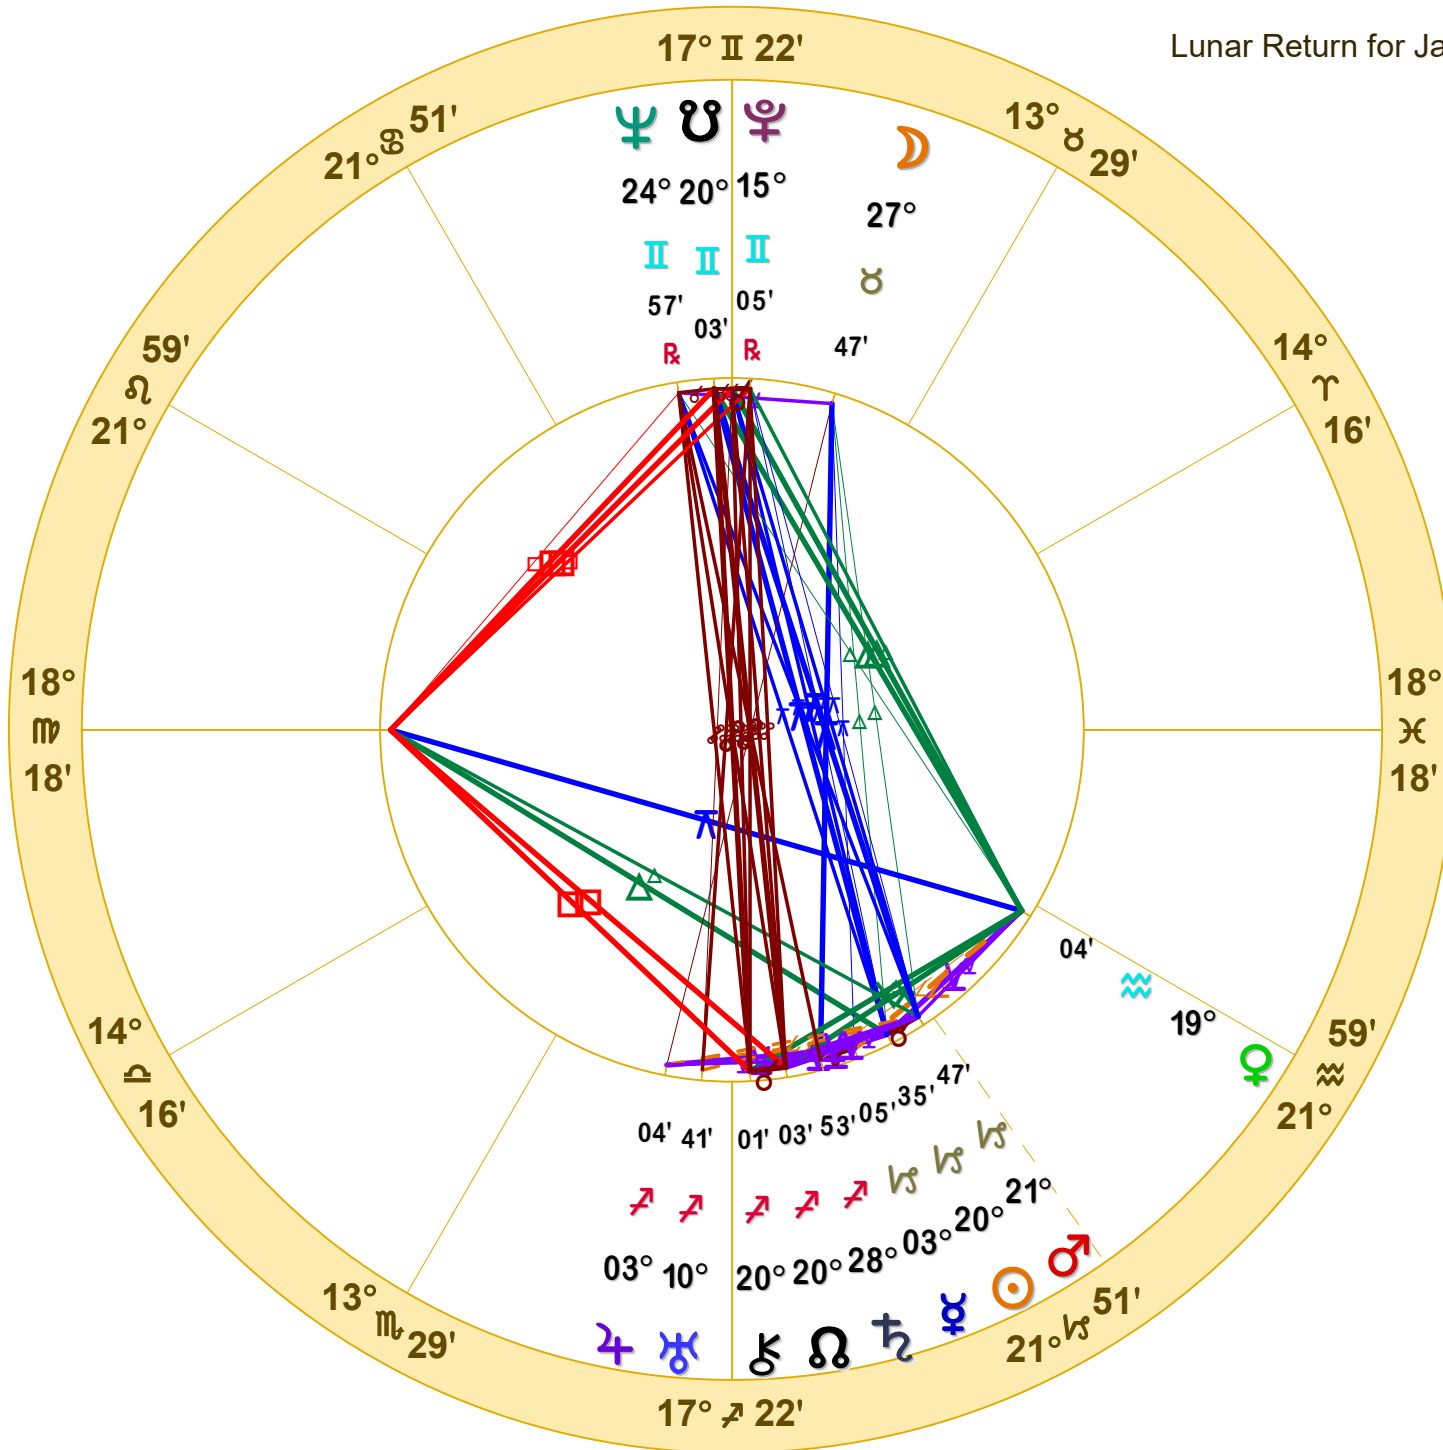

Lunar Return for January 10, 1900 in San Diego, California

**Christopher Benton**  
January 10, 1900  
9:32:37 PM  
Standard Time  
San Diego, California  
32N42'55" 117W09'23"  
Time Zone: 8 hours West  
Geocentric  
Tropical Regiomontanus