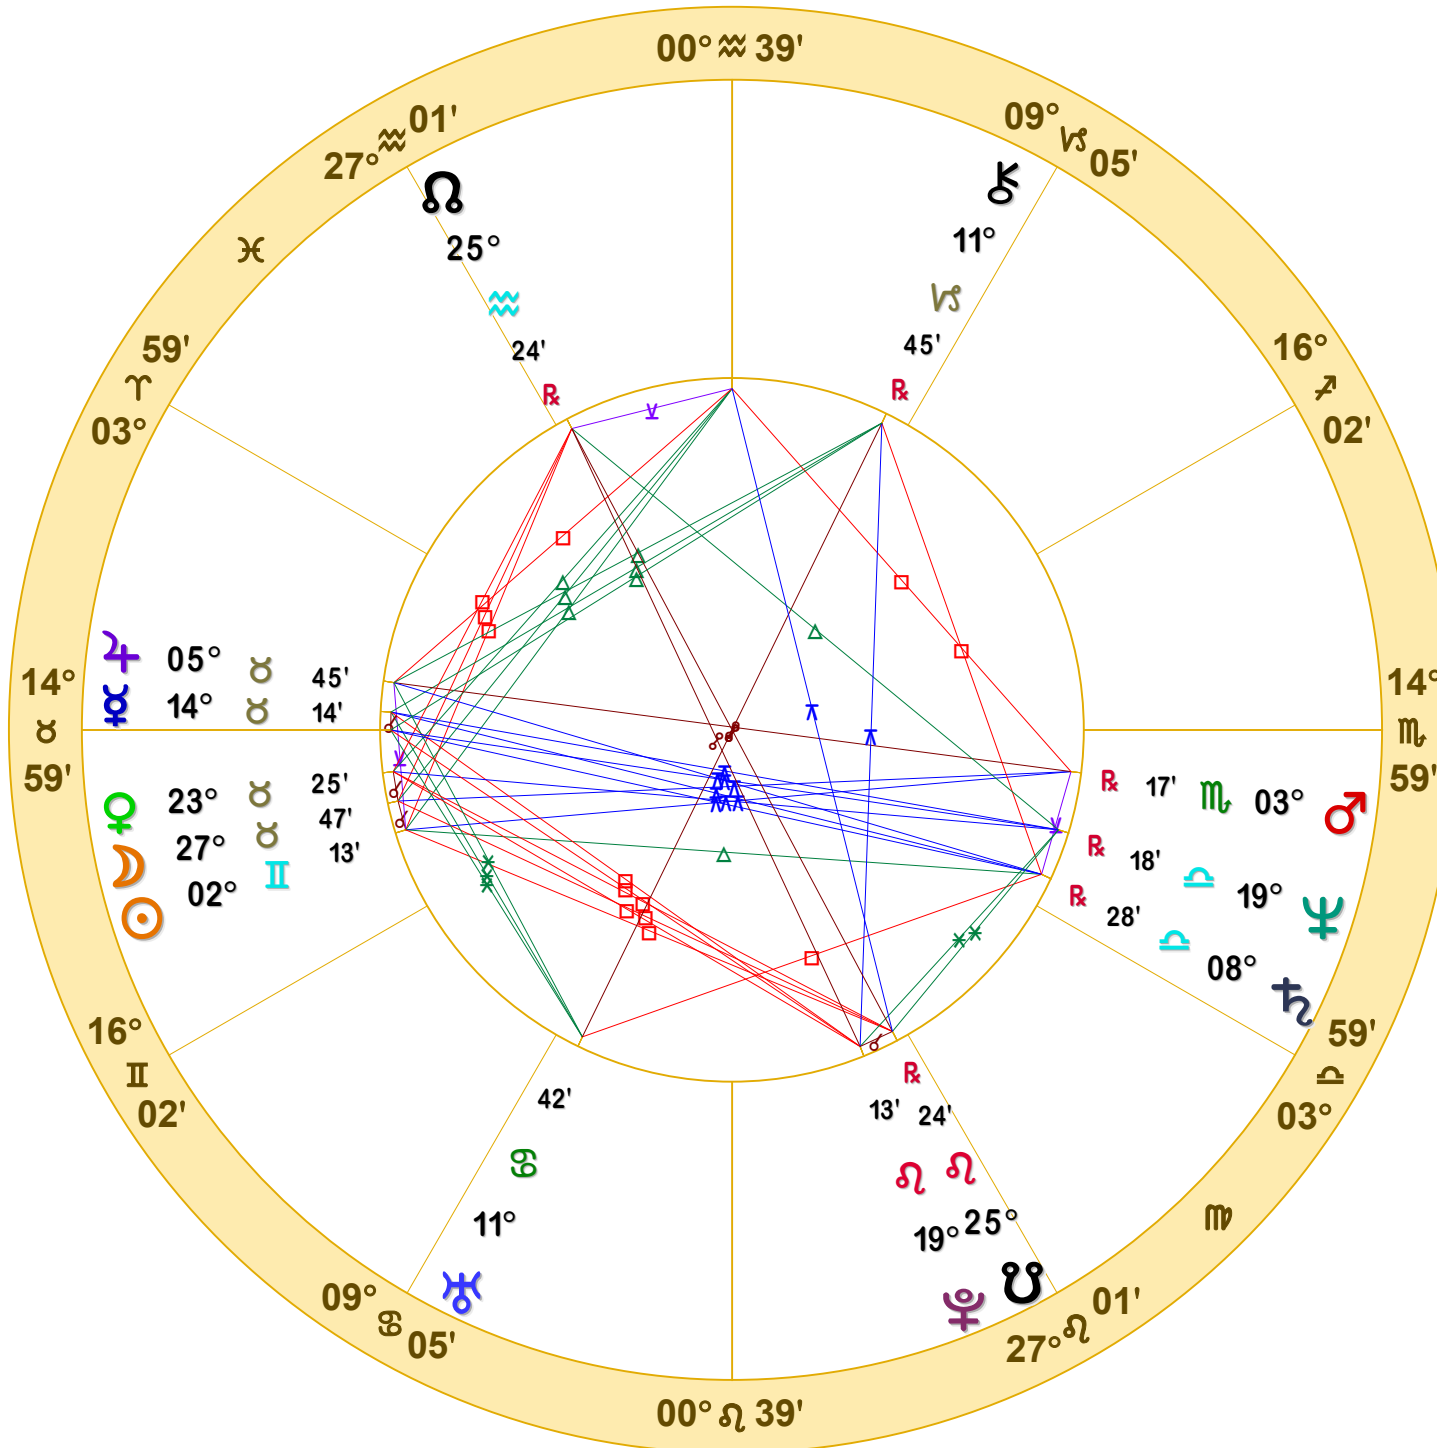

Relocated to Houston, Texas

**Christopher Benton**

May 23, 1952

4:29 AM

Standard Time

Houston, Texas

29N45'47" 95W21'47"

Time Zone: 6 hours West

Geocentric

Tropical Regiomontanus

Doc Benton

The Hanged Man

Scottsdale, AZ 85255