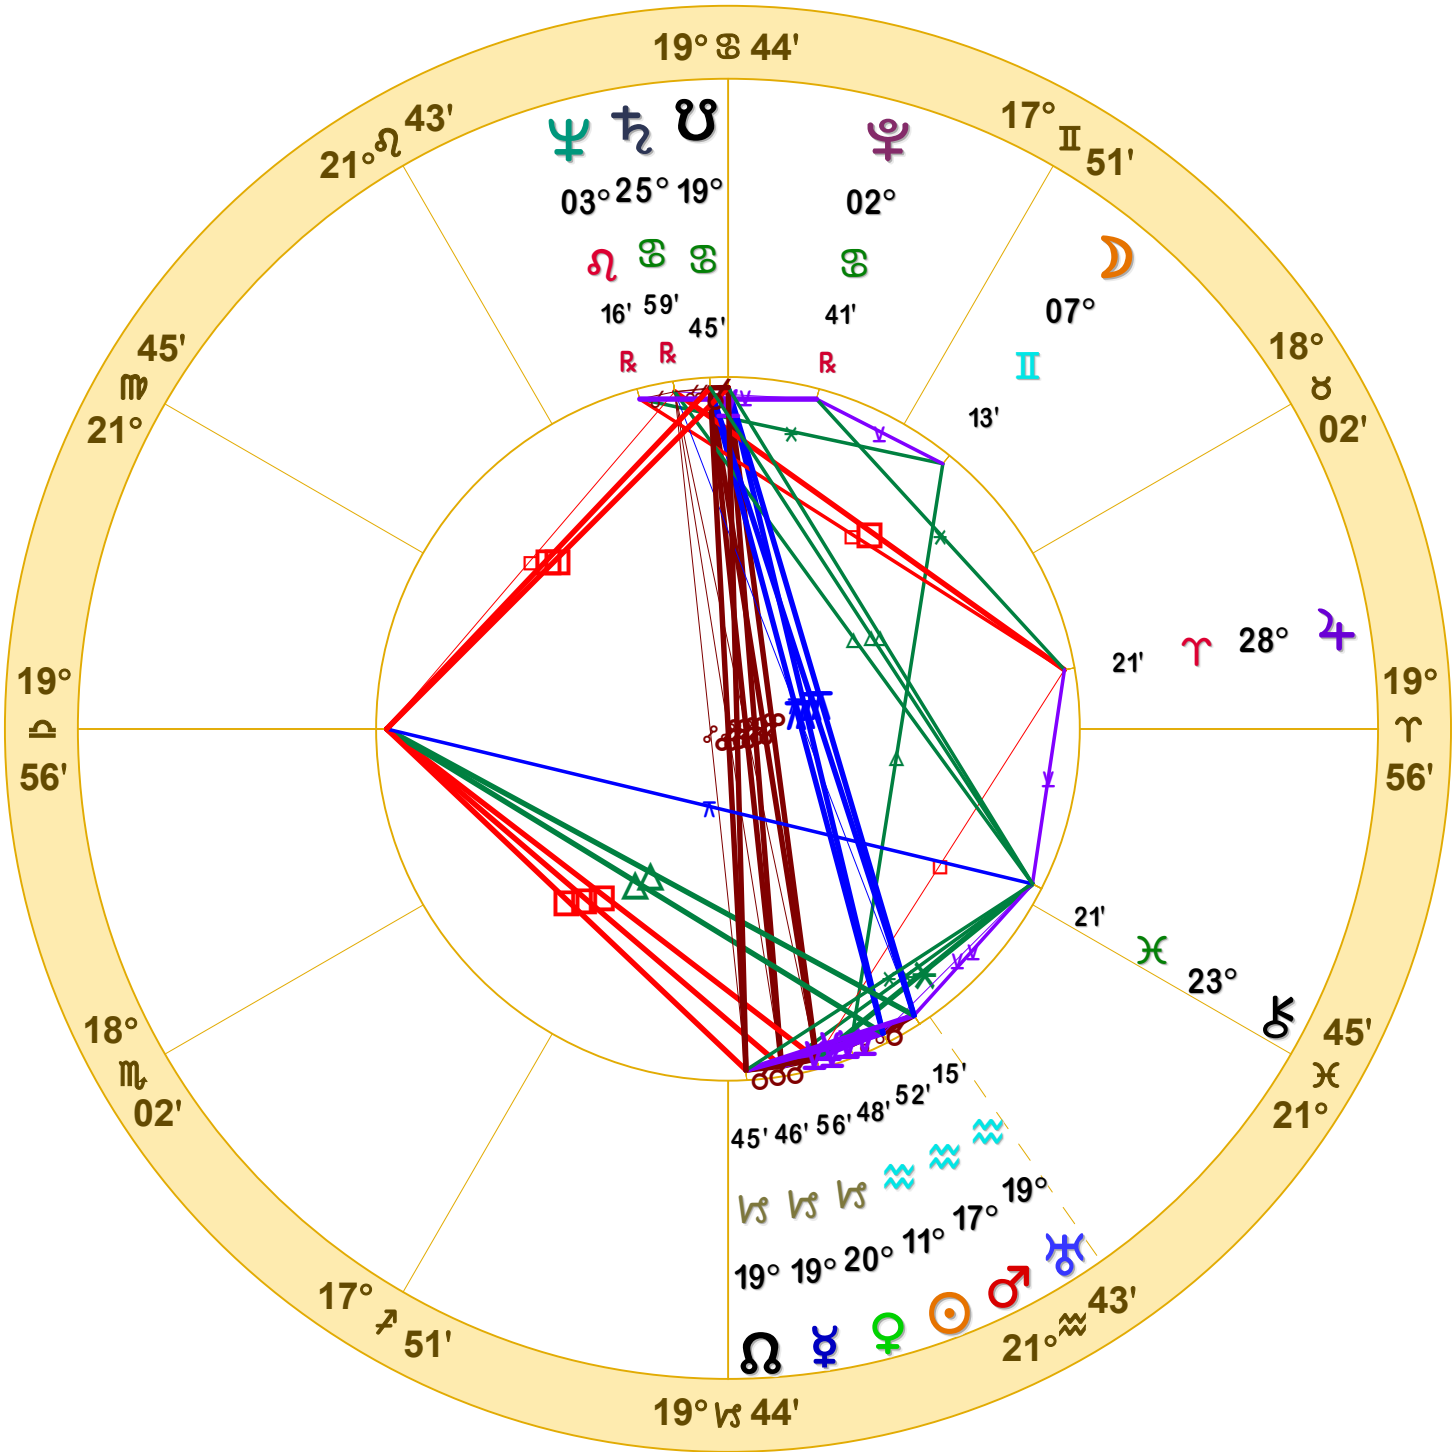

NATAL CHART

Mexico

January 31, 1917

10:42 PM

Local Mean Time

Queretaro, Mexico

20 N 36 100 W 23

Time Zone: 0 hours West

Geocentric

Tropical Regiomontanus

Doc Benton

The Hanged Man

Scottsdale, AZ 85255