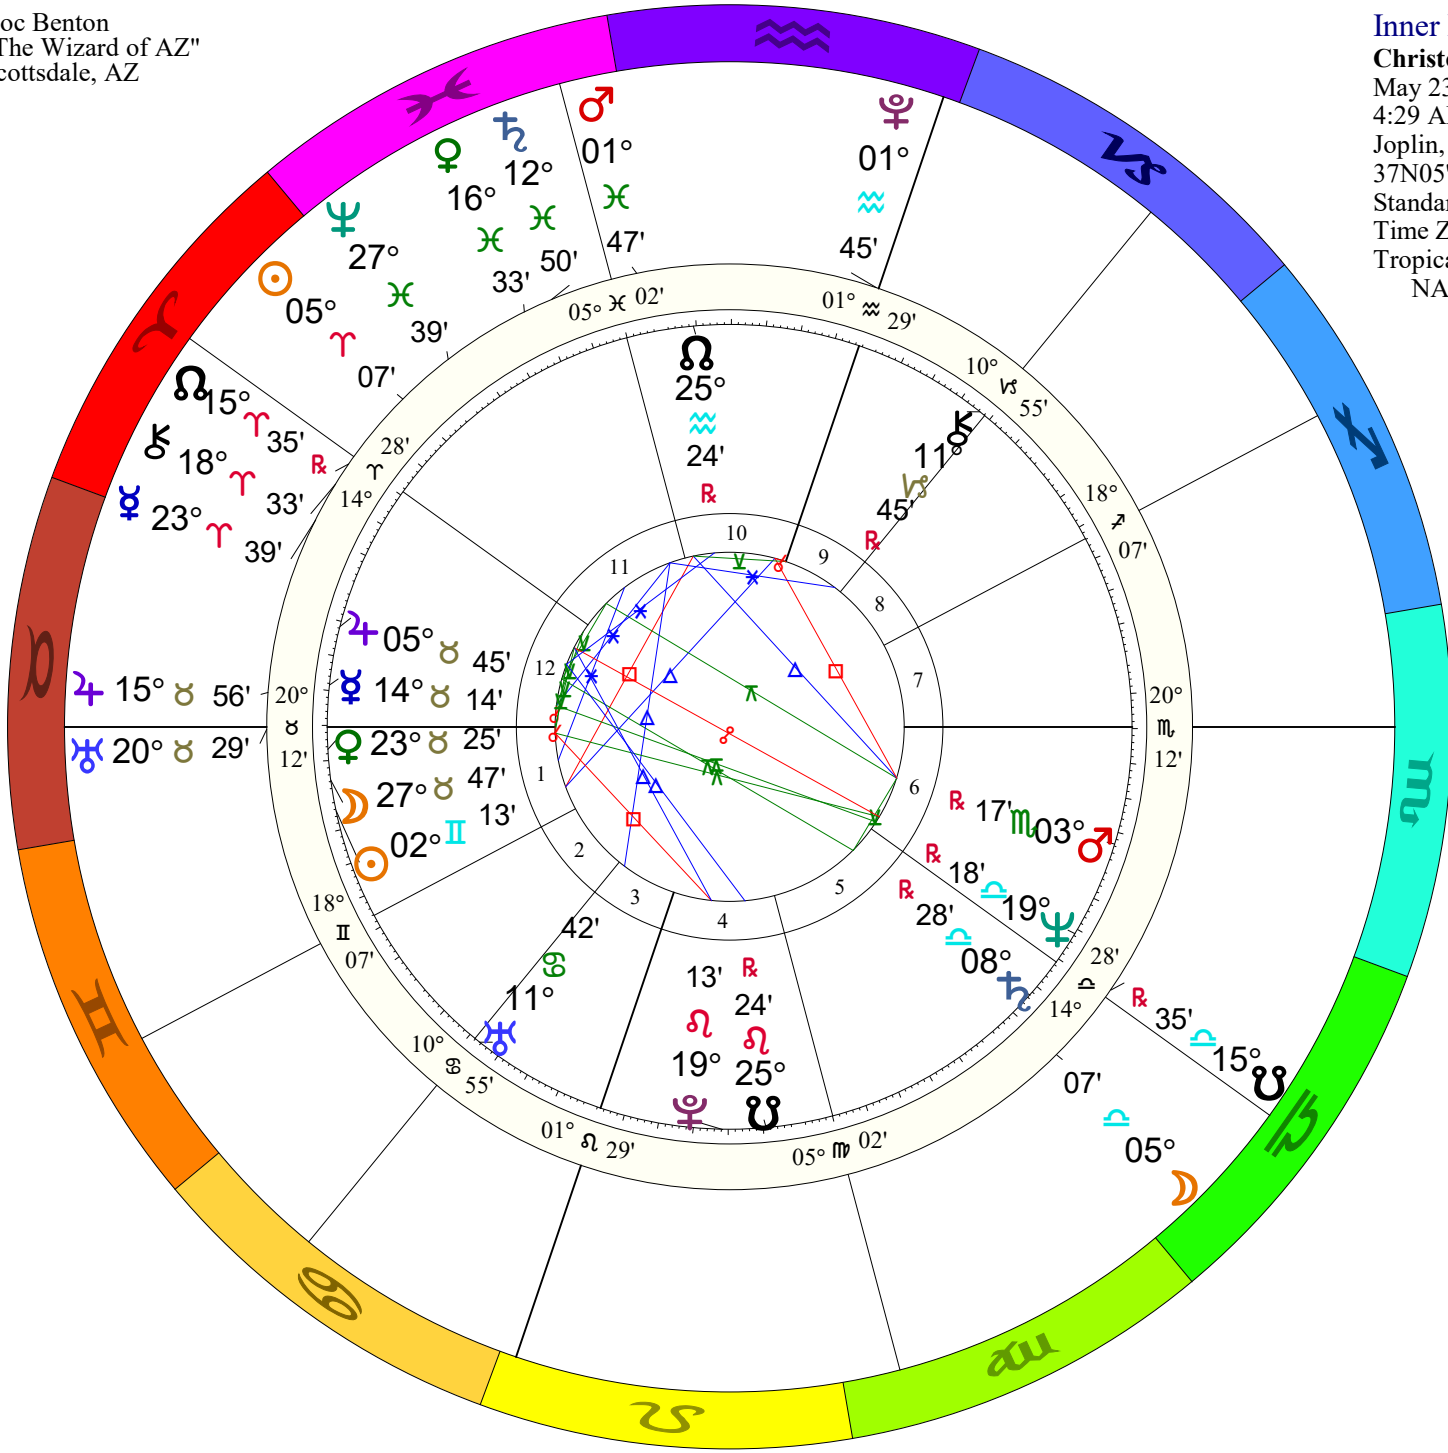

Doc Benton
 "The Wizard of AZ"
 Scottsdale, AZ

Inner Ring:
Christopher Benton
 May 23, 1952
 4:29 AM
 Joplin, Missouri
 37N05'03" 94W30'47"
 Standard Time
 Time Zone: 6 hours West
 Tropical Koch
 NATAL CHART

Outer Ring:
Lunar Eclipse Mar 25 2024
 March 25, 2024
 12:00:06 AM
 Scottsdale, Arizona
 33N30'33" 111W53'54"
 Standard Time
 Time Zone: 7 hours West
 Tropical Koch
 Lunar Eclipse (astrological) Saros
 Cycle 113 # 64

♃♄♅	0°08's
♄♅♆	0°15'a
♅♆♇	0°16'a
♆♇♈	0°17'a
♇♈♉	0°19'a
♈♉♊	0°24's
♉♊♋	0°26's
♊♋♌	0°26's
♋♌♍	0°28's
♌♍♎	0°38's
♍♎♏	0°38's
♎♏♐	0°38'a
♏♐♑	0°38'a
♐♑♒	0°39'a
♑♒♓	0°44'a
♒♓♈	1°05's
♓♈♉	1°07's
♈♉♊	1°11's
♉♊♋	1°16's
♊♋♌	1°20'a
♋♌♍	1°20'a
♌♍♎	1°24's
♍♎♏	1°29'a
♎♏♐	1°31'a
♏♐♑	1°39's
♑♒♓	1°42'a
♒♓♈	1°45'a
♓♈♉	1°45'a
♈♉♊	3 additional