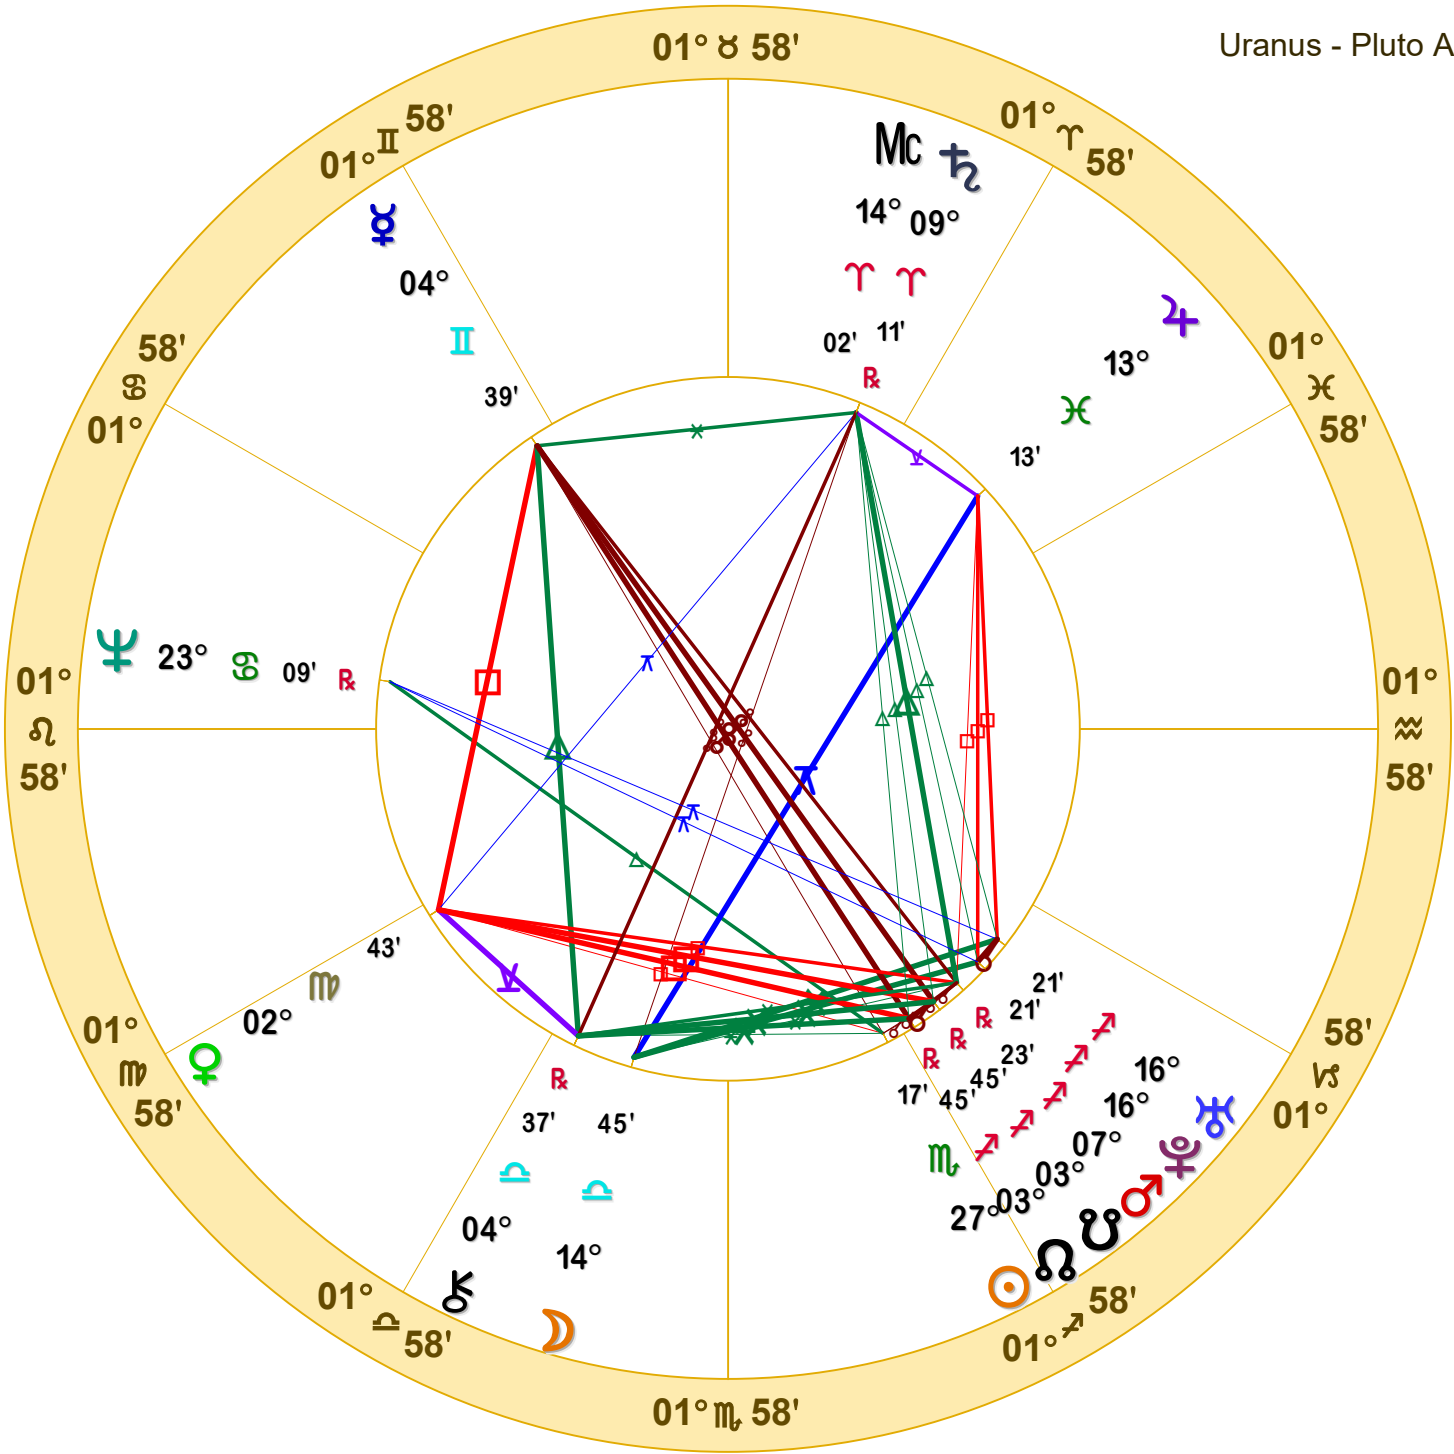

Uranus - Pluto Arc Transform NATAL CHART

Christopher Benton

May 23, 1952

4:29 AM

Standard Time

Joplin, Missouri

37N05'03" 94W30'47"

Time Zone: 6 hours West

Geocentric

Tropical Equal

Doc Benton
The Hanged Man
Scottsdale, AZ 85255