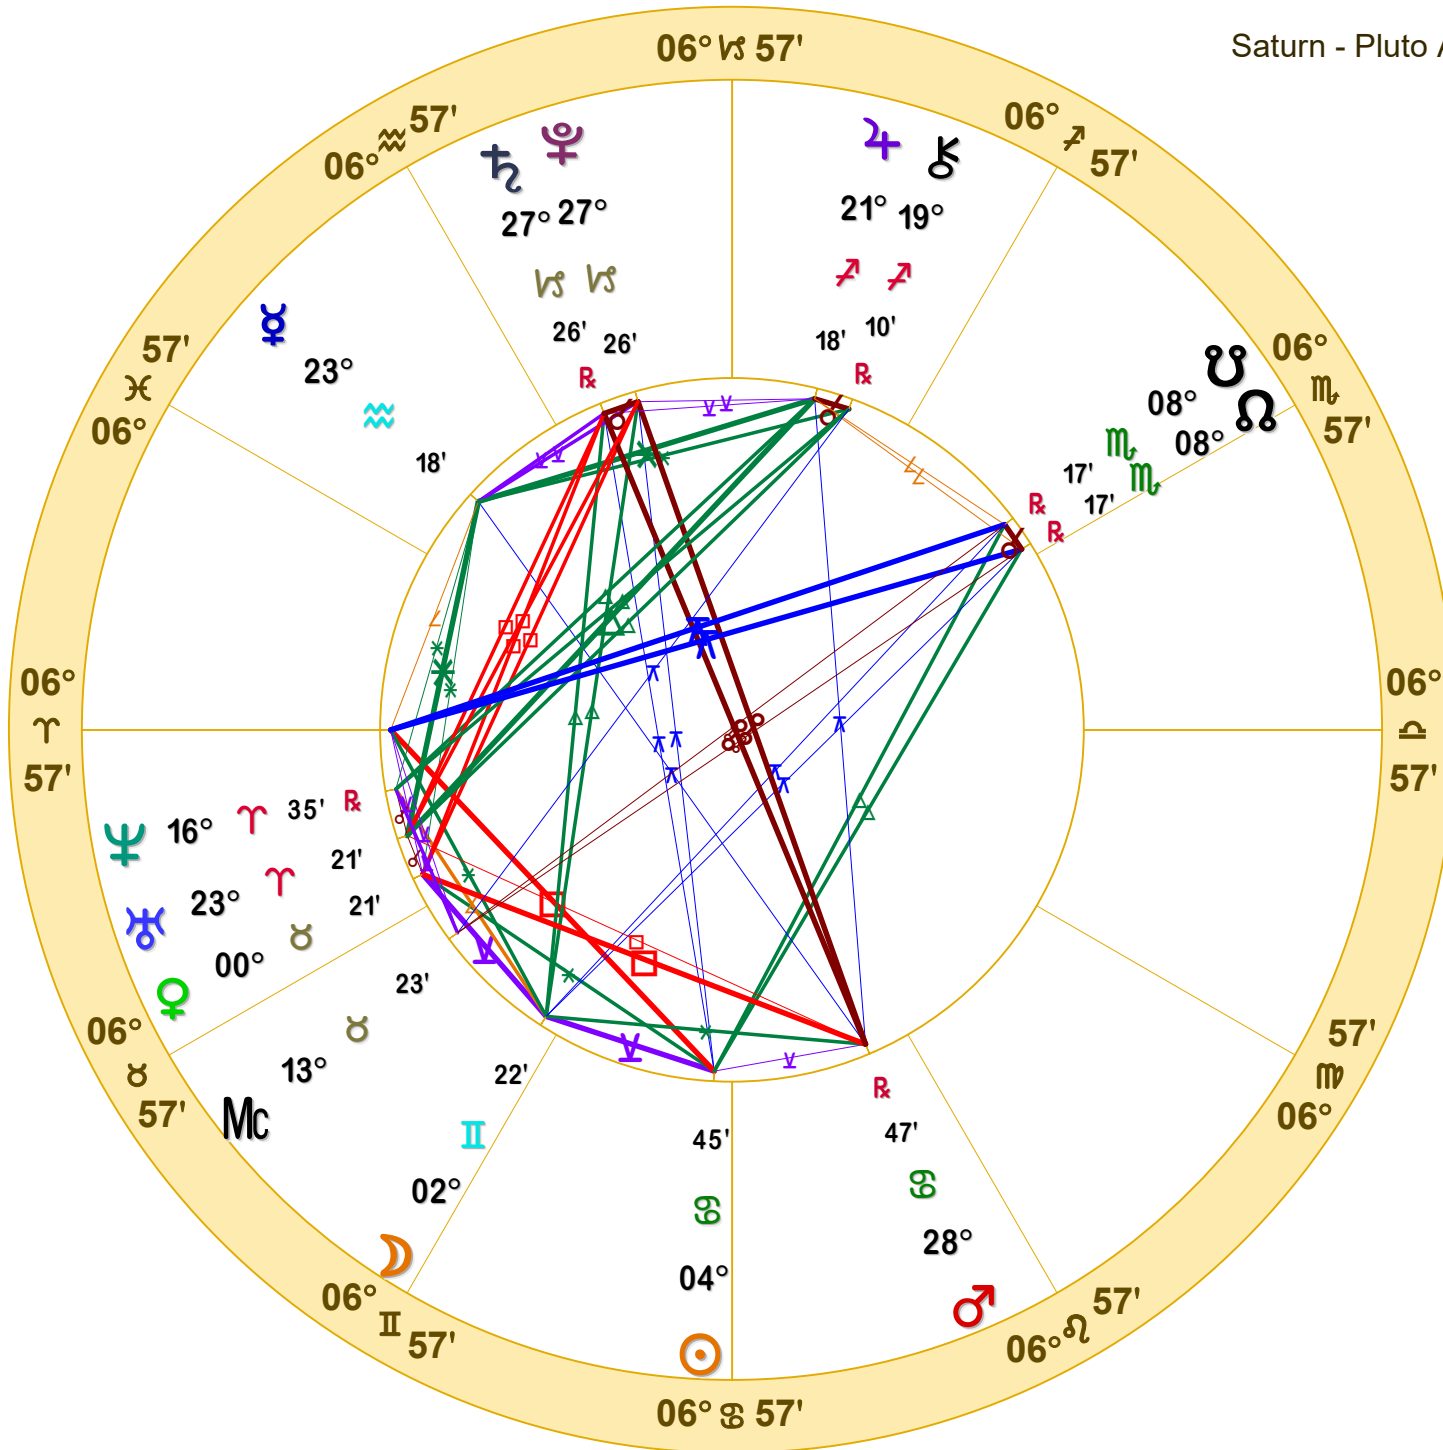

Saturn - Pluto Arc Transform NATAL CHART

**Christopher Benton**

May 23, 1952

4:29 AM

Standard Time

Joplin, Missouri

37N05'03" 94W30'47"

Time Zone: 6 hours West

Geocentric

Tropical Equal

Doc Benton  
The Hanged Man  
Scottsdale, AZ 85255