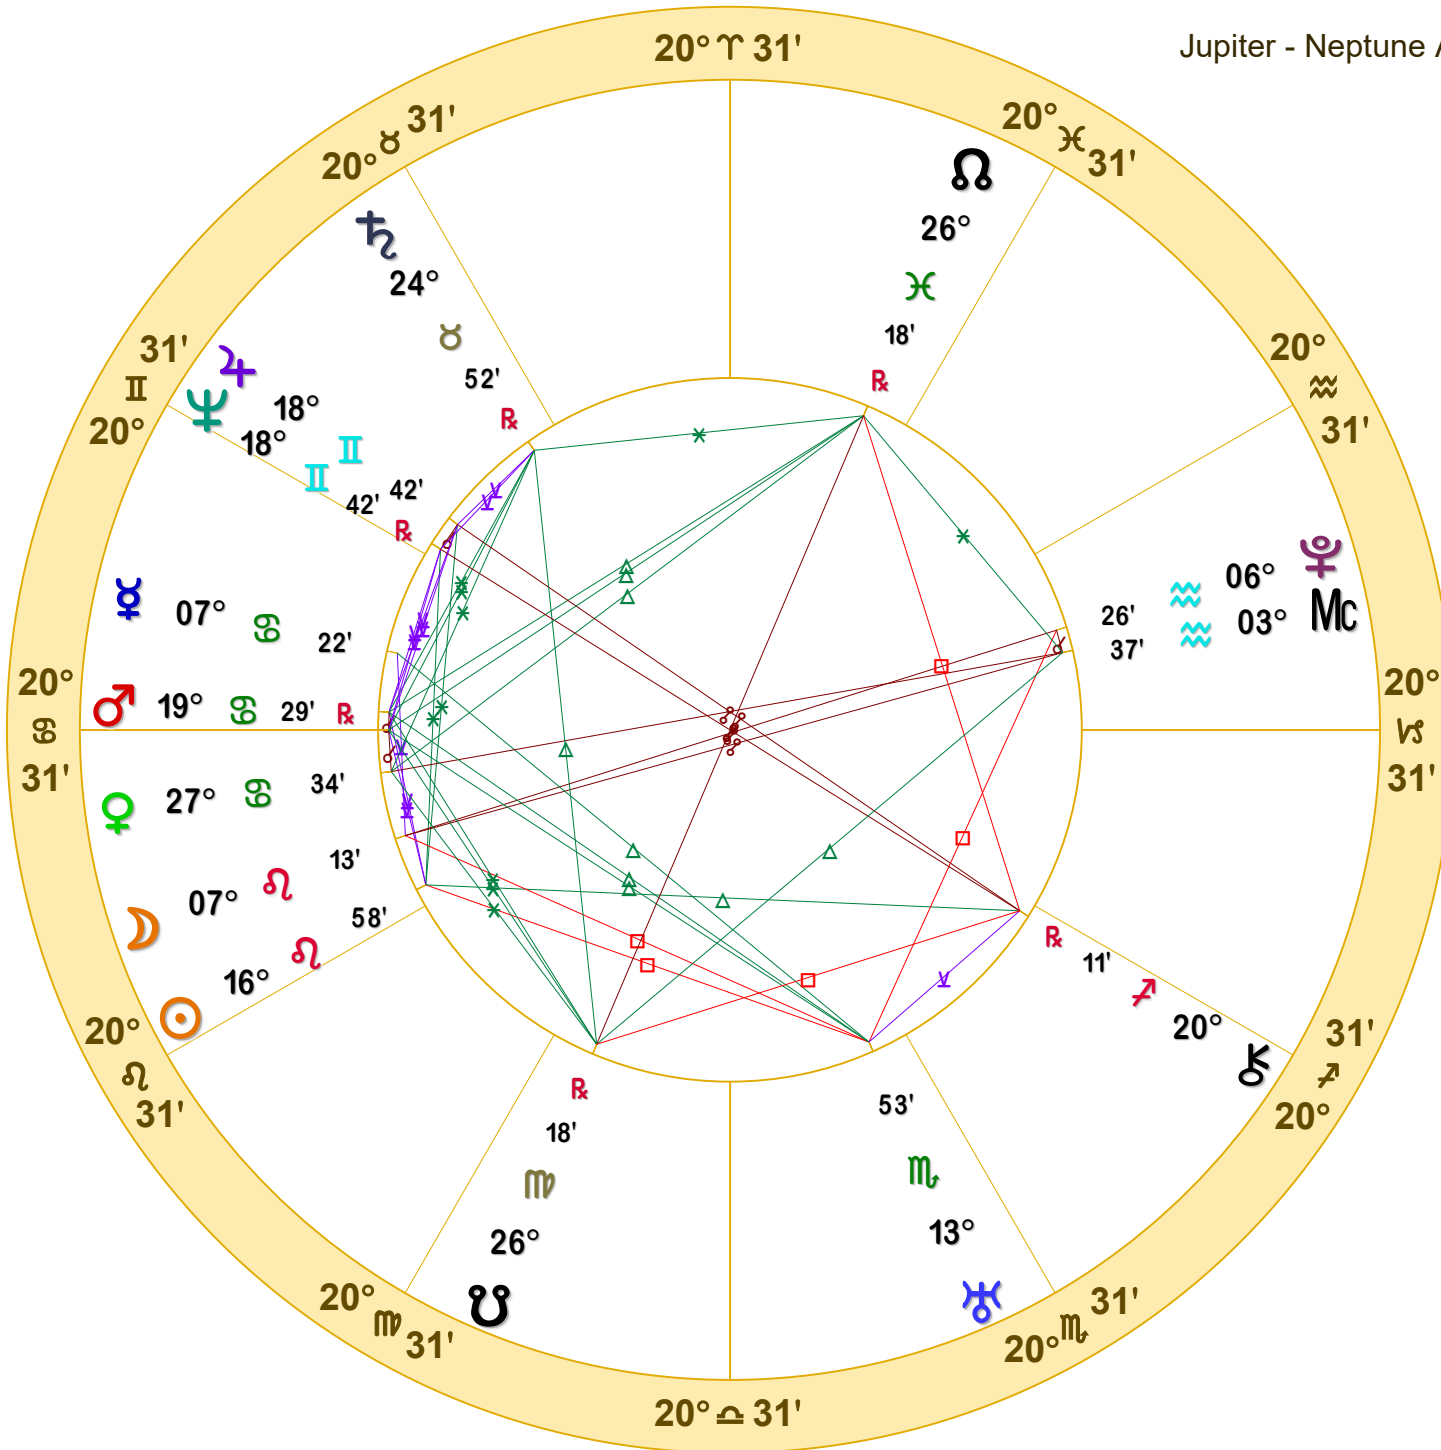

Jupiter - Neptune Arc Transform NATAL CHART

**Christopher Benton**

May 23, 1952

4:29 AM

Standard Time

Joplin, Missouri

37N05'03" 94W30'47"

Time Zone: 6 hours West

Geocentric

Tropical Equal

Doc Benton

The Hanged Man

Scottsdale, AZ 85255