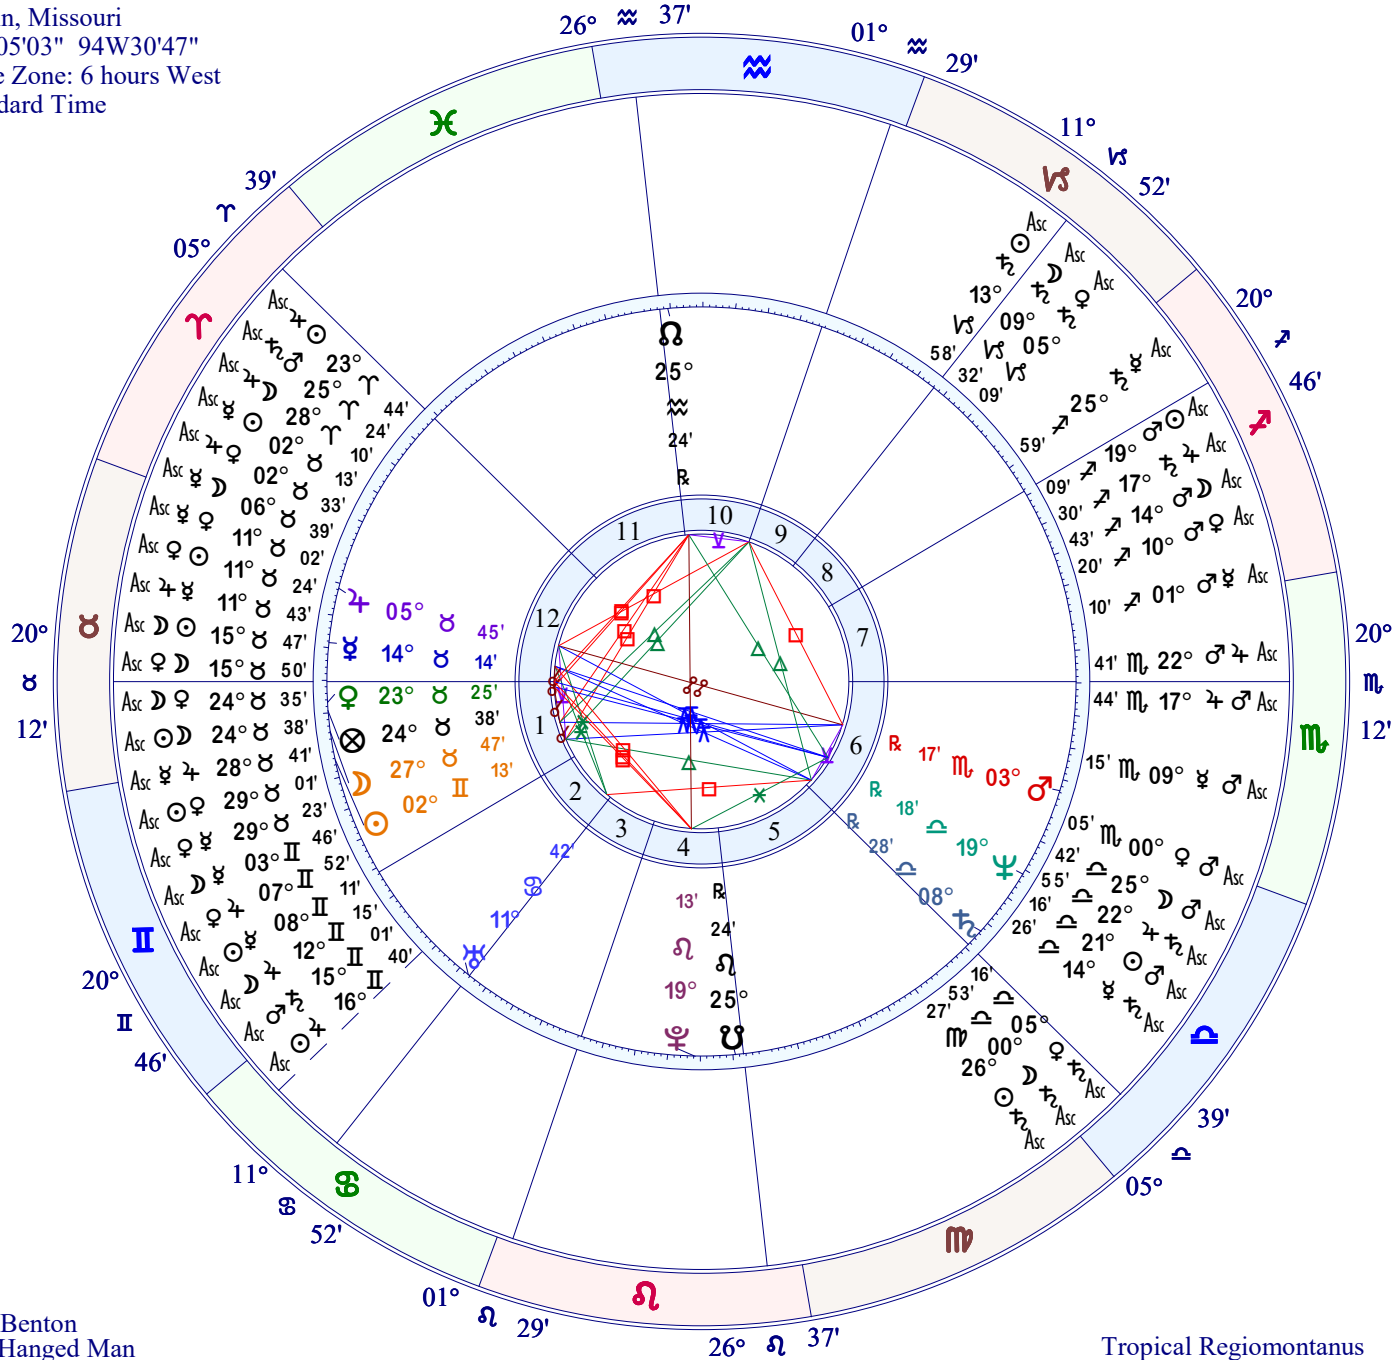

May 23, 1952
 4:29 AM
 Joplin, Missouri
 37N05'03" 94W30'47"
 Time Zone: 6 hours West
 Standard Time

Christopher Benton

NATAL CHART

- Asc ♂☽ Daemon, Religion, Spirit
- Asc ♀♃ Liberty
- Asc ♀♀ Harmony
- Asc ♂♁ Retribution & Retaliation
- Asc ♂♃ Connections, Recognition
- Asc ♂♁ Father
- Asc ♂☽ Fortune & Material Benefit
- Asc ♂♃ Servants & Service
- Asc ♂♀ Mother
- Asc ♂♁ Kings, Royalty
- Asc ♂♃ Luck
- Asc ♂♁ Inheritance, Real Estate
- Asc ♀☽ Commerce & Communication
- Asc ♂♁ Faith, Belief, Trust & Friends
- Asc ♀♀ Accord & Harmony
- Asc ♀♁ Disputes & Arguments
- Asc ♀♃ Hope, Association
- Asc ♀♁ Danger, Violence, & Debt
- Asc ♀☽ Love & Appreciation
- Asc ♂♁ Daughters
- Asc ♀♀ Treasure & Profit
- Asc ♀♀ Play & Sport
- Asc ♂♃ Praise
- Asc ♀♁ Faithfulness & Dedication
- Asc ♂♁ Commerce & Business, Drive
- Asc ♂♁ Trickery & Aggression
- Asc ♂♃ Intelligence, Skill
- Asc ♂♀ Fulfillment
- Asc ♂♃ Debate, Daring Action
- Asc ♂♁ Sickness & Upsets
- Asc ♂♀ Increase & Benefits
- Asc ♂♁ Sons
- Asc ♂♃ Social Standing
- Asc ♂♀ Mother, Love & Marriage
- Asc ♂♁ Extravagant, Lawsuit, Discord
- Asc ♂♁ Death of Parents
- Asc ♀☽ Tragedy & Fatality
- Asc ♂♁ Identity
- Asc ♀♃ Brethren & Friends
- Asc ♀♁ Agriculture & Husbandry
- Asc ♀♁ Surgery, Police & Armies
- Asc ♀♃ Siblings & Family

Doc Benton
 The Hanged Man
 Scottsdale, AZ 85255

Tropical Regiomontanus