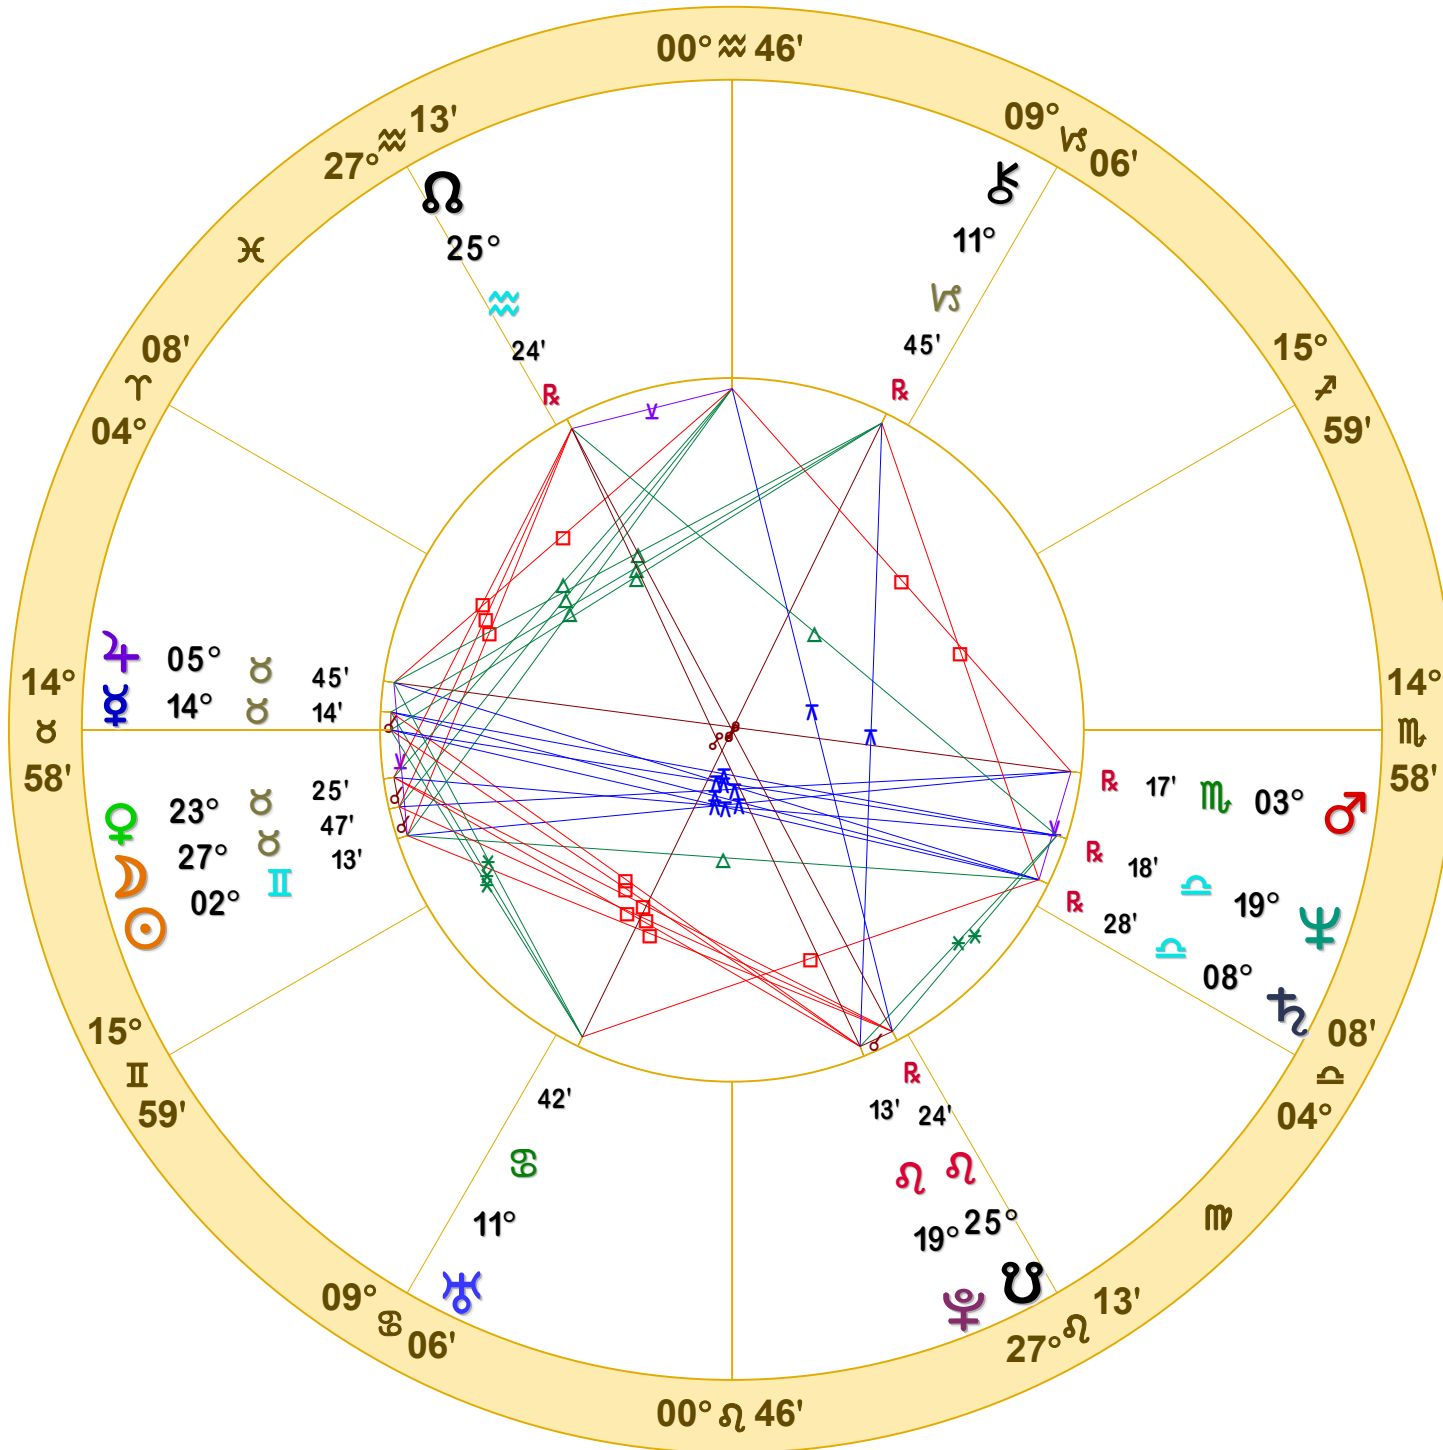

Relocated to Alvin, Texas

**Christopher Benton**

May 23, 1952

4:29 AM

Standard Time

Alvin, Texas

29N25'25" 95W14'38"

Time Zone: 6 hours West

Geocentric

Tropical Regiomontanus

Doc Benton

The Hanged Man

Scottsdale, AZ 85255