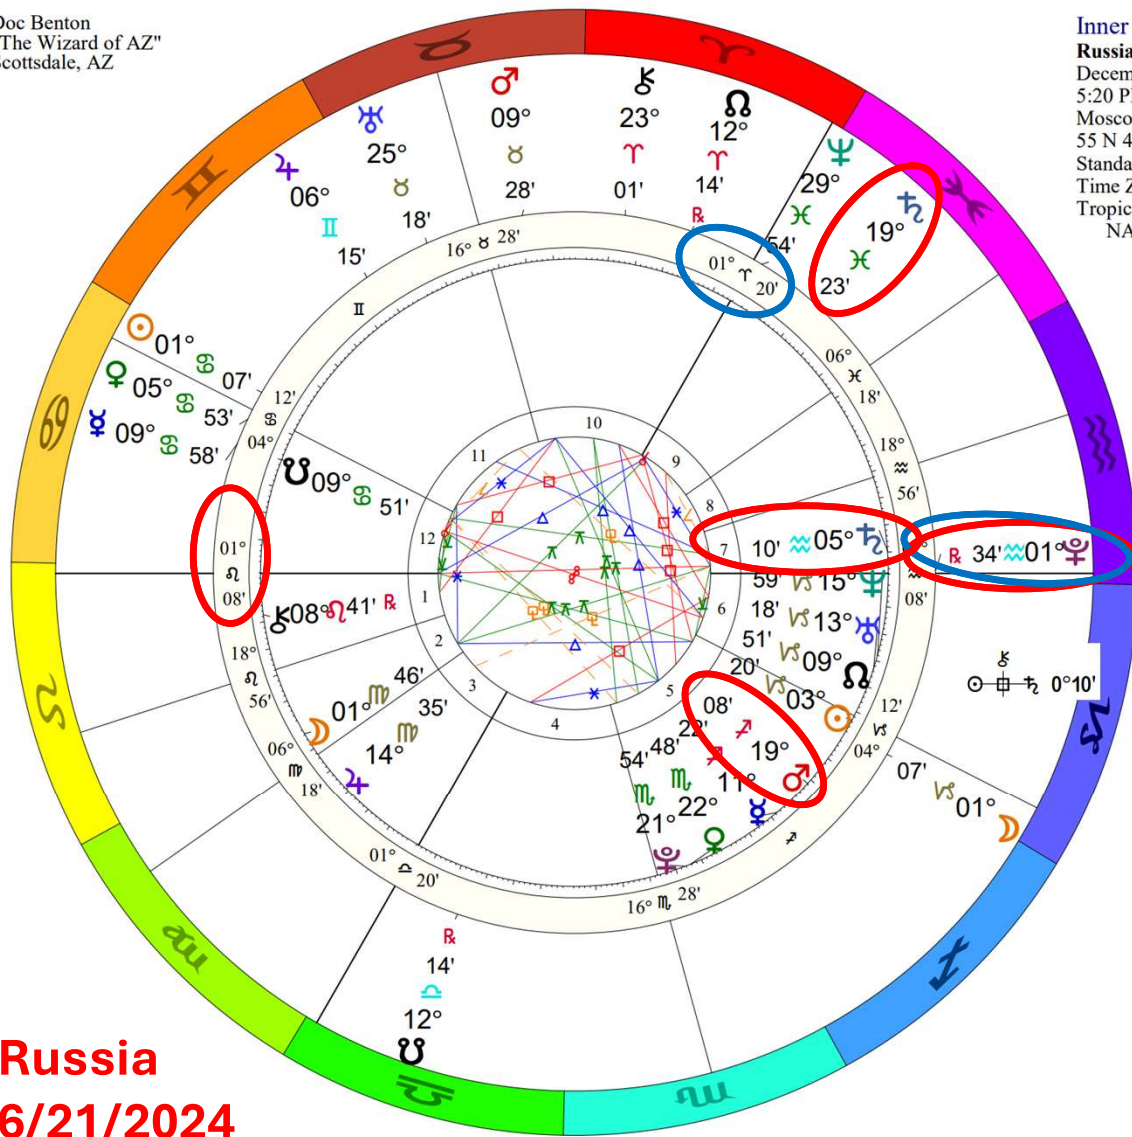

Outer Ring:
Full Moon Jun 21 2024
 June 21, 2024
 6:07:38 PM
 Scottsdale, Arizona
 33N30'33" 111W53'54"
 Standard Time
 Time Zone: 7 hours West
 Tropical Regiomontanus
 Full Moon (astrological)

t. Chiron opposite n. Mercury

t. Chiron trine n. Pluto

t. Saturn sextile n. Jupiter

t. Saturn trine n. Uranus

♄♅♆	0°05's
♄♅♆	0°06'a
♄♅♆	0°09's
♄♅♆	0°18's
♄♅♆	0°22'a
♄♅♆	0°23's
♄♅♆	0°32'a
♄♅♆	0°32'a
♄♅♆	0°37'a
♄♅♆	0°37'a
♄♅♆	0°51'a
♄♅♆	0°53's
♄♅♆	0°53's
♄♅♆	0°59'a
♄♅♆	1°08's
♄♅♆	1°11'a
♄♅♆	1°11'a
♄♅♆	1°13'a
♄♅♆	1°14's
♄♅♆	1°21's
♄♅♆	1°22'a
♄♅♆	1°38's
♄♅♆	1°42's
♄♅♆	1°42's
♄♅♆	1°44'a
♄♅♆	1°46'a
♄♅♆	1°47's
♄♅♆	1°47'a
6 additional	

Putin
6/21/2024

Vladimir Putin NATAL CHART

Transit to Natal:

2024	Jun	Jul
♄♂♃ (23♈11, 23♉11)		
♄♁♃ (22♈43, 22♉43)		
♃♂♃ (19♈45, 19♉45)		
♃♁♃ (18♈24, 18♉24)		
♃♁♃ As (18♈12, 3♉12)		
2024	Jun	Jul

Doc Benton
 "The Wizard of AZ"
 Scottsdale, AZ

Inner Ring:
Russia 1991
 December 25, 1991
 5:20 PM
 Moscow, Moskva, Russia
 55 N 45 37 E 35
 Standard Time
 Time Zone: 2 hours East
 Tropical Regiomontanus
 NATAL CHART

Outer Ring:
Full Moon Jun 21 2024
 June 21, 2024
 6:07:38 PM
 Scottsdale, Arizona
 33N30'33" 111W53'54"
 Standard Time
 Time Zone: 7 hours West
 Tropical Regiomontanus
 Full Moon (astrological)