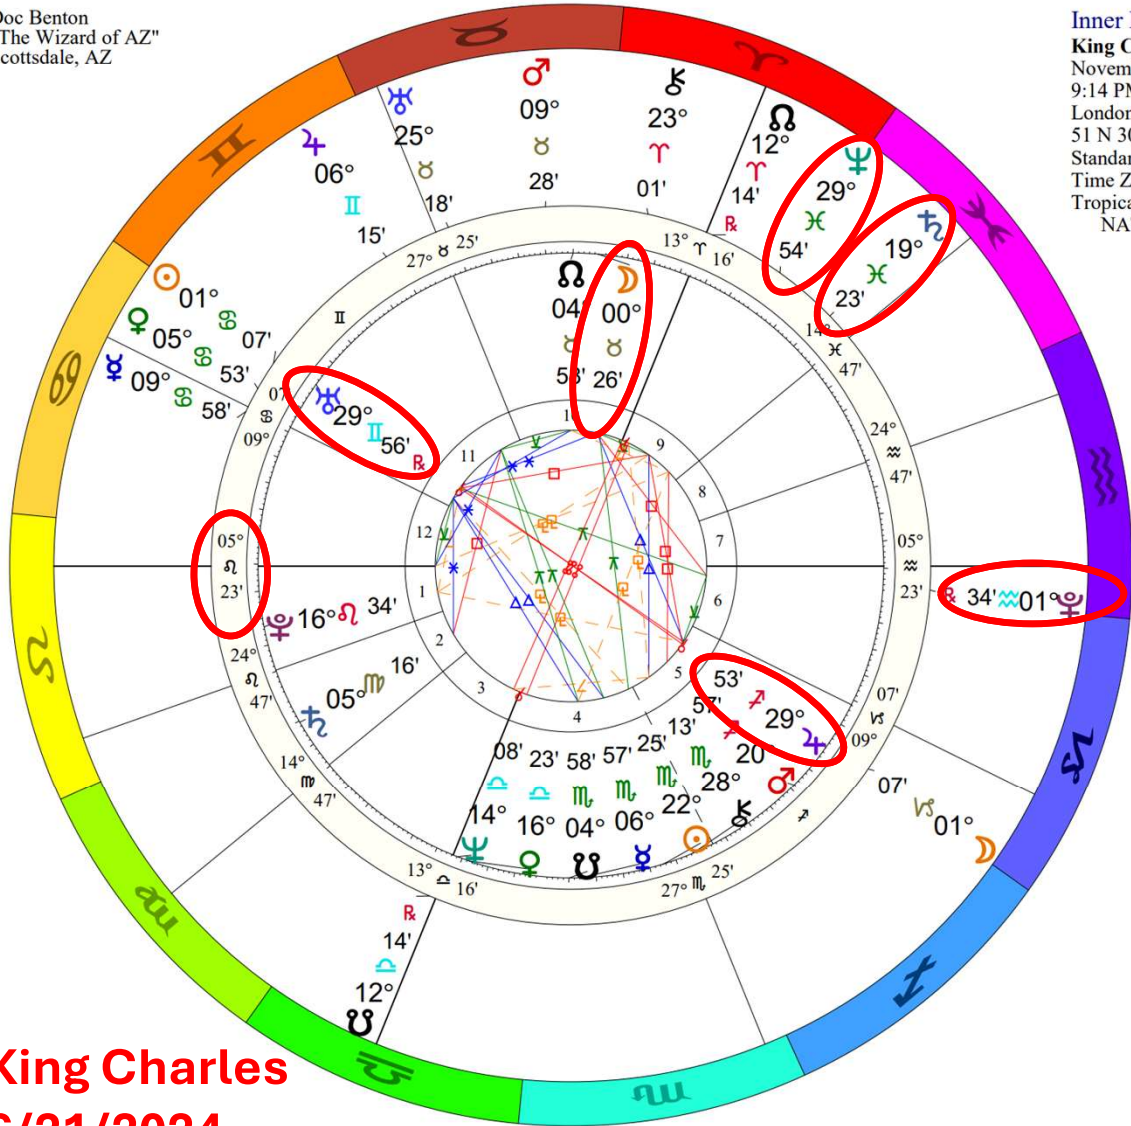

Outer Ring:
Full Moon Jun 21 2024
 June 21, 2024
 6:07:38 PM
 Scottsdale, Arizona
 33N30'33" 111W53'54"
 Standard Time
 Time Zone: 7 hours West
 Tropical Regiomontanus
 Full Moon (astrological)

♃♂♂	0°02's
♃♂♂	0°09'a
♃♂♂	0°11's
♃♂♂	0°11'a
♃♂♂	0°12'a
♃♂♂	0°15's
♃♂♂	0°24'a
♃♂♂	0°24'a
♃♂♂	0°30'a
♃♂♂	0°37'a
♃♂♂	0°38'a
♃♂♂	0°38'a
♃♂♂	0°41's
♃♂♂	0°41'a
♃♂♂	0°44'a
♃♂♂	0°46'a
♃♂♂	0°52's
♃♂♂	0°52's
♃♂♂	0°52'a
♃♂♂	0°55'a
♃♂♂	0°55'a
♃♂♂	1°00's
♃♂♂	1°00's
♃♂♂	1°00'a
♃♂♂	1°02's
♃♂♂	1°04'a
15 additional	

Ukraine Independence NATAL CHART

Transit to Natal:

2024	Jun	Jul
♁✳♃ (22♐09, 22♋09)	[Blue bar from Jun 1 to Jun 17]	
♀♁♃ (1♋32, 1♋32)	[Red bar from Jun 23 to Jul 25]	
♁♁♁ (25♁05, 25♐05)	[Blue bar from Jun 17 to Jul 6]	
♁♁♁ (25♁07, 10♁07)	[Red bar from Jun 17 to Jul 6]	
♁♁As (23♁42, 8♁42)	[Red bar from Jun 1 to Jun 10]	
♃♁♁ (18♁52, 3♁52)	[Red bar from Jun 3 to Jul 25]	
♁♁♃ (25♁58, 25♁58)	[Red bar from Jun 6 to Jul 6]	
♁♁♃ (26♁02, 26♁02)	[Red bar from Jun 7 to Jul 6]	
♃♁♀ (17♁46, 17♐46)	[Blue bar from Jul 25 to Jul 28]	
2024	Jun	Jul

Doc Benton
 "The Wizard of AZ"
 Scottsdale, AZ

Inner Ring:
King Charles III
 November 14, 1948
 9:14 PM
 London, England
 51 N 30 0 W 10
 Standard Time
 Time Zone: 0 hours West
 Tropical Regiomontanus
 NATAL CHART

**t. Neptune square n. Uranus
 & n.Jupiter**

**t. Saturn sesquiquadrate n.
 Ascendant**

t. Pluto square n. Moon

Outer Ring:
Full Moon Jun 21 2024
 June 21, 2024
 6:07:38 PM
 Scottsdale, Arizona
 33N30'33" 111W53'54"
 Standard Time
 Time Zone: 7 hours West
 Tropical Regiomontanus
 Full Moon (astrological)