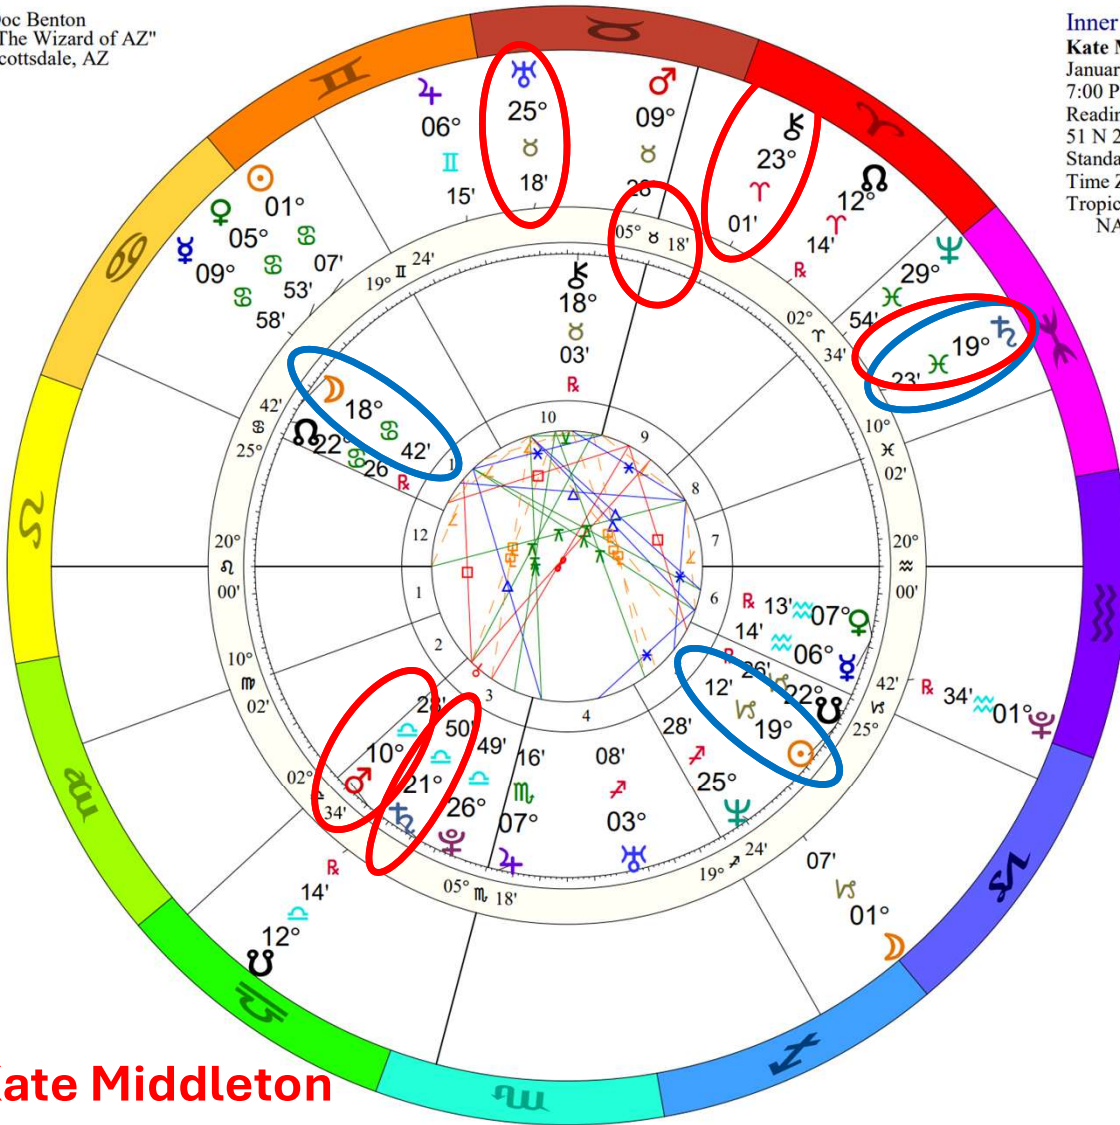

Doc Benton
 "The Wizard of AZ"
 Scottsdale, AZ

Inner Ring:
King Charles III
 November 14, 1948
 9:14 PM
 London, England
 51 N 30 0 W 10
 Standard Time
 Time Zone: 0 hours West
 Tropical Regiomontanus
 NATAL CHART

**t. Neptune square n. Uranus
 & n.Jupiter**

**t. Saturn sesquiquadrate n.
 Ascendant**

t. Pluto square n. Moon

Outer Ring:
Full Moon Jun 21 2024
 June 21, 2024
 6:07:38 PM
 Scottsdale, Arizona
 33N30'33" 111W53'54"
 Standard Time
 Time Zone: 7 hours West
 Tropical Regiomontanus
 Full Moon (astrological)

♃♁♂	0°01'a
♃♁♂	0°02'a
♂♁♂	0°26'a
♂♁♂	0°26'a
♂♂♂	0°29'a
♂♂♂	0°32's
♂♂♂	0°35'a
♂♂♂	0°35'a
♂♂♂	0°36'a
♂♂♂	0°37's
♂♂♂	0°42's
♂♂♂	0°42'a
♂♂♂	0°43's
♂♂♂	0°52'a
♂♂♂	0°55's
♂♂♂	0°55's
♂♂♂	0°59's
♂♂♂	0°59's
♂♂♂	0°59's
♂♂♂	1°00's
♂♂♂	1°02's
♂♂♂	1°02's
♂♂♂	1°05's
♂♂♂	1°08'a
♂♂♂	1°12's
♂♂♂	1°12's
♂♂♂	1°14's
♂♂♂	1°14's
11 additional	

Outer Ring:
Full Moon Jun 21 2024
 June 21, 2024
 6:07:38 PM
 Scottsdale, Arizona
 33N30'33" 111W53'54"
 Standard Time
 Time Zone: 7 hours West
 Tropical Regiomontanus
 Full Moon (astrological)

t. Chiron opposite n. Saturn