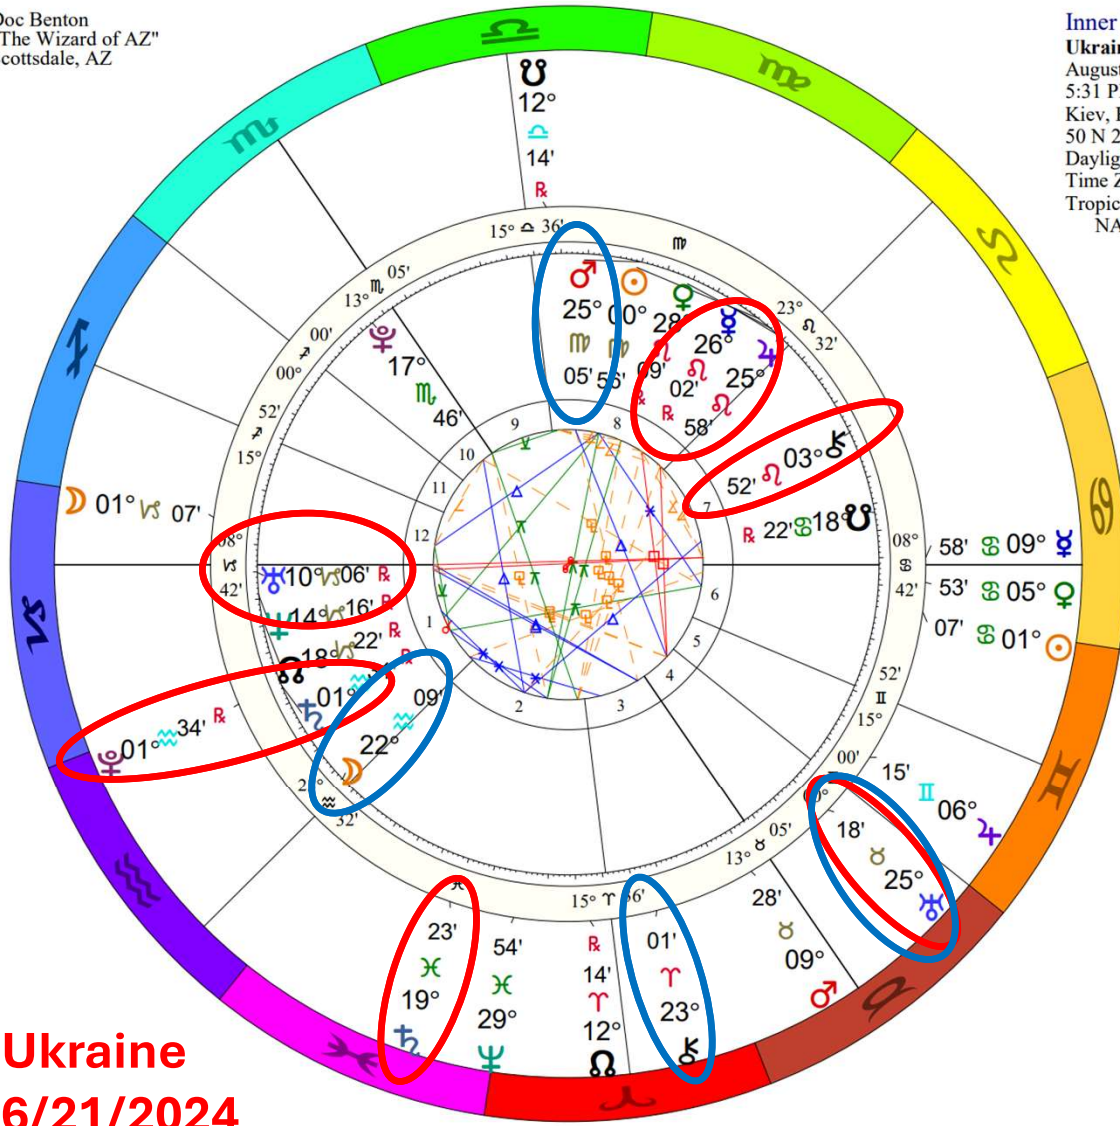

Doc Benton
"The Wizard of AZ"
Scottsdale, AZ

Inner Ring:
Ukraine Independence
August 24, 1991
5:31 PM
Kiev, Kijev, Ukraine
50 N 26 30 E 31
Daylight Saving Time
Time Zone: 2 hours East
Tropical Regiomontanus
NATAL CHART

Outer Ring:
Full Moon Jun 21 2024
June 21, 2024
6:07:38 PM
Scottsdale, Arizona
33N30'33" 111W53'54"
Standard Time
Time Zone: 7 hours West
Tropical Regiomontanus
Full Moon (astrological)

♃♂♂	0°02's
♃♂♂	0°09'a
♃♂♂	0°11's
♃♂♂	0°11'a
♃♂♂	0°12'a
♃♂♂	0°15's
♃♂♂	0°24'a
♃♂♂	0°24'a
♃♂♂	0°30'a
♃♂♂	0°37'a
♃♂♂	0°38'a
♃♂♂	0°38'a
♃♂♂	0°41's
♃♂♂	0°41'a
♃♂♂	0°44'a
♃♂♂	0°46'a
♃♂♂	0°52's
♃♂♂	0°52's
♃♂♂	0°52'a
♃♂♂	0°55'a
♃♂♂	0°55'a
♃♂♂	1°00's
♃♂♂	1°00's
♃♂♂	1°00'a
♃♂♂	1°02's
♃♂♂	1°04'a
15 additional	

t. Pluto conjunct n. Saturn

**t. Uranus sesquiquadrate
n. Uranus & square n.
Jupiter & n. Mercury**

**t. Saturn sesquiquadrate
n. Chiron**

t. Chiron sextile n. Moon

t. Uranus trine n. Mars

**Ukraine
6/21/2024**