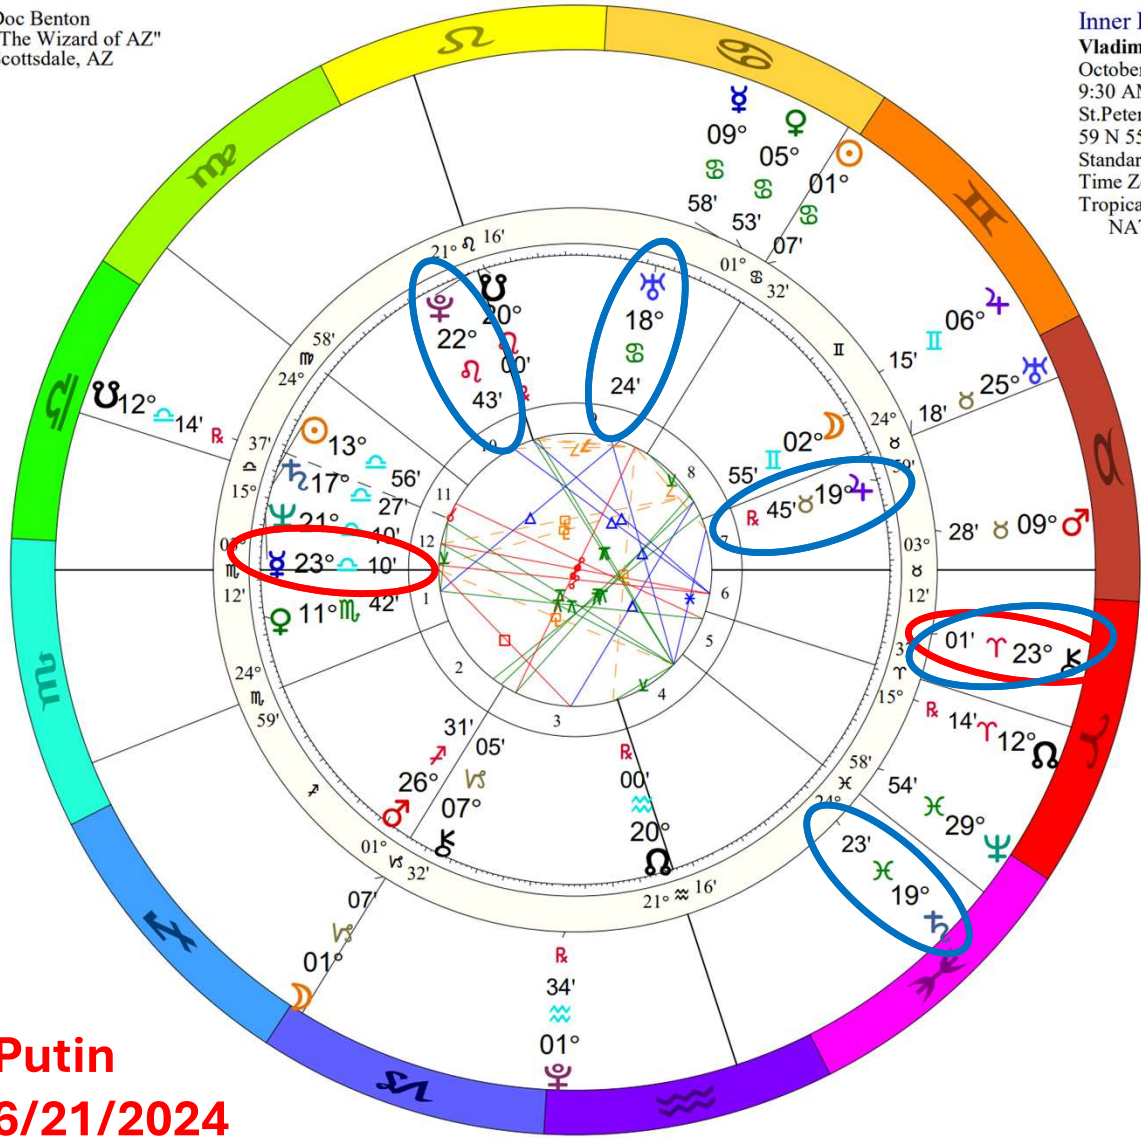

THE LUNAR MONTH FOR COUNTRIES AND PEOPLE

PART 2

**PUTIN, RUSSIA, UKRAINE, KING CHARLES, KATE
MIDDLETON, UNITED KINGDOM, POPE FRANCIS**

JUNE 6 – JULY 5

Doc Benton
 "The Wizard of AZ"
 Scottsdale, AZ

Inner Ring:
Vladimir Putin
 October 7, 1952
 9:30 AM
 St.Petersburg, Russian Federation
 59 N 55 30 E 18
 Standard Time
 Time Zone: 3 hours East
 Tropical Regiomontanus
 NATAL CHART

Outer Ring:
Full Moon Jun 21 2024
 June 21, 2024
 6:07:38 PM
 Scottsdale, Arizona
 33N30'33" 111W53'54"
 Standard Time
 Time Zone: 7 hours West
 Tropical Regiomontanus
 Full Moon (astrological)

t. Chiron opposite n. Mercury

Inner Ring:
Russia 1991
 December 25, 1991
 5:20 PM
 Moscow, Moskva, Russia
 55 N 45 37 E 35
 Standard Time
 Time Zone: 2 hours East
 Tropical Regiomontanus
 NATAL CHART

Outer Ring:
Full Moon Jun 21 2024
 June 21, 2024
 6:07:38 PM
 Scottsdale, Arizona
 33N30'33" 111W53'54"
 Standard Time
 Time Zone: 7 hours West
 Tropical Regiomontanus
 Full Moon (astrological)