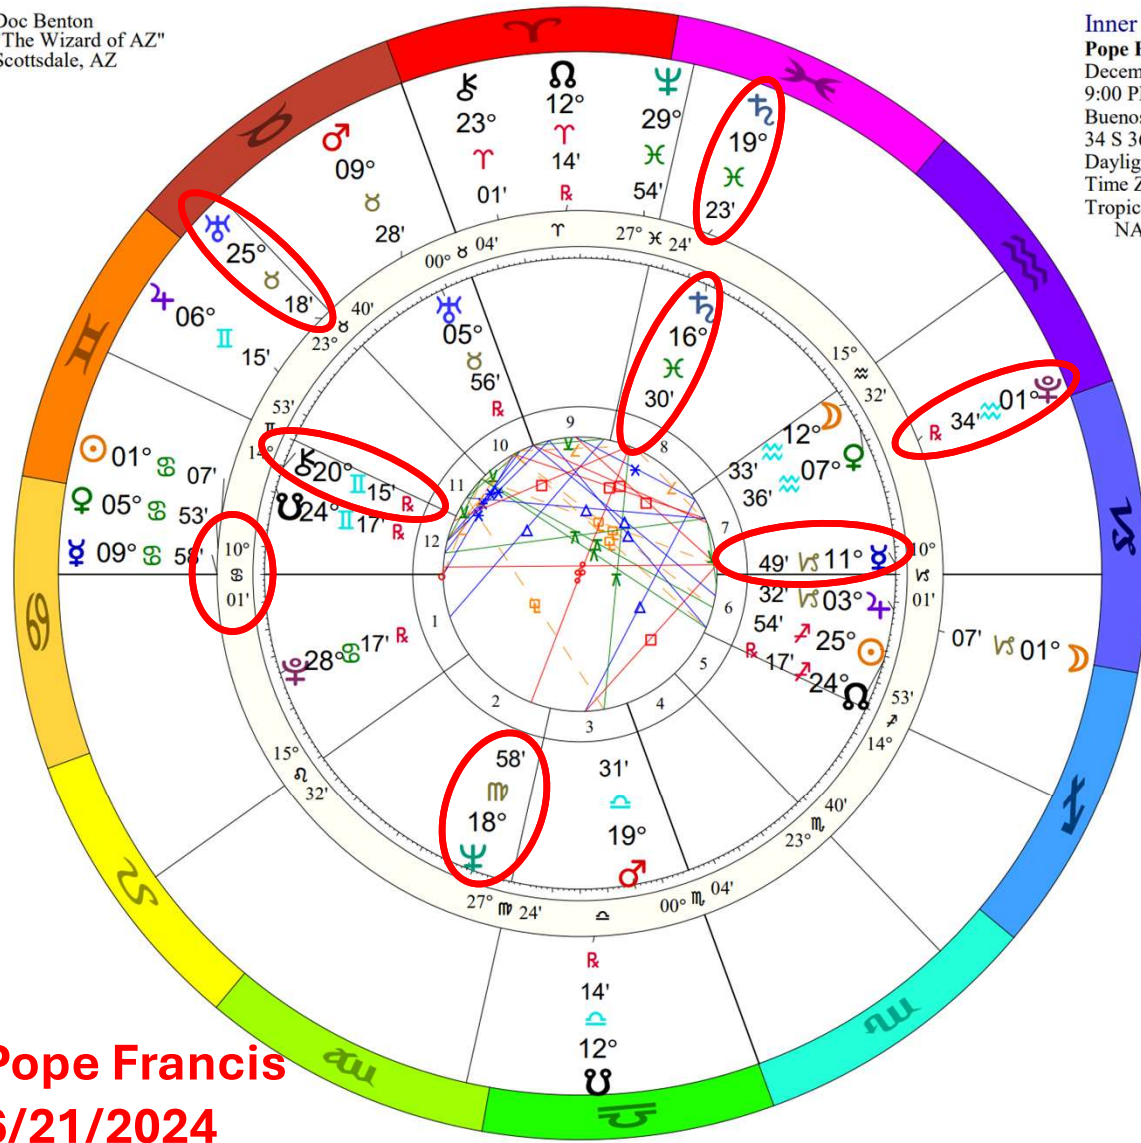

Doc Benton
"The Wizard of AZ"
Scottsdale, AZ

Inner Ring:
Pope Francis I.
December 17, 1936
9:00 PM
Buenos Aires, Argentina
34 S 36 58 W 27
Daylight Saving Time
Time Zone: 4 hours West
Tropical Regiomontanus
NATAL CHART

Outer Ring:
Full Moon Jun 21 2024
June 21, 2024
6:07:38 PM
Scottsdale, Arizona
33N30'33" 111W53'54"
Standard Time
Time Zone: 7 hours West
Tropical Regiomontanus
Full Moon (astrological)

As ∠ ♄	0°03's
♄ ∠ ♀	0°03'a
♃ ∠ ♁	0°04'a
♂ ∠ ♃	0°08's
♁ ∠ ♃	0°10's
♃ ∠ ♂	0°11's
♁ ∠ ♂	0°11's
♃ ∠ As	0°13'a
As ∠ ♄	0°17'a
♃ ∠ ♁	0°19's
♃ ∠ ♃	0°19's
♃ ∠ ♃	0°19's
♃ ∠ ♃	0°19's
♃ ∠ ♃	0°25's
♃ ∠ ♃	0°25'a
♃ ∠ ♁	0°25'a
As ∠ ♂	0°32's
♁ ∠ ♁	0°34'a
♁ ∠ ♄	0°37's
♃ ∠ ♃	0°52'a
♃ ∠ As	0°57'a
♁ ∠ ♄	1°01's
♃ ∠ ♃	1°01's
♁ ∠ ♃	1°03'a
♁ ∠ ♁	1°03'a
♁ ∠ ♁	1°04's
♃ ∠ ♁	1°04's
♃ ∠ ♄	1°15'a
♁ ∠ ♄	1°15'a
13 additional	

t. Pluto semisquare n. Saturn

t. Uranus semisquare n. Ascendant & sesquiquadrate n. Mercury

t. Saturn opposite n. Neptune & square n. Chiron

**Pope Francis
6/21/2024**