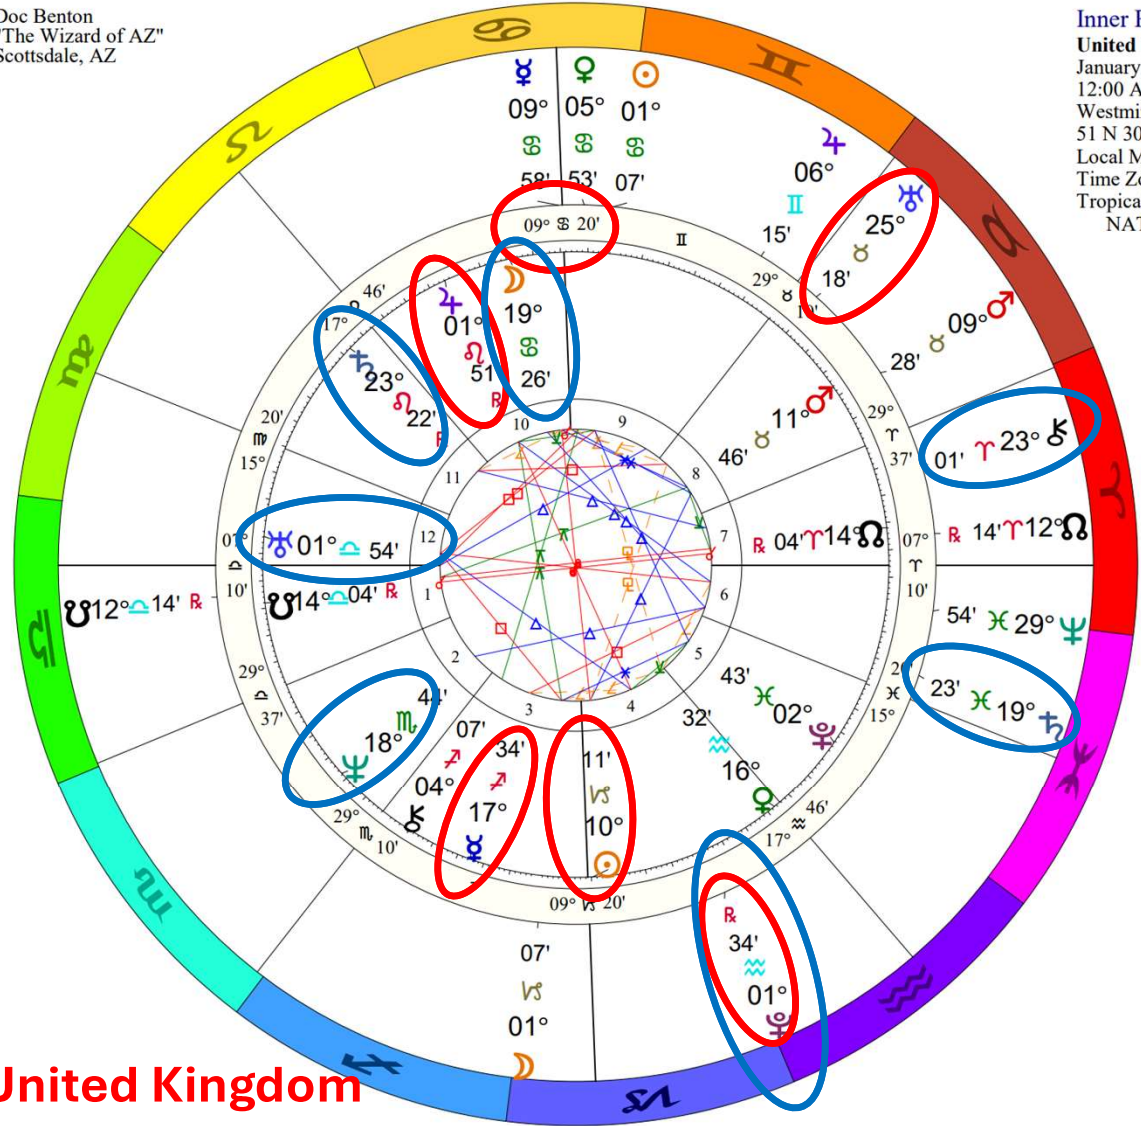

Doc Benton
"The Wizard of AZ"
Scottsdale, AZ

Inner Ring:
United Kingdom
January 1, 1801
12:00 AM
Westminster, England
51 N 30 0 W 09
Local Mean Time
Time Zone: 0 hours West
Tropical Regiomontanus
NATAL CHART

Outer Ring:
Full Moon Jun 21 2024
June 21, 2024
6:07:38 PM
Scottsdale, Arizona
33N30'33" 111W53'54"
Standard Time
Time Zone: 7 hours West
Tropical Regiomontanus
Full Moon (astrological)

D Δ ♃	0°03's
☉ ☽	0°07'a
M ♃ ♂	0°08'a
♂ ♃ ♄	0°10'a
☉ ♃ ♄	0°13'a
♃ ♃ ♄	0°18'a
♃ ♃ ♄	0°20's
♃ ♃ ♄	0°21'a
♀ ♃ ☉	0°25's
♀ ♃ ☉	0°25'a
♂ ♃ ♄	0°28'a
♂ ♃ ♄	0°28'a
M ♃ ♄	0°38'a
♀ ♃ ♄	0°39'a
☉ ♃ ♂	0°43's
♃ ♃ ☉	0°44'a
♃ ♃ ☉	0°44'a
♃ ♃ ☉	0°46'a
♃ ♃ ☉	0°46'a
♄ ♃ ♄	0°55's
M ♃ ♄	0°57'a
♃ ♃ ♄	1°00's
♃ ♃ ♄	1°09's
♄ ♃ ♄	1°17's
☉ ♃ ♄	1°25's
♂ ♃ ♄	1°25'a
♀ ♃ ☉	1°35'a
♀ ♃ ♄	1°35'a
14 additional	

t. Pluto opposite Jupiter & semisquare Mercury

t. Uranus semisquare n. Midheaven & sesquiquadrate n, Sun

t. Pluto trine n. Uranus

t. Saturn trine n. Moon & n. Neptune

t. Chiron trine n. Saturn

**United Kingdom
6/21/2024**