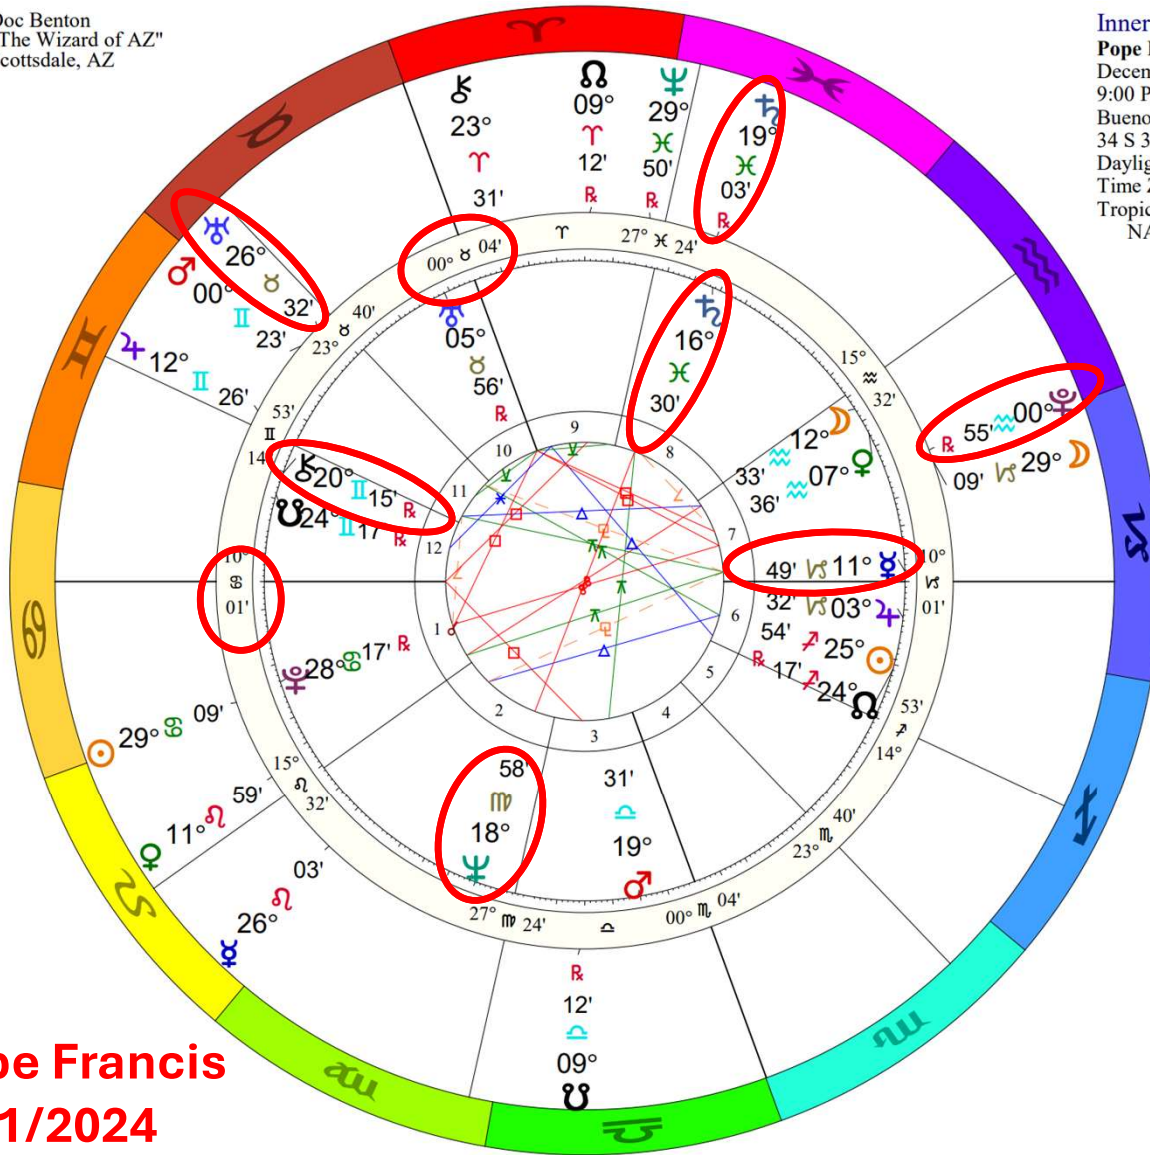

Inner Ring:
United Kingdom
 January 1, 1801
 12:00 AM
 Westminster, England
 51 N 30 0 W 09
 Local Mean Time
 Time Zone: 0 hours West
 Tropical Regiomontanus
 NATAL CHART

Outer Ring:
Full Moon Jul 21 2024
 July 21, 2024
 3:16:55 AM
 Scottsdale, Arizona
 33N30'33" 111W53'54"
 Standard Time
 Time Zone: 7 hours West
 Tropical Regiomontanus
 Full Moon (astrological)

M:Ω	0°08's
M:♃	0°08's
♃Δ♄	0°09's
♄♁♂	0°13's
♂Δ♆	0°19'a
♁♁♁	0°19's
♁Δ♃	0°23's
♃♃♃	0°40'a
♃♃♃	0°50'a
♃♃♃	0°50'a
♁♁♁	0°52'a
♃♃♃	0°57'a
♁♁♁	0°59's
♁♁♁	0°59's
♃Δ♂	0°59's

**t. Pluto opposite
 Jupiter**

**t. Uranus
 sesquiquadrate n.
 Sun**

**t. Saturn square n.
 Mercury**

**t. Chiron trine n.
 Saturn**

**t. Pluto trine n.
 Uranus**

**t. Saturn trine n.
 Moon & n. Neptune**

**United Kingdom
 7/21/2024**

United Kingdom NATAL CHART

Transit to Natal:

2024	Jul	Aug
♁△♃ (23Υ22, 23♁22)	7	15
♀♁♃ (1♁51, 1♁51)		
♀△♁ (1♁54, 1♁54)		
♁♁♁ (25♁11, 10♁11)		
♃△♃ (19♁26, 19♁26)		
♃△♁ (18♁44, 18♁44)	29	
♃□♁ (17♁34, 17♁34)		18
♃♁♃ (16♁51, 1♁51)		28
2024	Jul	Aug

Doc Benton
 "The Wizard of AZ"
 Scottsdale, AZ