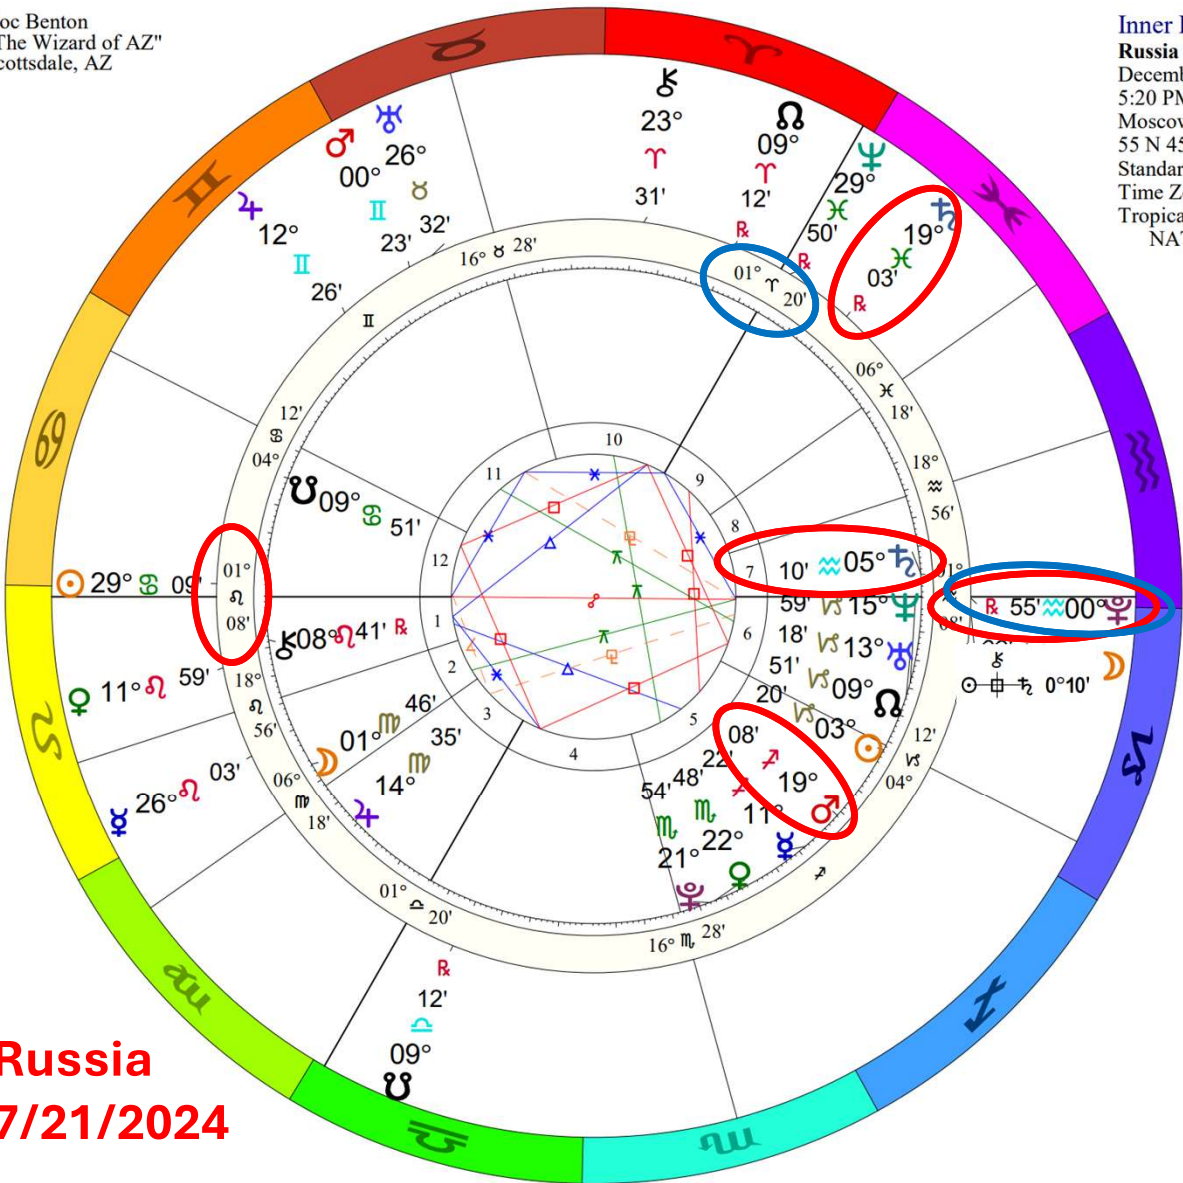

Doc Benton
"The Wizard of AZ"
Scottsdale, AZ

Inner Ring:
Russia 1991
December 25, 1991
5:20 PM
Moscow, Moskva, Russia
55 N 45 37 E 35
Standard Time
Time Zone: 2 hours East
Tropical Regiomontanus
NATAL CHART

**t. Pluto opposite n.
Ascendant**

**t. Saturn square n. Mars
& semisquare n. Saturn**

Outer Ring:
Full Moon Jul 21 2024
July 21, 2024
3:16:55 AM
Scottsdale, Arizona
33N30'33" 111W53'54"
Standard Time
Time Zone: 7 hours West
Tropical Regiomontanus
Full Moon (astrological)

**t. Pluto sextile n.
Midheaven**

♂♁♃	0°05's
♁♂♃	0°13's
♁♂♃	0°25's
♂♁♃	0°26'a
♂♁♃	0°26'a
♂♁♃	0°31'a
♂♁♃	0°31'a
♂♁♃	0°35'a
♂♁♃	0°37's
♂♁♃	0°39's
♂♁♃	0°39's
♂♁♃	0°39's
♂♁♃	0°39's
♂♁♃	0°39's
♂♁♃	0°39's
♂♁♃	0°44'a
♂♁♃	0°44's
♂♁♃	0°51's
♂♁♃	0°52'a
♂♁♃	0°52'a
♂♁♃	0°57's

**Russia
7/21/2024**