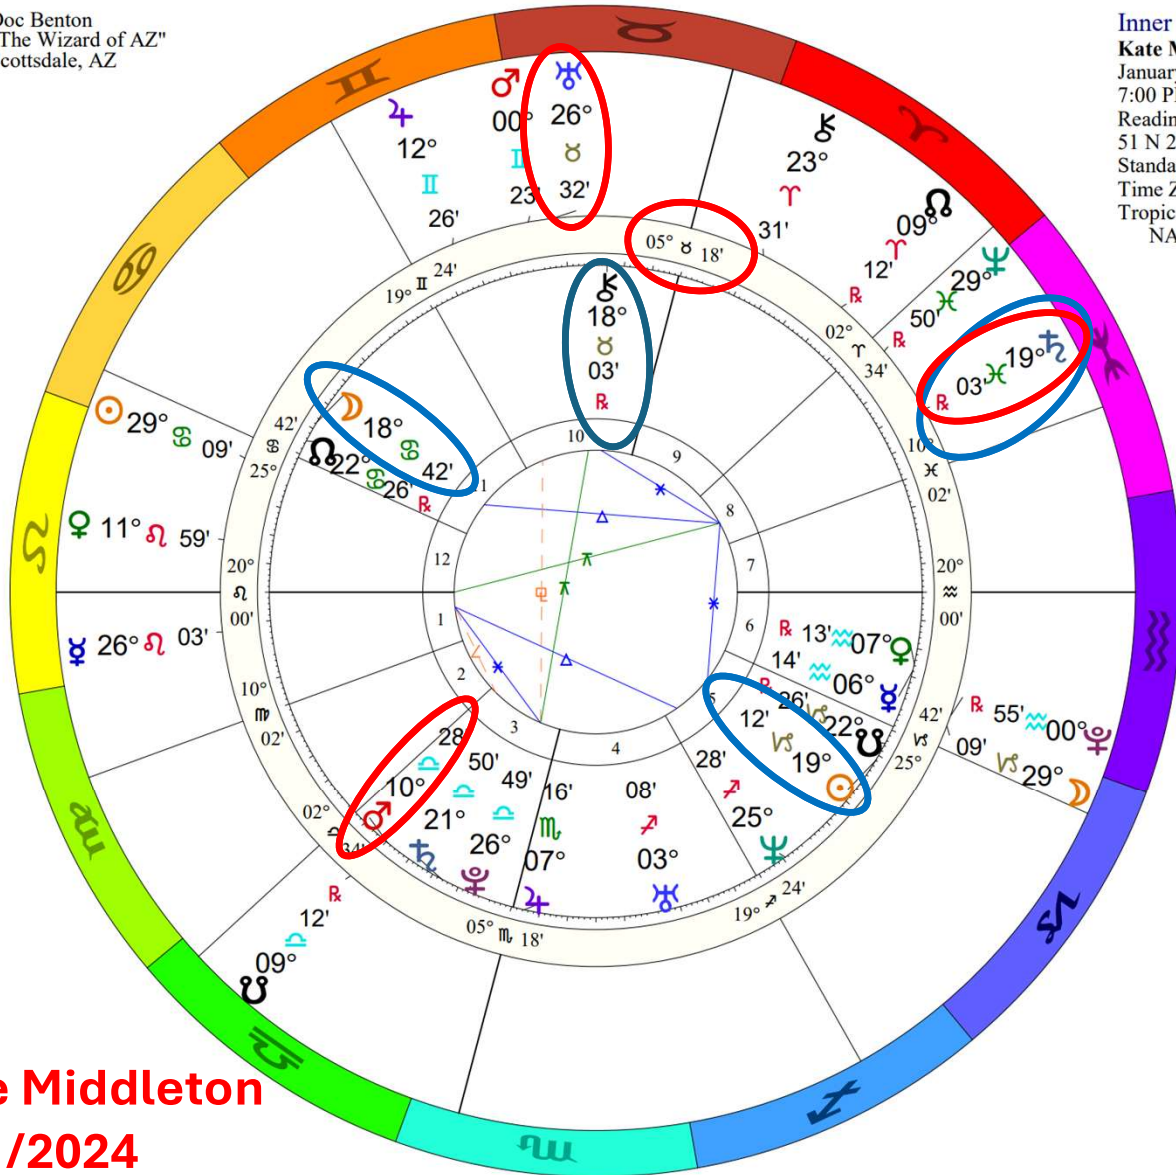

King Charles III NATAL CHART

Transit to Natal:

2024	Jul	Aug	
♁☐♃/♀	9		
♁☐♃/♂	12		
♁♂♃/♀	22		
♁☐♁/♀	21		
♂♂♃/♁	11		
♁♂☉/♁			
♁☐♃/♂			
♁☐♃/♀	5		
♃♂♀/♀			
2024	Jul	Aug	

Doc Benton
 "The Wizard of AZ"
 Scottsdale, AZ

Inner Ring:
Kate Middleton
 January 9, 1982
 7:00 PM
 Reading, England
 51 N 28 0 W 59
 Standard Time
 Time Zone: 0 hours West
 Tropical Regiomontanus
 NATAL CHART

**t. Uranus
 sesquiquadrate n.
 Mars**

**t. Saturn semisquare
 n. Midheaven**

Outer Ring:
Full Moon Jul 21 2024
 July 21, 2024
 3:16:55 AM
 Scottsdale, Arizona
 33N30'33" 111W53'54"
 Standard Time
 Time Zone: 7 hours West
 Tropical Regiomontanus
 Full Moon (astrological)

**t. Saturn sextile n.
 Sun & trine n. Moon &
 sextile n. Chiron**

♂♂♂	0°02's
♂♂♂	0°09's
♂♂♂	0°17'a
♂♂♂	0°21'a
♂♂♂	0°35's
♂♂♂	0°35's
♂♂♂	0°37's
♂♂♂	0°46'a
♂♂♂	0°57's
♂♂♂	0°59'a

**Kate Middleton
 7/21/2024**