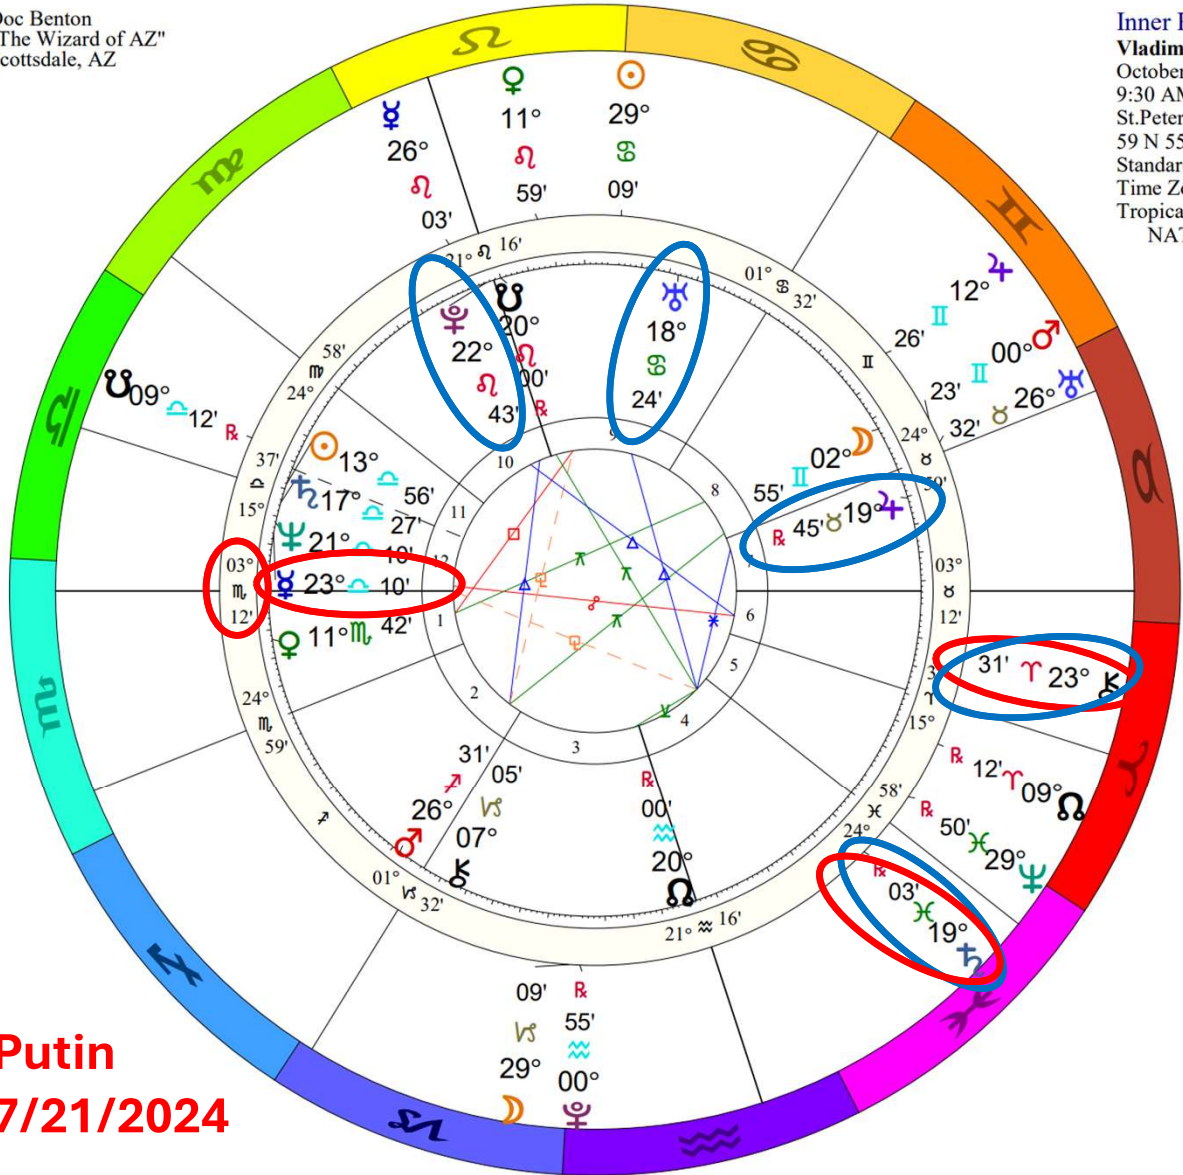

THE LUNAR MONTH FOR COUNTRIES AND PEOPLE

PART 2

**PUTIN, RUSSIA, UKRAINE, KING CHARLES, KATE
MIDDLETON, UNITED KINGDOM, POPE FRANCIS**

JULY 5 – AUGUST 4

Doc Benton
 "The Wizard of AZ"
 Scottsdale, AZ

Inner Ring:
Vladimir Putin
 October 7, 1952
 9:30 AM
 St.Petersburg, Russian Federation
 59 N 55 30 E 18
 Standard Time
 Time Zone: 3 hours East
 Tropical Regiomontanus
 NATAL CHART

Outer Ring:
Full Moon Jul 21 2024
 July 21, 2024
 3:16:55 AM
 Scottsdale, Arizona
 33N30'33" 111W53'54"
 Standard Time
 Time Zone: 7 hours West
 Tropical Regiomontanus
 Full Moon (astrological)

♂♂♂	0°01'a
♀♀♀	0°16's
♂♂♂	0°21'a
♂♀♀	0°28's
♂♂♂	0°28'a
♂♂♂	0°39'a
♂♂♂	0°42'a
♂♂♂	0°43'a
♂♂♂	0°48'a
♂♂♂	0°51'a
♂♂♂	0°57'a
♂♂♂	0°57'a

t. Chiron opposite n. Mercury

t. Saturn sesquiquadrate n. Ascendant

t. Chiron trine n. Pluto

t. Saturn sextile n. Jupiter and trine n. Uranus

Putin
7/21/2024

Vladimir Putin NATAL CHART

Transit to Natal:

2024	Jul	Aug
♄ ♂ ♃ (23♈11, 23♉11)	[Red bar spanning Jul 23 to Aug 24] 24	
♄ △ ♀ (22♈43, 22♏43)	[Blue bar spanning Jul 22 to Aug 22]	
♃ ✖ ♃ (19♋45, 19♌45)	[Blue bar spanning Jul 19 to Jul 24]	
♃ △ ♄ (18♋24, 18♄24)	[Blue bar spanning Jul 18 to Aug 4] 4	
♃ ♁ As (18♋12, 3♍12)	[Red bar spanning Jul 18 to Aug 8] 8	
2024	Jul	Aug