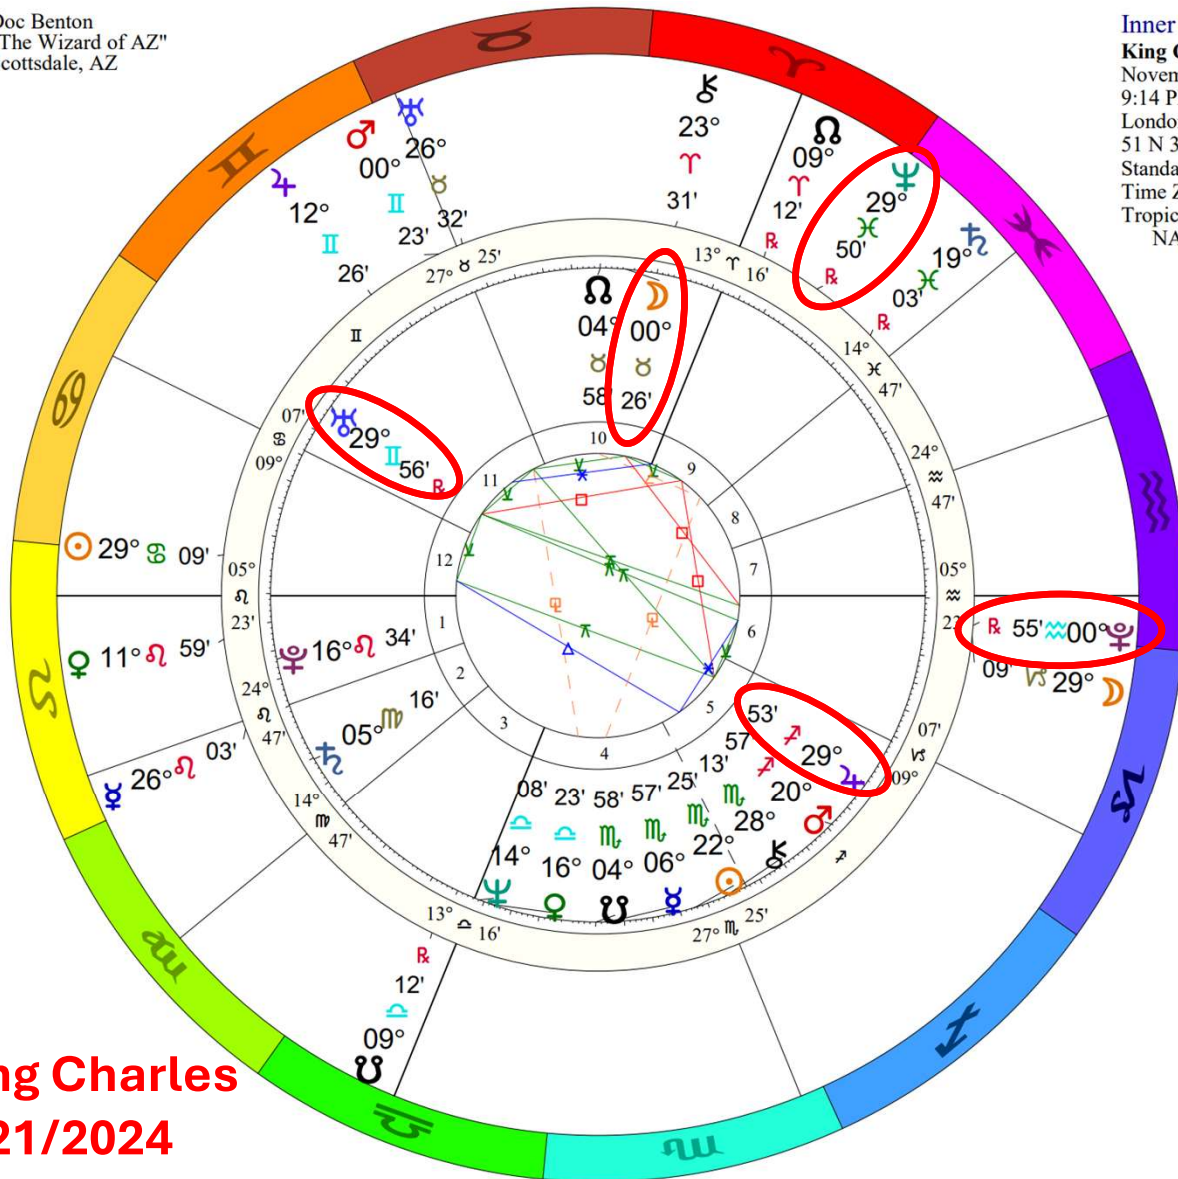

**Ukraine
 7/21/2024**

Ukraine Independence NATAL CHART

Transit to Natal:

2024	Jul	Aug
♀♁♃ (1♌32, 1♌32)	[Red bar]	
♁♁♃ (26♁02, 26♁02)	[Red bar with 8]	
♁♁♂ (25♁05, 25♁05)	[Blue bar]	
♁♁♃ (25♁58, 25♁58)	[Red bar with 6]	
♁♁♁ (25♁07, 10♁07)	[Red bar]	
♃♁♂ (18♁52, 3♁52)	[Red bar with 26]	
♃♁♀ (17♁46, 17♁46)	[Blue bar with 15]	
♁♁♀ (28♁09, 28♁09)	[Red bar]	
♃♁♃ (16♁32, 1♌32)	[Red bar]	
♂♁♃ (22♁09, 22♁09)	[Blue bar]	
♁♁♁ (28♁05, 13♁05)	[Red bar]	
2024	Jul	Aug

Doc Benton
 "The Wizard of AZ"
 Scottsdale, AZ

Inner Ring:
King Charles III
 November 14, 1948
 9:14 PM
 London, England
 51 N 30 0 W 10
 Standard Time
 Time Zone: 0 hours West
 Tropical Regiomontanus
 NATAL CHART

**t. Pluto square n.
 Moon**

**t. Neptune square n.
 Uranus & n.Jupiter**

Outer Ring:
Full Moon Jul 21 2024
 July 21, 2024
 3:16:55 AM
 Scottsdale, Arizona
 33N30'33" 111W53'54"
 Standard Time
 Time Zone: 7 hours West
 Tropical Regiomontanus
 Full Moon (astrological)

♃♂	0°02's
♄♂	0°03's
♅♂	0°06'a
♆♂	0°28's
♁♂	0°29'a
♂♂	0°30's
♁♂	0°34's
♂♂	0°36's
♂♂	0°44'a
♂♂	0°44'a
♂♂	0°47'a
♂♂	0°47'a
♂♂	0°50's
♂♂	0°55's
♂♂	0°55's
♂♂	0°55's
♂♂	0°55's
♂♂	0°59's
♂♂	1°00's

**King Charles
 7/21/2024**