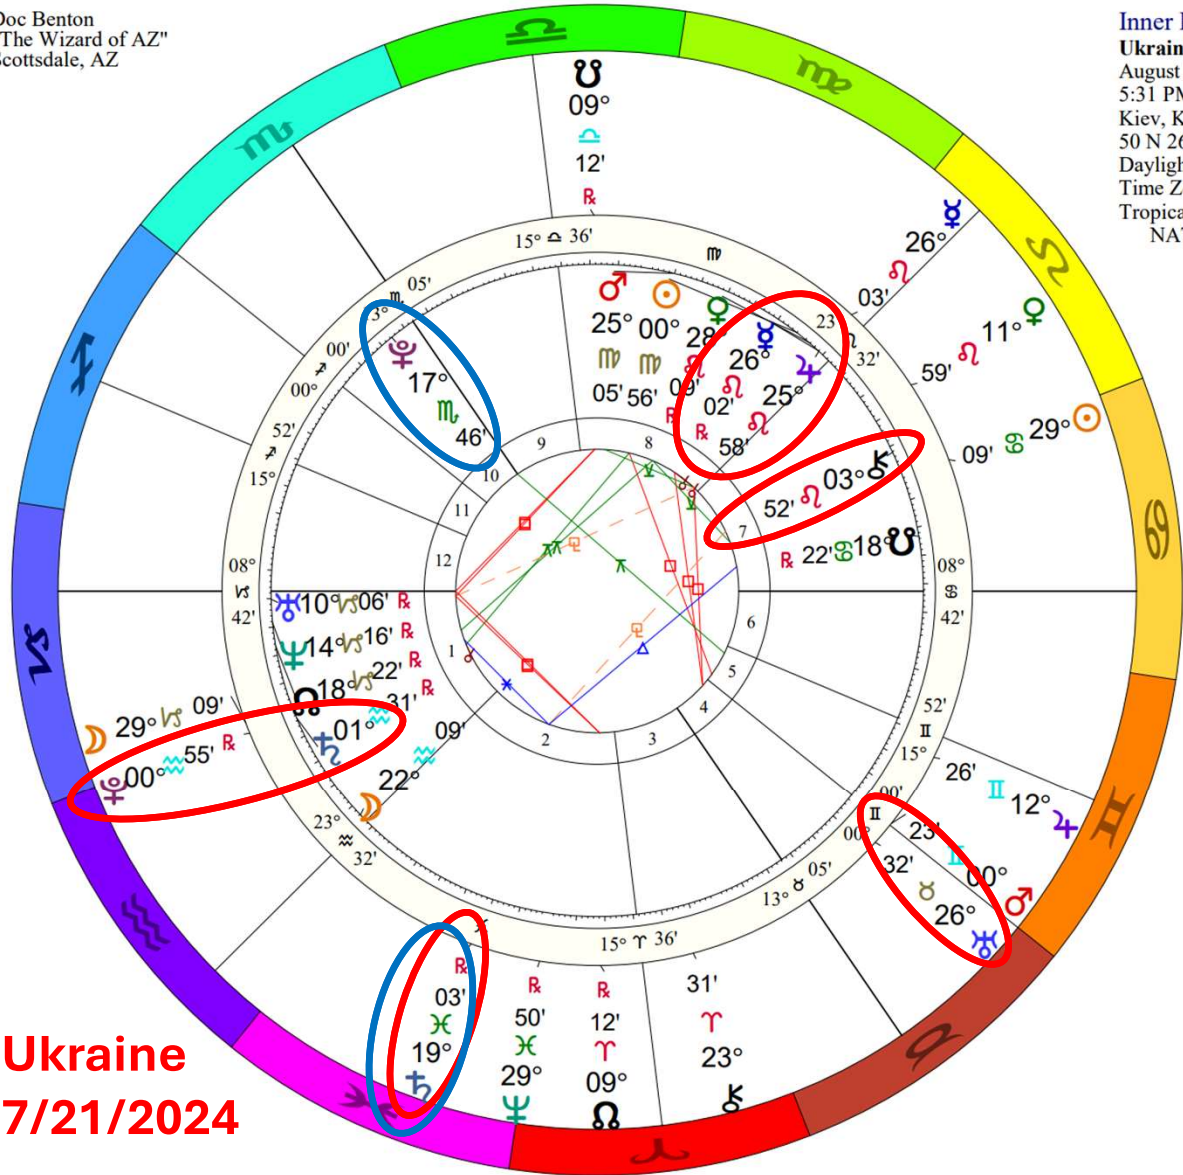

Doc Benton
"The Wizard of AZ"
Scottsdale, AZ

Inner Ring:
Ukraine Independence
August 24, 1991
5:31 PM
Kiev, Kijev, Ukraine
50 N 26 30 E 31
Daylight Saving Time
Time Zone: 2 hours East
Tropical Regiomontanus
NATAL CHART

t. Pluto conjunct n. Saturn

t. Uranus square n. Jupiter & n. Mercury

Outer Ring:
Full Moon Jul 21 2024
July 21, 2024
3:16:55 AM
Scottsdale, Arizona
33N30'33" 111W53'54"
Standard Time
Time Zone: 7 hours West
Tropical Regiomontanus
Full Moon (astrological)

t. Saturn sesquiquadrate n. Chiron

t. Saturn trine n. Pluto

♁♄♁	0°01's
♁♄♁	0°02's
♄♄♁	0°05's
♁♄♁	0°11'a
♁♁♁	0°24's
♁♁♁	0°30's
♁♁♁	0°30'a
♁♁♁	0°33's
♄♁♁	0°33'a
♁♄♁	0°37'a
♁♁♁	0°38's
♁♁♁	0°40's
♁♁♁	0°40's
♁♁♁	0°40's
♁♁♁	0°42'a
♁♁♁	0°54's
♁♁♁	0°54's
♁♁♁	0°57's
♁♁♁	0°58's
♁♁♁	1°00's
♁♁♁	1°00's

**Ukraine
7/21/2024**