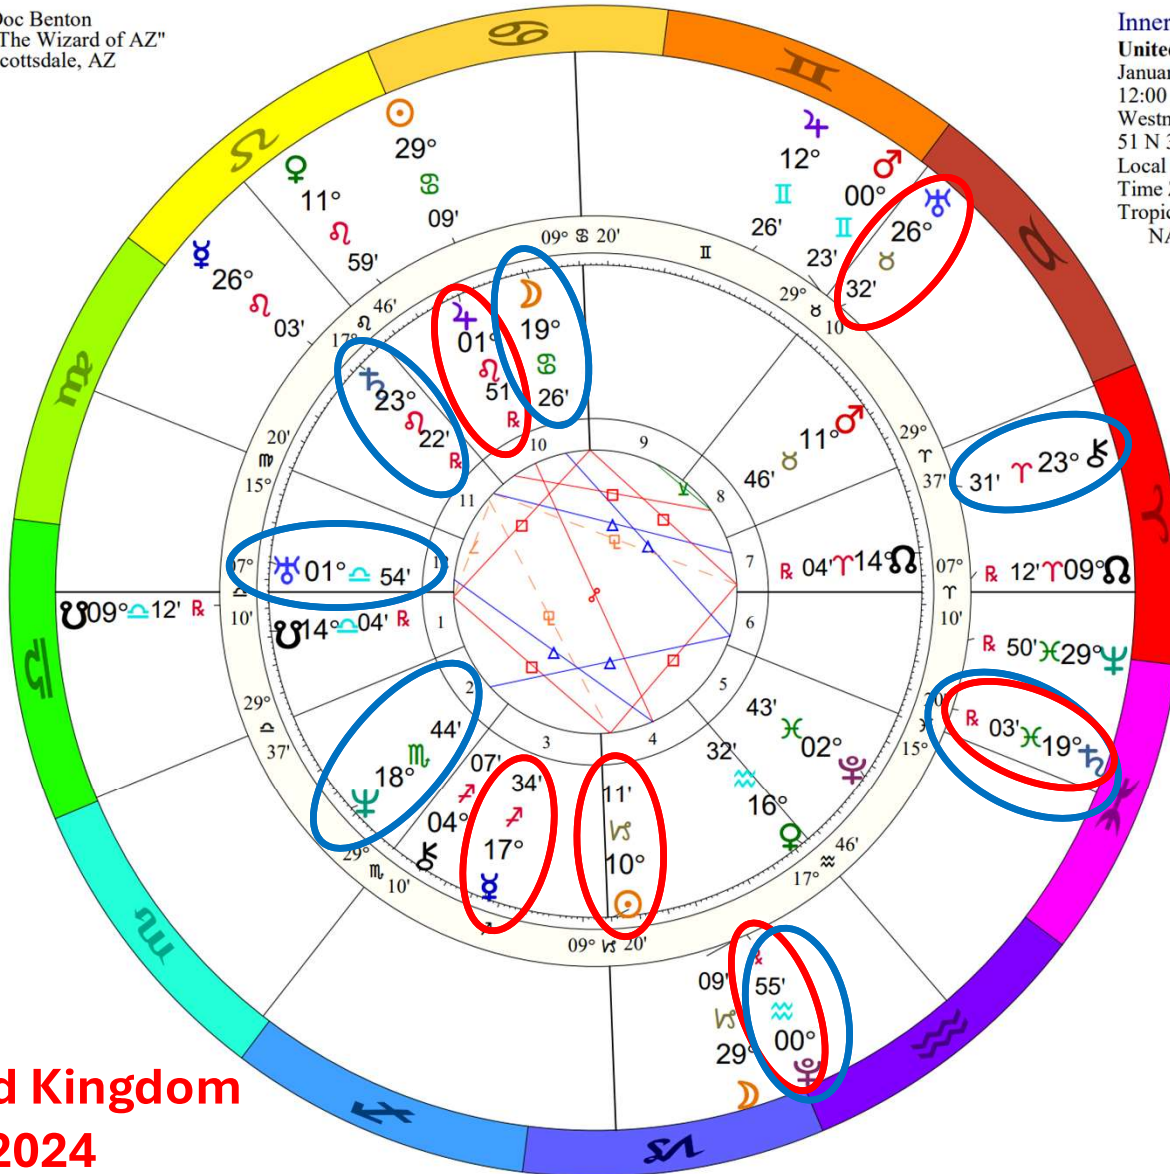

Inner Ring:
United Kingdom
 January 1, 1801
 12:00 AM
 Westminster, England
 51 N 30 0 W 09
 Local Mean Time
 Time Zone: 0 hours West
 Tropical Regiomontanus
 NATAL CHART

Outer Ring:
Full Moon Jul 21 2024
 July 21, 2024
 3:16:55 AM
 Scottsdale, Arizona
 33N30'33" 111W53'54"
 Standard Time
 Time Zone: 7 hours West
 Tropical Regiomontanus
 Full Moon (astrological)

M:Ω	0°08's
M:♃	0°08's
♃Δ♄	0°09's
♄♁♂	0°13's
♂Δ♆	0°19'a
♁♁♁	0°19's
♁Δ♃	0°23's
♃♃♃	0°40'a
♃♃♃	0°50'a
♃♃♃	0°50'a
♁♁♁	0°52'a
♃♃♃	0°57'a
♁♁♁	0°59's
♁♁♁	0°59's
♃Δ♂	0°59's

**t. Pluto opposite
 Jupiter**

**t. Uranus
 sesquiquadrate n.
 Sun**

**t. Saturn square n.
 Mercury**

**t. Chiron trine n.
 Saturn**

**t. Pluto trine n.
 Uranus**

**t. Saturn trine n.
 Moon & n. Neptune**

**United Kingdom
 7/21/2024**

United Kingdom NATAL CHART

Transit to Natal: