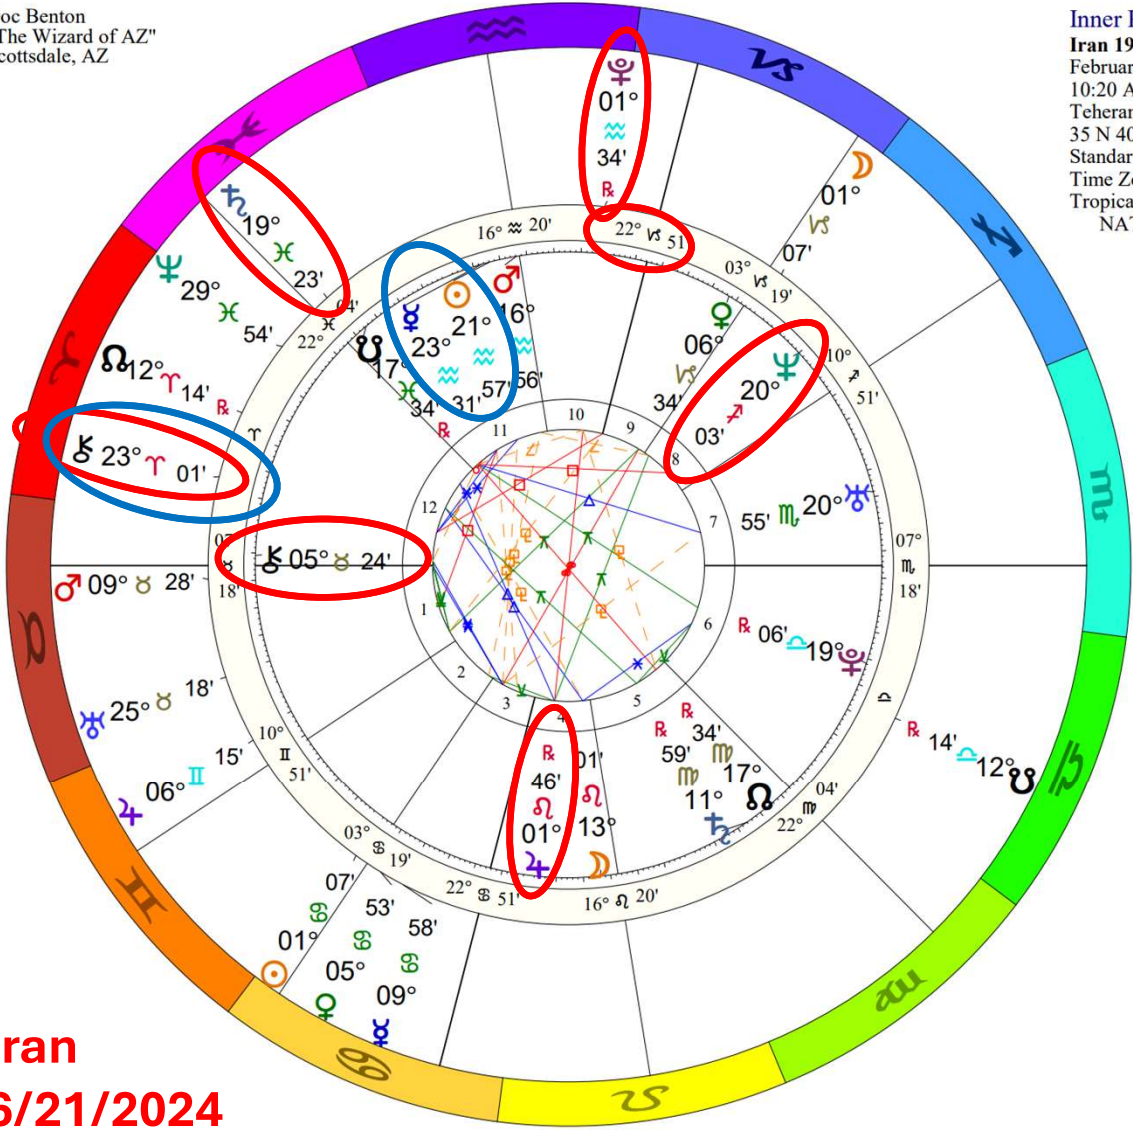

Outer Ring:
Full Moon Jun 21 2024
 June 21, 2024
 6:07:38 PM
 Scottsdale, Arizona
 33N30'33" 111W53'54"
 Standard Time
 Time Zone: 7 hours West
 Tropical Regiomontanus
 Full Moon (astrological)

♃♂♂	0°06'a
♃♂♂	0°15's
♂♂♂	0°20'a
♂♂♂	0°22's
♂♂♂	0°24'a
♂♂♂	0°26'a
♂♂♂	0°37's
♂♂♂	0°42'a
♂♂♂	0°42'a
♂♂♂	0°44'a
♂♂♂	0°50'a
♂♂♂	0°53'a
♂♂♂	0°53'a
♂♂♂	0°56's
♂♂♂	1°00'a
♂♂♂	1°01'a
♂♂♂	1°04's
♂♂♂	1°06'a
♂♂♂	1°09'a
♂♂♂	1°12's
♂♂♂	1°12'a
♂♂♂	1°12'a
♂♂♂	1°14's
♂♂♂	1°22's
♂♂♂	1°22's
♂♂♂	1°23'a
♂♂♂	1°26's
12 additional	

t. Neptune
sesquiquadrate n. Moon

t. Saturn conjunct n.
Ascendant

t. Chiron trine n. Saturn &
n. Midheaven

Hamas
6/21/2024

Hamas NATAL CHART

Transit to Natal:

2024	Jun	Jul
♁♂♃ (22♈55, 22♁55)	18	
♀♃♁ (2♈48, 17♁48)		
♄♁♂ (29♈30, 14♁30)		
♃♁♁ (17♈48, 17♁48)		
♃♁♁♂ (19♈45, 19♁45)		
♁♂♁♂ (23♈38, 23♁38)		
2024	Jun	Jul

Outer Ring:
Full Moon Jun 21 2024
 June 21, 2024
 6:07:38 PM
 Scottsdale, Arizona
 33N30'33" 111W53'54"
 Standard Time
 Time Zone: 7 hours West
 Tropical Regiomontanus
 Full Moon (astrological)

t. Chiron square n. Midheaven

Iran
6/21/2024

Iran 1979 NATAL CHART

Transit to Natal:

2024	Jun	Jul
♂ * ☉ (21♈57, 21♏57)	[Blue bar from Jun 1 to Jun 10]	
♂ □ Mc (22♈51, 22♋51)	[Red bar from Jun 1 to Jul 16, with '16' in the middle]	
♀ ♀ ♃ (1♏46, 1♌46)	[Red bar from Jun 10 to Jul 10, with '10' in the middle]	
♁ □ ♃ (23♄31, 23♏31)	[Red bar from Jun 1 to Jun 5]	
♂ * ♃ (23♈31, 23♏31)	[Blue bar from Jun 5 to Jul 19, with '19' in the middle]	
♃ □ ♃ (20♋03, 20♌03)	[Red bar from Jun 5 to Jul 15]	
♃ ∠ ♂ (20♋24, 5♄24)	[Red bar from Jun 15 to Jun 20]	
2024	Jun	Jul