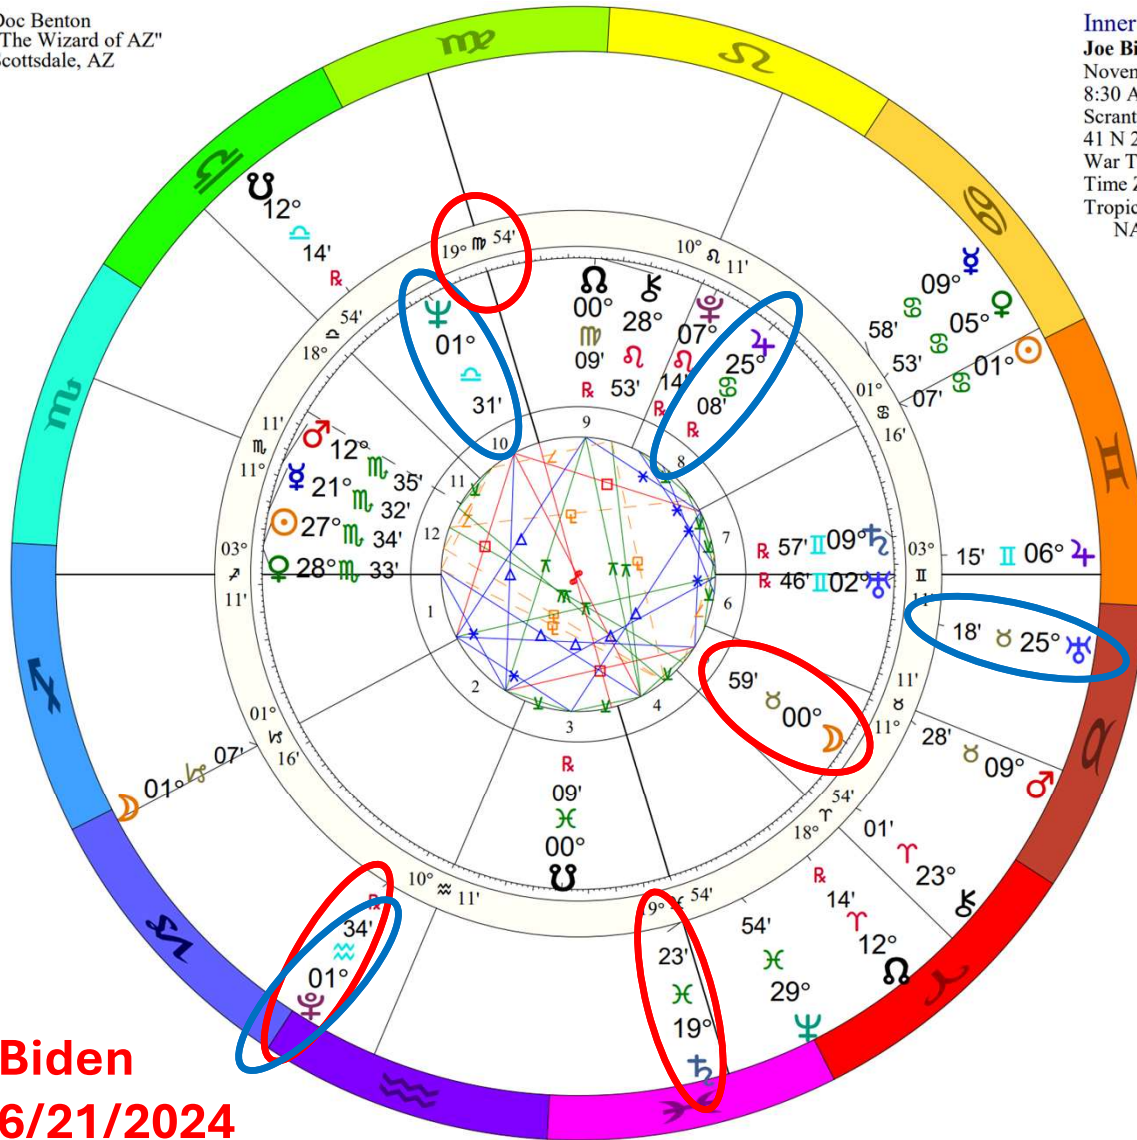

Outer Ring:
Full Moon Jun 21 2024
 June 21, 2024
 6:07:38 PM
 Scottsdale, Arizona
 33N30'33" 111W53'54"
 Standard Time
 Time Zone: 7 hours West
 Tropical 0-Aries
 Full Moon (astrological)

♃♄♅	0°08'a
♃♄♅♆	0°11's
♃♄♅♆♇	0°14's
♃♄♅♆♇♈	0°17's
♃♄♅♆♇♈♉	0°21'a
♃♄♅♆♇♈♉♊	0°21'a
♃♄♅♆♇♈♉♊♋	0°24's
♃♄♅♆♇♈♉♊♋♌	0°27's
♃♄♅♆♇♈♉♊♋♌♍	0°29's
♃♄♅♆♇♈♉♊♋♌♍♎	0°29's
♃♄♅♆♇♈♉♊♋♌♍♎♏	0°39's
♃♄♅♆♇♈♉♊♋♌♍♎♏♐	0°40's
♃♄♅♆♇♈♉♊♋♌♍♎♏♐♑	0°43'a
♃♄♅♆♇♈♉♊♋♌♍♎♏♐♑♒	0°43'a
♃♄♅♆♇♈♉♊♋♌♍♎♏♐♑♒♓	0°43's
♃♄♅♆♇♈♉♊♋♌♍♎♏♐♑♒♓♔	0°44's
♃♄♅♆♇♈♉♊♋♌♍♎♏♐♑♒♓♔♕	0°44'a
♃♄♅♆♇♈♉♊♋♌♍♎♏♐♑♒♓♔♕♖	0°46's
♃♄♅♆♇♈♉♊♋♌♍♎♏♐♑♒♓♔♕♖♗	0°47's
♃♄♅♆♇♈♉♊♋♌♍♎♏♐♑♒♓♔♕♖♗♘	0°49'a
♃♄♅♆♇♈♉♊♋♌♍♎♏♐♑♒♓♔♕♖♗♘♙	0°55's
♃♄♅♆♇♈♉♊♋♌♍♎♏♐♑♒♓♔♕♖♗♘♙♚	1°00'a
♃♄♅♆♇♈♉♊♋♌♍♎♏♐♑♒♓♔♕♖♗♘♙♚♛	1°02'a
♃♄♅♆♇♈♉♊♋♌♍♎♏♐♑♒♓♔♕♖♗♘♙♚♛♜	1°02'a
♃♄♅♆♇♈♉♊♋♌♍♎♏♐♑♒♓♔♕♖♗♘♙♚♛♜♝	1°08's
♃♄♅♆♇♈♉♊♋♌♍♎♏♐♑♒♓♔♕♖♗♘♙♚♛♜♝♞	1°09's
♃♄♅♆♇♈♉♊♋♌♍♎♏♐♑♒♓♔♕♖♗♘♙♚♛♜♝♞♟	1°09's
♃♄♅♆♇♈♉♊♋♌♍♎♏♐♑♒♓♔♕♖♗♘♙♚♛♜♝♞♟♠	1°11'a
♃♄♅♆♇♈♉♊♋♌♍♎♏♐♑♒♓♔♕♖♗♘♙♚♛♜♝♞♟♠♡	7 additional

t. Neptune square n. Venus

t. Saturn square n. Mars

t. Chiron semisquare n. Uranus

t. Uranus semisquare n. Sun

t. Uranus trine n. Moon

t. Uranus sextile n. Mercury

**America
 6/21/2024**

USA Libra NATAL CHART

Transit to Natal:

2024	Jun	Jul
♄☐♀ (0♈23, 0♉23)	[Red bar spanning Jun 1 to Jul 1]	
♃♁♃ (25♌09, 25♍09)	[Blue bar spanning Jun 1 to Jun 18, with '18' in yellow]	
♃♁♃ (25♌04, 25♍04)	[Blue bar spanning Jun 1 to Jun 17, with '17' in yellow]	
♃☐♂ (19♋51, 19♌51)	[Red bar spanning Jun 1 to Jun 25]	
♃♁♃ (23♈48, 8♉48)	[Red bar spanning Jun 1 to Jul 1]	
♃♁☉ (26♌13, 11♍13)	[Red bar spanning Jun 12 to Jul 1, with '12' in yellow]	
♃♁♀ (27♌36, 27♍36)	[Blue bar spanning Jul 1 to Jul 5]	
2024	Jun	Jul

Doc Benton
 "The Wizard of AZ"
 Scottsdale, AZ

Inner Ring:
Joe Biden
 November 20, 1942
 8:30 AM
 Scranton, Pennsylvania
 41 N 25 75 W 40
 War Time
 Time Zone: 5 hours West
 Tropical Regiomontanus
 NATAL CHART