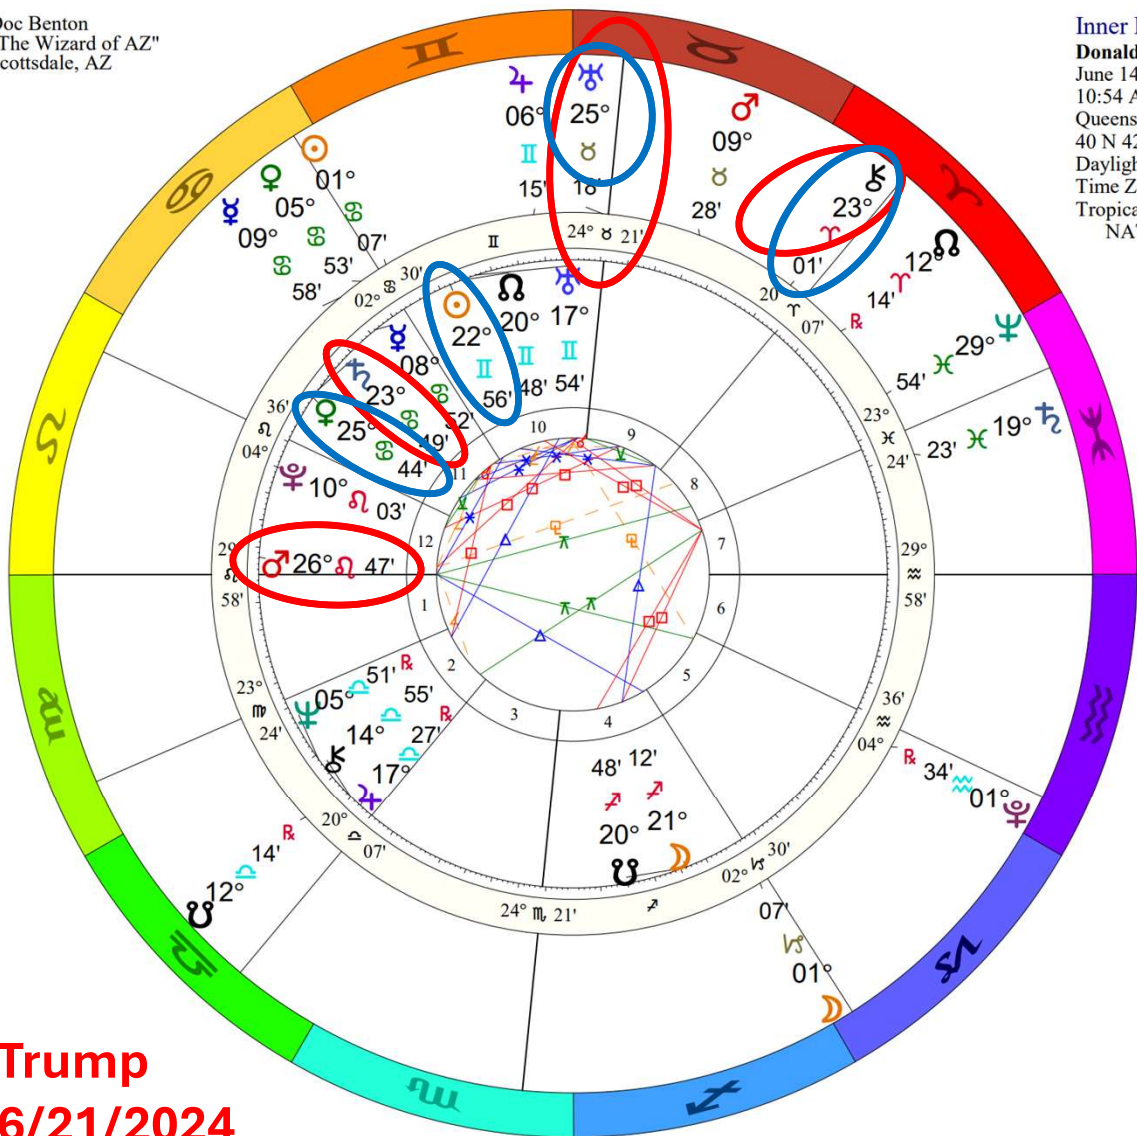

Outer Ring:
Full Moon Jun 21 2024
 June 21, 2024
 6:07:38 PM
 Scottsdale, Arizona
 33N30'33" 111W53'54"
 Standard Time
 Time Zone: 7 hours West
 Tropical 0-Aries
 Full Moon (astrological)

♃♂♂	0°01's
♃♂♂	0°03'a
♃♂♂	0°08's
♃♂♂	0°08'a
♃♂♂	0°10's
♃♂♂	0°12's
♃♂♂	0°15'a
♃♂♂	0°15'a
♃♂♂	0°20's
♃♂♂	0°20's
♃♂♂	0°21's
♃♂♂	0°21's
♃♂♂	0°23'a
♃♂♂	0°23'a
♃♂♂	0°29'a
♃♂♂	0°32's
♃♂♂	0°35'a
♃♂♂	0°40's
♃♂♂	0°58's
♃♂♂	0°58's
♃♂♂	0°58's
♃♂♂	0°58's
♃♂♂	0°59'a
♃♂♂	1°00'a
♃♂♂	1°01'a
♃♂♂	1°05's
♃♂♂	1°13'a
♃♂♂	1°19's
15 additional	

t. Pluto square n. Moon

t. Saturn opposite n. Midheaven

t. Pluto trine n. Neptune

t. Uranus sextile n. Jupiter

Biden
6/21/2024

Joe Biden NATAL CHART

Transit to Natal:

2024	Jun	Jul
♀ □ ♃ (0♌59, 0♋59)		
♀ △ ♋ (2♌46, 2♈46)		
♀ △ ♋ (1♌31, 1♈31)		
♋ * ♃ (25♌08, 25♈08)		
♃ ♂ ♁ (19♋54, 19♈54)		
♋ ♂ ☉ (27♌34, 27♈34)		
2024	Jun	Jul

Doc Benton
 "The Wizard of AZ"
 Scottsdale, AZ

Inner Ring:
Donald Trump
 June 14, 1946
 10:54 AM
 Queens Cou, Jamaica Hospital Queens
 40 N 42 73W48'59"
 Daylight Saving Time
 Time Zone: 5 hours West
 Tropical Regiomontanus
 NATAL CHART

**t. Uranus conjunct n.
 Midheaven & square n.
 Mars**

t. Chiron square n. Saturn

t. Chiron sextile n. Sun

t. Uranus sextile n. Venus

Outer Ring:
Full Moon Jun 21 2024
 June 21, 2024
 6:07:38 PM
 Scottsdale, Arizona
 33N30'33" 111W53'54"
 Standard Time
 Time Zone: 7 hours West
 Tropical 0-Aries
 Full Moon (astrological)