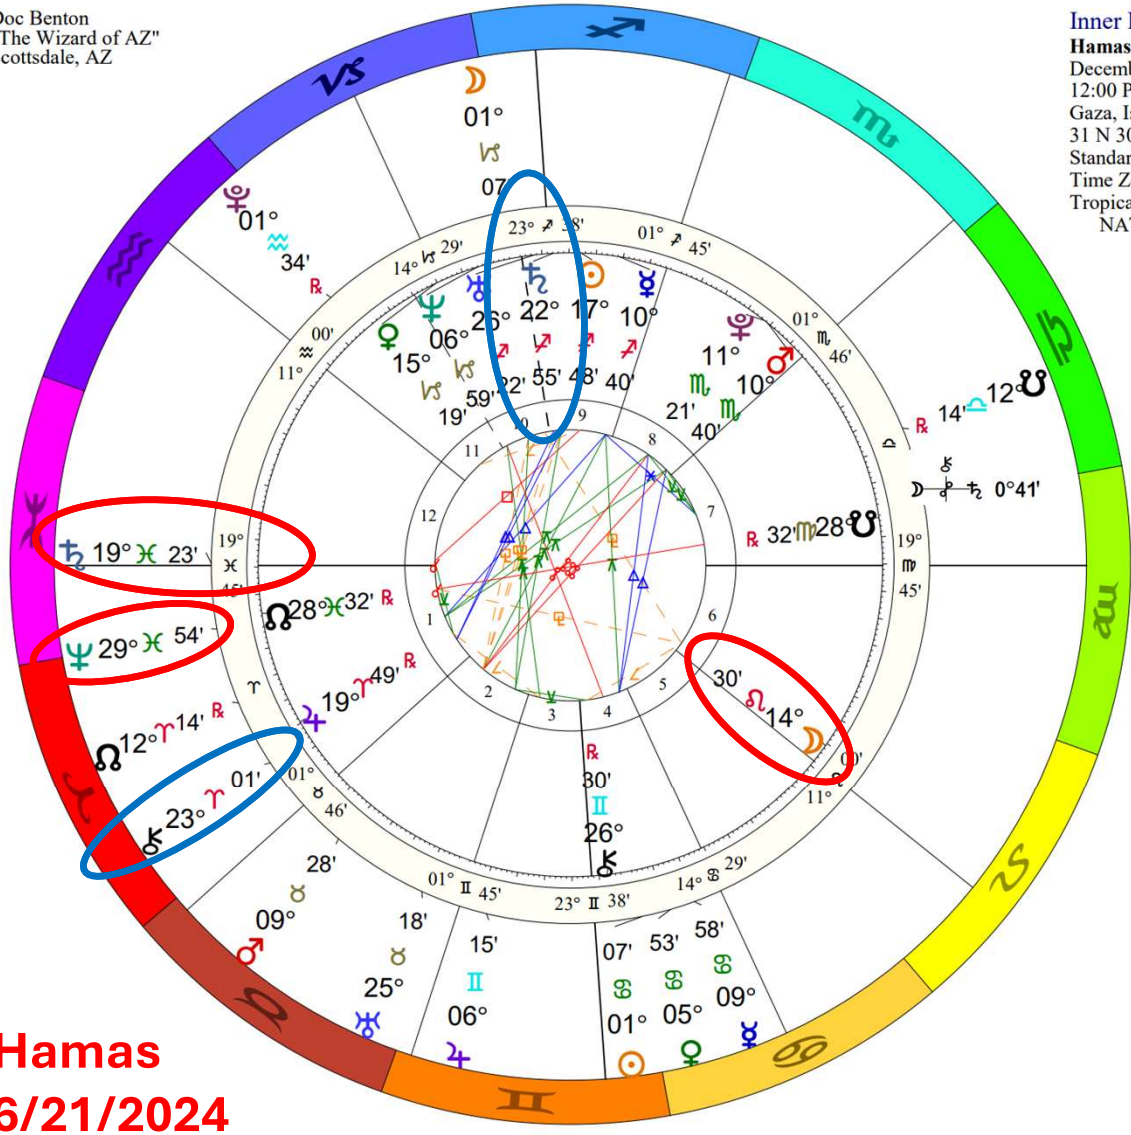

Doc Benton
"The Wizard of AZ"
Scottsdale, AZ

Inner Ring:
Hamas
December 10, 1987
12:00 PM
Gaza, Israel
31 N 30 34 E 28
Standard Time
Time Zone: 2 hours East
Tropical Regiomontanus
NATAL CHART

Outer Ring:
Full Moon Jun 21 2024
June 21, 2024
6:07:38 PM
Scottsdale, Arizona
33N30'33" 111W53'54"
Standard Time
Time Zone: 7 hours West
Tropical Regiomontanus
Full Moon (astrological)

♃♂♂	0°06'a
♃♂♂	0°15's
♂♂♂	0°20'a
♂♂♂	0°22's
♂♂♂	0°24'a
♂♂♂	0°26'a
♂♂♂	0°37's
♂♂♂	0°42'a
♂♂♂	0°42'a
♂♂♂	0°44'a
♂♂♂	0°50'a
♂♂♂	0°53'a
♂♂♂	0°53'a
♂♂♂	0°56's
♂♂♂	1°00'a
♂♂♂	1°01'a
♂♂♂	1°04's
♂♂♂	1°06'a
♂♂♂	1°09'a
♂♂♂	1°12's
♂♂♂	1°12'a
♂♂♂	1°12'a
♂♂♂	1°14's
♂♂♂	1°22's
♂♂♂	1°22's
♂♂♂	1°23'a
♂♂♂	1°26's
12 additional	

t. Neptune
sesquiquadrate n. Moon

t. Saturn conjunct n.
Ascendant

t. Chiron trine n. Saturn &
n. Midheaven

Hamas
6/21/2024