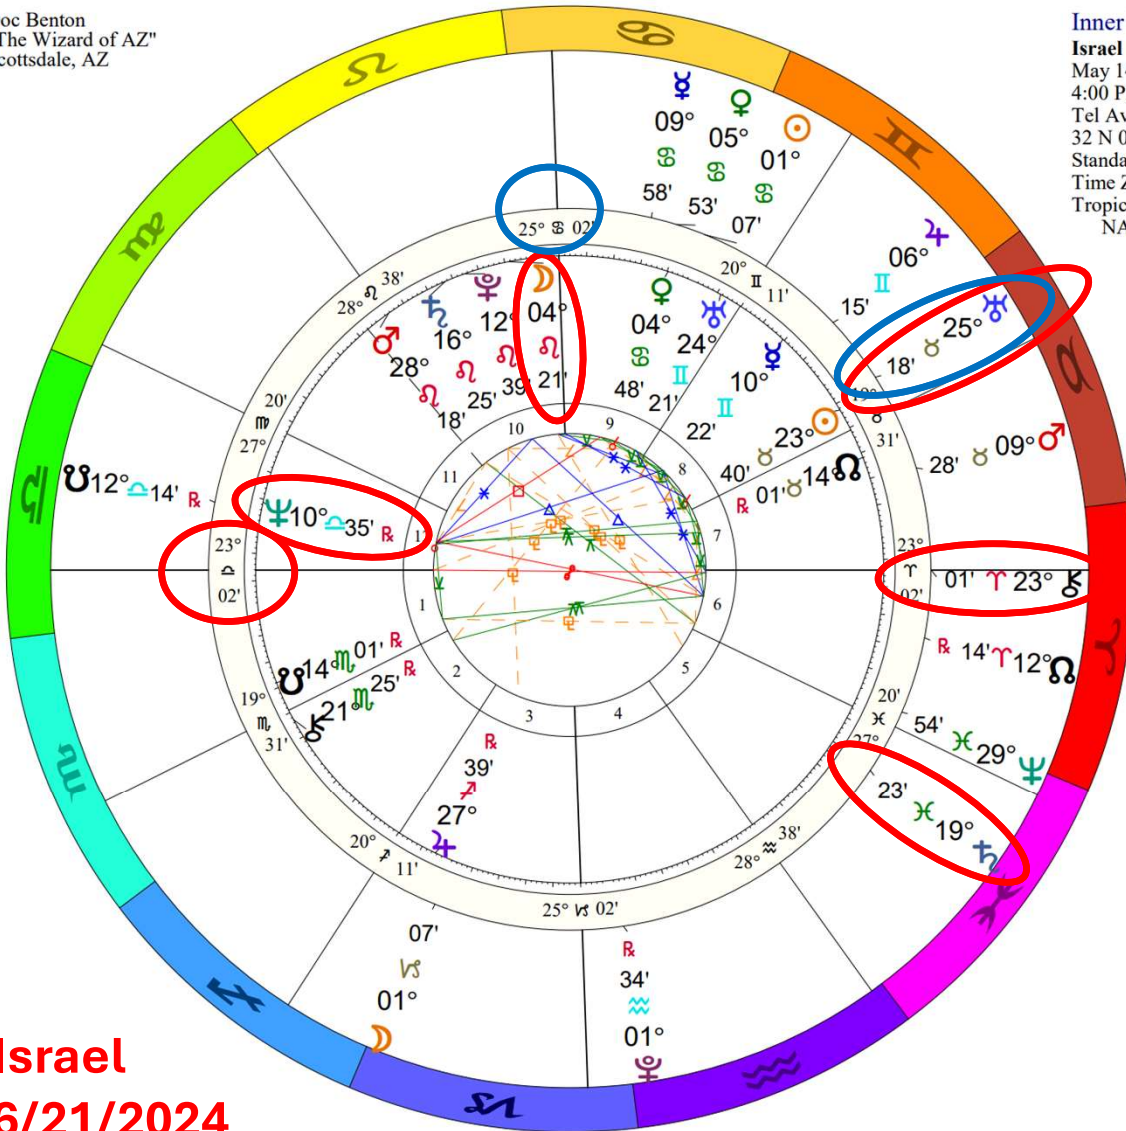

Outer Ring:
Full Moon Jun 21 2024
 June 21, 2024
 6:07:38 PM
 Scottsdale, Arizona
 33N30'33" 111W53'54"
 Standard Time
 Time Zone: 7 hours West
 Tropical Regiomontanus
 Full Moon (astrological)

As ∠ ♄	0°01's
♀ Δ ♃	0°05'a
♂ ♃ ♄	0°06'a
♃ ∠ ♄	0°06'a
♃ Δ ♃	0°16's
♃ ∠ ☉	0°21's
♃ ∠ ♃	0°21'a
♄ ∠ ♃	0°24's
♃ ∠ ♄	0°26'a
♃ ∠ ♃	0°38's
♄ ∠ ♃	0°46's
♃ ∠ ♃	0°54's
♃ ∠ ♃	0°54's
♄ ∠ ♃	0°54's
♄ ∠ ♃	1°05'a
♄ ∠ ♃	1°05'a
♄ ∠ ♃	1°16's
♃ ∠ ♃	1°19's
♃ ∠ ♃	1°19's
♃ ∠ ♃	1°20'a
♃ ∠ ♃	1°24's
♄ ∠ ♃	1°31'a
♄ ∠ ♃	1°31'a
♃ ∠ ♃	1°32'a
♄ ∠ ♃	1°34's
♄ ∠ ♃	1°35's
♄ ∠ ♃	1°43'a
♄ ∠ ♃	1°44'a
2 additional	

Doc Benton
 "The Wizard of AZ"
 Scottsdale, AZ

Inner Ring:
Israel
 May 14, 1948
 4:00 PM
 Tel Aviv, Israel
 32 N 04 34 E 46
 Standard Time
 Time Zone: 2 hours East
 Tropical Regiomantanus
 NATAL CHART

Outer Ring:
Full Moon Jun 21 2024
 June 21, 2024
 6:07:38 PM
 Scottsdale, Arizona
 33N30'33" 111W53'54"
 Standard Time
 Time Zone: 7 hours West
 Tropical Regiomantanus
 Full Moon (astrological)

As♂♂	0°01's
D♁♂♂	0°01'a
♂♂♂♂	0°07's
M♂♂♂	0°15'a
♂♂♂♂	0°17'a
♂♂♂♂	0°18'a
♂♂♂♂	0°18'a
M♂♂♂	0°18's
♂♂♂♂	0°24'a
♂♂♂♂	0°25's
♂♂♂♂	0°25's
♂♂♂♂	0°32'a
♂♂♂♂	0°37'a
♂♂♂♂	0°38's
♂♂♂♂	0°53's
♂♂♂♂	0°53's
♂♂♂♂	0°53's
♂♂♂♂	0°53's
♂♂♂♂	0°53's
♂♂♂♂	0°56'a
♂♂♂♂	0°59's
♂♂♂♂	1°01's
♂♂♂♂	1°03'a
♂♂♂♂	1°04's
♂♂♂♂	1°04's
♂♂♂♂	1°05's
♂♂♂♂	1°06'a
♂♂♂♂	1°14's
♂♂♂♂	1°18's
♂♂♂♂	1°20's
18 additional	

t. Chiron opposite n. ascendant

t. Saturn sesquiquadrate n. Moon

t. Uranus sesquiquadrate n. Neptune

t. Uranus sextile n. Midheaven

Israel
6/21/2024

Israel NATAL CHART

Transit to Natal:

2024	Jun	Jul
♄♂♂ As (23♈03, 23♉03)	22	
♃♂♂ ☉ (23♄40, 23♄40)		
♃♂♂ ♀ (25♄02, 25♄02)	16	
♃♂♂ ♃ (19♃21, 4♄21)	20 8	
♃♂♂ ♀ (25♄34, 10♉34)	27	
♄♂♂ ♃ (24♈21, 24♉21)		
2024	Jun	Jul