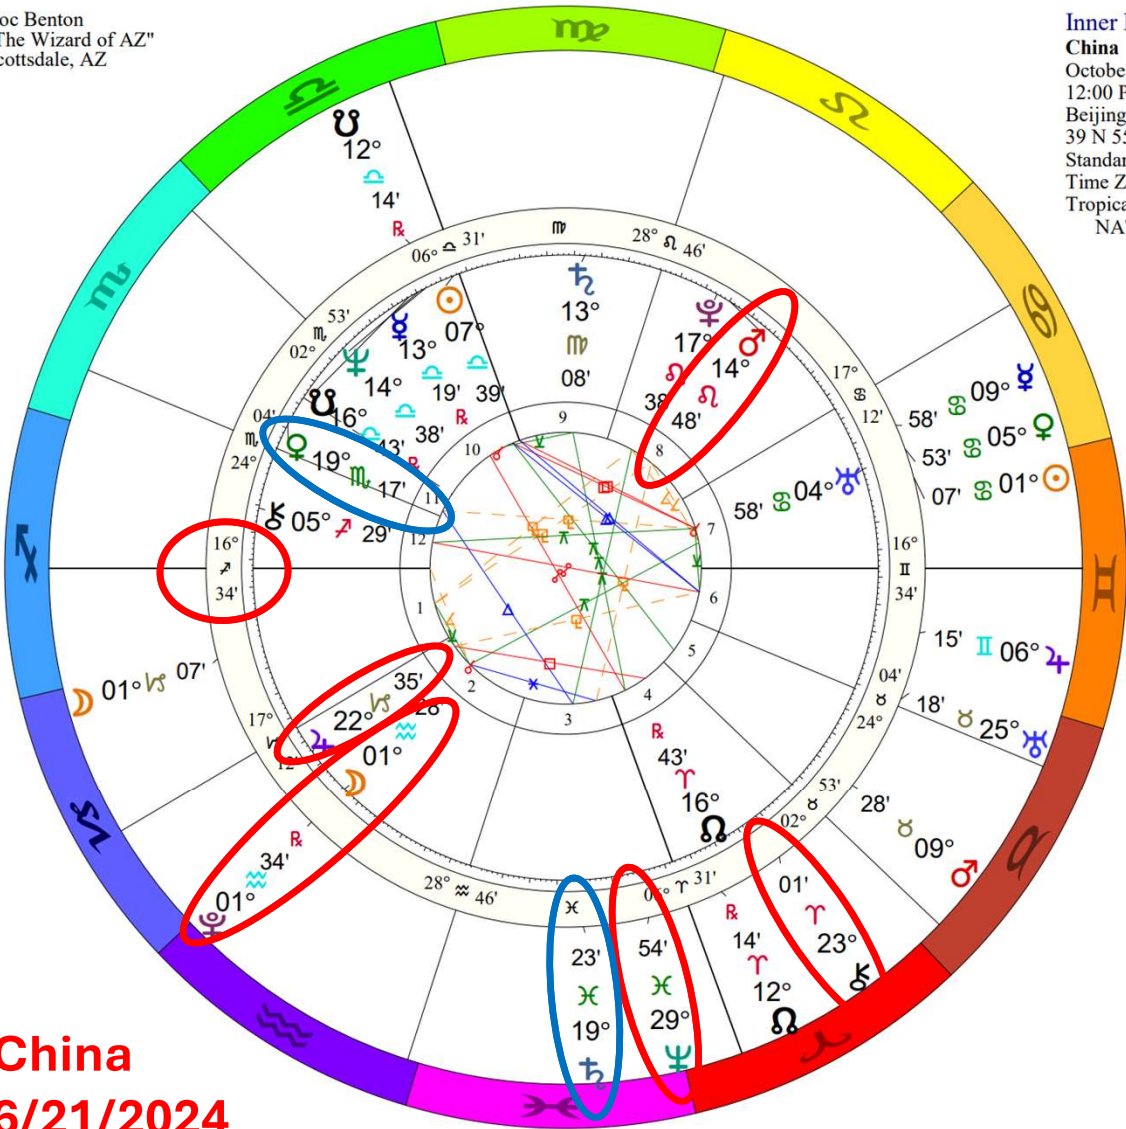

♁♁♀	0°02's
♁♁♁	0°03's
♁♁♁	0°05'a
♁♁♁	0°06'a
♁♁♁	0°18's
♁♁♁	0°24'a
♁♁♁	0°24's
♁♁♁	0°27's
♁♁♁	0°27'a
♁♁♁	0°27'a
♁♁♁	0°34'a
♁♁♁	0°37'a
♁♁♁	0°37'a
♁♁♁	0°48's
♁♁♁	0°52's
♁♁♁	0°57'a
♁♁♁	0°59's
♁♁♁	1°06's
♁♁♁	1°10'a
♁♁♁	1°10'a
♁♁♁	1°20's
♁♁♁	1°20's
♁♁♁	1°26'a
♁♁♁	1°26'a
♁♁♁	1°26'a
♁♁♁	1°29'a
♁♁♁	1°29's
9 additional	

**Trump
 6/21/2024**

Donald Trump NATAL CHART

Transit to Natal:

2024	Jun	Jul
♃ * ☉ (22♈55, 22♈55)	18	
♀ ♁ ♃ (2♁53, 17♈53)		
♃ ♃ ♃ (23♃51, 8♁51)		
♃ * ♃ (23♃49, 23♁49)		
♃ ♃ ♁ (24♃21, 24♃21)	3	
♃ ♁ ♃ (17♁53, 17♈53)		
♃ * ♀ (25♃44, 25♁44)	1	
♃ ♁ ♃ (23♈49, 23♁49)		
♃ ♁ ♂ (26♃47, 26♁47)	29	
2024	Jun	Jul

Doc Benton
 "The Wizard of AZ"
 Scottsdale, AZ

Inner Ring:
China
 October 1, 1949
 12:00 PM
 Beijing, China
 39 N 55 116 E 25
 Standard Time
 Time Zone: 8 hours East
 Tropical Regiomontanus
 NATAL CHART

Outer Ring:
Full Moon Jun 21 2024
 June 21, 2024
 6:07:38 PM
 Scottsdale, Arizona
 33N30'33" 111W53'54"
 Standard Time
 Time Zone: 7 hours West
 Tropical Regiomontanus
 Full Moon (astrological)

As ∠ ♄	0°01's
♀ Δ ♃	0°05'a
♂ ♃ ♄	0°06'a
♃ ∠ ♄	0°06'a
♃ Δ ♃	0°16's
♃ ∠ ☉	0°21's
♃ ∠ ♃	0°21'a
♄ ∠ ♃	0°24's
♃ ∠ ♄	0°26'a
♃ ∠ ♃	0°38's
♄ ∠ ♃	0°46's
♃ ∠ ♃	0°54's
♃ ∠ ♃	0°54's
♄ ∠ ♃	0°54's
♄ ∠ ♃	1°05'a
♄ ∠ ♃	1°05'a
♄ ∠ ♃	1°16's
♃ ∠ ♃	1°19's
♃ ∠ ♃	1°19's
♃ ∠ ♃	1°20'a
♃ ∠ ♃	1°24's
♄ ∠ ♃	1°31'a
♄ ∠ ♃	1°31'a
♃ ∠ ♃	1°32'a
♄ ∠ ♃	1°34's
♄ ∠ ♃	1°35's
♄ ∠ ♃	1°43'a
♄ ∠ ♃	1°44'a
2 additional	