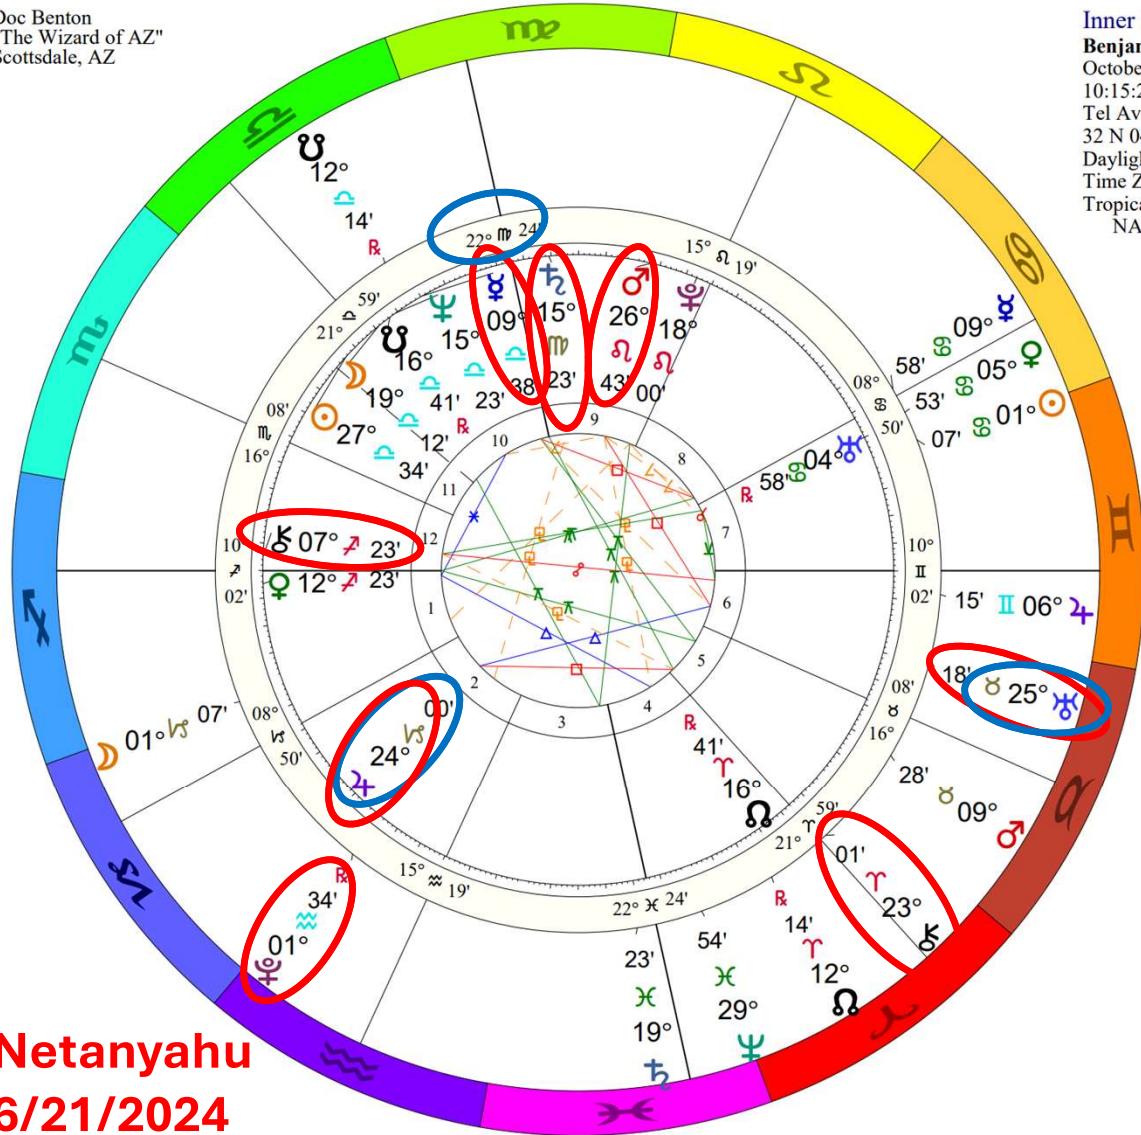

t. Chiron opposite n. ascendant

t. Saturn sesquiquadrate n. Moon

t. Uranus sesquiquadrate n. Neptune

t. Uranus sextile n. Midheaven

Israel
6/21/2024

Israel NATAL CHART

Transit to Natal:

2024	Jun	Jul
♄♂♂ As (23♈03, 23♉03)	22	
♃♂♂ ☉ (23♄40, 23♄40)		
♃♂♂ ♀ (25♄02, 25♄02)	16	
♃♂♂ ♃ (19♃21, 4♄21)	20 8	
♃♂♂ ♀ (25♄34, 10♉34)	27	
♄♂♂ ♃ (24♈21, 24♉21)		
2024	Jun	Jul

Doc Benton
 "The Wizard of AZ"
 Scottsdale, AZ

Inner Ring:
Benjamin Netanyahu
 October 21, 1949
 10:15:24 AM
 Tel Aviv, Israel
 32 N 04 34 E 46
 Daylight Saving Time
 Time Zone: 2 hours East
 Tropical Regiomontanus
 NATAL CHART

Outer Ring:
Full Moon Jun 21 2024
 June 21, 2024
 6:07:38 PM
 Scottsdale, Arizona
 33N30'33" 111W53'54"
 Standard Time
 Time Zone: 7 hours West
 Tropical Regiomontanus
 Full Moon (astrological)

As♄♃	0°04's
♀♁♁	0°09's
♀♃♃	0°09's
♃♃♃	0°10's
♃♃♃	0°11'a
♃♃♃	0°20's
♃♃♃	0°31'a
♃♃♃	0°31'a
As♃♃	0°33's
Me♃♃	0°37'a
♃♃♃	0°38'a
♃♃♃	0°40'a
♀♃♃	0°47'a
♃♃♃	0°54'a
♃♃♃	0°58'a
♃♃♃	0°58'a
♃♃♃	0°59's
♃♃♃	1°09'a
♃♃♃	1°11'a
♃♃♃	1°16's
♃♃♃	1°17'a
♃♃♃	1°20's
♃♃♃	1°22'a
♃♃♃	1°23'a
♃♃♃	1°25's
♃♃♃	1°31'a
As♃♃	1°34'a
♃♃♃	1°45'a
♃♃♃	1°52'a
2 additional	