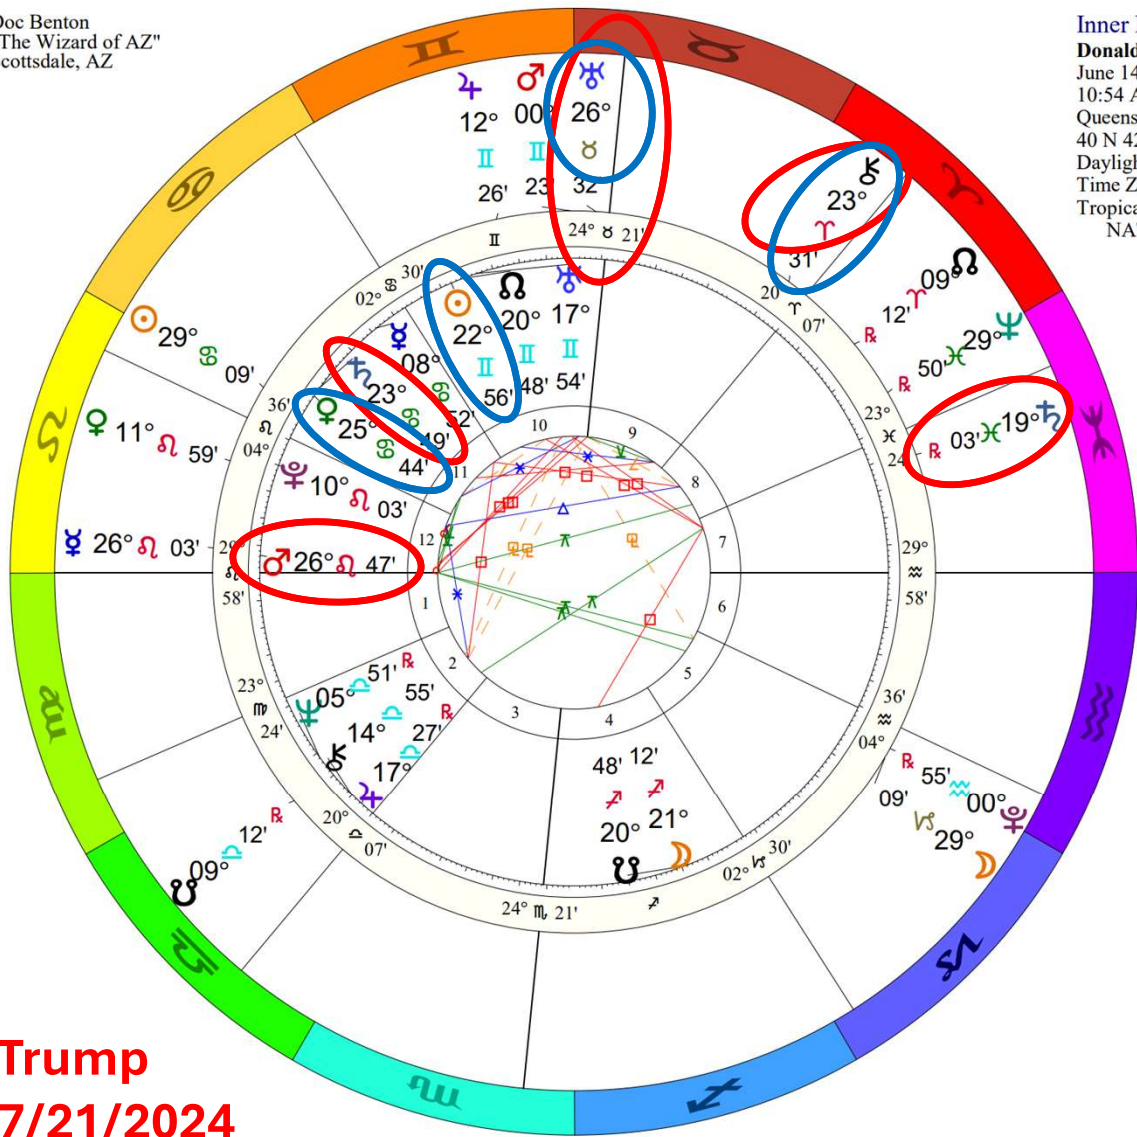

Doc Benton
"The Wizard of AZ"
Scottsdale, AZ

Inner Ring:
Donald Trump
June 14, 1946
10:54 AM
Queens Cou, Jamaica Hospital Queen:
40 N 42 73W48'59"
Daylight Saving Time
Time Zone: 5 hours West
Tropical Regiomontanus
NATAL CHART

Outer Ring:
Full Moon Jul 21 2024
July 21, 2024
3:16:55 AM
Scottsdale, Arizona
33N30'33" 111W53'54"
Standard Time
Time Zone: 7 hours West
Tropical 0-Aries
Full Moon (astrological)

AsAψ	0°07's
McΛΩ	0°09's
McϞϞ	0°09's
♀ϞMc	0°14'a
♂□♄	0°15's
♃□♄	0°18's
♀V♄	0°19'a
♄□Ω	0°21'a
♄□♁	0°21'a
As□♂	0°26'a
♀A♁	0°28's
♄Ϟ♂	0°29's
♁×♄	0°36'a
♂♄♄	0°43'a
♀×♄	0°47'a
AsA♁	0°49's
AsV♁	0°49's
McV♄	0°50's
♀ΔΩ	0°50's
♀×♁	0°50's
AsAψ	0°57'a
♄□♃	1°09'a
As×As	1°10'a
♃A♃	1°36'a
♄ΔMc	1°39's
7 additional	

t. Chiron square n. Saturn

t. Uranus square n. Mars

t. Saturn square n. Uranus

t. Chiron sextile n. Sun

t. Uranus sextile n. Venus

Trump
7/21/2024