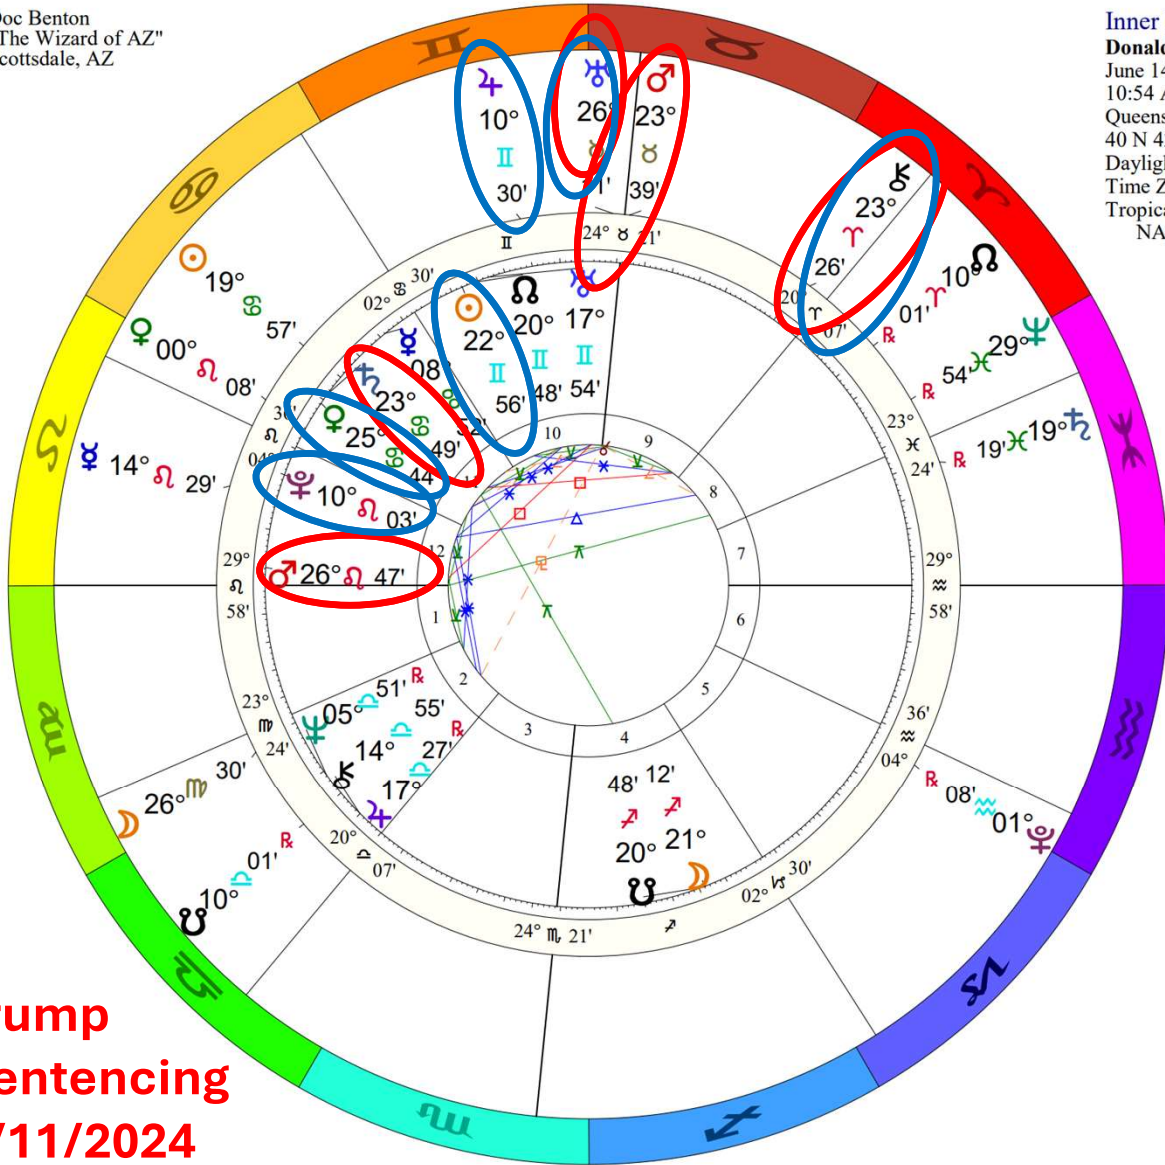

Doc Benton
"The Wizard of AZ"
Scottsdale, AZ

Inner Ring:
Donald Trump
June 14, 1946
10:54 AM
Queens Cou, Jamaica Hospital Queens
40 N 42 73W48'59"
Daylight Saving Time
Time Zone: 5 hours West
Tropical Regiomontanus
NATAL CHART

Outer Ring:
Transits
July 11, 2024
12:00 PM
Scottsdale, Arizona
33N30'33" 111W53'54"
Standard Time
Time Zone: 7 hours West
Tropical 0-Aries
NATAL CHART

♃*♅	0°02's
♃Δ♁	0°02's
♁♁♃	0°03's
♃*♃	0°10'a
♁♁♀	0°11's
♃♁♂	0°12'a
♀♁♃	0°14'a
♃♁♃	0°16'a
♃♁♂	0°23'a
♂*♂	0°26'a
♀*♂	0°26's
♂♁♁	0°26's
♃*♃	0°27's
♁*♂	0°31's
♂♁♁	0°32'a
♂♁♂	0°36'a
♁♁♁	0°40'a
♁♁♃	0°40'a
♁♁♂	0°42'a
♁♁♂	0°44's
♀*♃	0°46's
♁♁♁	0°51'a
♃♁♁	0°51'a
♁♁♂	0°55'a

t. Chiron square n. Saturn

t. Uranus square n. Mars

t. Mars conjunct n. Midheaven

t. Chiron sextile n. Sun

t. Uranus sextile n. Venus

t. Jupiter sextile n. Pluto

Trump Sentencing 7/11/2024