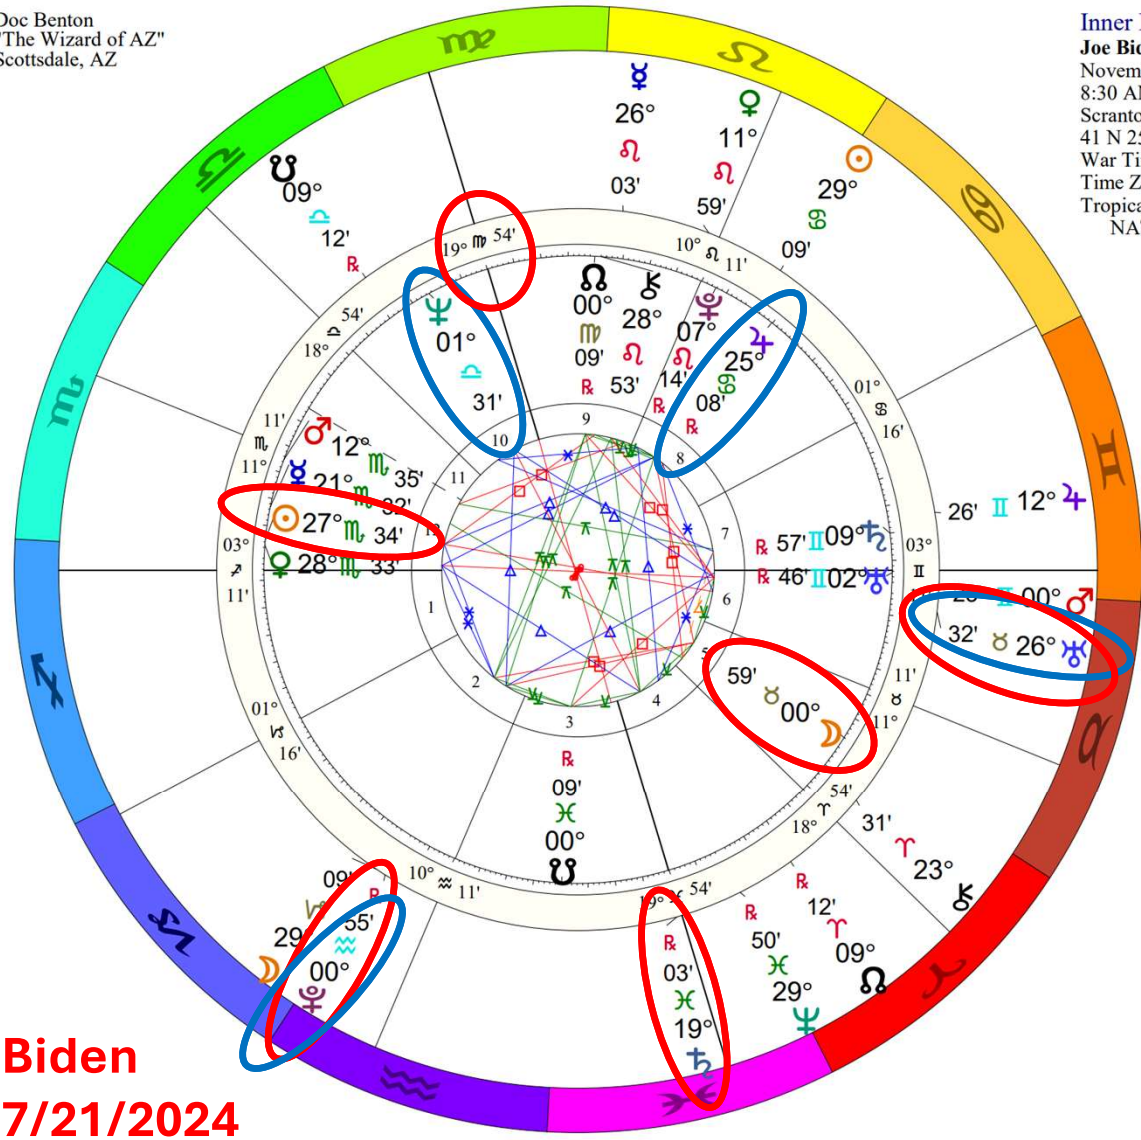

# USA Libra NATAL CHART

Transit to Natal:

2024	Jul	Aug
♄♌♋ (23♈48, 8♀48)	[Red bar spanning Jul 1 to Aug 31]	
♃♌♋ (0♈23, 0♁23)	[Red bar spanning Jul 1 to Aug 23]	
♃♌♋ (26♈13, 11♁13)	[Red bar spanning Jul 1 to Aug 23, with '12' in yellow text]	
♃♌♋ (25♈09, 25♁09)	[Blue bar spanning Jul 1 to Jul 10]	
♃♌♋ (25♈04, 25♁04)	[Blue bar spanning Jul 1 to Jul 10]	
♃♌♋ (19♈51, 19♀51)	[Red bar spanning Jul 1 to Jul 23]	
♃♌♋ (27♈36, 27♁36)	[Blue bar spanning Jul 23 to Aug 31]	
2024	Jul	Aug

Doc Benton  
 "The Wizard of AZ"  
 Scottsdale, AZ

Inner Ring:  
**Joe Biden**  
 November 20, 1942  
 8:30 AM  
 Scranton, Pennsylvania  
 41 N 25 75 W 40  
 War Time  
 Time Zone: 5 hours West  
 Tropical Regiomontanus  
 NATAL CHART

Outer Ring:  
**Full Moon Jul 21 2024**  
 July 21, 2024  
 3:16:55 AM  
 Scottsdale, Arizona  
 33N30'33" 111W53'54"  
 Standard Time  
 Time Zone: 7 hours West  
 Tropical 0-Aries  
 Full Moon (astrological)

**Biden**  
**7/21/2024**

♃♁♂	0°04's
♄♁♂	0°05'a
♅♁♂	0°10's
♆♁♂	0°14's
♇♁♂	0°15's
♈♁♂	0°15's
♉♁♂	0°16's
♊♁♂	0°16's
♋♁♂	0°19'a
♌♁♂	0°19'a
♍♁♂	0°22's
♎♁♂	0°33's
♏♁♂	0°36'a
♐♁♂	0°36'a
♑♁♂	0°36's
♒♁♂	0°36's
♓♁♂	0°37'a
♈♁♂	0°45's
♉♁♂	0°45's
♊♁♂	0°46's
♋♁♂	0°46's
♌♁♂	0°52's
♍♁♂	0°55's
♎♁♂	0°57'a
♏♁♂	1°00'a
26 additional	