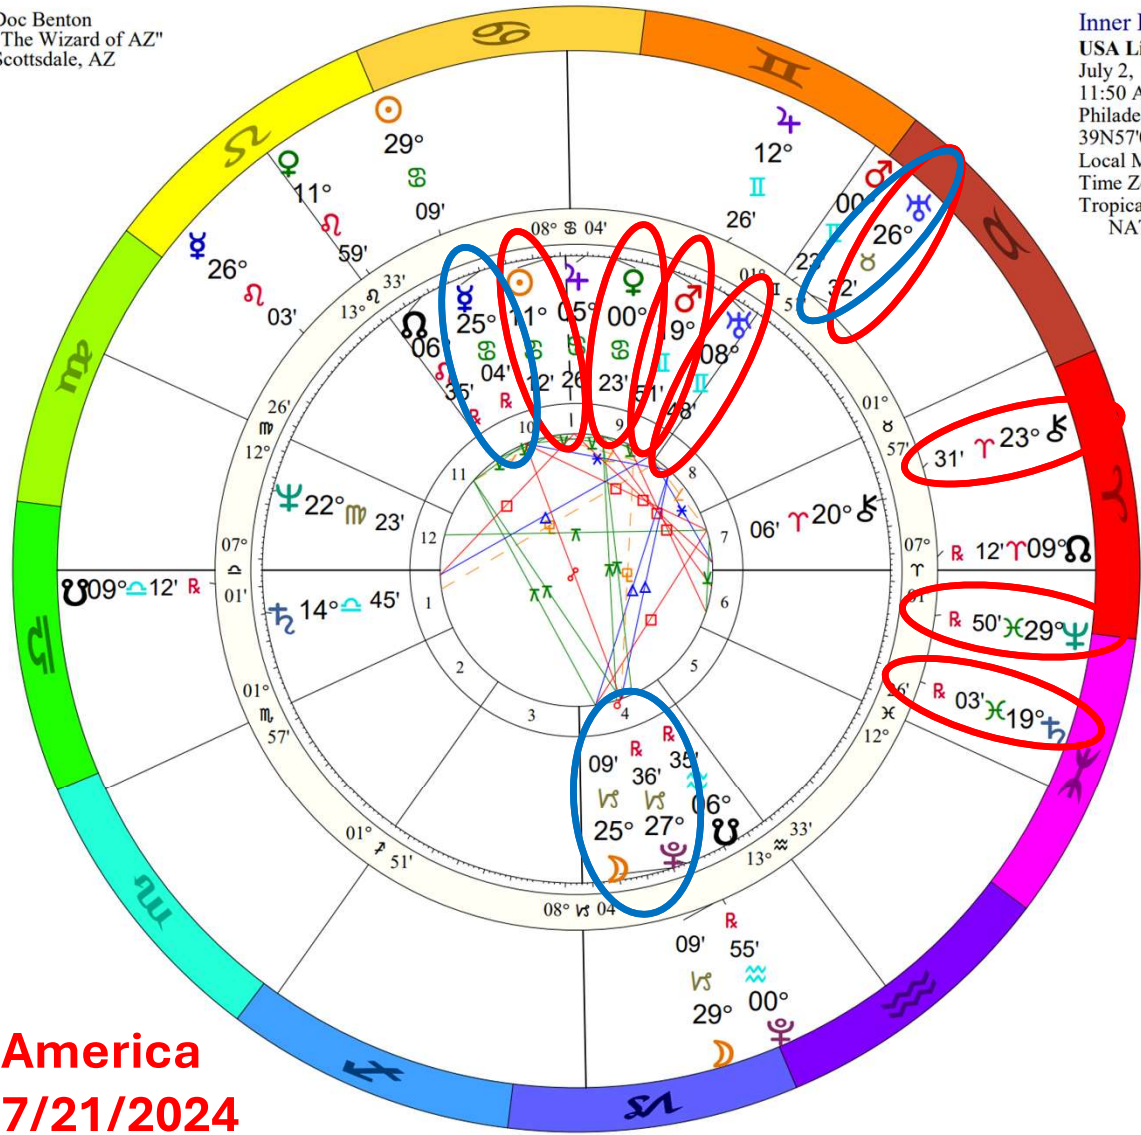

# **THE LUNAR MONTH FOR COUNTRIES AND PEOPLE**

## **PART 1**

**AMERICA, BIDEN, TRUMP, CHINA, ISRAEL,  
NETANYAHU, HAMAS, IRAN**

**JULY 5– AUGUST 4**

Doc Benton  
 "The Wizard of AZ"  
 Scottsdale, AZ

Inner Ring:  
**USA Libra**  
 July 2, 1776  
 11:50 AM  
 Philadelphia, PA  
 39N57'08" 75W09'51"  
 Local Mean Time  
 Time Zone: 0 hours West  
 Tropical Regiomontanus  
 NATAL CHART

Outer Ring:  
**Full Moon Jul 21 2024**  
 July 21, 2024  
 3:16:55 AM  
 Scottsdale, Arizona  
 33N30'33" 111W53'54"  
 Standard Time  
 Time Zone: 7 hours West  
 Tropical 0-Aries  
 Full Moon (astrological)