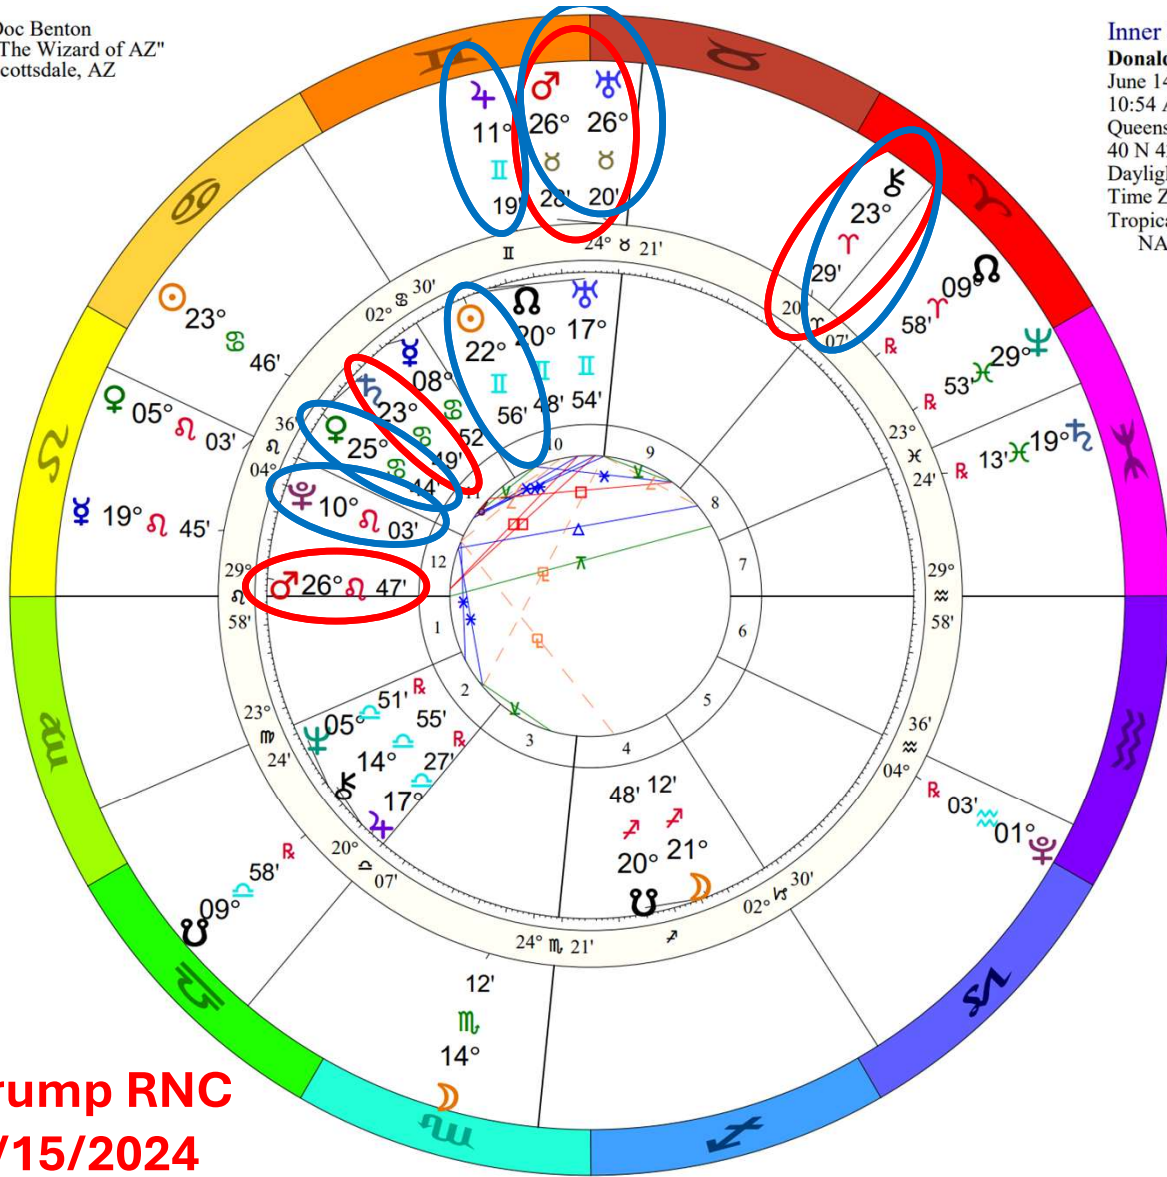

Doc Benton  
 "The Wizard of AZ"  
 Scottsdale, AZ

NATAL CHART

**Transits**  
 July 15, 2024  
 7:04:32 AM  
 Standard Time  
 Scottsdale, Arizona  
 33N30'33" 111W53'54"  
 Time Zone: 7 hours West  
 Geocentric  
 Tropical 0-Aries

Fir	2	1
Ear	2	0
Air	2	0
Wat	4	0
Car	1	0
Fix	6	1
Mut	3	0
		P A S C E N D
		L A N E N D
		T

Long.	Dwada-samsa	Speed
☉ 23 34'26"	12 ♀ 53	0.57
☽ 11 ♍ 41'28"	20 ♋ 18	12.13
☿ 19 ♏ 30	23 ♌ 57	1.15
♀ 4 ♏ 48	27 ♍ 37	1.14
♂ 26 8 19	15 ♌ 53	0.42
♃ 11 ♌ 16	15 ♌ 16	0.12
♄ 19 ♌ 13R	20 ♌ 40	0.02R
♅ 26 8 19	15 ♌ 53	0.02
♆ 29 ♌ 53R	28 ♎ 37	0.00R
♇ 1 ♎ 03R	12 ♎ 36	0.01R
♈ 23 ♀ 29	11 ♋ 47	0.01
♏ 9 ♀ 59R	29 3 44	0.02R
♐ 12 ♏ 25	29 ♏ 05	0.49
♑ 5 8 27	5 3 23	1.01
♒ 9 ♏ 59R	29 ♋ 44	0.02R

♏♂♂	0°00'a	♄♏As	0°44's	♂♂♂	1°21's
♂♂♂	0°00'a	♃♌As	1°09's	♃♂♂	1°21's
☉♏♂	0°06's	♃♌♂	1°10'a	♃♂♂	1°21's
♃♌♂	0°16's	♂♂♂	1°14's	♂♂♂	1°43's
♄♌♂	0°25's	♃♌♂	1°18's	♄♂♂	1°43's
♀♂♂	0°35's	♃♌♂	1°18's		
♀♂♂	0°39's	♂♂♂	1°21's		

**RNC**  
**July 15, 2024**

Doc Benton  
 "The Wizard of AZ"  
 Scottsdale, AZ

Inner Ring:  
**Donald Trump**  
 June 14, 1946  
 10:54 AM  
 Queens Cou.,Jamaica Hospital Queens  
 40 N 42 73W48'59"  
 Daylight Saving Time  
 Time Zone: 5 hours West  
 Tropical Regiomontanus  
 NATAL CHART