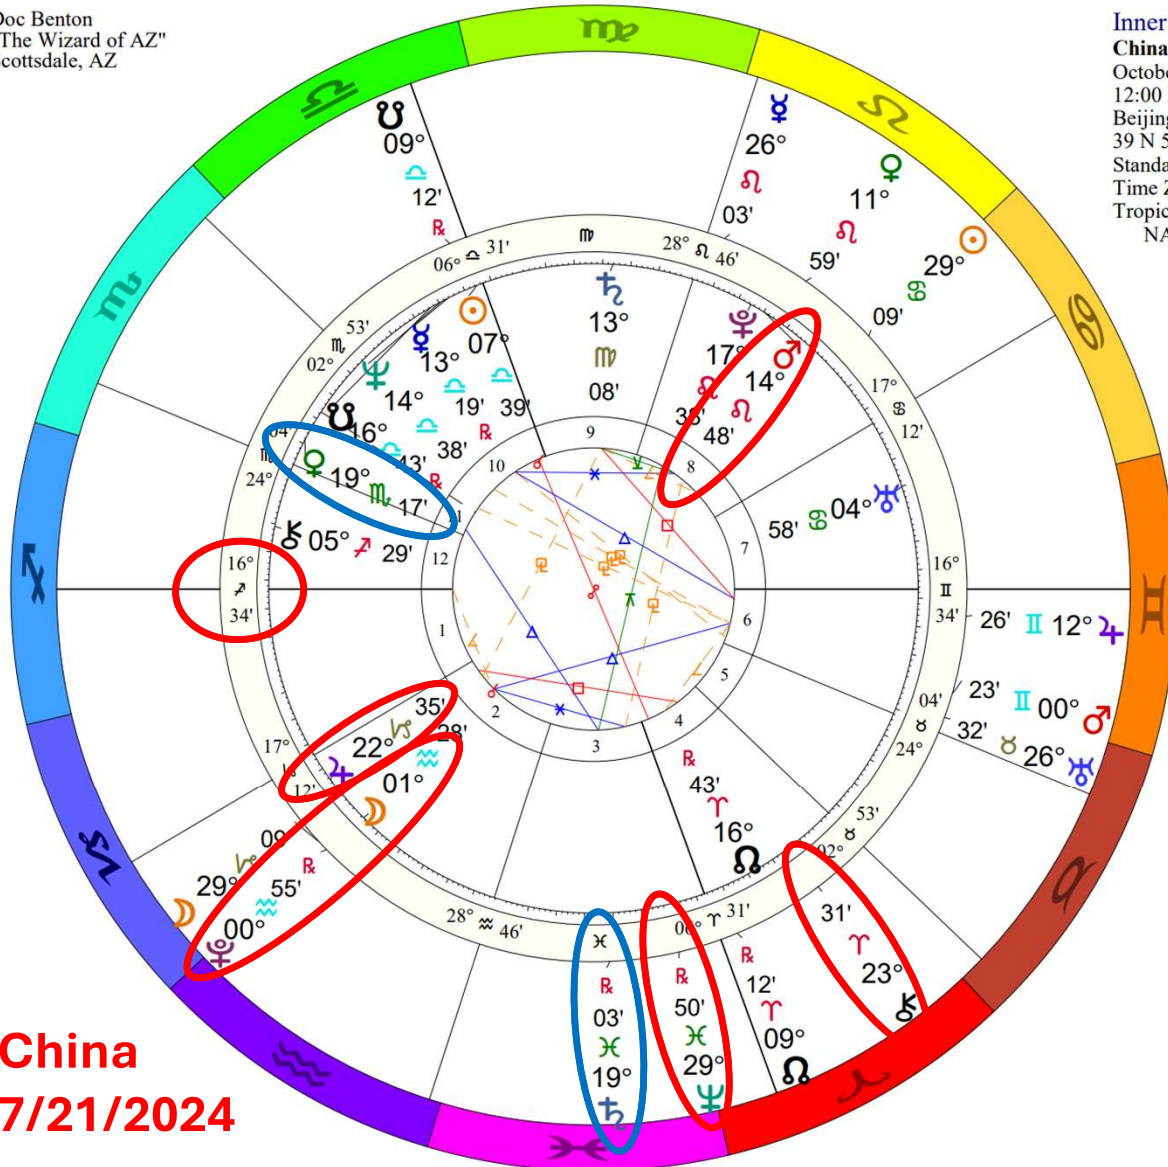

Doc Benton
"The Wizard of AZ"
Scottsdale, AZ

Inner Ring:
China
October 1, 1949
12:00 PM
Beijing, China
39 N 55 116 E 25
Standard Time
Time Zone: 8 hours East
Tropical Reigiomontanus
NATAL CHART

t. Chiron square n. Jupiter

t. Pluto conjunct. n. Moon & semisquare n. Ascendant

Outer Ring:
Full Moon Jul 21 2024
July 21, 2024
3:16:55 AM
Scottsdale, Arizona
33N30'33" 111W53'54"
Standard Time
Time Zone: 7 hours West
Tropical 0-Aries
Full Moon (astrological)

t. Neptune seqsquadrante n. Mars

t. Saturn trine n. Venus

♂♃♄	0°02'a
♀♁♂	0°15's
♃♄♂	0°33's
♁♃♄	0°40's
♂♃♄	0°42'a
♄♃♄	0°45's
♁♃♄	0°53'a
♃♄♂	0°56'a
♂♃♄	1°01'a
♂♃♄	1°01's
♂♃♄	1°01's
♂♃♄	1°05's
♂♃♄	1°09'a
♂♃♄	1°19'a
♂♃♄	1°19'a
♂♃♄	1°20'a
♂♃♄	1°24'a
♂♃♄	1°34'a
♂♃♄	1°34'a
♂♃♄	1°38's
♂♃♄	1°47'a

China
7/21/2024