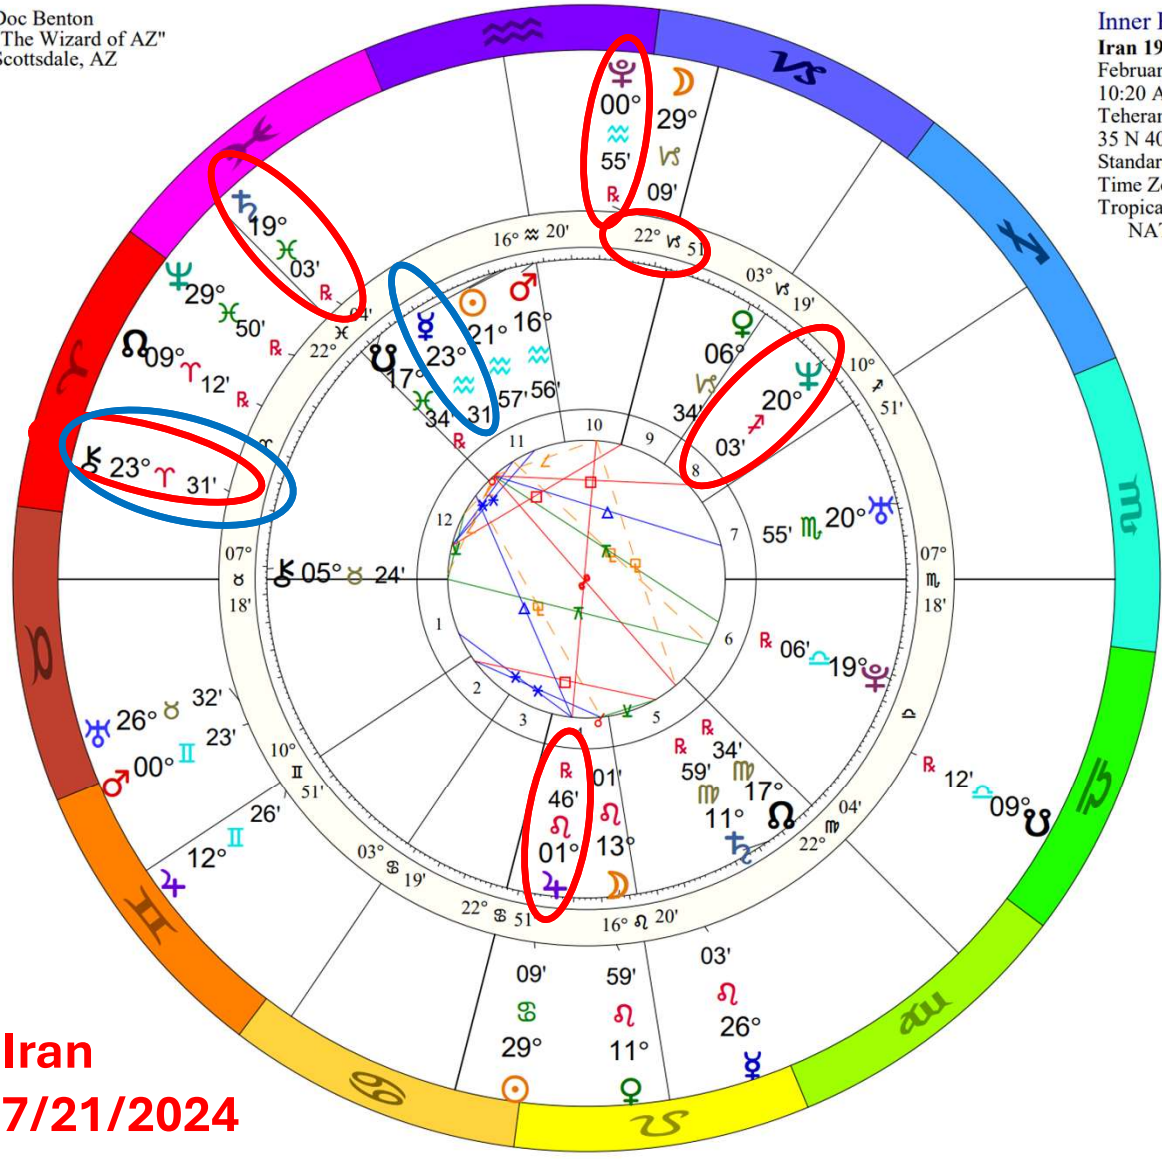

Doc Benton
"The Wizard of AZ"
Scottsdale, AZ

Inner Ring:
Iran 1979
February 11, 1979
10:20 AM
Teheran, Iran
35 N 40 51 E 26
Standard Time
Time Zone: 3 hr 30 min East
Tropical Regiomontanus
NATAL CHART

Outer Ring:
Full Moon Jul 21 2024
July 21, 2024
3:16:55 AM
Scottsdale, Arizona
33N30'33" 111W53'54"
Standard Time
Time Zone: 7 hours West
Tropical 0-Aries
Full Moon (astrological)

- **t. Chiron square n. Midheaven**
- **t. Pluto opposite n. Jupiter**
- **t. Saturn square n. Neptune**
- **t. Chiron sextile n. Mercury**

♄♃	0°00's
♄♂	0°01'a
♄♁♄	0°04's
♄♁♄	0°27's
♄♁♄	0°35's
♄♁♄	0°40'a
♄♁♄	0°42'a
♄♁♄	0°42'a
♄♁♄	0°46's
♄♁♄	0°51'a
♄♁♄	1°01's
♄♁♄	1°02's
♄♁♄	1°21's
♄♁♄	1°23'a
♄♁♄	1°28'a
♄♁♄	1°29's
♄♁♄	1°29's
♄♁♄	1°35'a
♄♁♄	1°39'a
♄♁♄	1°39'a
♄♁♄	1°49'a
♄♁♄	1°53's
♄♁♄	1°55'a
♄♁♄	1°55'a
♄♁♄	1°56'a

Iran
7/21/2024