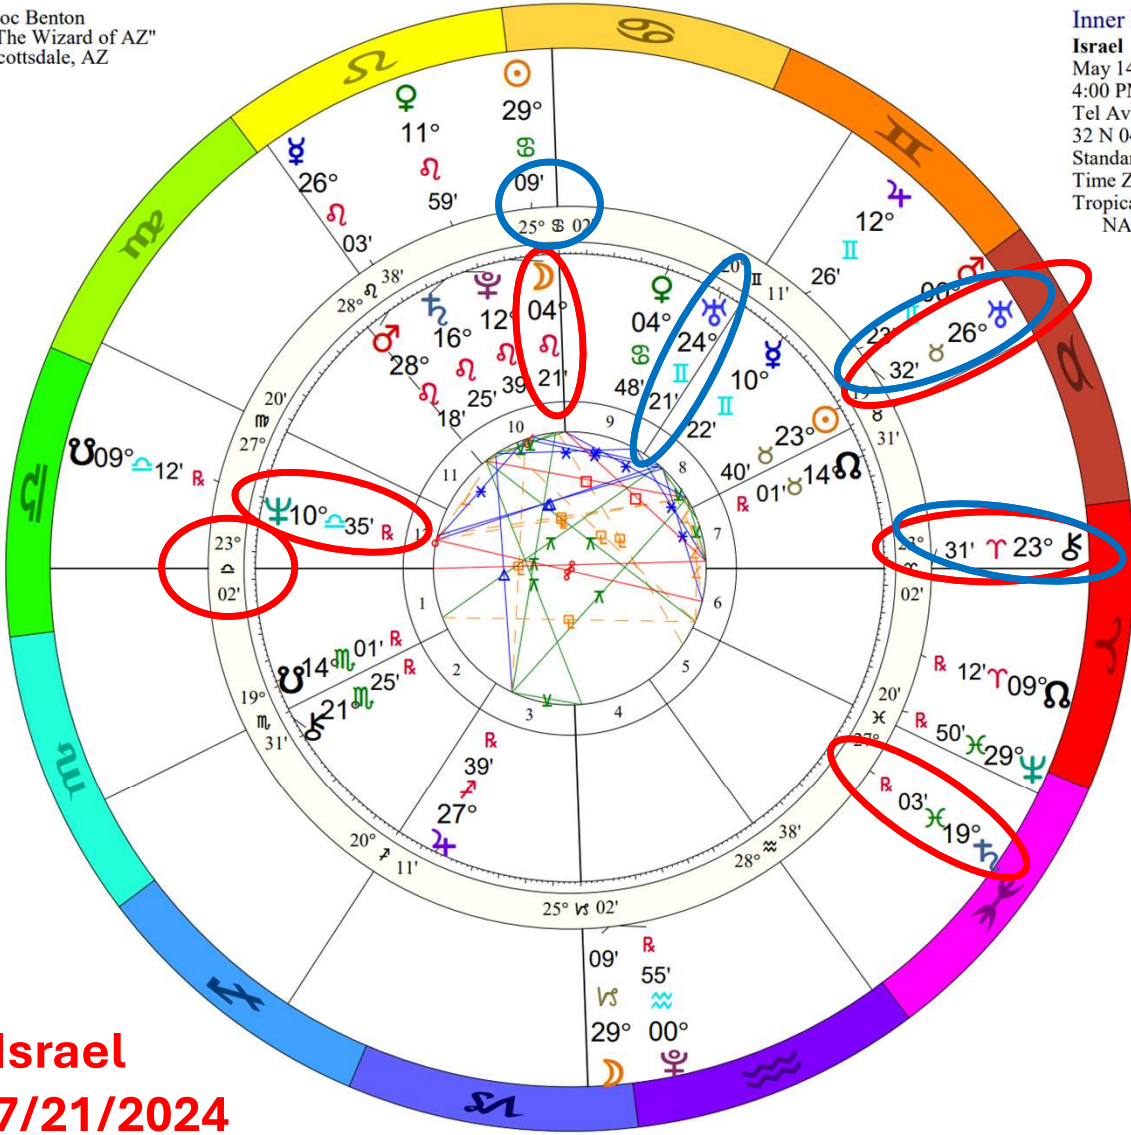

Doc Benton
"The Wizard of AZ"
Scottsdale, AZ

Inner Ring:
Israel
May 14, 1948
4:00 PM
Tel Aviv, Israel
32 N 04 34 E 46
Standard Time
Time Zone: 2 hours East
Tropical Regiomontanus
NATAL CHART

Outer Ring:
Full Moon Jul 21 2024
July 21, 2024
3:16:55 AM
Scottsdale, Arizona
33N30'33" 111W53'54"
Standard Time
Time Zone: 7 hours West
Tropical 0-Aries
Full Moon (astrological)

♄♂♂	0°04'a
♁♂♂	0°08's
♃♂♂	0°09's
♃♂♂	0°13'a
♁♂♂	0°14'a
♁♂♂	0°14'a
♁♂♂	0°19's
♁♂♂	0°28's
♃♂♂	0°29's
♁♂♂	0°29'a
♁♂♂	0°29's
♁♂♂	0°32'a
♁♂♂	0°32'a
♃♂♂	0°40'a
♁♂♂	0°40'a
♁♂♂	0°49's
♁♂♂	0°49's
♃♂♂	0°50's
♁♂♂	0°51's
♁♂♂	0°51's
♃♂♂	0°57's
♁♂♂	1°01'a
♁♂♂	1°07'a
♁♂♂	1°09's
♁♂♂	1°09's
19 additional	

t. Chiron opposite n. ascendant

t. Saturn sesquiquadrate n. Moon

t. Uranus sesquiquadrate n. Neptune

t. Uranus sextile n. Midheaven

t. Chiron sextile n. Uranus

Israel
7/21/2024