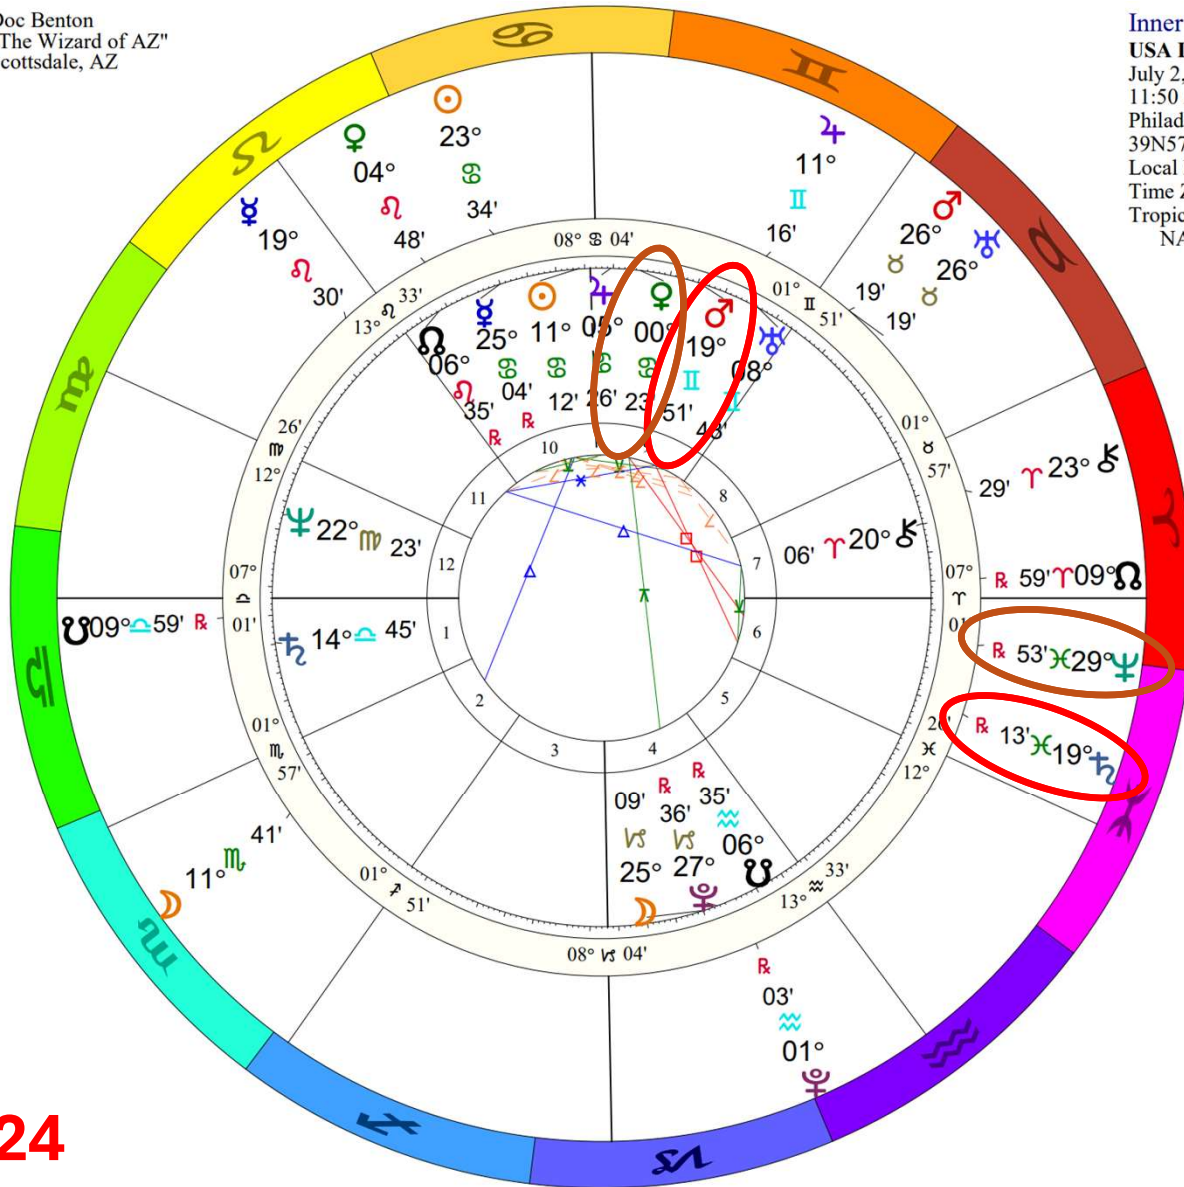

Doc Benton
"The Wizard of AZ"
Scottsdale, AZ

Inner Ring:
USA Libra
July 2, 1776
11:50 AM
Philadelphia, PA
39N57'08" 75W09'51"
Local Mean Time
Time Zone: 0 hours West
Tropical Regiomontanus
NATAL CHART

Outer Ring:
Transits
July 15, 2024
7:04:34 AM
Scottsdale, Arizona
33N30'33" 111W53'54"
Standard Time
Time Zone: 7 hours West
Tropical 0-Aries
NATAL CHART

♃♂♂	0°02' s
♂♂♂	0°03' a
♂♂♂	0°04' s
♂♂♂	0°07' s
♂♂♂	0°07' s
♂♂♂	0°14' a
♂♂♂	0°20' a
♂♂♂	0°22' a
♂♂♂	0°29' s
♂♂♂	0°30' s
♂♂♂	0°36' a
♂♂♂	0°36' s
♂♂♂	0°38' a
♂♂♂	0°38' s
♂♂♂	0°40' a
♂♂♂	0°52' s
♂♂♂	0°56' a

RNC/USA
July 15, 2024