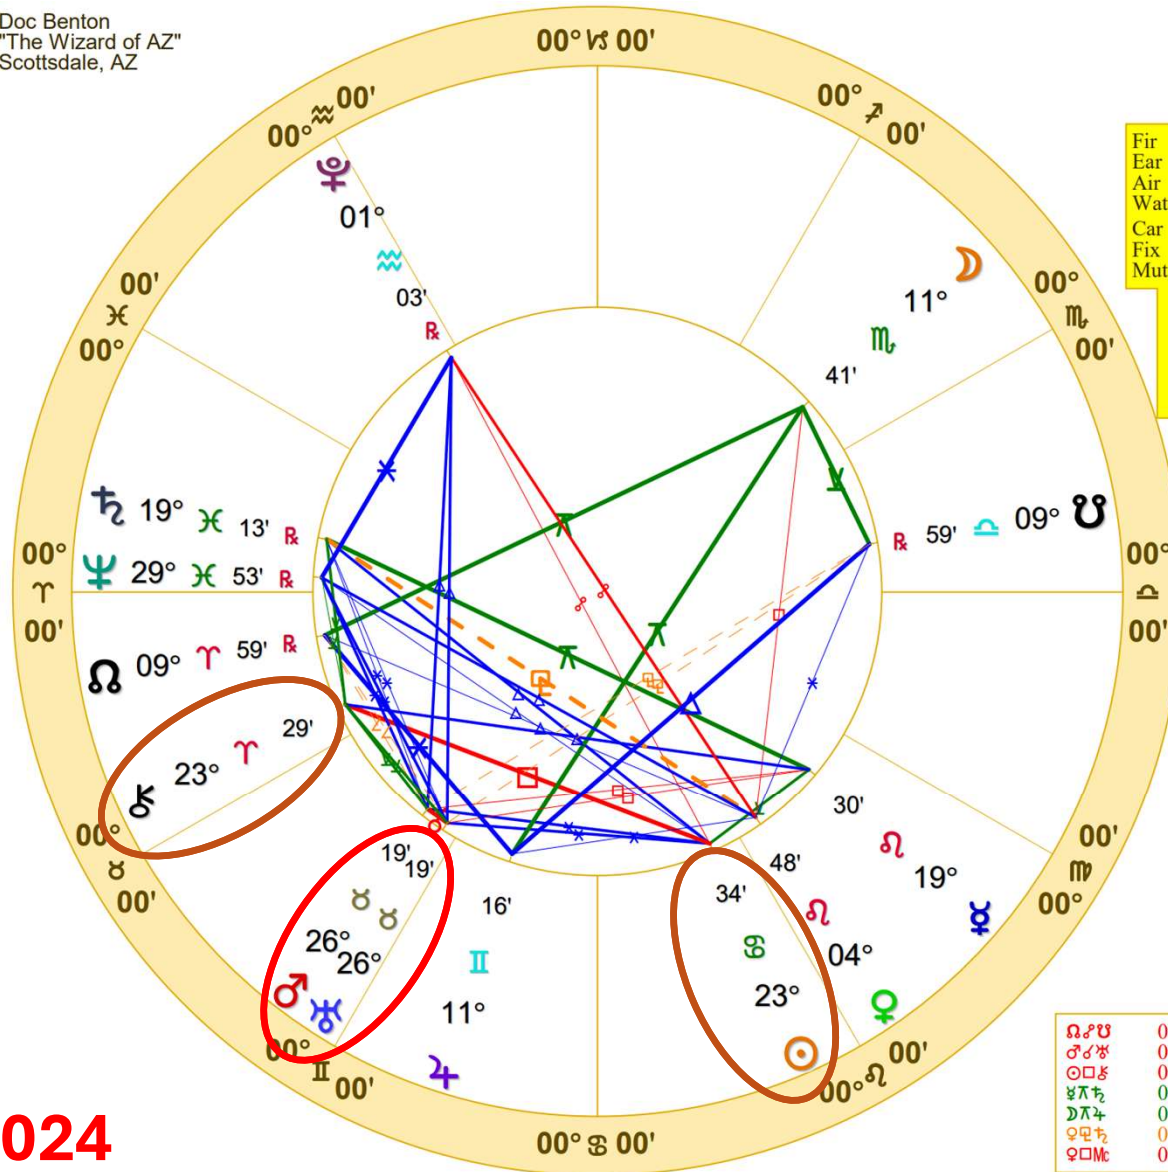

Doc Benton
"The Wizard of AZ"
Scottsdale, AZ

NATAL CHART

Transits
July 15, 2024
7:04:32 AM
Standard Time
Scottsdale, Arizona
33N30'33" 111W53'54"
Time Zone: 7 hours West
Geocentric
Tropical 0-Aries

Fir	2	1
Ear	2	0
Air	2	0
Wat	4	0
Car	1	0
Fix	6	1
Mut	3	0
		P A S C E N D
		L A N E N D
		T

Long.	Dwada-samsa	Speed
☉ 23 34'26"	12 ♀ 53	0.57
☽ 11 ♍ 41'28"	20 ♋ 18	12.13
☿ 19 ♏ 30	23 ♌ 57	1.15
♀ 4 ♏ 48	27 ♍ 37	1.14
♂ 26 8 19	15 ♌ 53	0.42
♃ 11 ♌ 16	15 ♌ 16	0.12
♄ 19 ♌ 13R	20 ♌ 40	0.02R
♅ 26 8 19	15 ♌ 53	0.02
♆ 29 ♌ 53R	28 ♎ 37	0.00R
♇ 1 ♎ 03R	12 ♎ 36	0.01R
♈ 23 ♀ 29	11 ♋ 47	0.01
♏ 9 ♀ 59R	29 3 44	0.02R
♐ 12 ♏ 25	29 ♏ 05	0.49
♑ 5 8 27	5 3 23	1.01
♒ 9 ♏ 59R	29 ♋ 44	0.02R

♏♂♂	0°00'a	♄♏As	0°44's	♂♂♂	1°21's
♂♂♂	0°00'a	♃♌As	1°09's	♃♂♂	1°21's
☉♏♂	0°06's	♃♌♂	1°10'a	♃♂♂	1°21's
♃♌♂	0°16's	♂♂♂	1°14's	♂♂♂	1°43's
♄♌♂	0°25's	♃♌♂	1°18's	♄♂♂	1°43's
♀♂♂	0°35's	♃♌♂	1°18's		
♀♂♂	0°39's	♂♂♂	1°21's		

RNC
July 15, 2024