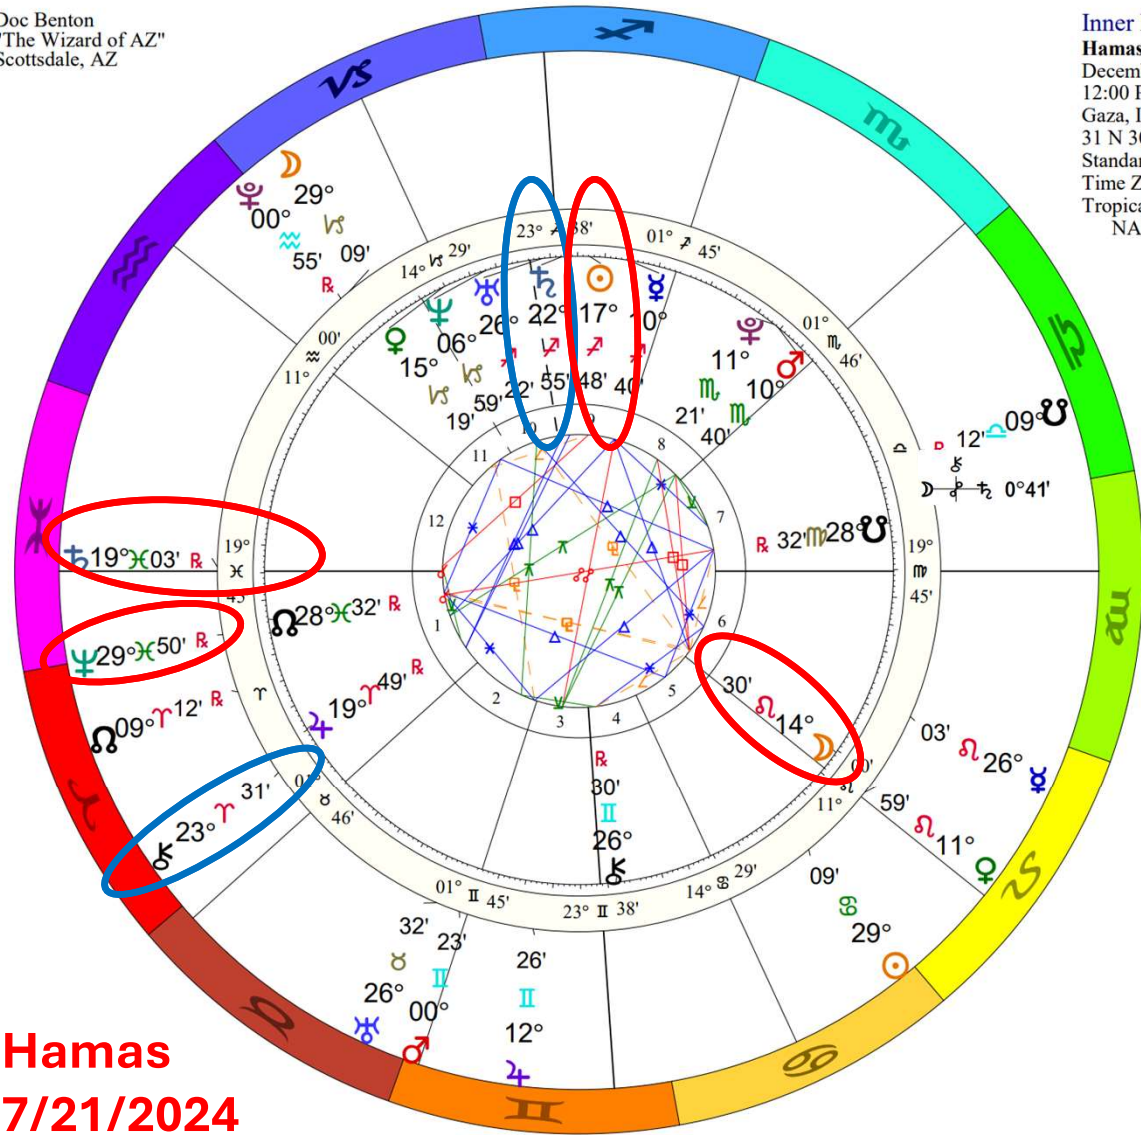

# Benjamin Netanyahu NATAL CHART

Transit to Natal:

2024	Jul	Aug
♂♁♃ (24♈01, 24♉01)	[Red bar spanning Jul 1 to Aug 1]	
♂♁♃ (22♈24, 7♉24)	[Red bar spanning Jul 22 to Aug 7]	
♀♁♃ (0♈23, 15♉23)	[Red bar spanning Jul 0 to Aug 13]	
♂♁♃ (26♈43, 26♉43)	[Red bar spanning Jul 26 to Aug 27]	
2024	Jul	Aug

**t. Neptune  
 sesquiquadrate n. Moon**

**t. Saturn conjunct n.  
 Ascendant**

Outer Ring:  
**Full Moon Jul 21 2024**  
 July 21, 2024  
 3:16:55 AM  
 Scottsdale, Arizona  
 33N30'33" 111W53'54"  
 Standard Time  
 Time Zone: 7 hours West  
 Tropical 0-Aries  
 Full Moon (astrological)

**t. Saturn square n. Sun**

**t. Chiron trine n. Saturn &  
 n. Midheaven**

**Hamas  
 7/21/2024**

♄♃♂	0°02's
♀♁♂	0°04'a
♁♁♂	0°07's
♃♁♁	0°10'a
♂♁♁	0°10'a
♃♁♁	0°10'a
♃♁♁	0°16's
♃♁♁	0°16's
♃♁♁	0°18'a
♃♁♁	0°20'a
♃♁♁	0°27'a
♃♁♁	0°29's
♃♁♁	0°36'a
♃♁♁	0°37's
♃♁♁	0°37's
♃♁♁	0°37's
♃♁♁	0°37's
♃♁♁	0°37's
♃♁♁	0°37's
♃♁♁	0°38's
♃♁♁	0°42's
♃♁♁	0°43'a
♃♁♁	0°46's
♃♁♁	0°51'a
♃♁♁	1°05's
♃♁♁	1°15'a
15 additional	

# Hamas NATAL CHART

Transit to Natal:

2024	Jul	Aug
♁ Δ ♃ (22♈55, 22♉55)	[Blue bar spanning Jul and Aug]	
♁ Δ Mc (23♈38, 23♉38)	[Blue bar spanning Jul and Aug]	
♃ ♃ ♃ (29♈30, 14♉30)	[Red bar spanning Jul and Aug, with '12' in yellow text in the Aug section]	
♃ ♃ As (19♈45, 19♈45)	[Red bar spanning Jul and Aug]	
♃ □ ☉ (17♈48, 17♉48)	[Red bar spanning Jul and Aug, with '14' in yellow text in the Aug section]	
2024	Jul	Aug