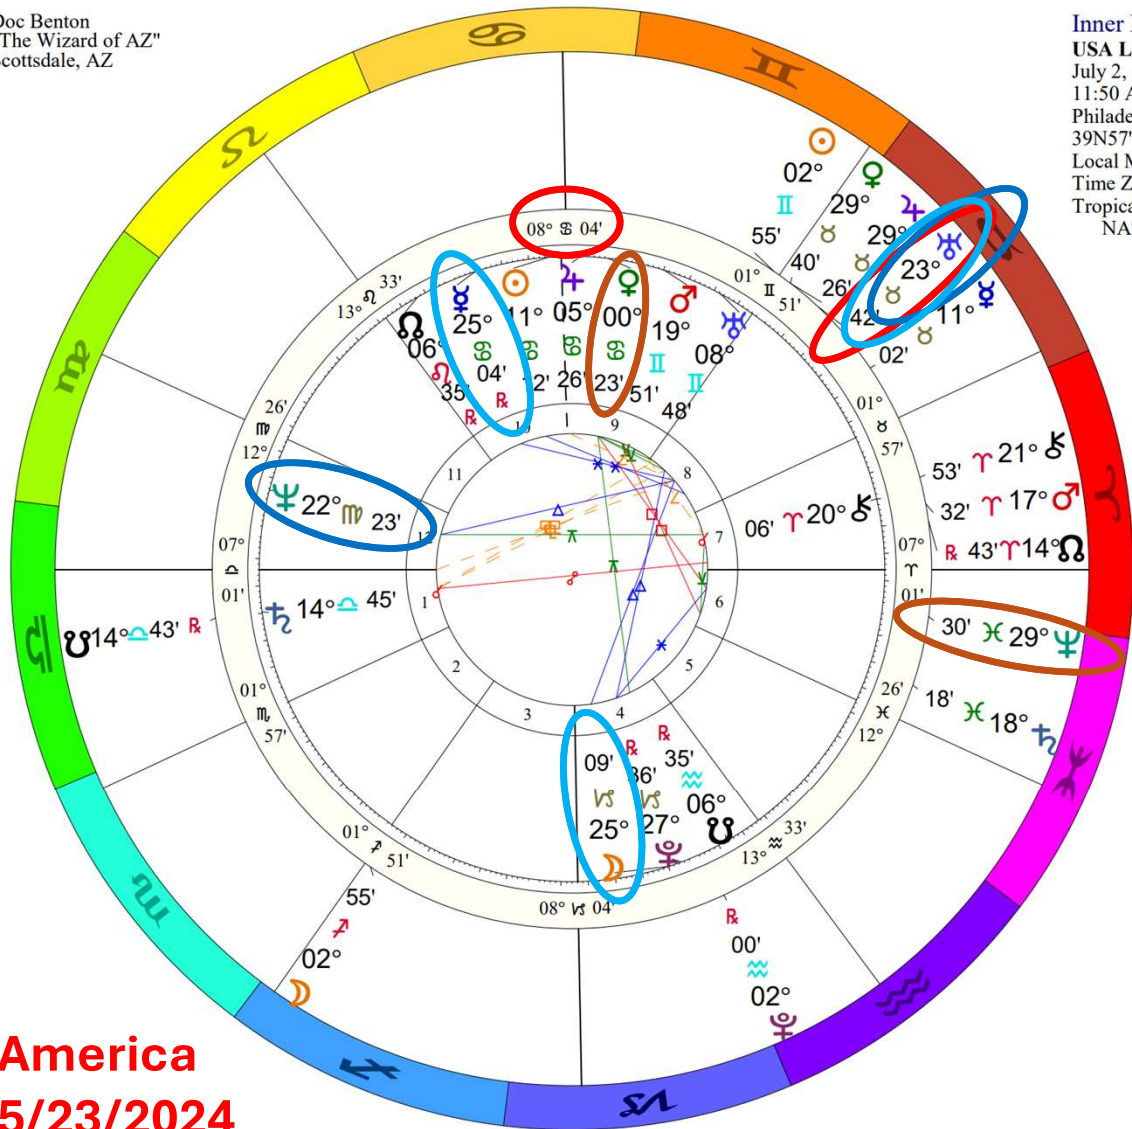

# **THE LUNAR MONTH FOR COUNTRIES AND PEOPLE**

**AMERICA, BIDEN, TRUMP, CHINA, ISRAEL,  
NETANYAHU, HAMAS, IRAN, PUTIN, RUSSIA,  
UKRAINE, KING CHARLES, KATE MIDDLETON,  
UNITED KINGDOM, POPE FRANCIS**

**MAY 7 – JUNE 6**

Doc Benton  
 "The Wizard of AZ"  
 Scottsdale, AZ

Inner Ring:  
**USA Libra**  
 July 2, 1776  
 11:50 AM  
 Philadelphia, PA  
 39N57'08" 75W09'51"  
 Local Mean Time  
 Time Zone: 0 hours West  
 Tropical Regiomontanus  
 NATAL CHART

Outer Ring:  
**Full Moon May 23 2024**  
 May 23, 2024  
 6:52:54 AM  
 Scottsdale, Arizona  
 33N30'33" 111W53'54"  
 Standard Time  
 Time Zone: 7 hours West  
 Tropical 0-Aries  
 Full Moon (astrological)