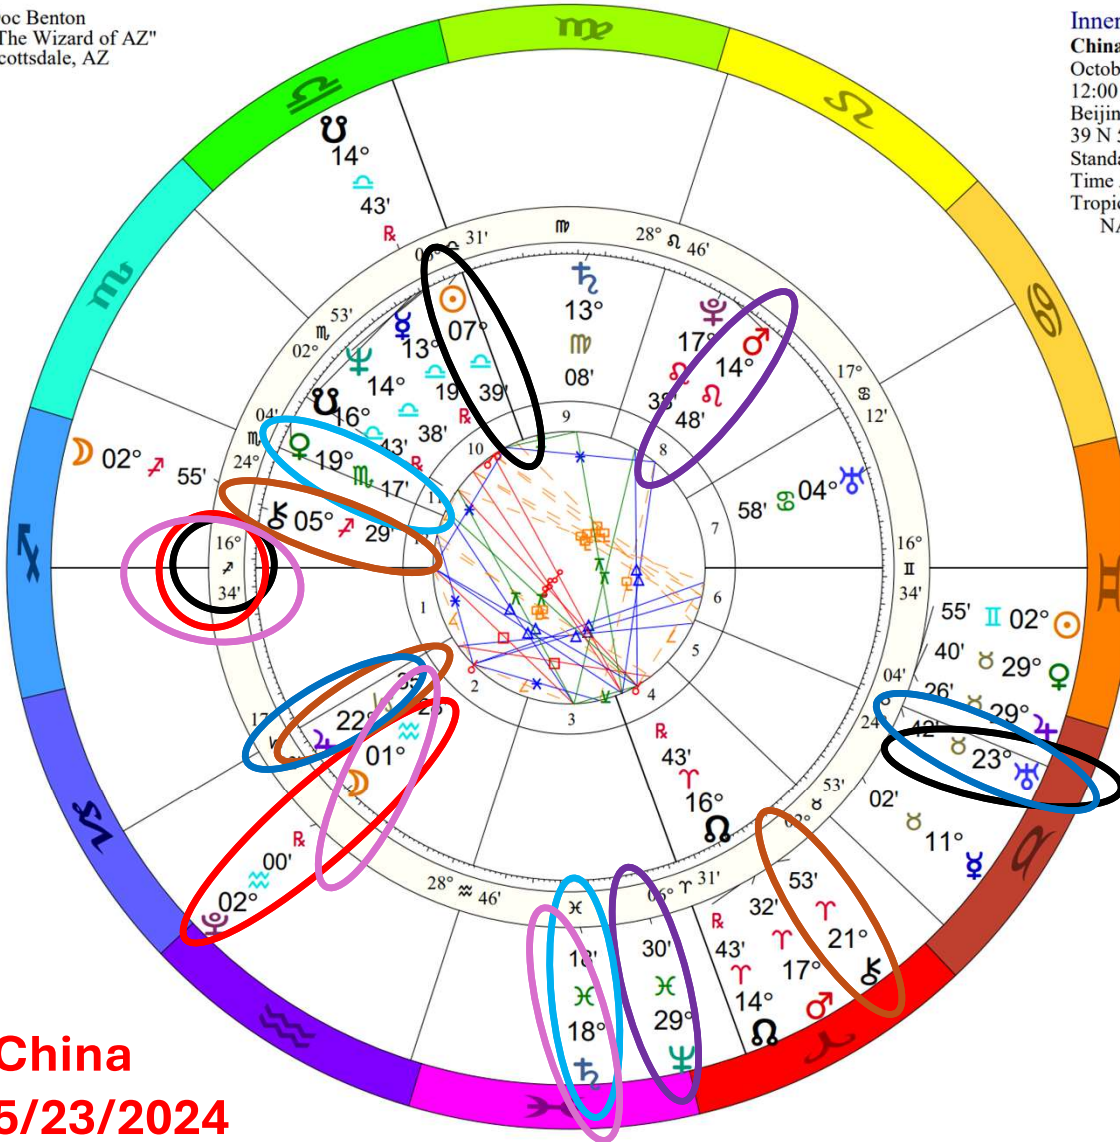

Doc Benton
"The Wizard of AZ"
Scottsdale, AZ

Inner Ring:
China
October 1, 1949
12:00 PM
Beijing, China
39 N 55 116 E 25
Standard Time
Time Zone: 8 hours East
Tropical Regiomontanus
NATAL CHART

Outer Ring:
Full Moon May 23 2024
May 23, 2024
6:52:54 AM
Scottsdale, Arizona
33N30'33" 111W53'54"
Standard Time
Time Zone: 7 hours West
Tropical 0-Aries
Full Moon (astrological)

♄♁♁	0°01's
♄♁♁	0°04'a
♄♁♁	0°04'a
♁♁♁	0°06's
♁♁♁	0°07'a
♄♁♁	0°12'a
♄♁♁	0°17's
♁♁♁	0°18's
As♁♁	0°26'a
♁♁♁	0°32'a
♄♁♁	0°40's
♁♁♁	0°42'a
♁♁♁	0°45's
♁♁♁	0°49's
♁♁♁	0°49's
As♁♁	0°57'a
♁♁♁	0°59's
♁♁♁	1°03'a
♁♁♁	1°06's
♁♁♁	1°07's
♁♁♁	1°12's
♁♁♁	1°12's
♁♁♁	1°12's
♁♁♁	1°12's
♁♁♁	1°15's
♁♁♁	1°21's
♁♁♁	1°21'a
17 additional	

t. Pluto conjunct n. Moon & semisquare n. Ascendant

t. Chiron square n. Jupiter & sesquiquadrate n. Chiron

t. Neptune sesquiquadrate n. Mars

t. Uranus sesquiquadrate n. Sun

t. Saturn semisquare n. Moon & square n. Ascendant

t. Uranus trine n. Jupiter

t. Saturn trine n. Venus

China
5/23/2024