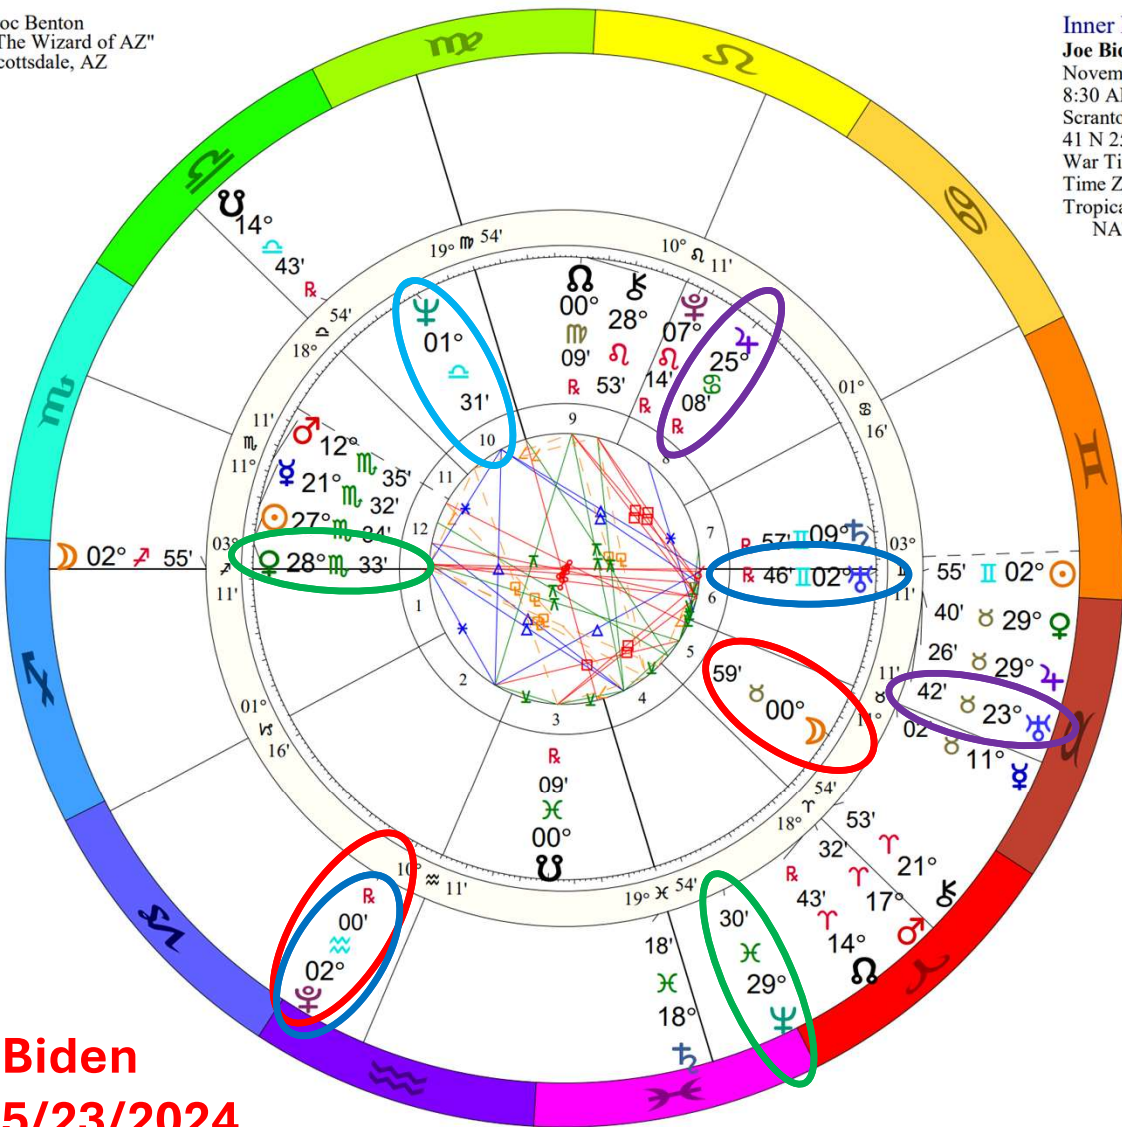

**Outer Ring:**

**Full Moon May 23 2024**  
 May 23, 2024  
 6:52:54 AM  
 Scottsdale, Arizona  
 33N30'33" 111W53'54"  
 Standard Time  
 Time Zone: 7 hours West  
 Tropical 0-Aries  
 Full Moon (astrological)

♃♃♃♃	0°05'a
♃♃♃♃	0°09's
♃♃♃♃	0°09's
♃♃♃♃	0°15'a
♃♃♃♃	0°16's
♃♃♃♃	0°16's
♃♃♃♃	0°21'a
♃♃♃♃	0°26'a
♃♃♃♃	0°26'a
♃♃♃♃	0°26'a
♃♃♃♃	0°26'a
♃♃♃♃	0°29'a
♃♃♃♃	0°29'a
♃♃♃♃	0°29'a
♃♃♃♃	0°33's
♃♃♃♃	0°38'a
♃♃♃♃	0°38'a
♃♃♃♃	0°38'a
♃♃♃♃	0°39's
♃♃♃♃	0°43'a
♃♃♃♃	0°43'a
♃♃♃♃	0°46'a
♃♃♃♃	0°47's
♃♃♃♃	0°50'a
♃♃♃♃	0°50'a
♃♃♃♃	0°53'a
♃♃♃♃	0°57'a
♃♃♃♃	1°00'a
23 additional	

**t. Pluto square n. Moon**

**t. Pluto trine n. Uranus & trine n. Neptune**

**t. Neptune trine n. Venus**

**t. Uranus sextile n. Jupiter**

**Biden**  
**5/23/2024**

# Joe Biden NATAL CHART

Transit to Natal:

2024	May	Jun
♀♁♂ (2♌46, 2♈46)	[Blue bar spanning May 1 to May 24]	
♀♁♂ (1♌31, 1♈31)	[Blue bar spanning May 1 to Jun 24]	
♂♁♀ (28♋33, 28♌33)	[Blue bar spanning May 1 to May 15]	
♂♁♂ (21♌32, 21♌32)	[Red bar spanning May 1 to May 3]	
♃♁♂ (15♋59, 0♌59)	[Red bar spanning May 1 to May 5]	
♀♁♂ (0♌59, 0♌59)	[Red bar spanning May 18 to Jun 18]	
♂♁♂ (25♌08, 25♌08)	[Blue bar spanning Jun 18 to Jun 18]	
♃♁♂ (19♋54, 19♌54)	[Red bar spanning Jun 18 to Jun 18]	
2024	May	Jun