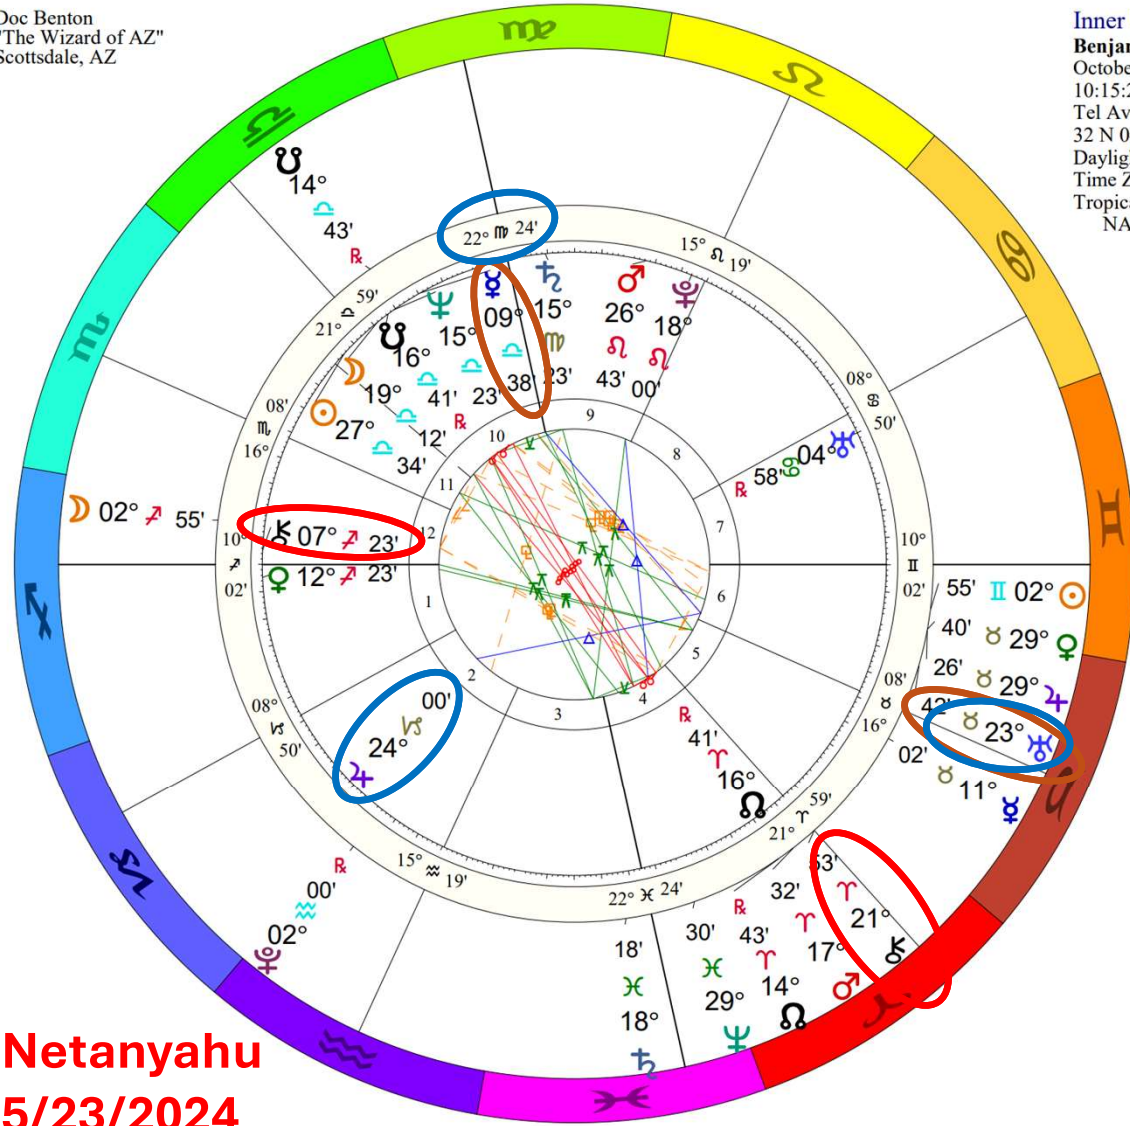

Doc Benton
"The Wizard of AZ"
Scottsdale, AZ

Inner Ring:
Benjamin Netanyahu
October 21, 1949
10:15:24 AM
Tel Aviv, Israel
32 N 04 34 E 46
Daylight Saving Time
Time Zone: 2 hours East
Tropical Regiomontanus
NATAL CHART

**t. Chiron sesquiquadrate
n. Chiron**

**t. Uranus sesquiquadrate
n. Mercury**

**t. Uranus trine n.
Midheaven & n. Jupiter**

Outer Ring:
Full Moon May 23 2024
May 23, 2024
6:52:54 AM
Scottsdale, Arizona
33N30'33" 111W53'54"
Standard Time
Time Zone: 7 hours West
Tropical 0-Aries
Full Moon (astrological)

♄♂♂	0°18's
♃♂♂	0°19's
♄♂♂	0°28'a
♄♂♂	0°31's
♄♂♂	0°31's
♄♂♂	0°41's
♄♂♂	0°41's
♄♂♂	0°41's
♄♂♂	0°41's
♄♂♂	0°44'a
♄♂♂	0°51's
♄♂♂	0°51's
♄♂♂	0°53's
♄♂♂	0°56's
♄♂♂	0°57'a
♄♂♂	1°01'a
♄♂♂	1°02's
♄♂♂	1°10'a
♄♂♂	1°14's
♄♂♂	1°14's
♄♂♂	1°14's
♄♂♂	1°14's
♄♂♂	1°15's
♄♂♂	1°16's
♄♂♂	1°16's
♄♂♂	1°18'a
♄♂♂	1°21'a
♄♂♂	1°25's
||	additional

**Netanyahu
5/23/2024**