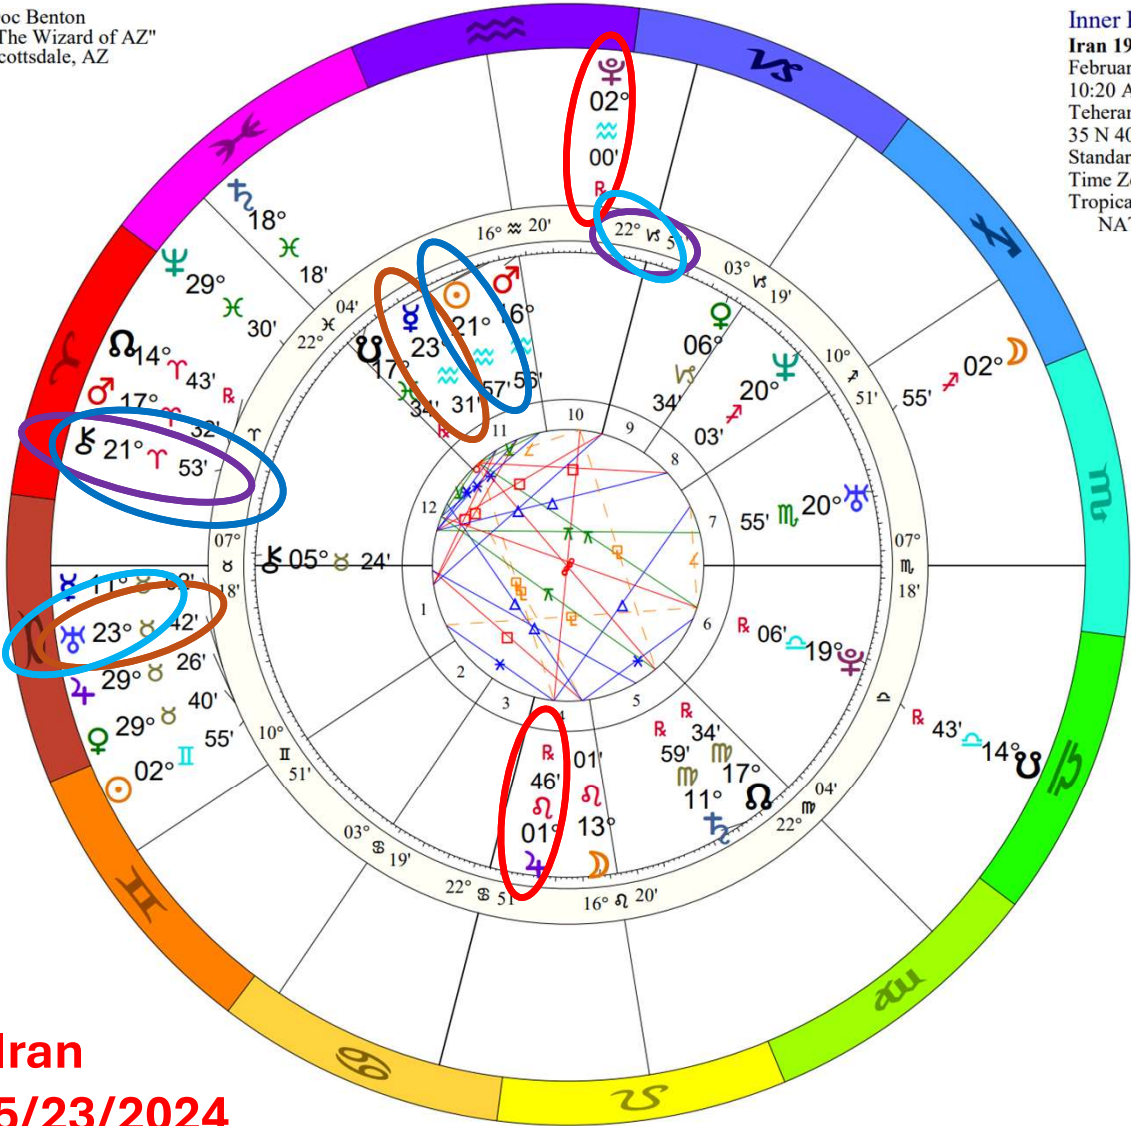

Doc Benton
"The Wizard of AZ"
Scottsdale, AZ

Inner Ring:
Iran 1979
February 11, 1979
10:20 AM
Teheran, Iran
35 N 40 51 E 26
Standard Time
Time Zone: 3 hr 30 min East
Tropical Regiomontanus
NATAL CHART

Outer Ring:
Full Moon May 23 2024
May 23, 2024
6:52:54 AM
Scottsdale, Arizona
33N30'33" 111W53'54"
Standard Time
Time Zone: 7 hours West
Tropical 0-Aries
Full Moon (astrological)

♁♂♂	0°02'a
♁♂♂	0°02'a
♁♂♂	0°04's
♁♂♂	0°11'a
♁♂♂	0°14's
♁♂♂	0°20'a
♁♂♂	0°34'a
♁♂♂	0°34'a
♁♂♂	0°36'a
♁♂♂	0°44's
♁♂♂	0°44's
♁♂♂	0°48'a
♁♂♂	0°50's
♁♂♂	0°50'a
♁♂♂	0°56'a
♁♂♂	0°58's
♁♂♂	0°59's
♁♂♂	1°04's
♁♂♂	1°09's
♁♂♂	1°09's
♁♂♂	1°11'a
♁♂♂	1°11'a
♁♂♂	1°22'a
♁♂♂	1°29'a
♁♂♂	1°32's
♁♂♂	1°32's
♁♂♂	1°34'a
♁♂♂	1°38'a
7 additional	

t. Pluto opposite n. Jupiter

t. Uranus square n. Mercury

t. Chiron square n. Midheaven

t. Chiron sextile n. Sun

t. Uranus trine n. Midheaven

Iran
5/23/2024