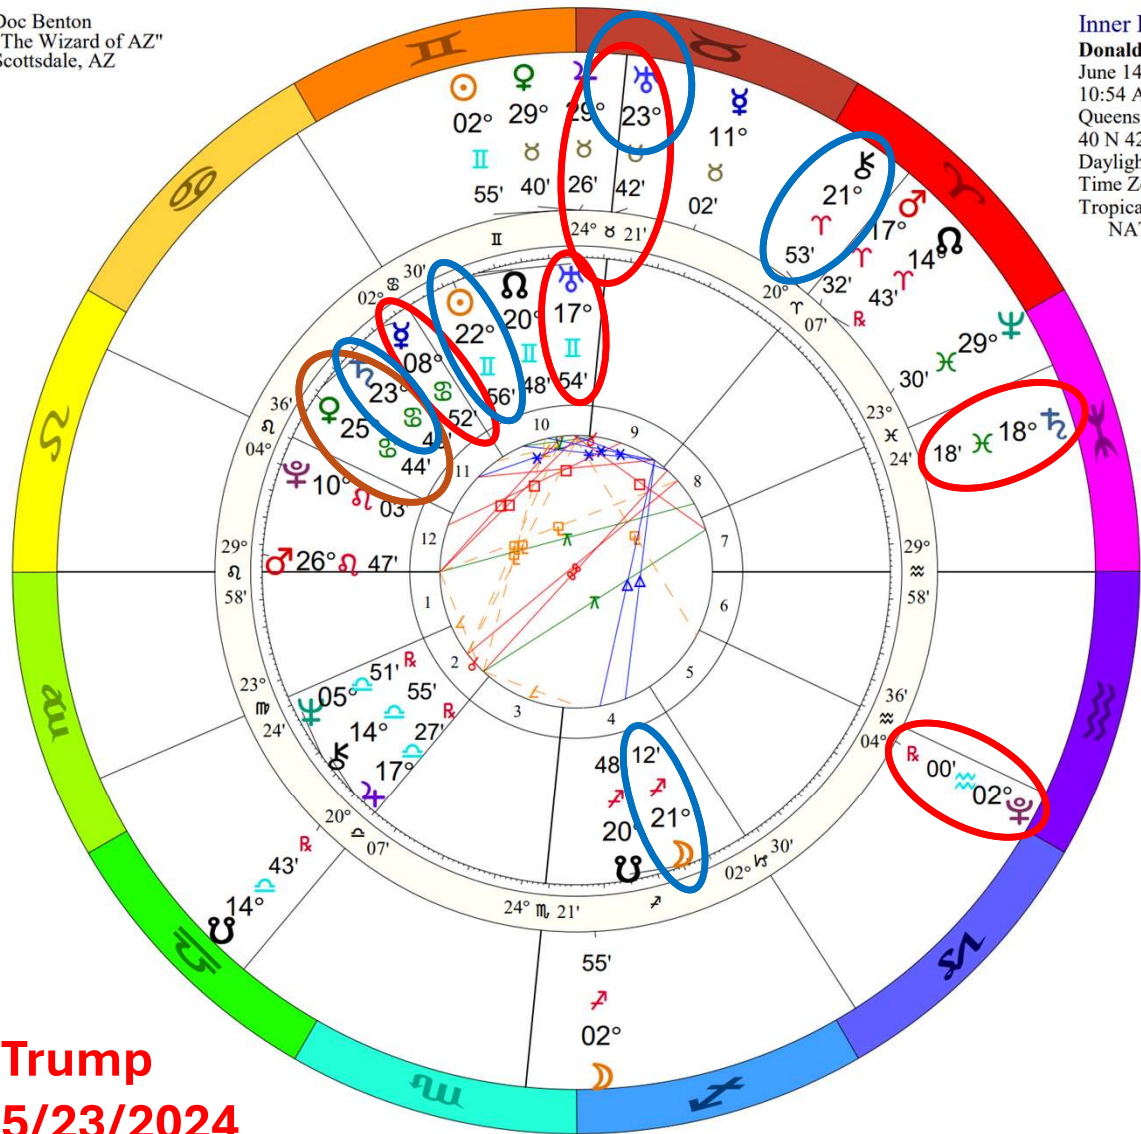

Doc Benton
"The Wizard of AZ"
Scottsdale, AZ

Inner Ring:
Donald Trump
June 14, 1946
10:54 AM
Queens Cou, Jamaica Hospital Queens
40 N 42 73W48'59"
Daylight Saving Time
Time Zone: 5 hours West
Tropical Regionontanus
NATAL CHART

Outer Ring:
Full Moon May 23 2024
May 23, 2024
6:52:54 AM
Scottsdale, Arizona
33N30'33" 111W53'54"
Standard Time
Time Zone: 7 hours West
Tropical 0-Aries
Full Moon (astrological)

♁♂♂	0°00's
♁♂♂	0°05's
♁♂♂	0°07's
♁♂♂	0°10's
♁♂♂	0°12's
♁♂♂	0°12's
♁♂♂	0°15's
♁♂♂	0°15's
♁♂♂	0°15'a
♁♂♂	0°18's
♁♂♂	0°22'a
♁♂♂	0°23's
♁♂♂	0°25'a
♁♂♂	0°27's
♁♂♂	0°28's
♁♂♂	0°28's
♁♂♂	0°28'a
♁♂♂	0°28'a
♁♂♂	0°31's
♁♂♂	0°39's
♁♂♂	0°41'a
♁♂♂	0°42'a
♁♂♂	0°42'a
♁♂♂	0°46'a
♁♂♂	0°51's
♁♂♂	0°53's
♁♂♂	1°00's
♁♂♂	1°03's
♁♂♂	1°05's
4 additional	

t. Saturn square n. Uranus

t. Uranus conjunct n. Midheaven

t. Uranus semisquare n. Mercury

t. Pluto sesquiquadrate n. Uranus

t. Chiron trine n. Moon & sextile n. Sun

t. Uranus sextile n. Saturn

Trump
5/23/2024