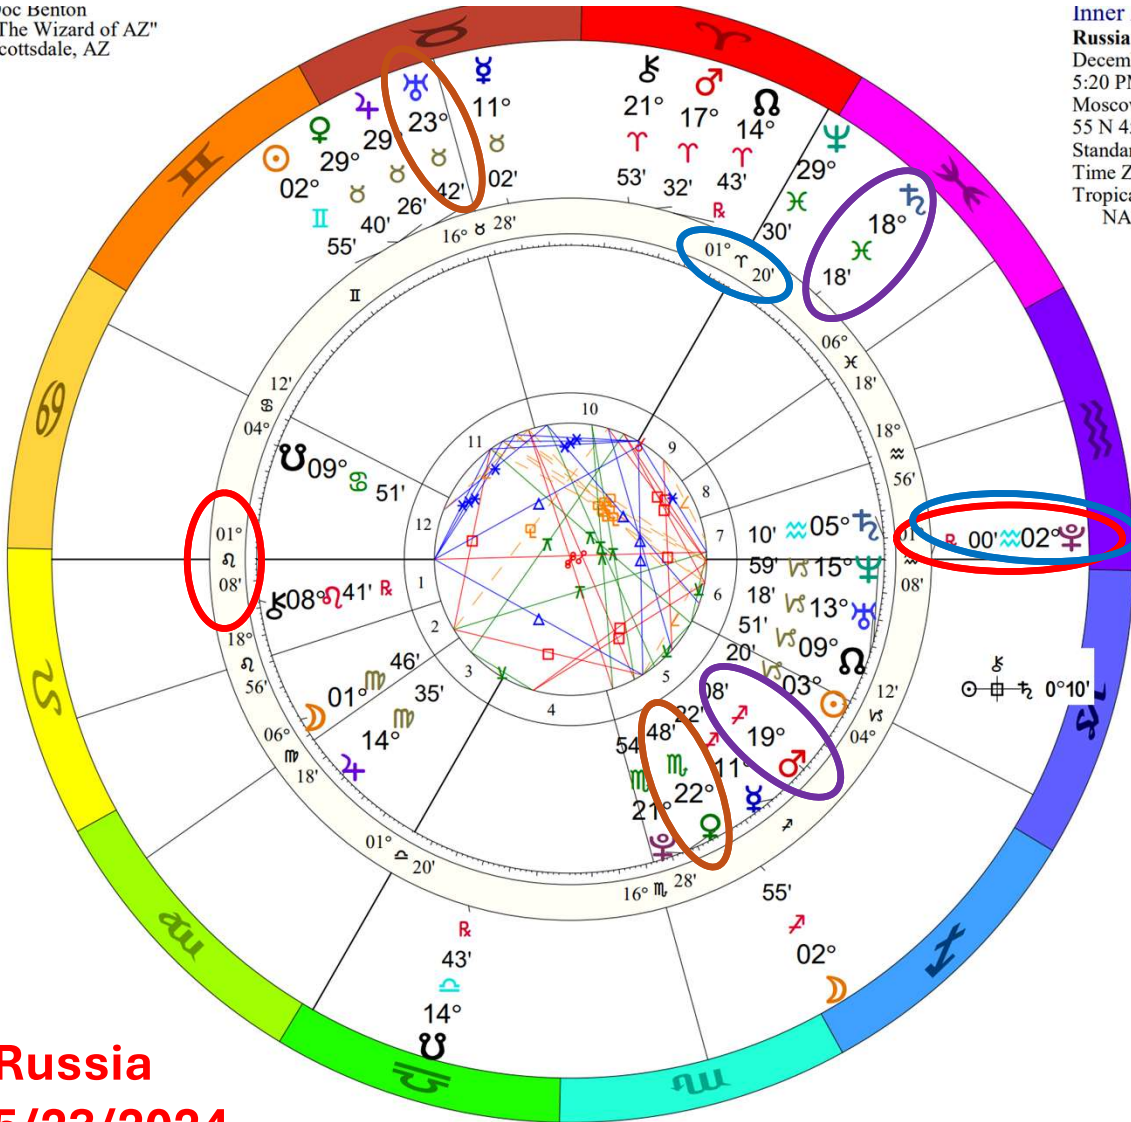

Doc Benton
"The Wizard of AZ"
Scottsdale, AZ

Inner Ring:
Russia 1991
December 25, 1991
5:20 PM
Moscow, Moskva, Russia
55 N 45 37 E 35
Standard Time
Time Zone: 2 hours East
Tropical Regiomontanus
NATAL CHART

**t. Pluto opposite n.
Ascendant**

**t. Uranus opposite n.
Venus**

t. Saturn square n. Mars

**t. Pluto sextile n.
Midheaven**

Outer Ring:
Full Moon May 23 2024
May 23, 2024
6:52:54 AM
Scottsdale, Arizona
33N30'33" 111W53'54"
Standard Time
Time Zone: 7 hours West
Tropical 0-Aries
Full Moon (astrological)

♃♄	0°01'a
♃♅	0°08'a
♃♆	0°08'a
♃♇	0°14'a
♃♈	0°20'a
♃♉	0°24'a
♃♊	0°24's
♃♋	0°40'a
♃♌	0°46'a
♃♍	0°49's
♃♎	0°52'a
♃♏	0°54'a
♃♐	0°55's
♃♑	1°04's
♃♒	1°08's
♃♓	1°09'a
♄♁	1°09'a
♄♂	1°10'a
♄♃	1°10'a
♄♅	1°11's
♄♆	1°11's
♄♇	1°16's
♄♈	1°16's
♄♉	1°19'a
♄♊	1°19's
♄♋	1°21's
♄♌	1°22's
♄♍	1°24'a
18 additional	

**Russia
5/23/2024**