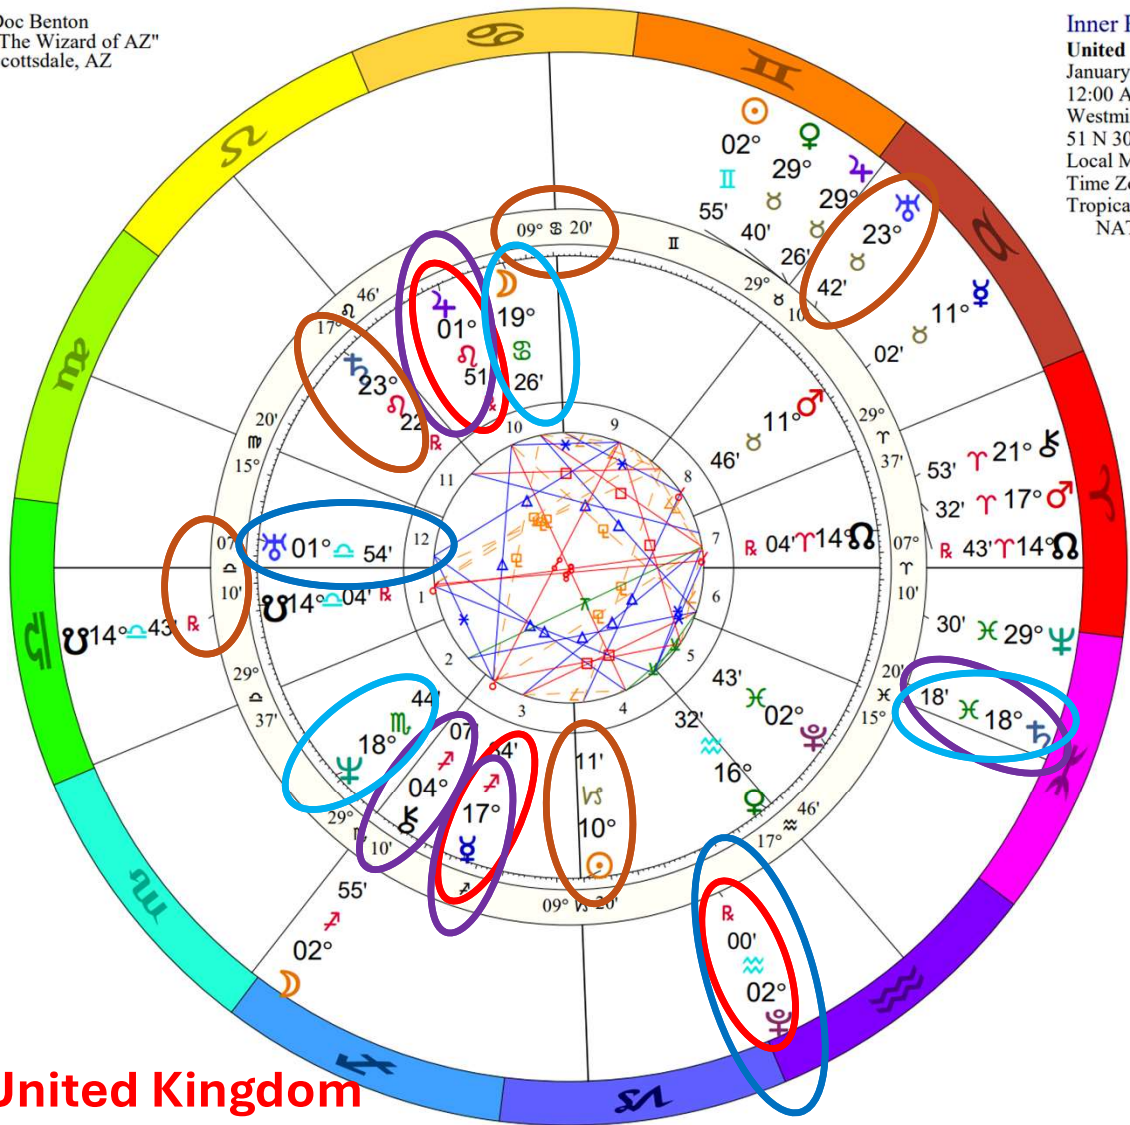

**t. Pluto opposite Jupiter & semisquare Mercury**

**t. Uranus square n. Saturn & semisquare n. Midheaven & sesquiquadrate n, Ascendant & n. Sun**

**t. Saturn square n. Mercury & sesquiquadrate n. Jupiter**

**t. Pluto trine n. Uranus**

**t. Saturn trine n. Moon & n. Neptune**

**United Kingdom**  
**5/23/2024**

# United Kingdom NATAL CHART

Transit to Natal:

2024	May	Jun
♀♁♂ (2♌34, 17♈34)	[Red bar spanning May 1 to Jun 1]	
♀♁♂ (1♌51, 1♏51)	[Red bar spanning May 1 to Jun 4]	
♀♁♂ (1♌54, 1♏54)	[Blue bar spanning May 1 to Jun 2]	
♁♁♁ (23♄22, 23♏22)	[Red bar spanning May 17 to Jun 1]	
♁♁♁ As (22♄10, 7♏10)	[Red bar spanning May 1 to May 10]	
♁♁♁ (17♄34, 17♈34)	[Red bar spanning May 12 to Jun 1]	
♁♁♁ (16♄51, 1♏51)	[Red bar spanning May 3 to May 10]	
♁♁♁ (18♄44, 18♏44)	[Blue bar spanning May 31 to Jun 1]	
♁♁♁ Mc (24♄20, 9♏20)	[Red bar spanning May 17 to Jun 3]	
♁♁♁ (19♄26, 19♏26)	[Blue bar spanning May 17 to Jun 1]	
♁♁♁ (25♄11, 10♏11)	[Red bar spanning Jun 19 to Jun 1]	
♁♁♁ (23♄22, 23♏22)	[Blue bar spanning Jun 1 to Jun 1]	
2024	May	Jun