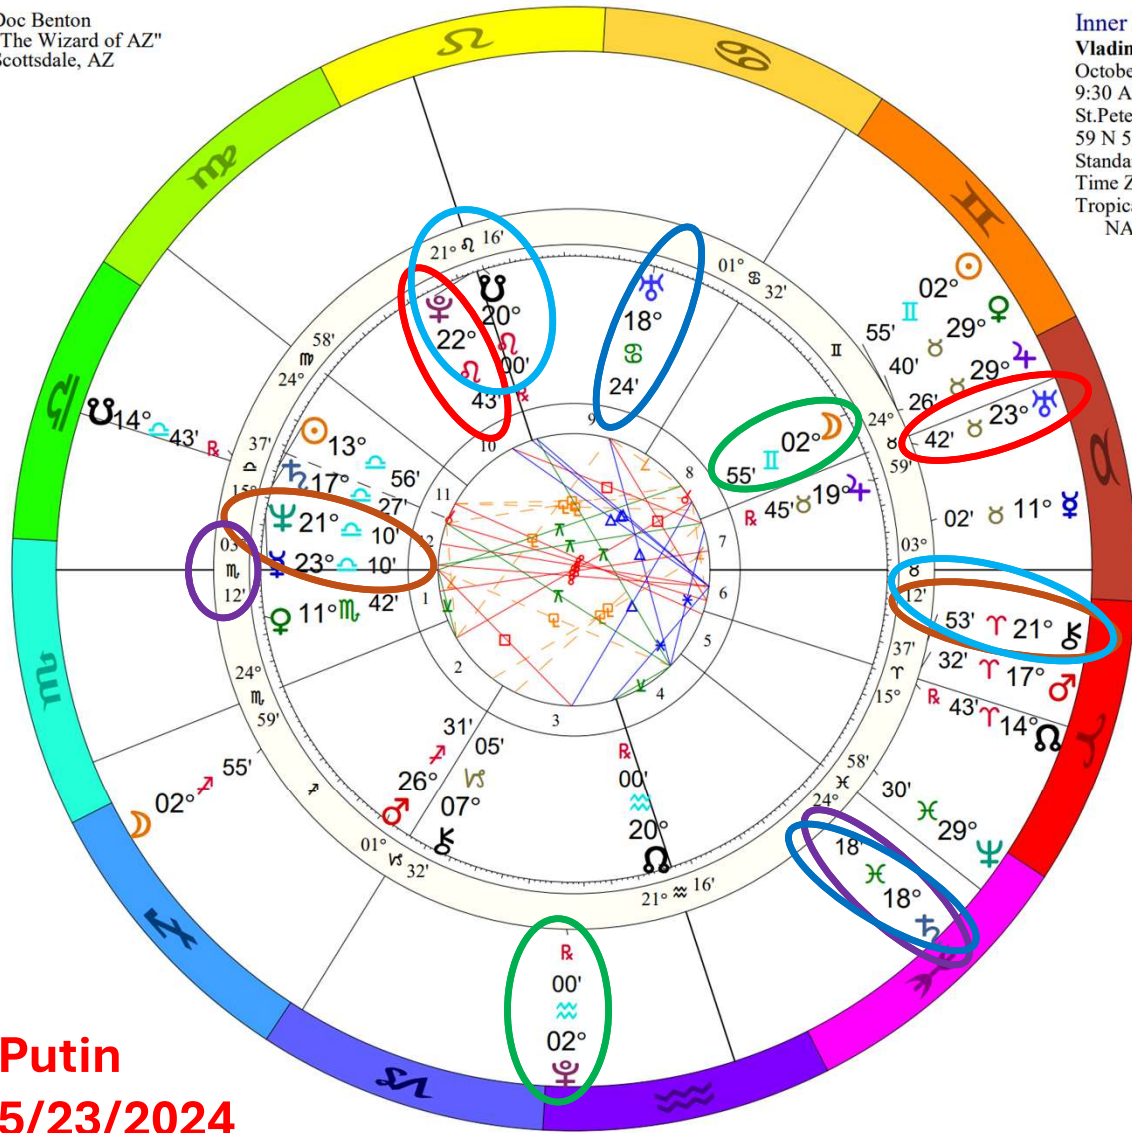

Doc Benton
"The Wizard of AZ"
Scottsdale, AZ

Inner Ring:
Vladimir Putin
October 7, 1952
9:30 AM
St.Petersburg, Russian Federation
59 N 55 30 E 18
Standard Time
Time Zone: 3 hours East
Tropical Regiomontanus
NATAL CHART

Outer Ring:
Full Moon May 23 2024
May 23, 2024
6:52:54 AM
Scottsdale, Arizona
33N30'33" 111W53'54"
Standard Time
Time Zone: 7 hours West
Tropical 0-Aries
Full Moon (astrological)

- **t. Uranus square n. Pluto**
- **t. Chiron opposite n, Neptune & n. Mercury**
- **t. Saturn seqsquadrante n. Ascendant**
- **t. Saturn trine n. Uranus**
- **t. Chiron trine n. Midheaven & n. Pluto**
- **t. Pluto trine n. Moon**

♃♁	0°01'a
♃♂	0°01'a
♃♁♂	0°04's
♃♂♂	0°04'a
♃♂♂	0°06'a
♂♂♂	0°17's
♂♂♂	0°17's
♂♂♂	0°23's
♂♂♂	0°28's
♂♂♂	0°28's
♂♂♂	0°29'a
♂♂♂	0°29'a
♂♂♂	0°29'a
♂♂♂	0°31'a
♂♂♂	0°31'a
♂♂♂	0°37'a
♂♂♂	0°40'a
♂♂♂	0°43's
♂♂♂	0°44's
♂♂♂	0°47'a
♂♂♂	0°47'a
♂♂♂	0°50'a
♂♂♂	0°51'a
♂♂♂	0°52'a
♂♂♂	0°52'a
♂♂♂	0°54's
♂♂♂	0°59's
12 additional	

Putin
5/23/2024