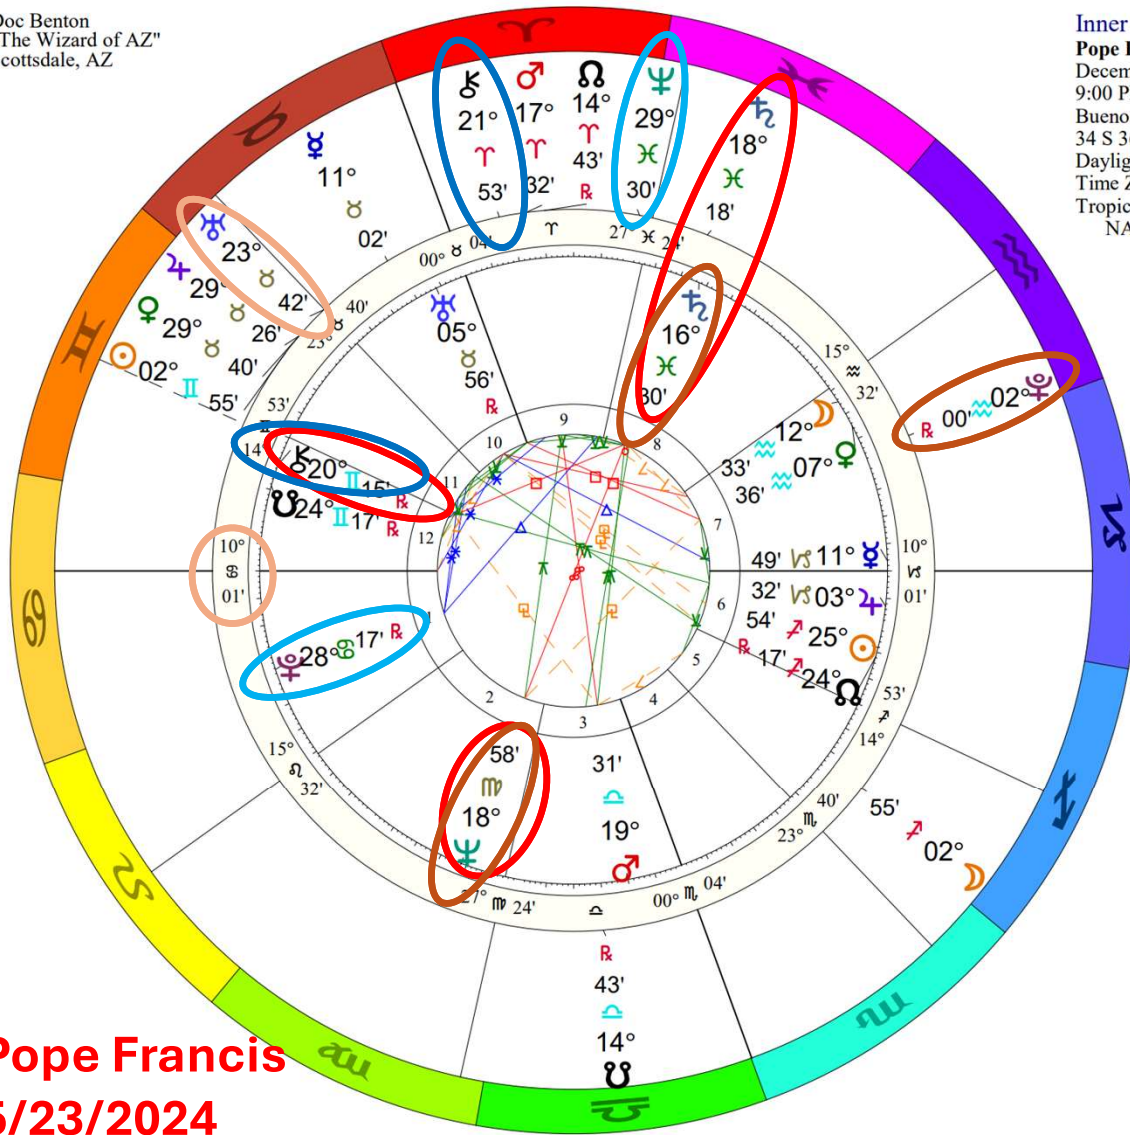

Doc Benton
"The Wizard of AZ"
Scottsdale, AZ

Inner Ring:
Pope Francis I.
December 17, 1936
9:00 PM
Buenos Aires, Argentina
34 S 36 58 W 27
Daylight Saving Time
Time Zone: 4 hours West
Tropical Regiomontanus
NATAL CHART

**t. Saturn conunct n. Saturn
& opposite n. Neptune &
square n. Chiron**

**t. Pluto semisquare n.
Saturn & sesquiquarate n.
Neptune**

**t. Uranus semisquare n.
Ascendant**

t. Chiron sextile n. Chiron

t. Neptune trine n. Pluto

Outer Ring:
Full Moon May 23 2024
May 23, 2024
6:52:54 AM
Scottsdale, Arizona
33N30'33" 111W53'54"
Standard Time
Time Zone: 7 hours West
Tropical 0-Aries
Full Moon (astrological)

☉☽	0°08's
☽☾	0°18's
☾☿	0°25's
☿♁	0°30'a
☾♁	0°34's
♁♂	0°35'a
♁♃	0°35'a
♃♄	0°37'a
♃♅	0°37'a
♁♃	0°38's
♃♄	0°40'a
♁♂	0°46's
♁♃	0°46's
♁♂	0°46'a
♁♂	0°52'a
♃♄	1°02's
♁♂	1°02'a
♁♃	1°09's
♁♂	1°13's
♁♂	1°13's
♁♂	1°19's
♁♂	1°22's
♁♂	1°23'a
♁♂	1°26'a
♁♂	1°31's
♁♂	1°32's
♁♂	1°36'a
♁♂	1°36'a
12 additional	

**Pope Francis
5/23/2024**