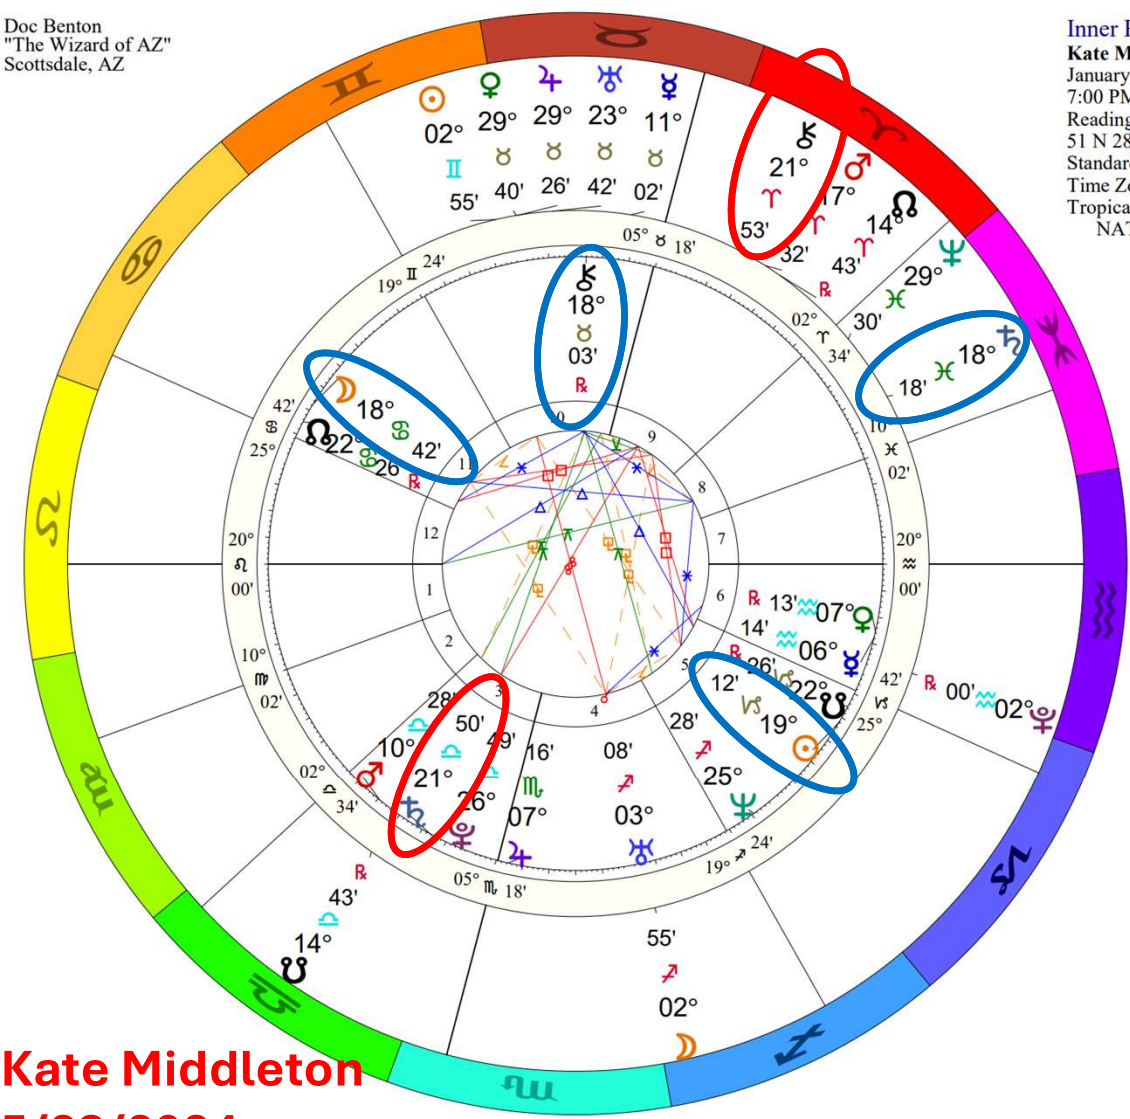

Doc Benton
"The Wizard of AZ"
Scottsdale, AZ

Inner Ring:
Kate Middleton
January 9, 1982
7:00 PM
Reading, England
51 N 28 0 W 59
Standard Time
Time Zone: 0 hours West
Tropical Regiomontanus
NATAL CHART

t. Chiron opposite n. Saturn

t. Saturn sextile n. Sun & n. Chiron & trine n. Moon

Outer Ring:
Full Moon May 23 2024
May 23, 2024
6:52:54 AM
Scottsdale, Arizona
33N30'33" 111W53'54"
Standard Time
Time Zone: 7 hours West
Tropical 0-Aries
Full Moon (astrological)

♃♃♃	0°00'a
♃♃♃	0°02's
♃♃♃	0°13'a
♃♃♃	0°13'a
♃♃♃	0°15's
♃♃♃	0°23's
♃♃♃	0°25'a
♃♃♃	0°31'a
♃♃♃	0°33'a
♃♃♃	0°33'a
♃♃♃	0°34's
♃♃♃	0°34's
♃♃♃	0°36'a
♃♃♃	0°37'a
♃♃♃	0°46's
♃♃♃	0°46's
♃♃♃	0°54's
♃♃♃	0°56's
♃♃♃	1°00'a
♃♃♃	1°03'a
♃♃♃	1°08's
♃♃♃	1°10's
♃♃♃	1°12'a
♃♃♃	1°12'a
♃♃♃	1°15's
♃♃♃	1°15's
♃♃♃	1°17'a
♃♃♃	1°17's
♃♃♃	8 additional

Kate Middleton
5/23/2024