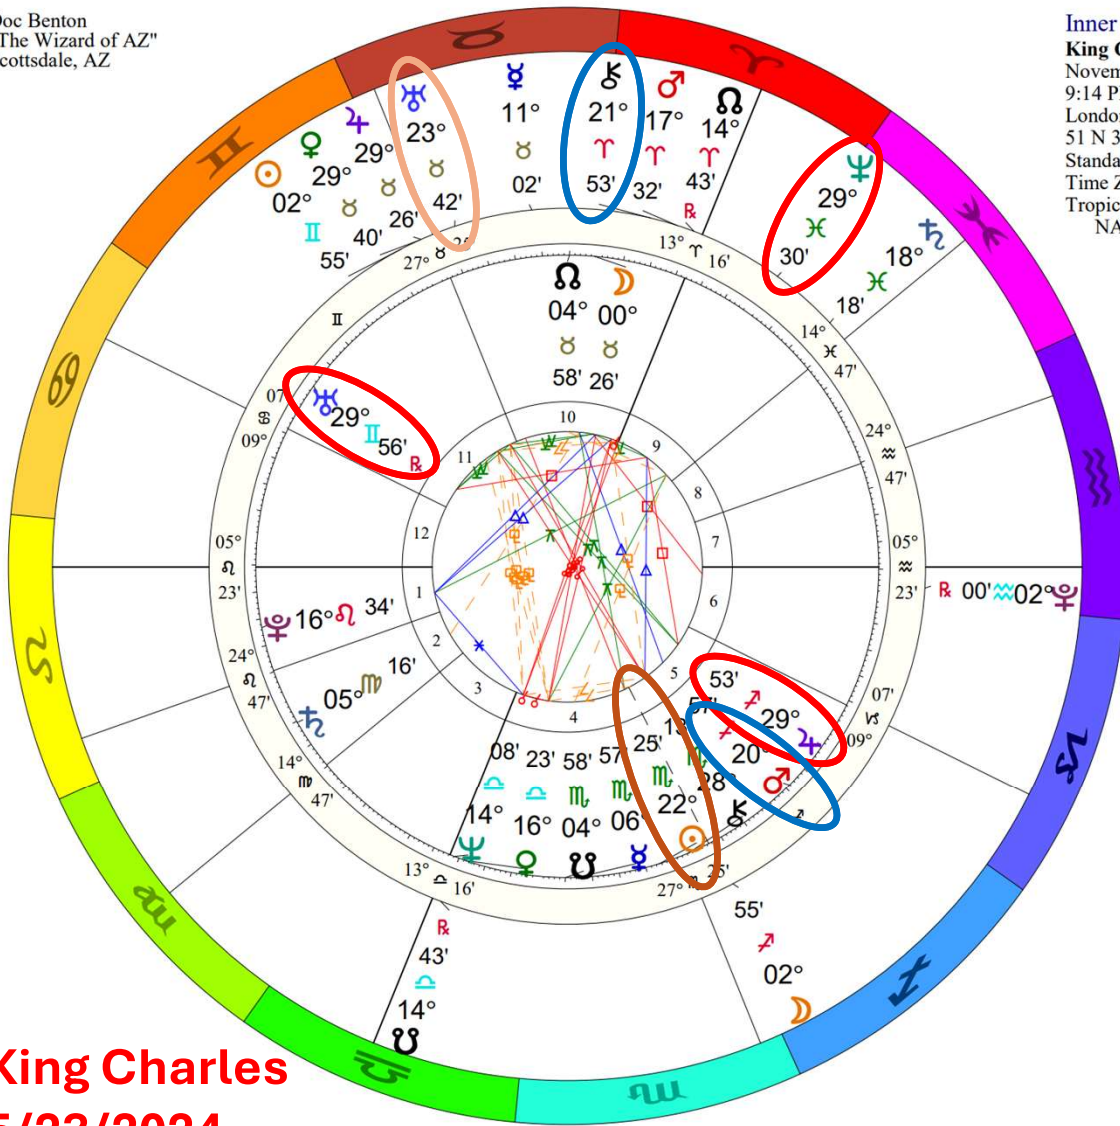

Doc Benton
"The Wizard of AZ"
Scottsdale, AZ

Inner Ring:
King Charles III
November 14, 1948
9:14 PM
London, England
51 N 30 0 W 10
Standard Time
Time Zone: 0 hours West
Tropical Regiomontanus
NATAL CHART

**t. Neptune square n. Uranus
& n.Jupiter**

t. Uranus opposite n. Sun

Outer Ring:
Full Moon May 23 2024
May 23, 2024
6:52:54 AM
Scottsdale, Arizona
33N30'33" 111W53'54"
Standard Time
Time Zone: 7 hours West
Tropical 0-Aries
Full Moon (astrological)

t. Chiron trine n. Mars

♃♁♁	0°13'a
♃♁♁	0°16'a
♃♁♁	0°18's
♃♁♁	0°23's
♃♁♁	0°25'a
♃♁♁	0°27'a
♃♁♁	0°30'a
♃♁♁	0°32's
♃♁♁	0°33's
♃♁♁	0°35'a
♃♁♁	0°35'a
♃♁♁	0°44'a
♃♁♁	0°46's
♃♁♁	0°51's
♃♁♁	0°55's
♃♁♁	0°56'a
♃♁♁	0°58's
♃♁♁	0°58's
♃♁♁	1°00's
♃♁♁	1°09'a
♃♁♁	1°10'a
♃♁♁	1°13's
♃♁♁	1°16's
♃♁♁	1°16's
♃♁♁	1°16'a
♃♁♁	1°17'a
♃♁♁	1°24'a
♃♁♁	1°26's
18 additional	

**King Charles
5/23/2024**