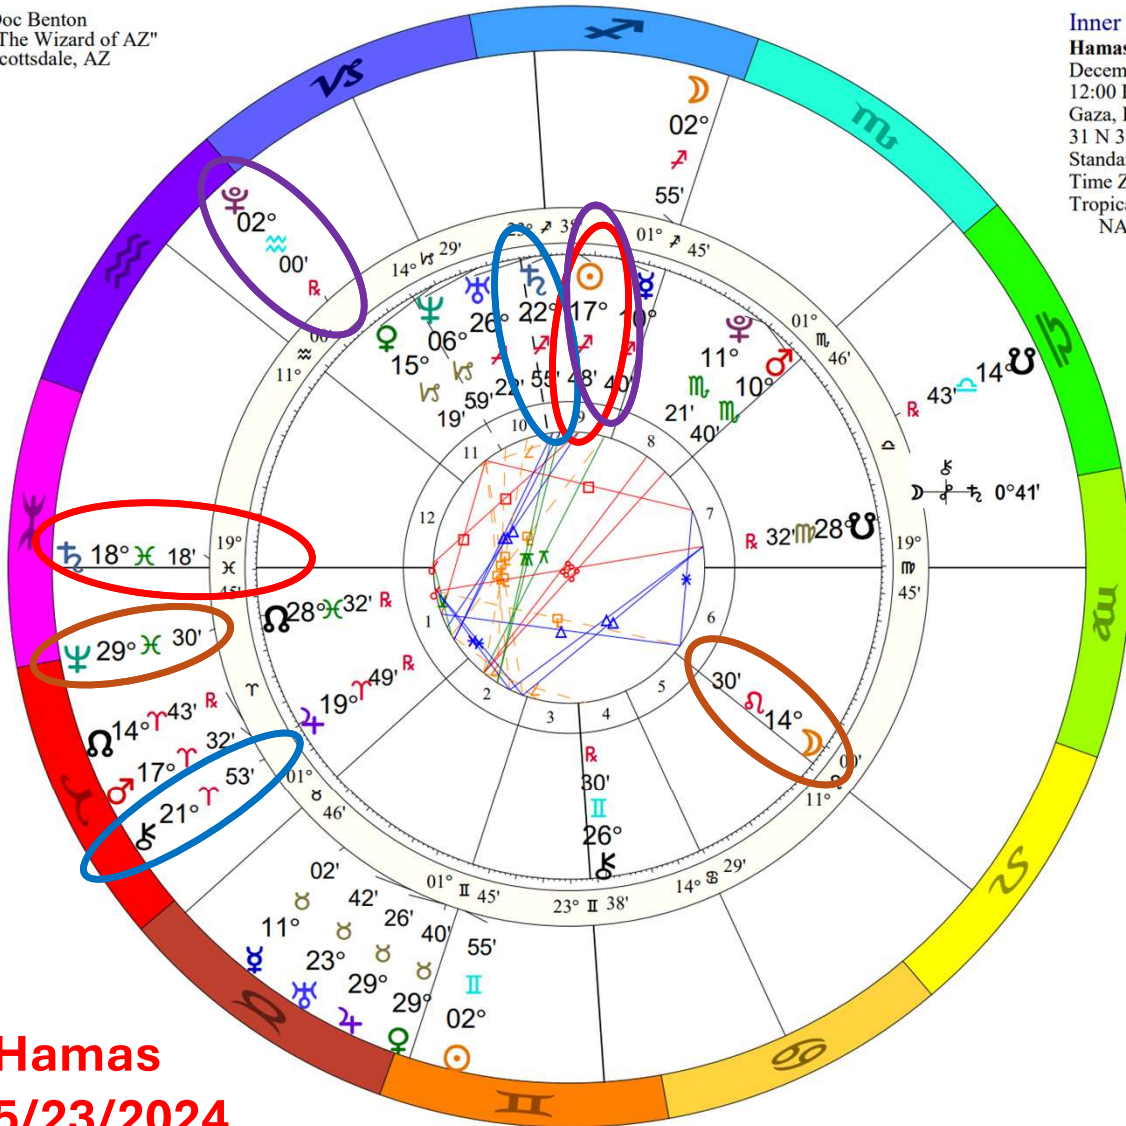

Doc Benton
"The Wizard of AZ"
Scottsdale, AZ

Inner Ring:
Hamas
December 10, 1987
12:00 PM
Gaza, Israel
31 N 30 34 E 28
Standard Time
Time Zone: 2 hours East
Tropical Reigiomtanus
NATAL CHART

t. Saturn square n. Sun & conjunct n. Ascendant

t. Neptune sesquiquadrate n. Moon

t. Pluto semisquare n. Sun

t. Chiron trine n. Saturn

Outer Ring:
Full Moon May 23 2024
May 23, 2024
6:52:54 AM
Scottsdale, Arizona
33N30'33" 111W53'54"
Standard Time
Time Zone: 7 hours West
Tropical 0-Aries
Full Moon (astrological)

♃♄♅	0°00'a
♄♅♆	0°03'a
♄♅♆	0°12'a
♄♅♆	0°12'a
♄♅♆	0°16's
♄♅♆	0°18'a
♄♅♆	0°19'a
♄♅♆	0°22's
♄♅♆	0°22'a
♄♅♆	0°27'a
♄♅♆	0°30'a
♄♅♆	0°37's
♄♅♆	0°37's
♄♅♆	0°38'a
♄♅♆	0°39's
♄♅♆	0°45'a
♄♅♆	0°46'a
♄♅♆	0°48's
♄♅♆	0°53's
♄♅♆	0°54's
♄♅♆	0°54's
♄♅♆	0°59's
♄♅♆	0°59's
♄♅♆	1°03's
♄♅♆	1°08's
♄♅♆	1°08's
♄♅♆	1°18'a
♄♅♆	1°19'a
9 additional	

Hamas
5/23/2024